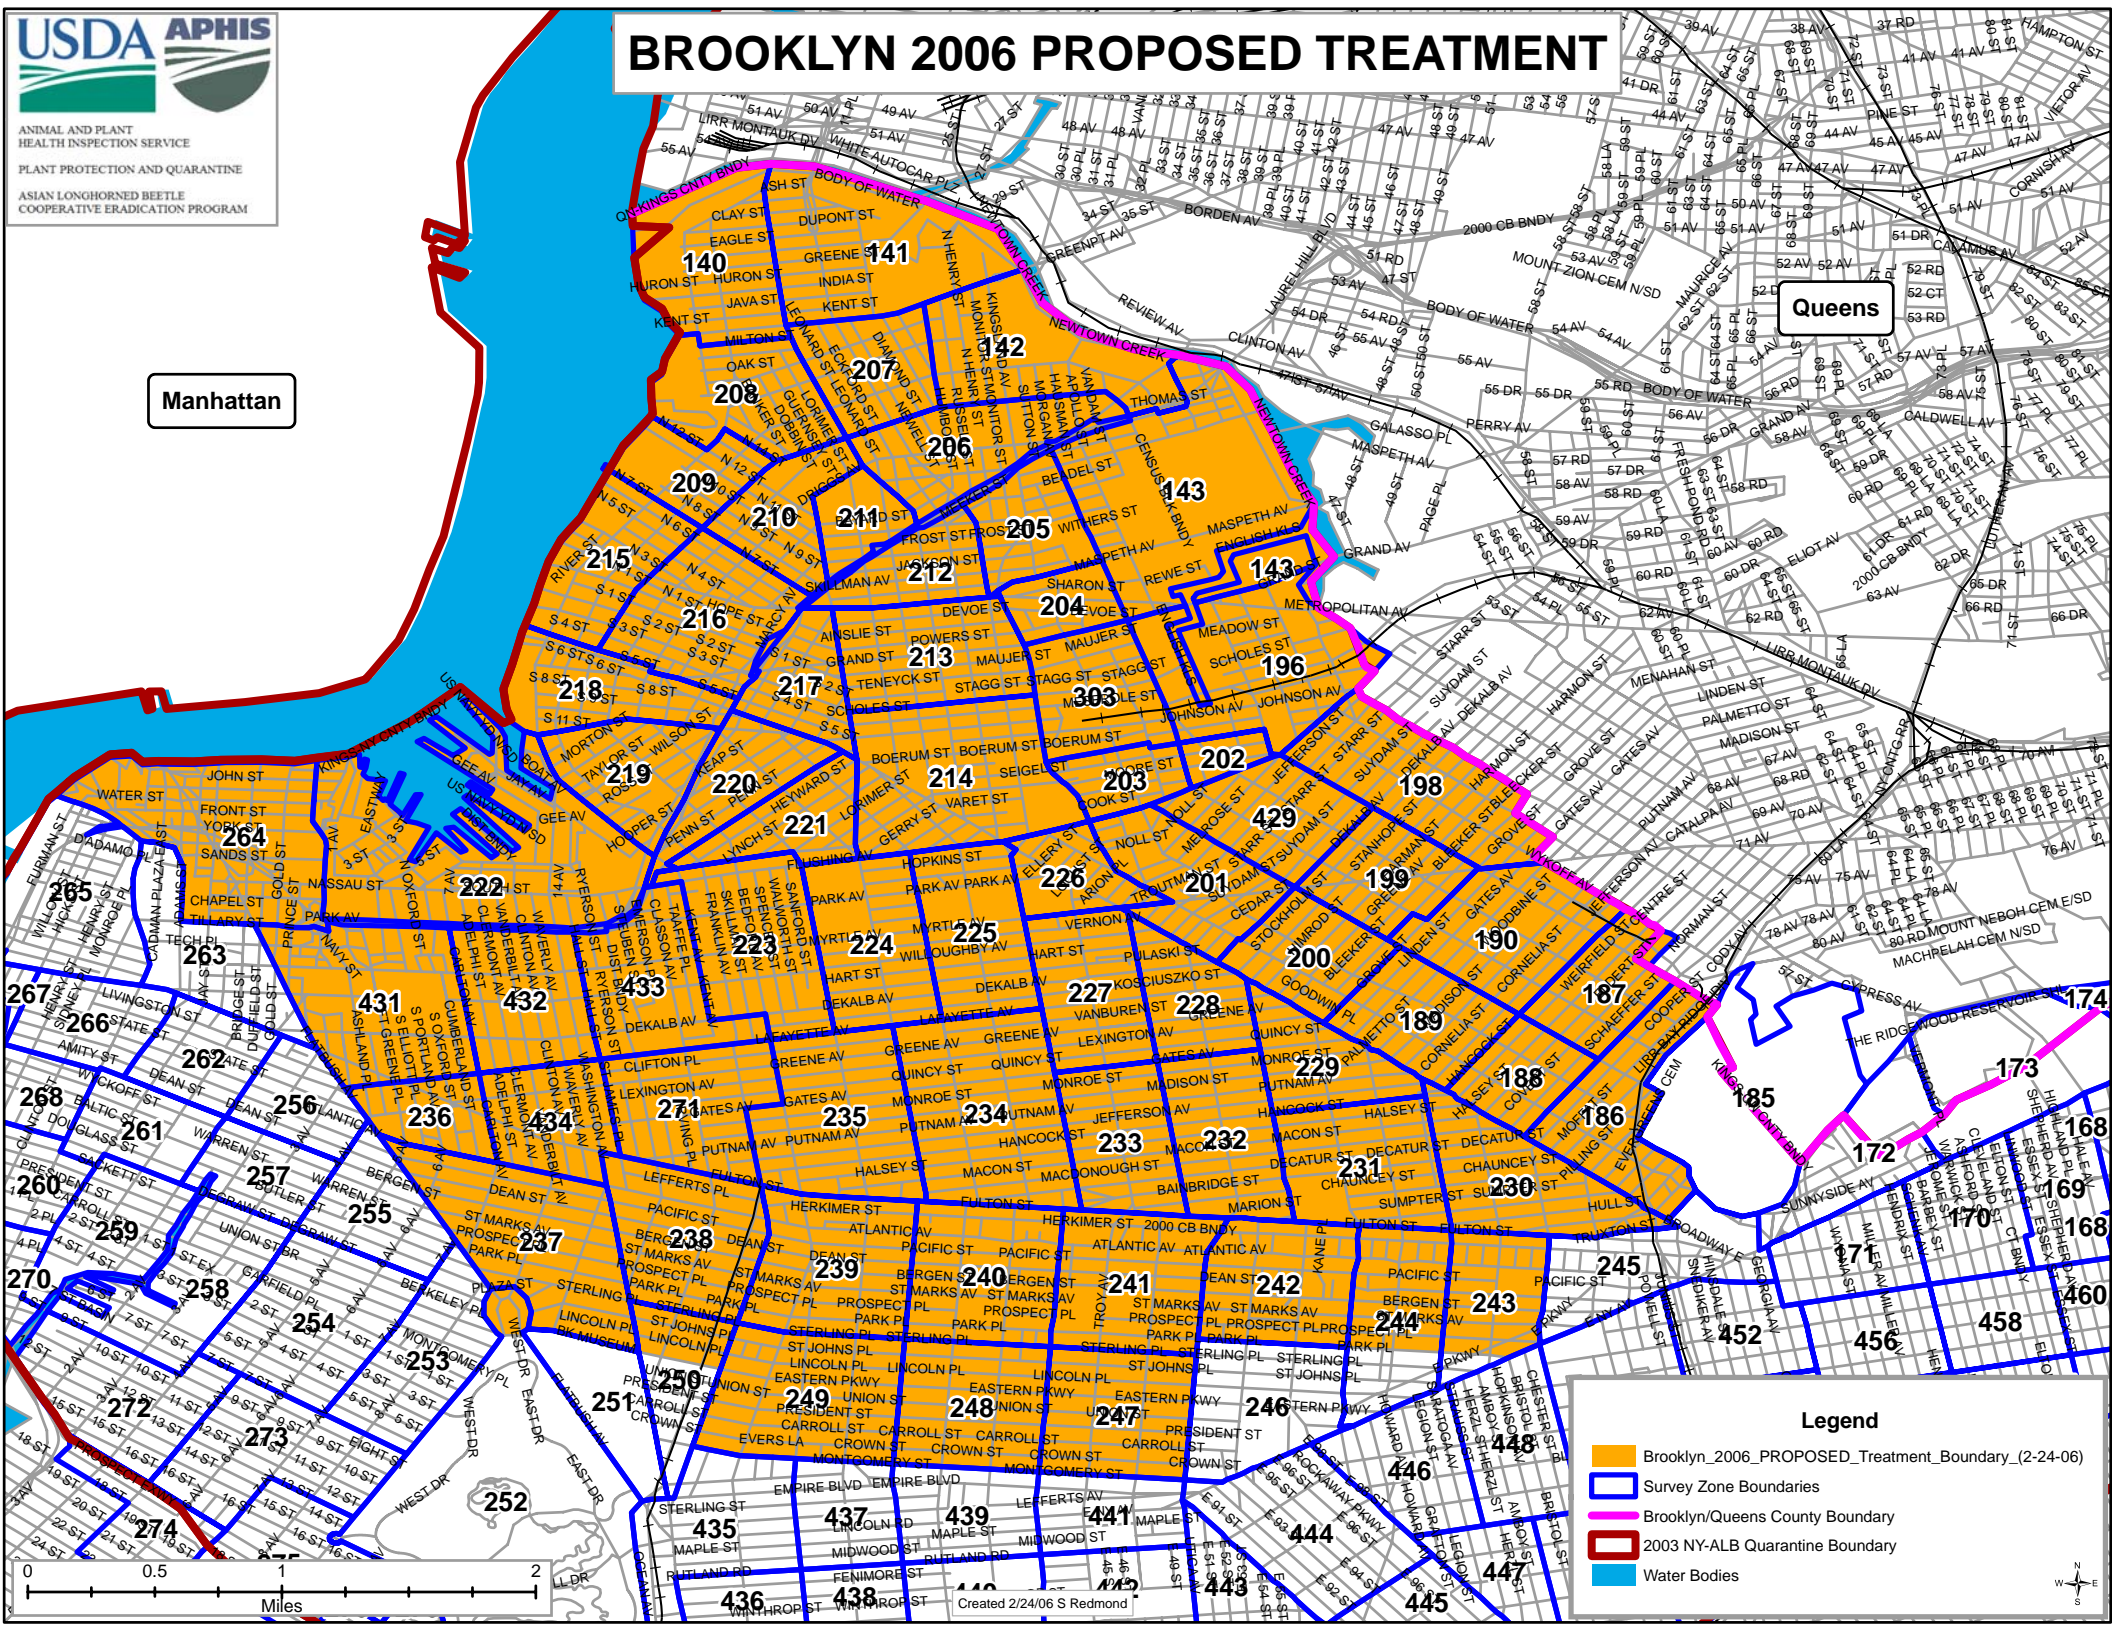

BROOKLYN 2006 PROPOSED TREATMENT

Manhattan

Queens

Legend

- Brooklyn_2006_PROPOSED_Treatment_Boundary_(2-24-06)
- Survey Zone Boundaries
- Brooklyn/Queens County Boundary
- 2003 NY-ALB Quarantine Boundary
- Water Bodies