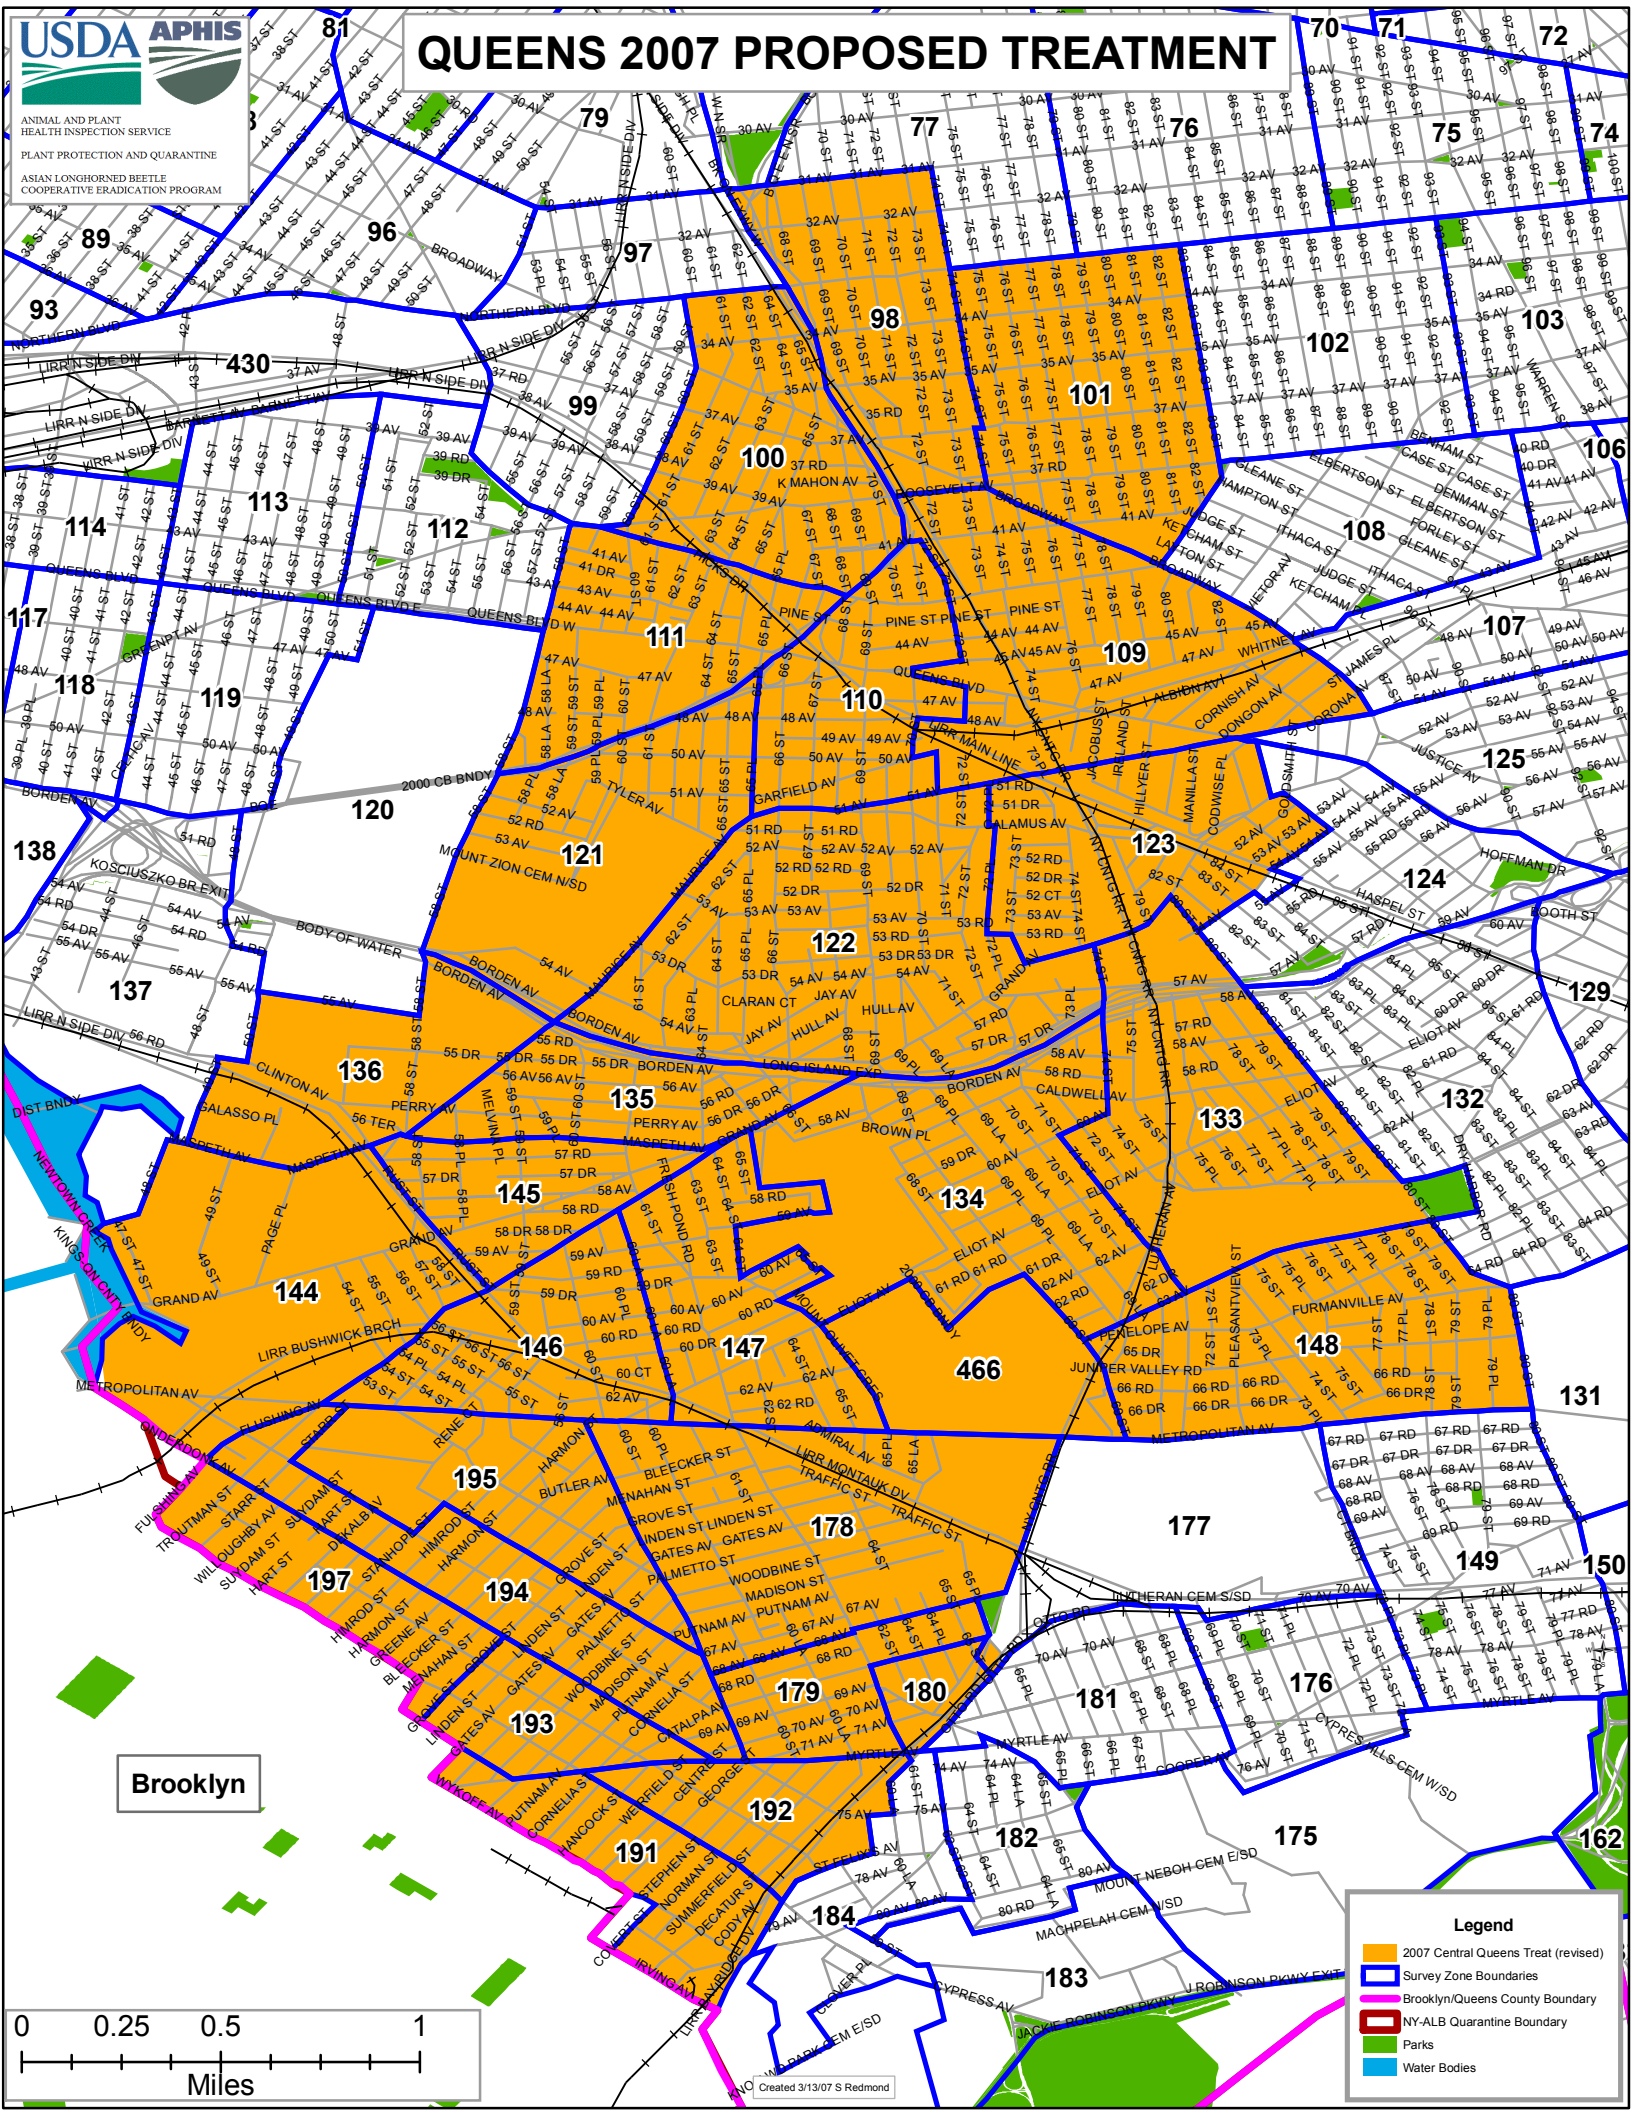

# QUEENS 2007 PROPOSED TREATMENT

Brooklyn

**Legend**

- 2007 Central Queens Treatment Zone (revised)
- Survey Zone Boundaries
- Brooklyn/Queens County Boundary
- NY-ALB Quarantine Boundary
- Parks
- Water Bodies