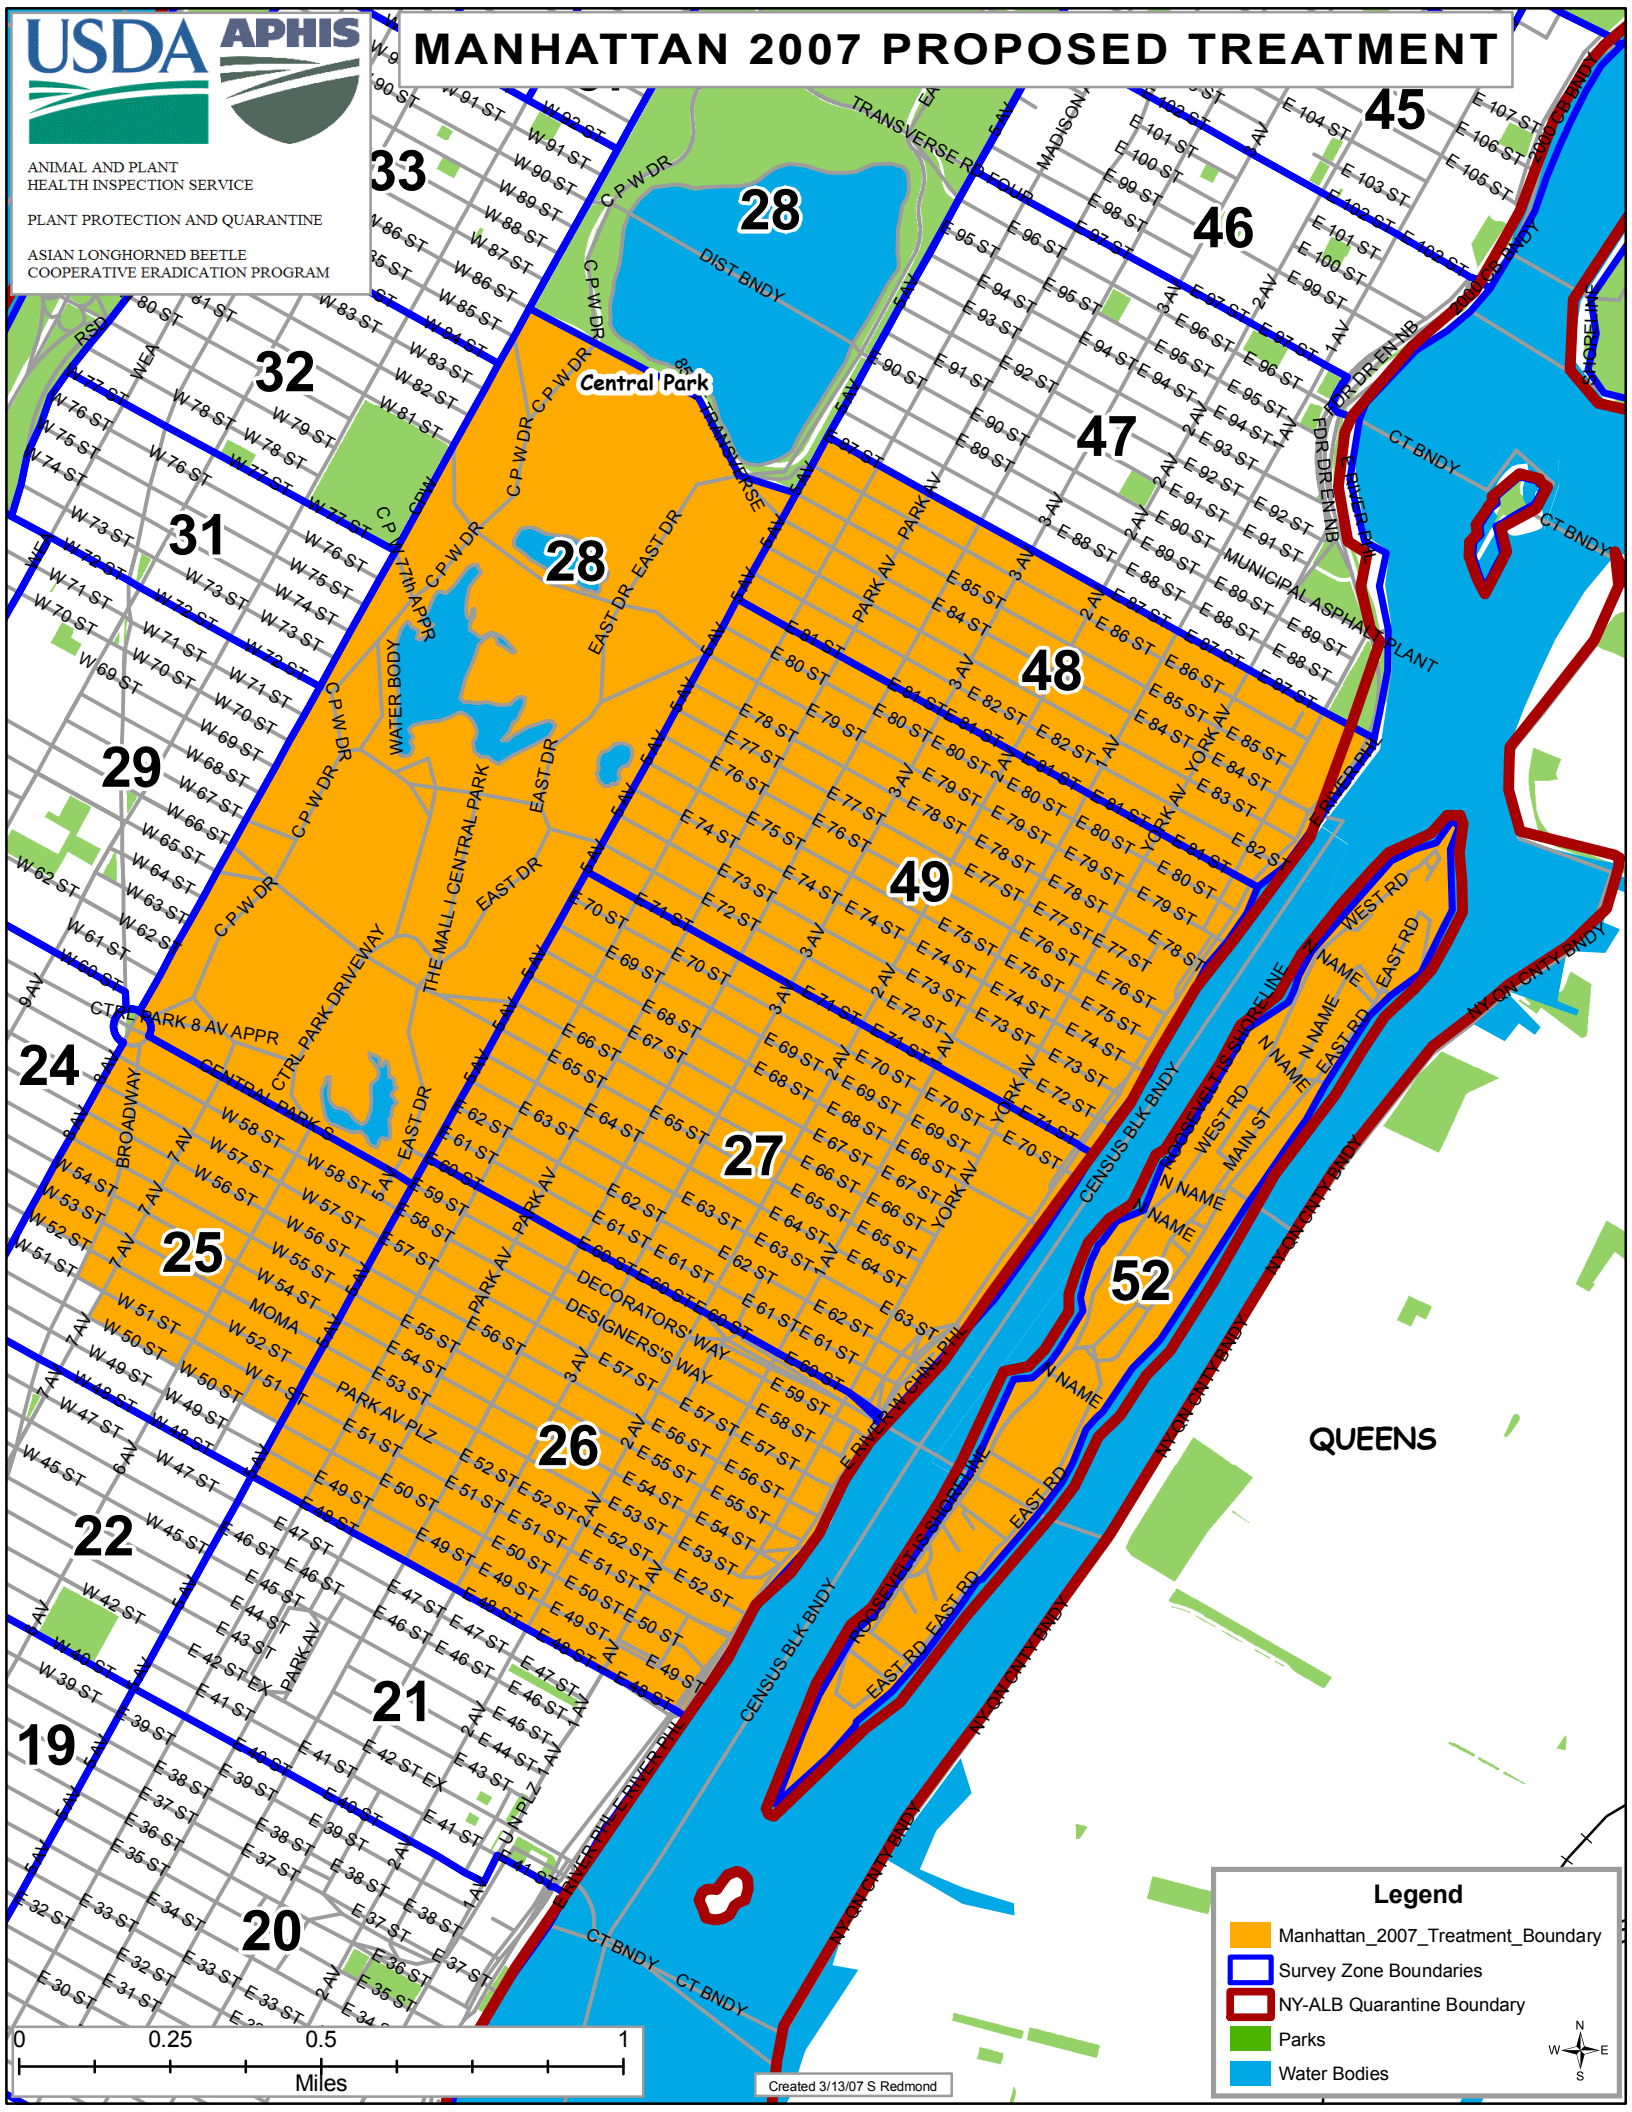

ANIMAL AND PLANT
HEALTH INSPECTION SERVICE

PLANT PROTECTION AND QUARANTINE

ASIAN LONGHORNED BEETLE
COOPERATIVE ERADICATION PROGRAM

MANHATTAN 2007 PROPOSED TREATMENT

Legend

- Manhattan_2007_Treatment_Boundary
- Survey Zone Boundaries
- NY-ALB Quarantine Boundary
- Parks
- Water Bodies