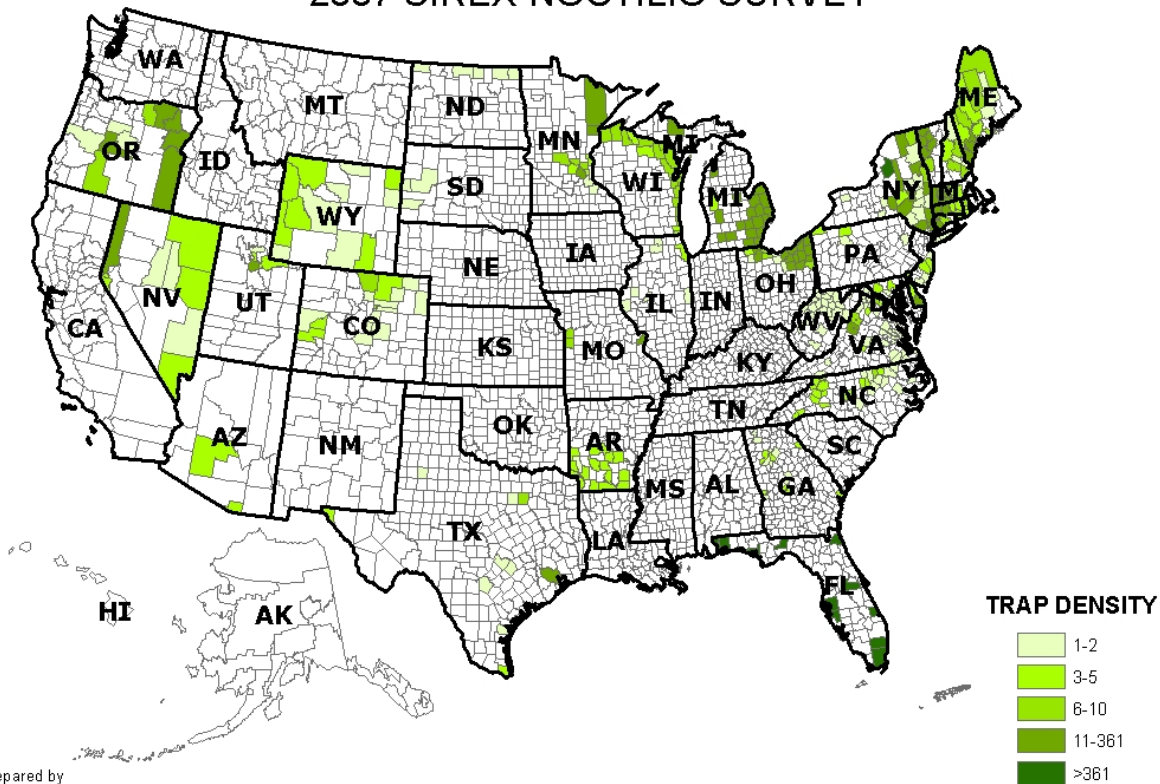

2007 SIREX NOCTILIO SURVEY

Prepared by
Center for Environmental and Regulatory Information Systems
Purdue University - April 11, 2008
Data Source: National Agricultural Pest Information System

CERIS does not certify the accuracy or completeness of the map