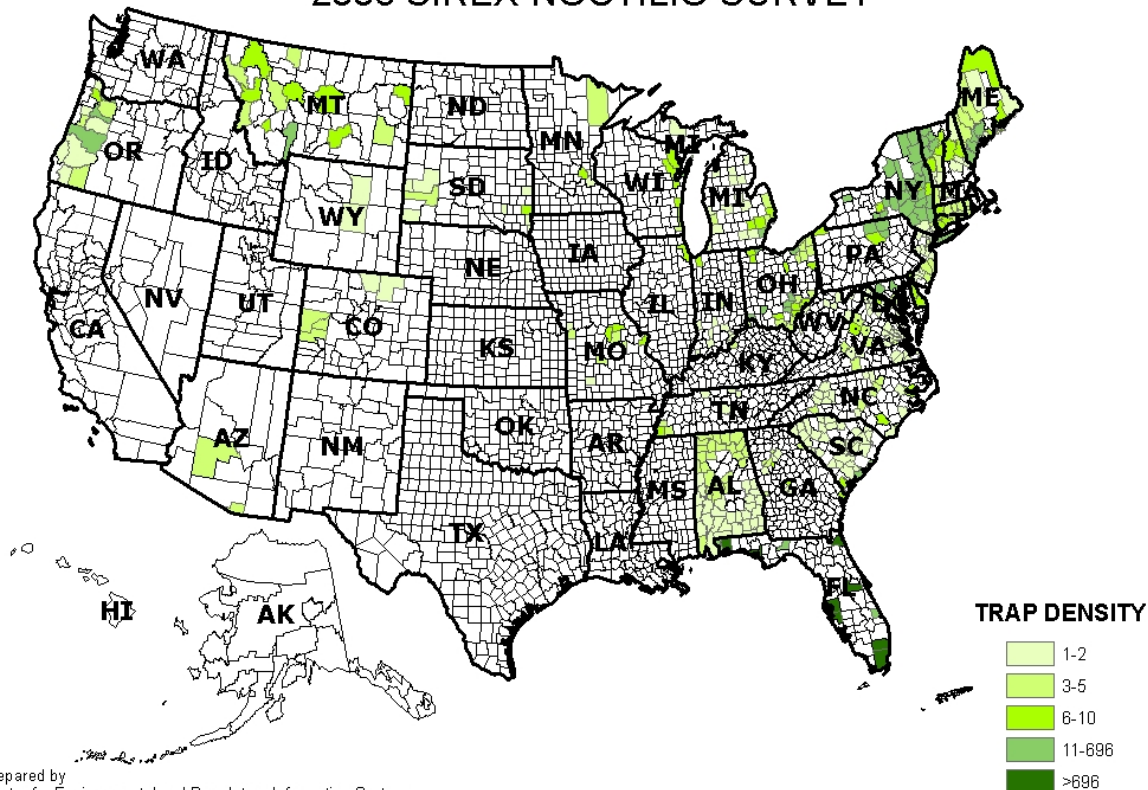

2006 SIREX NOCTILIO SURVEY

Prepared by
Center for Environmental and Regulatory Information Systems
Purdue University - April 11, 2008
Data Source: National Agricultural Pest Information System

CERIS does not certify the accuracy or completeness of the map