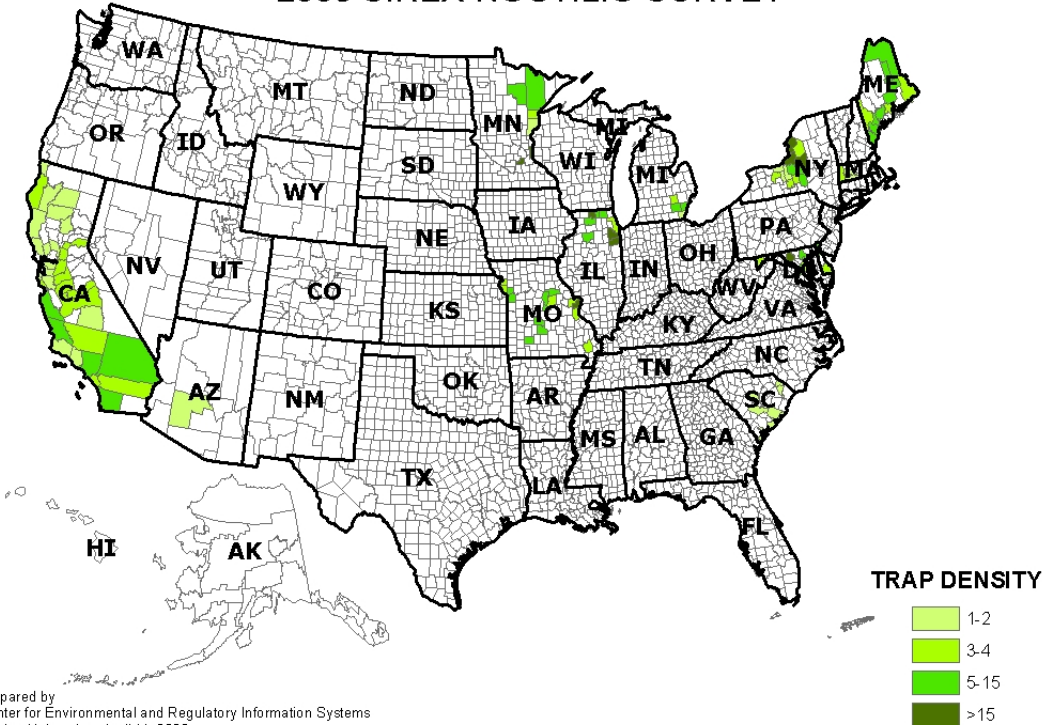

# 2005 SIREX NOCTILIO SURVEY

Prepared by  
Center for Environmental and Regulatory Information Systems  
Purdue University - April 11, 2008  
Data Source: National Agricultural Pest Information System

CERIS does not certify the accuracy or completeness of the map