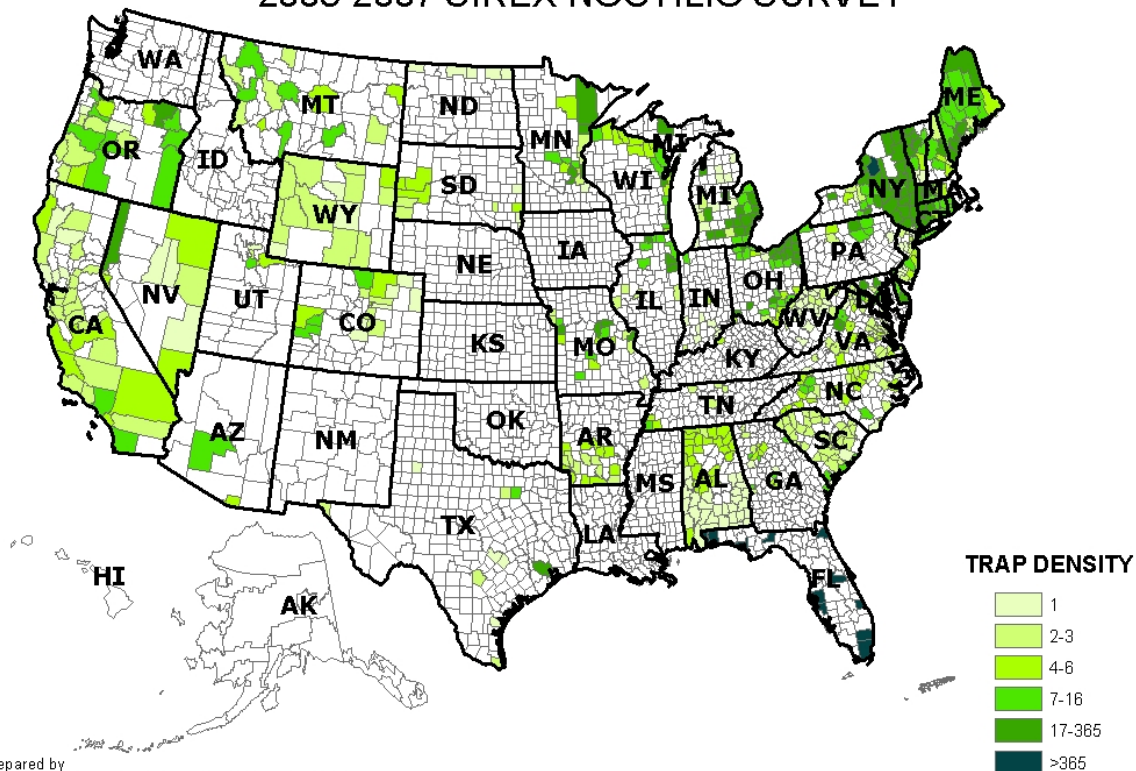

2005-2007 SIREX NOCTILIO SURVEY

Prepared by
Center for Environmental and Regulatory Information Systems
Purdue University - April 08, 2008
Data Source: National Agricultural Pest Information System

CERIS does not certify the accuracy or completeness of the map