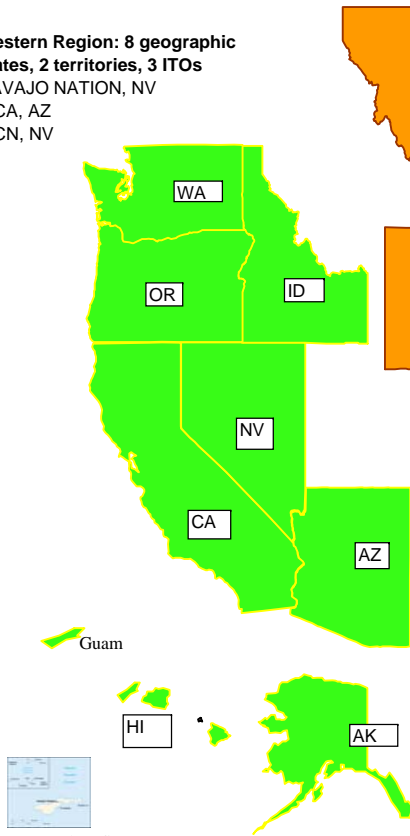

### Geographic State Agencies, Indian Tribal Organizations, and Trust Territories

**Mountain Plains Region:** 10 geographic states and 9 ITOs

NORTHERN ARAPAHO, WY	ROSEBUD SIOUX TRIBE, SD
3 AFFILIATED TRIBES, ND	UTE MOUNTAIN UTE TRIBE, CO
CHEYENNE RIVER SIOUX TRIBE, SD	WINNEBAGO, NE
OMAHA/SANTEE, NE	STANDING ROCK SIOUX TRIBE, ND
EASTERN SHOSHONE, WY	

**Western Region:** 8 geographic states, 2 territories, 3 ITOs

NAVAJO NATION, NV  
ITCA, AZ  
ITCN, NV

**Southwest Region:** 5 geog. states, 16 ITOs  
ACOMA, CANONCITO AND LAGUNA TRIBE (ACL), NM  
8 NORTHERN INDIAN PUEBLOS COUNCIL, NM  
5 SANDOVAL INDIAN PUEBLOS, INC., NM  
PUEBLO OF ISLETA, NM  
PUEBLO OF SAN FELIPE, NM  
PUEBLO OF ZUNI, NM  
CHEROKEE NATION OF OKLAHOMA, OK

**Midwest Region:** 6 geographic states

**Northeast Region:** 7 geo.states, 3 ITOs

PASSAMAQUODDY TRIBE, INDIAN TOWNSHIP RES., MA  
PASSAMAQUODDY TRIBE, PLEASANT POINT RES., MA  
SENECA NATION, NY

**Mid-Atlantic Region:** 6 geog. states, 2 territories and D.C.

**Southeast Region:** 8 geog. states, 2 ITOs  
EASTERN BAND OF CHEROKEE INDIANS, NC  
MISSISSIPPI BAND OF CHOCTAW INDIANS, MS