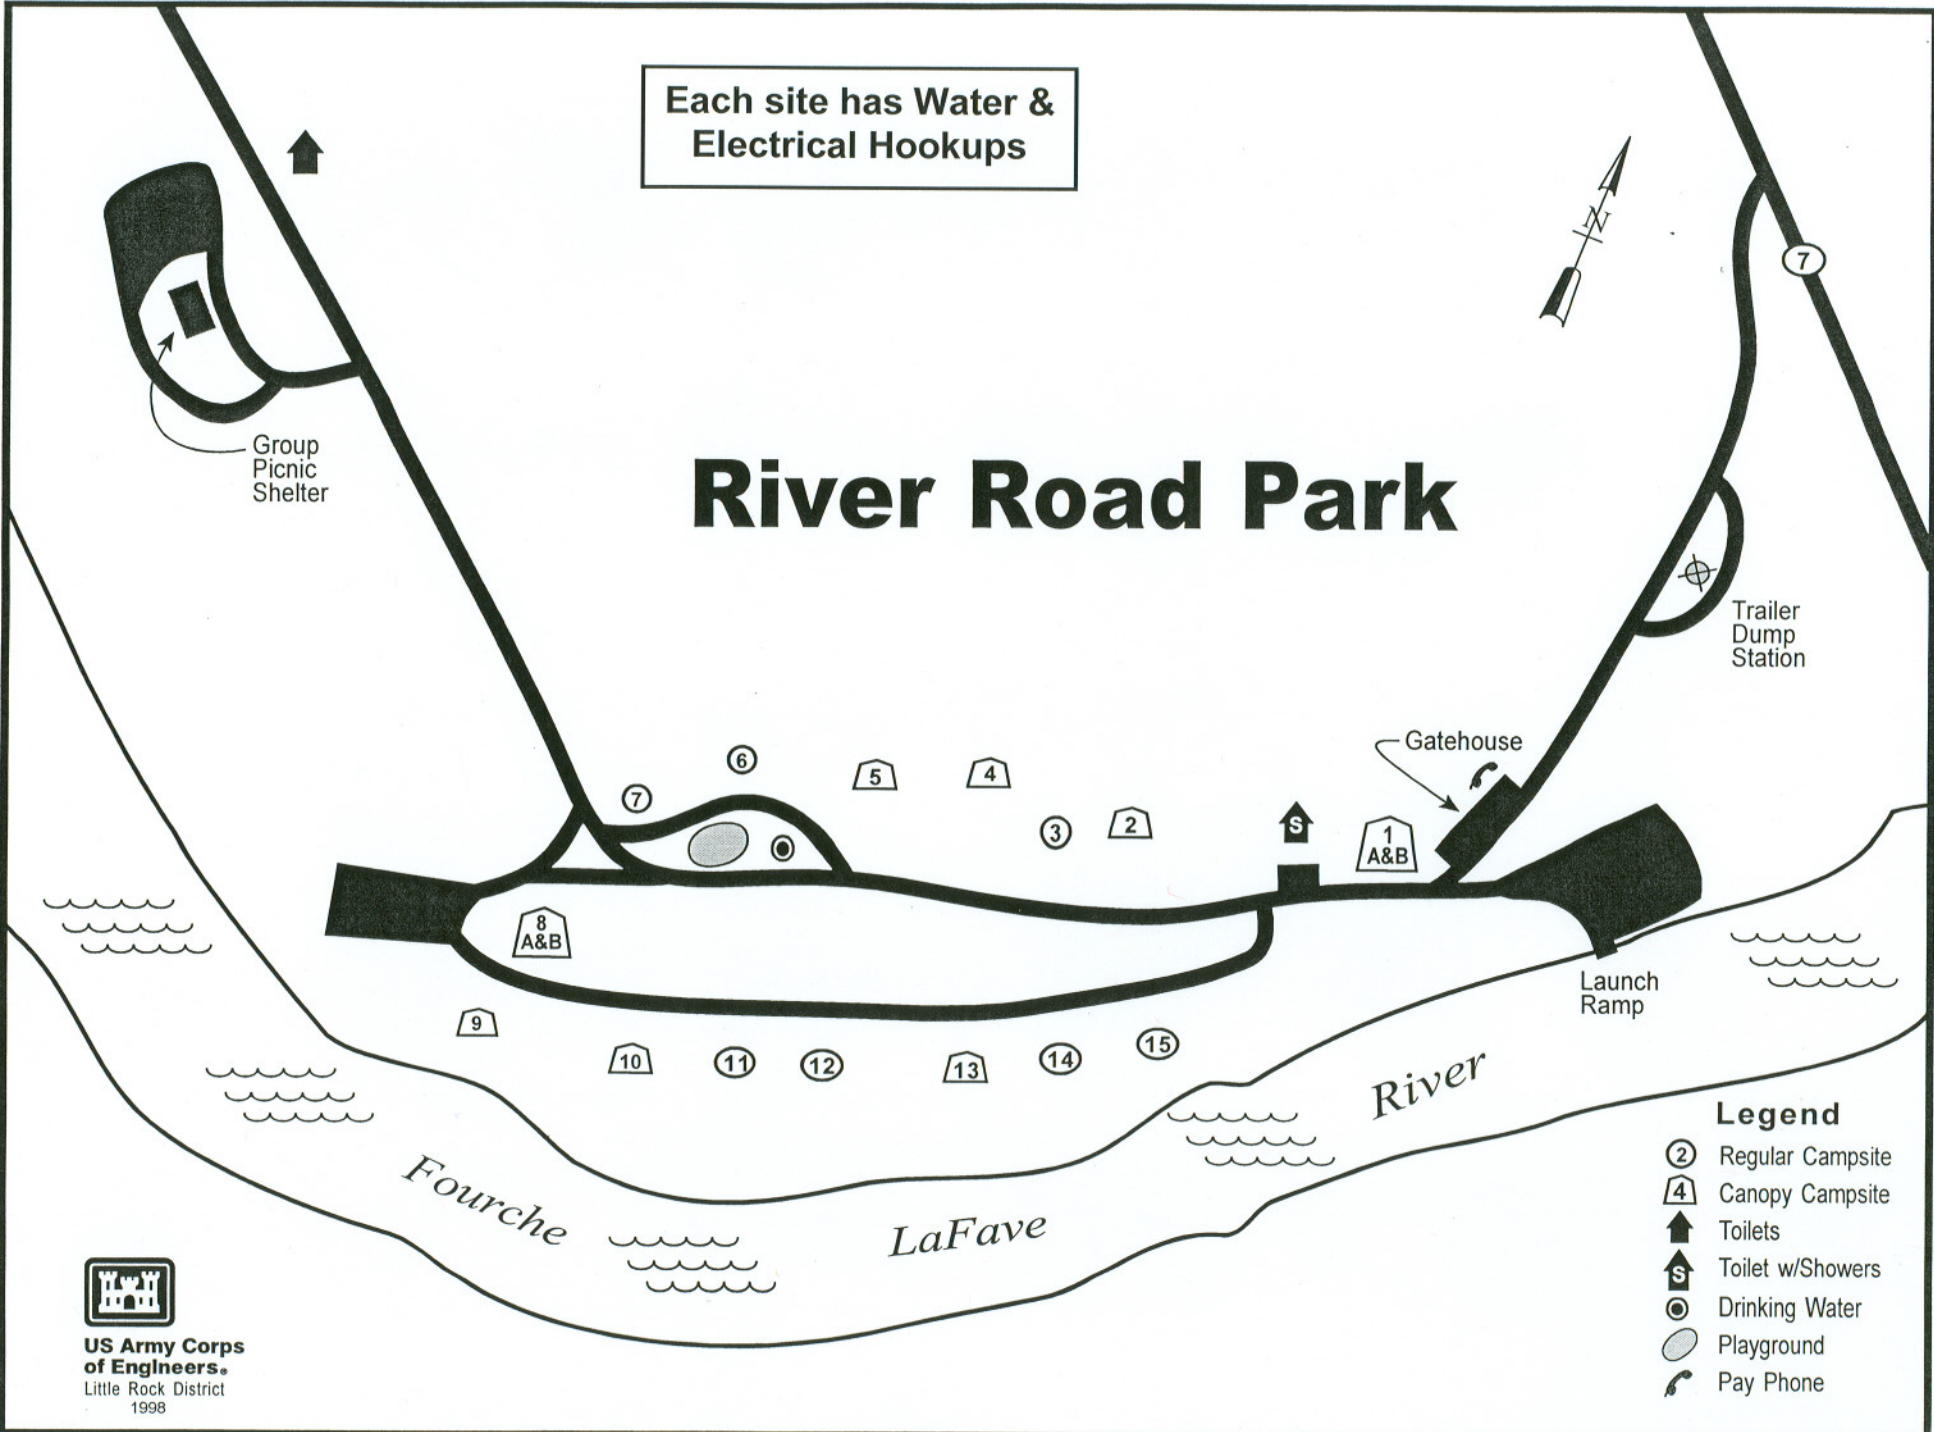

Each site has Water & Electrical Hookups

# River Road Park

### Legend

- ② Regular Campsite
- ④ Canopy Campsite
- ↑ Toilets
- Ⓢ Toilet w/Showers
- ⊙ Drinking Water
- ⊖ Playground
- ☎ Pay Phone

US Army Corps  
of Engineers.  
Little Rock District  
1998