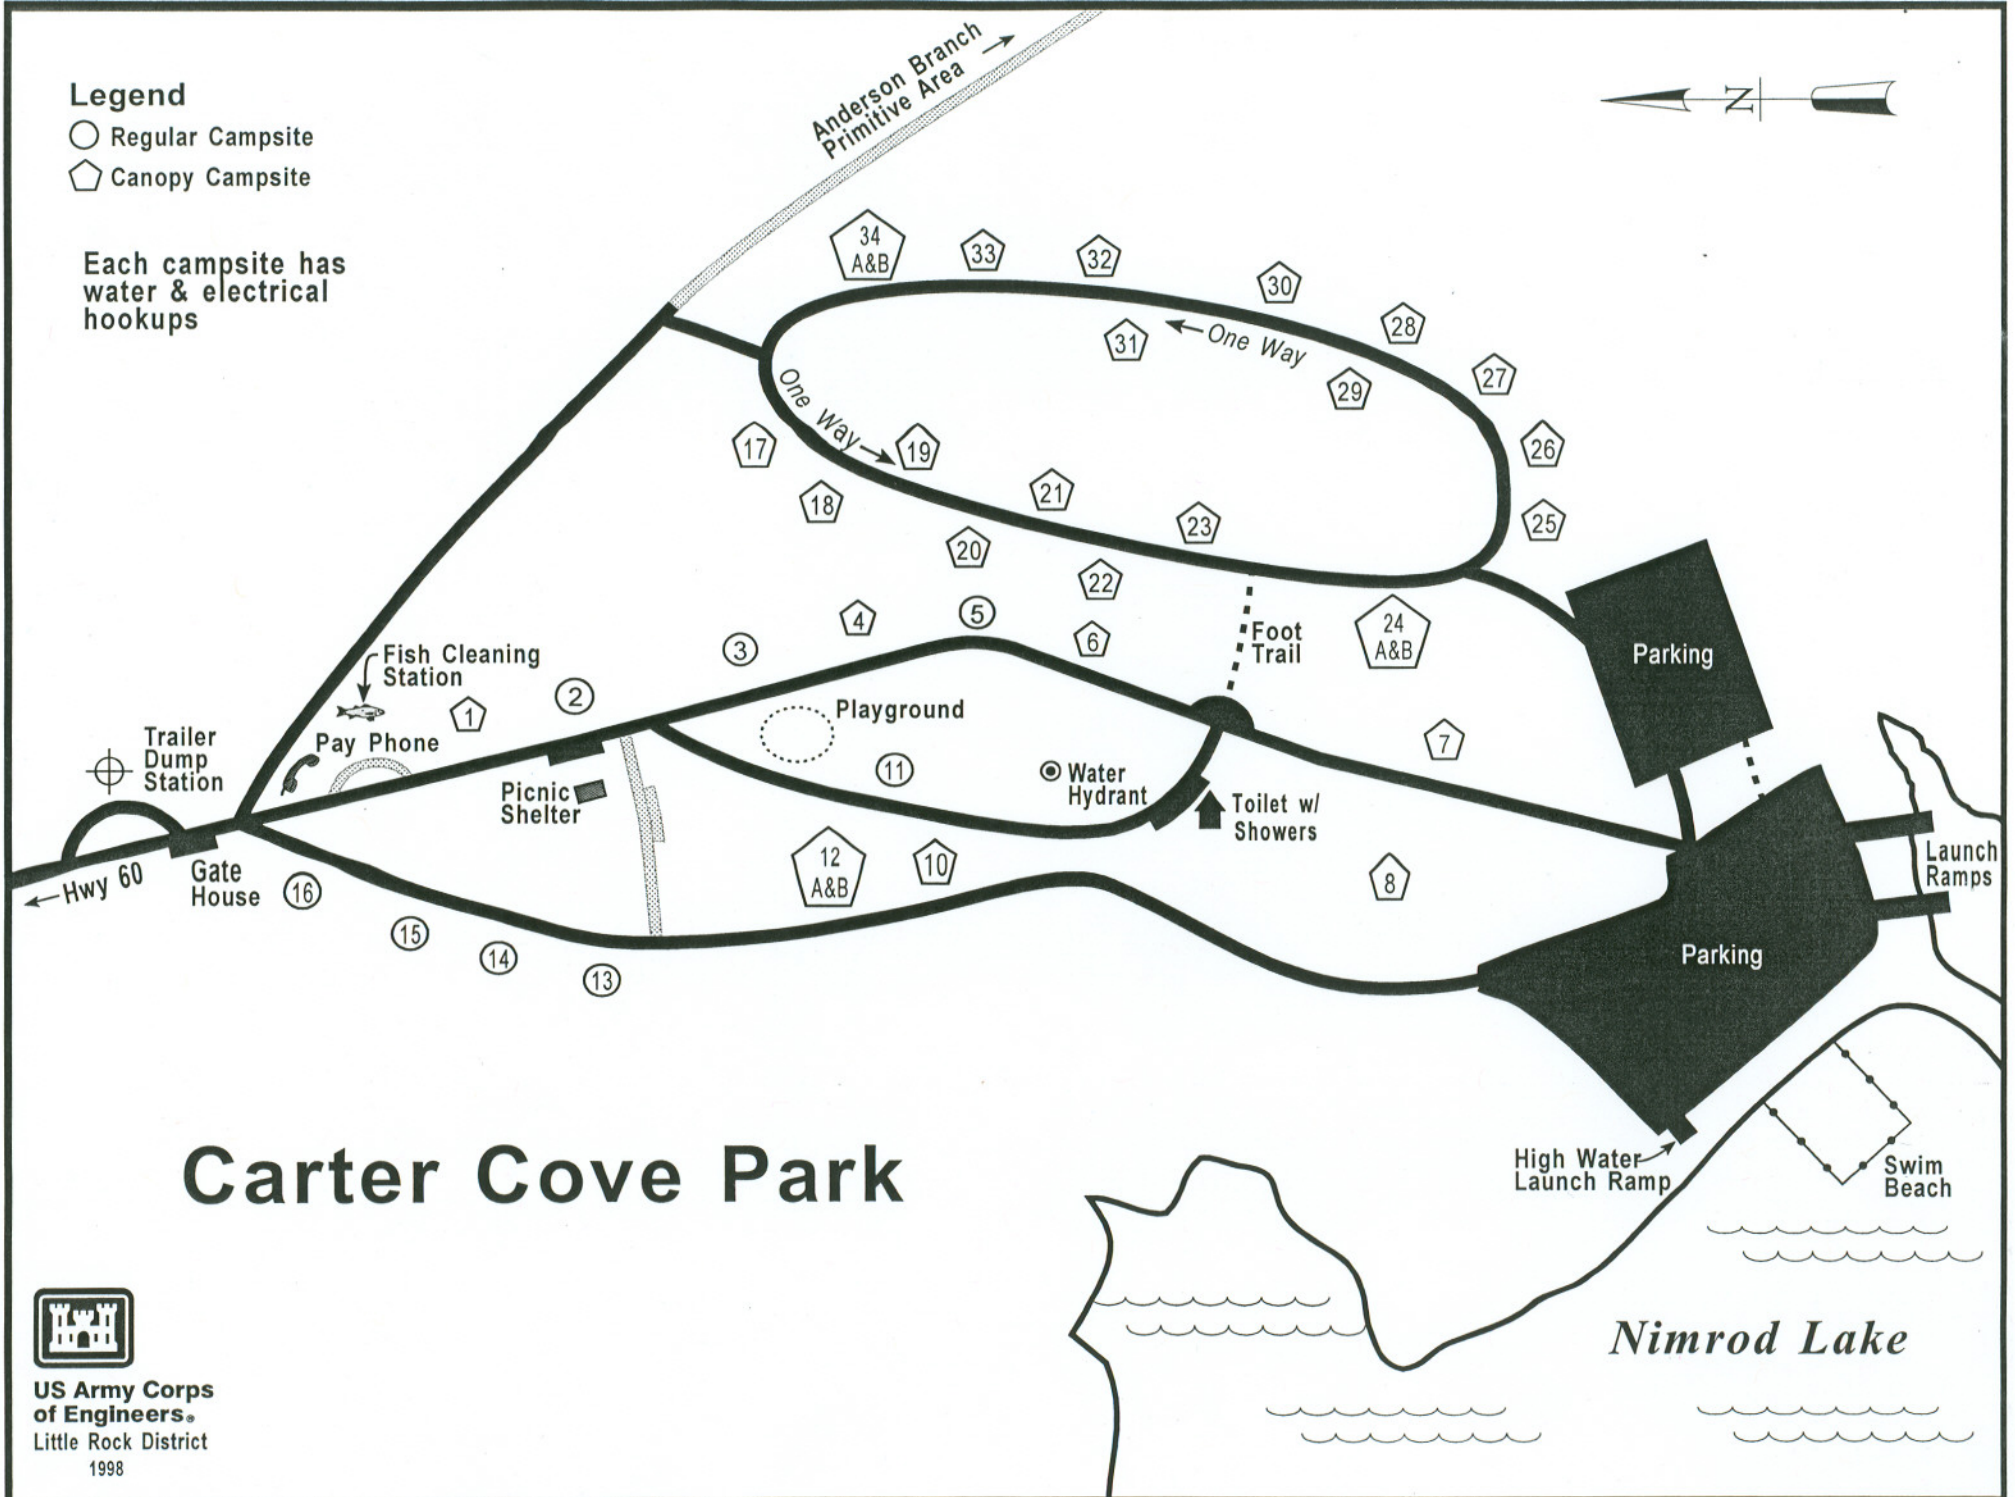

### Legend

○ Regular Campsite

⬠ Canopy Campsite

Each campsite has  
water & electrical  
hookups

# Carter Cove Park

US Army Corps  
of Engineers.  
Little Rock District  
1998