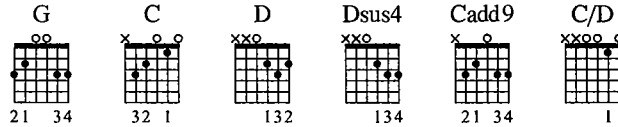

The First Cut Is the Deepest

Words and Music by Cat Stevens

RIAA Ex. A-102-DP

*Capo VII

Strum Pattern: 3, 4

Pick Pattern: 2, 4

Intro

Slowly

Intro

Chords: G, C, D, G, C

mf

T	0	0	0	1	0	1	3	2	0	2	0	0	0	1	0	1
A	0	0	0	0	0	0	0	2	0	2	0	0	0	0	0	0
B	0	0	2	0	0	0	0	0	0	0	0	0	2	0	0	0

*Optional: To match recording, place capo at 7th fret.

Verse

Chords: D, G, Dsus4, Cadd9, Dsus4, G, Dsus4

Chords: Cadd9, Dsus4, G, Dsus4, Cadd9, Dsus4, G, Dsus4

part. And he's tak - en just all that I had, but if you want, I'll try to love a - gain.
 cried. And I'm sure gon - na give you a try, and if you want, I'll try to love a - gain.

0	1	0	0	1	0	0	0	2	0	2	0	0	2	0	2	0	2	0	0	0
2	0	0	0	0	0	0	0	0	0	0	0	0	0	0	0	0	0	0	0	0
0	0	0	0	0	0	0	0	0	0	0	0	0	0	0	0	0	0	0	0	0

Chords: Cadd4, Dsus4, G, C, D

Ba - by, I'll try to love a - gain but I know: }
 Ba - by, I'll try to love a - gain but I know: }