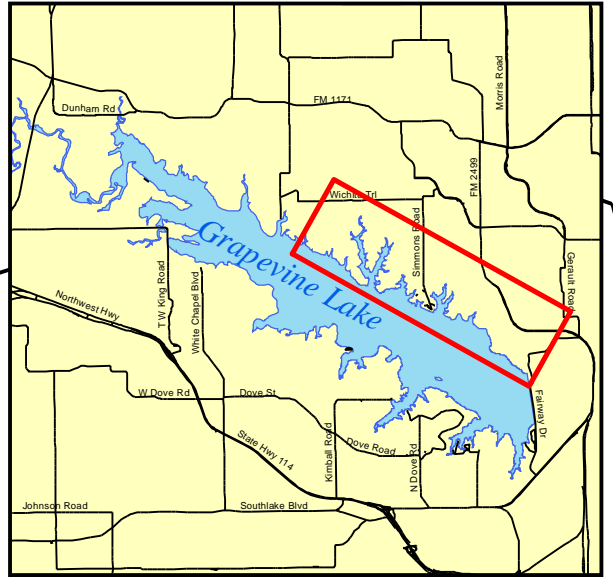

Northshore Trail Map

Legend

- j Trailhead
- 2 Drinking Water
- Northshore Trail
- Murrell
- Rock Ledge
- Twin Coves