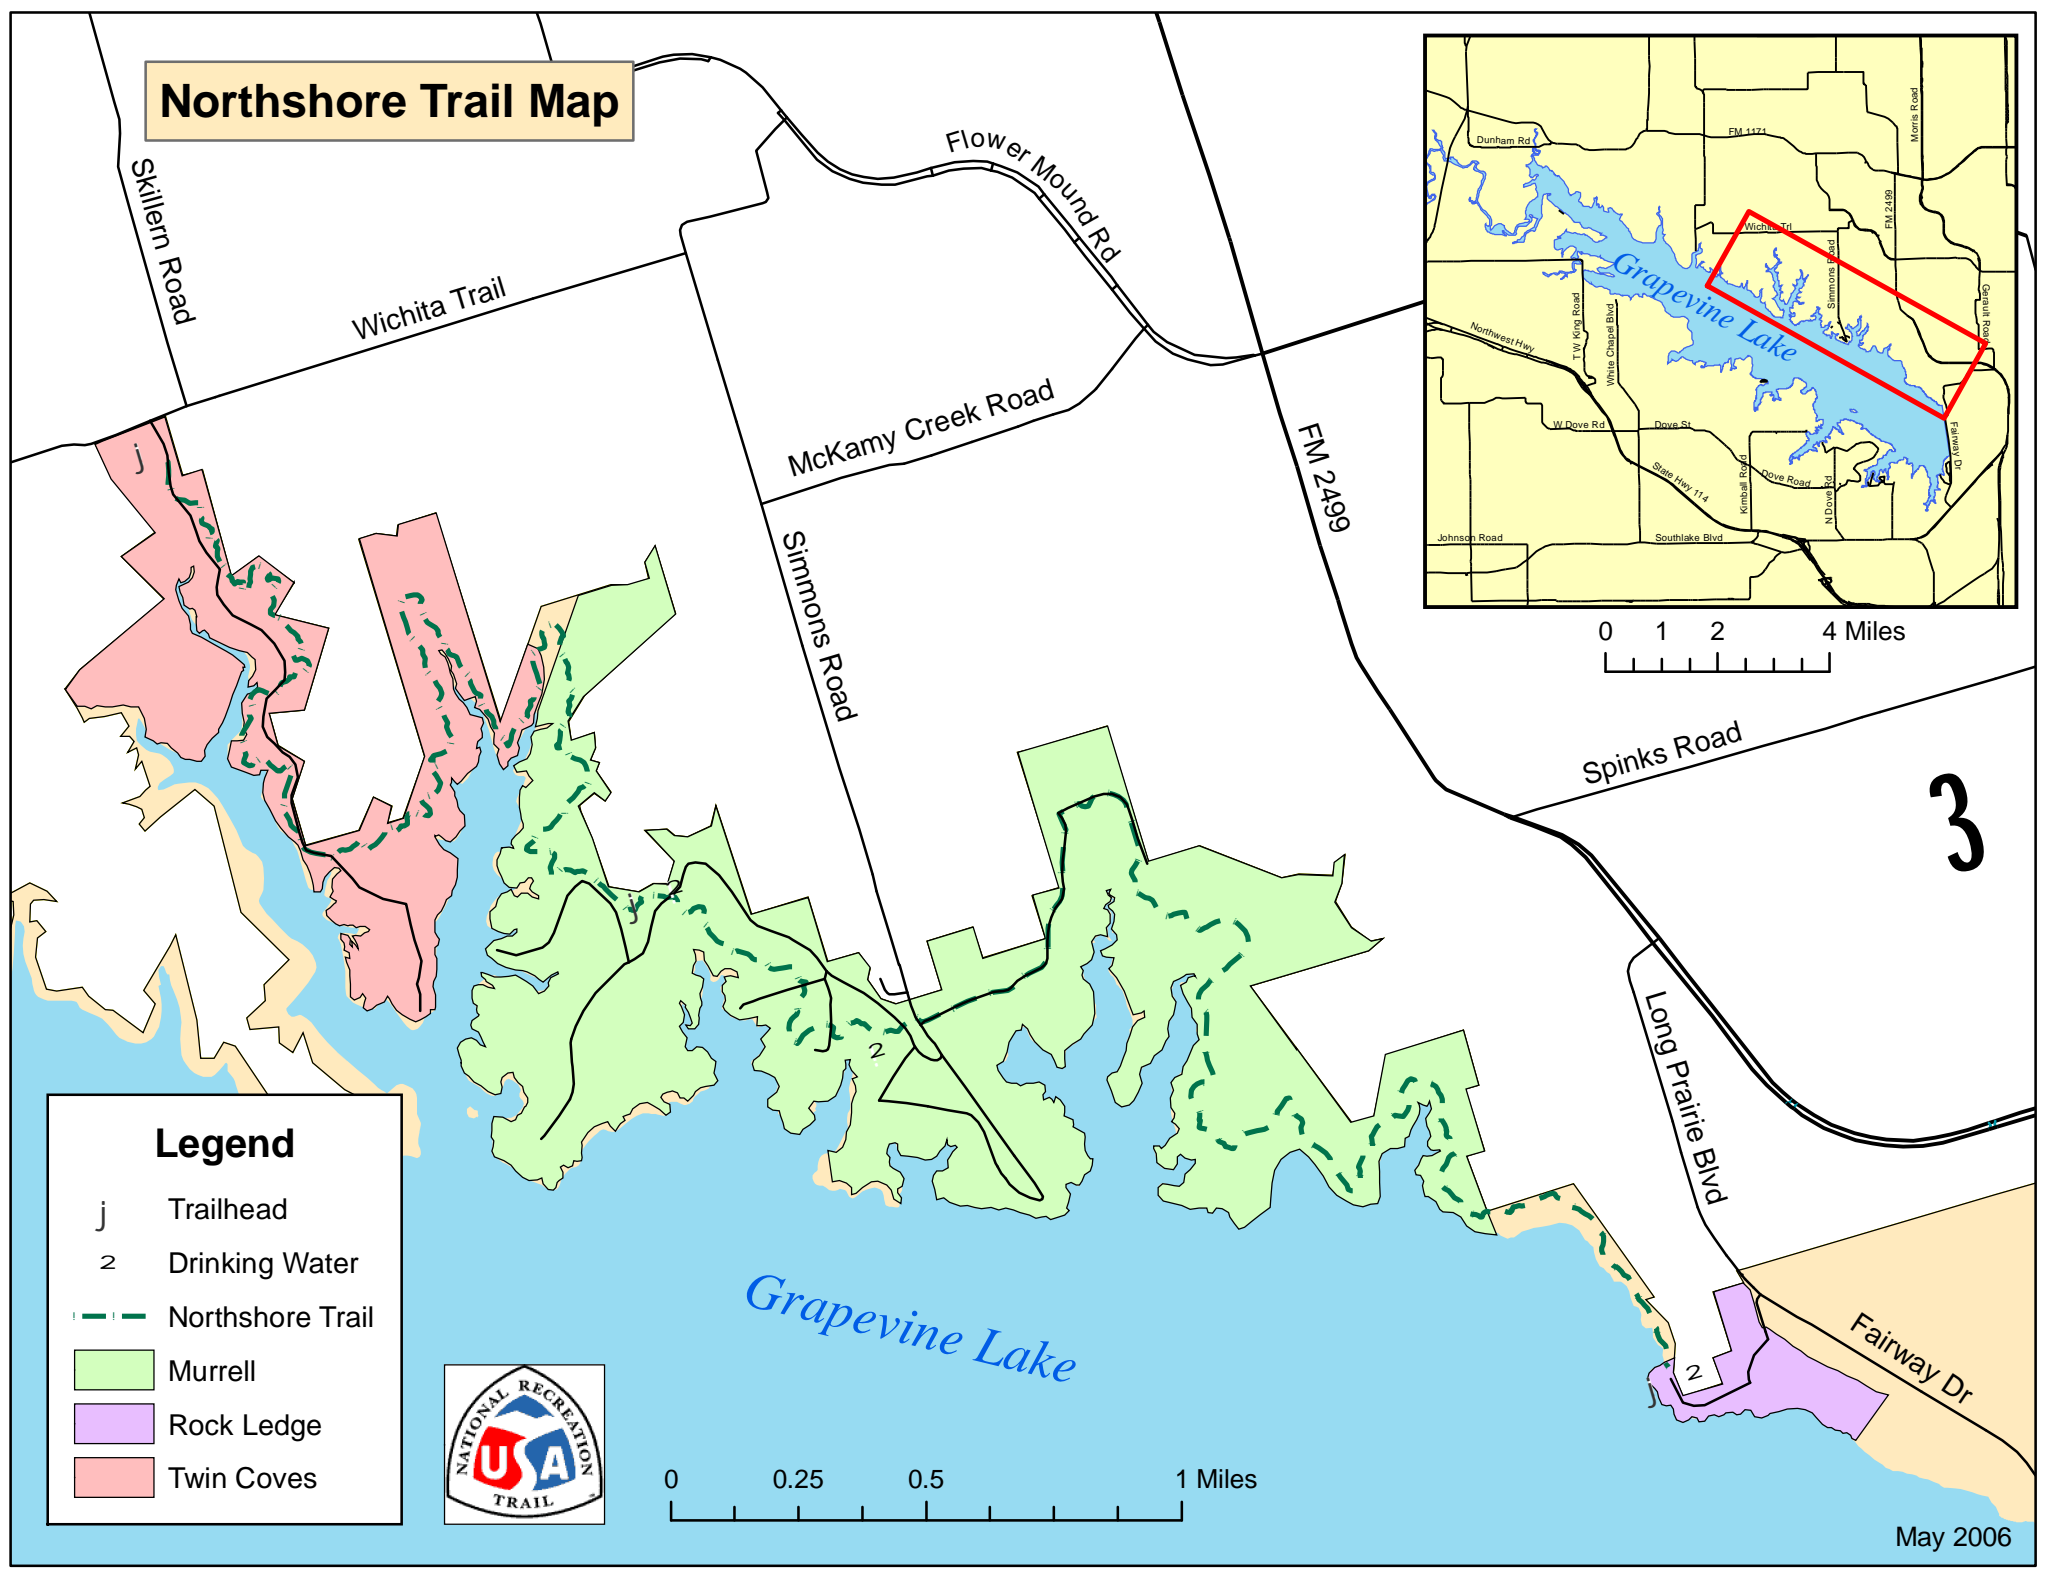

Northshore Trail Map

Legend

- j Trailhead
- 2 Drinking Water
- Northshore Trail
- Murrell
- Rock Ledge
- Twin Coves