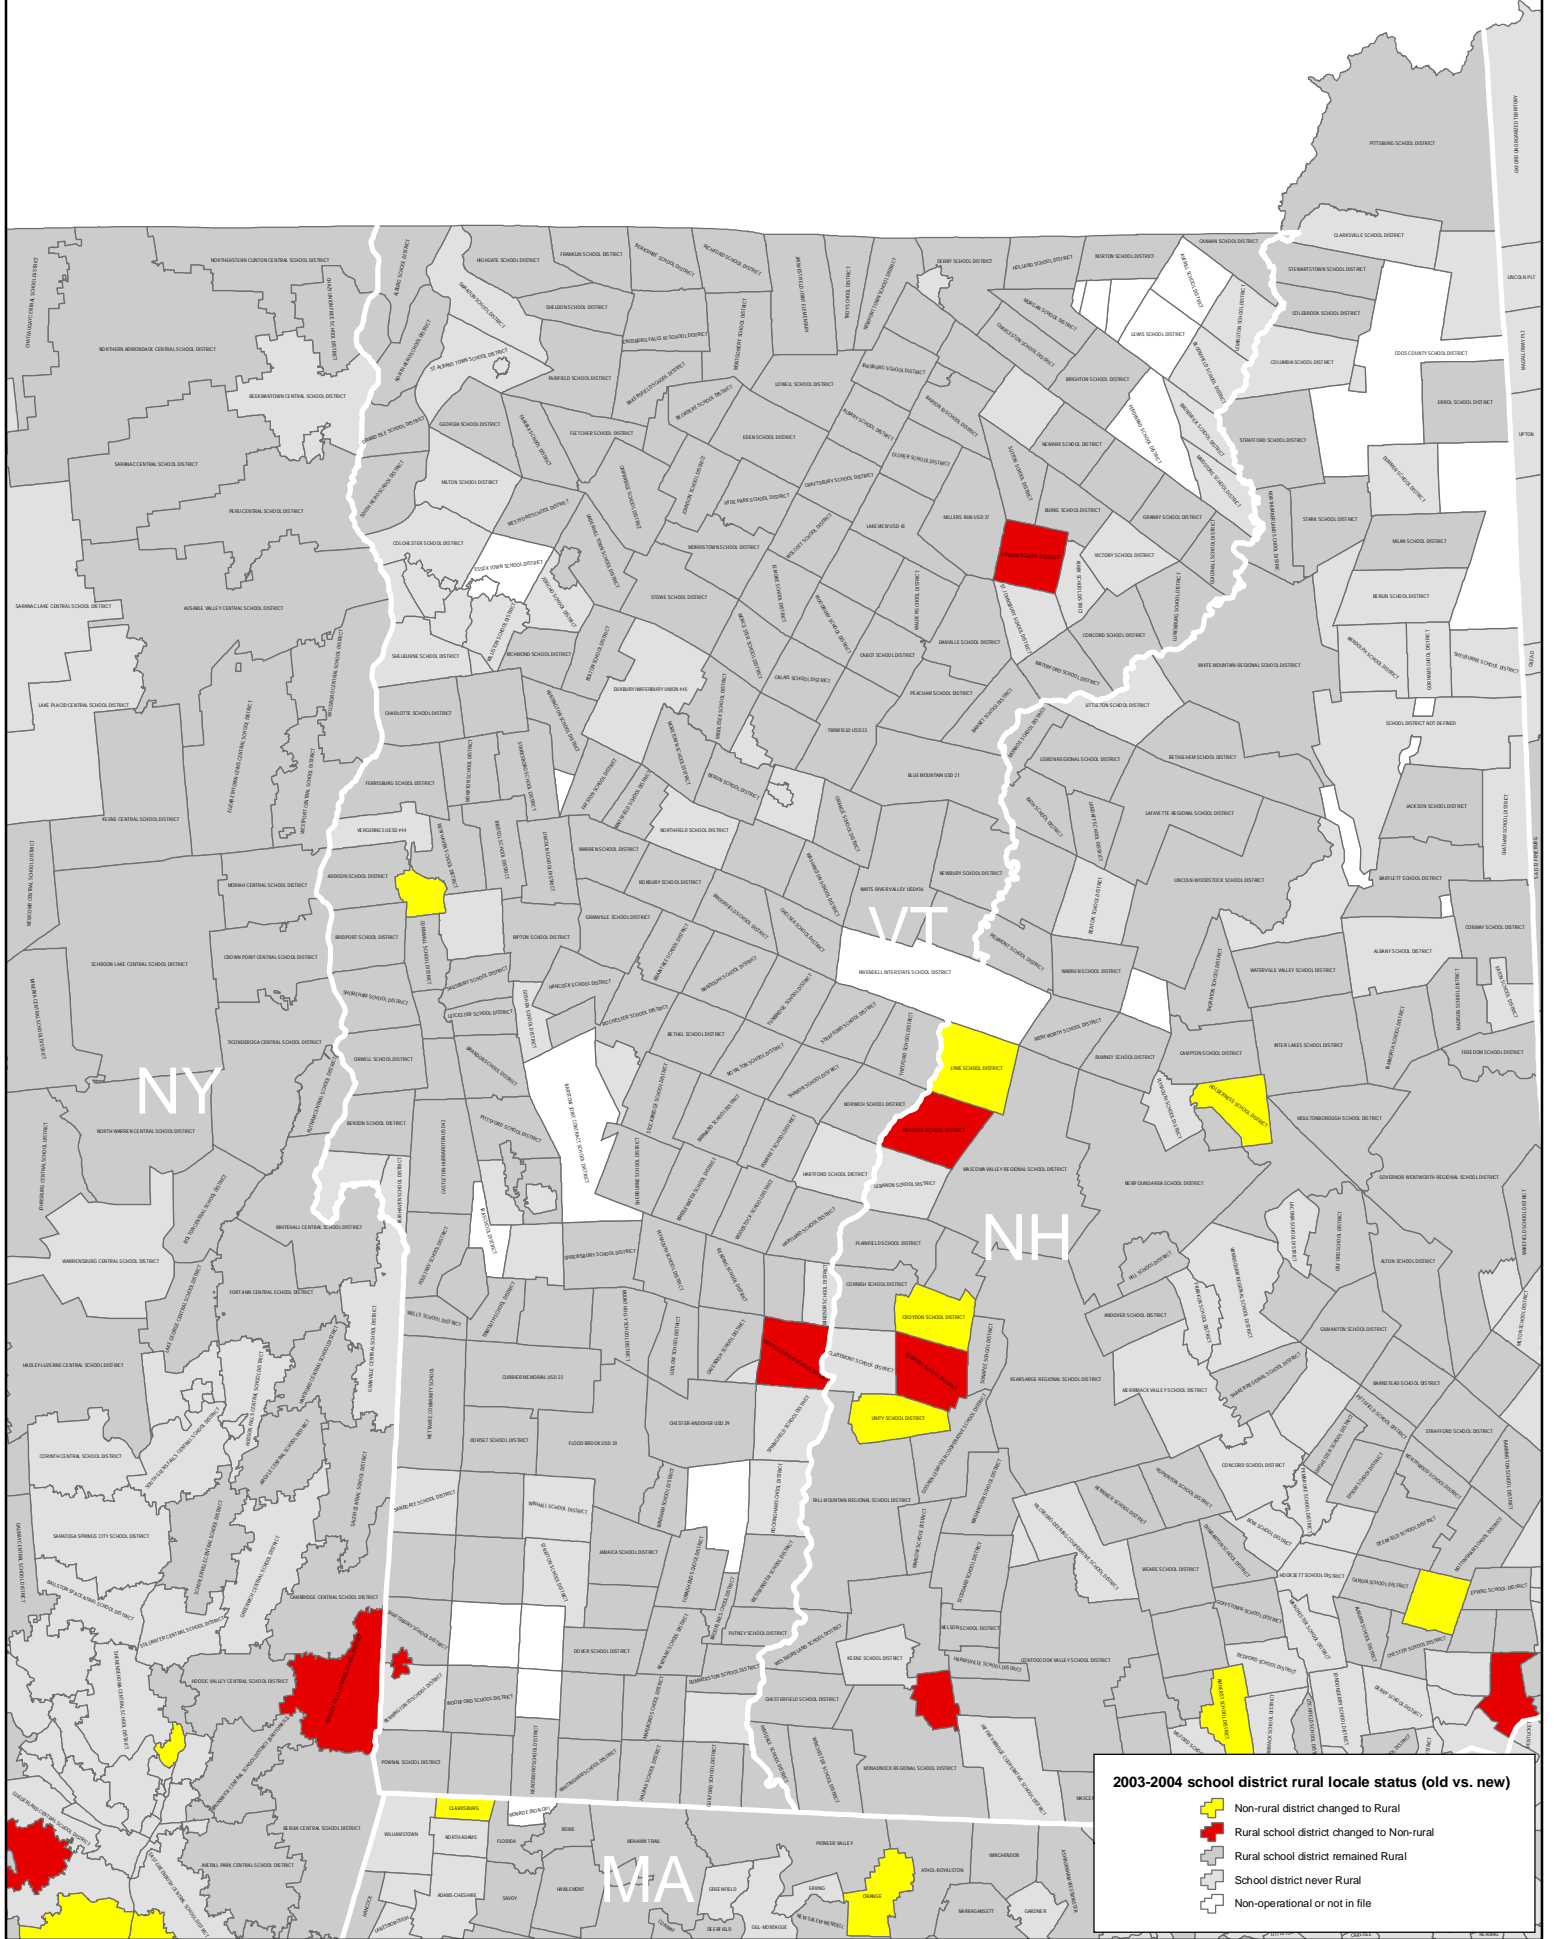

Changes in school district rural locale status: Vermont

2003-2004 school district rural locale status (old vs. new)

- Non-rural district changed to Rural
- Rural school district changed to Non-rural
- Rural school district remained Rural
- School district never Rural
- Non-operational or not in file