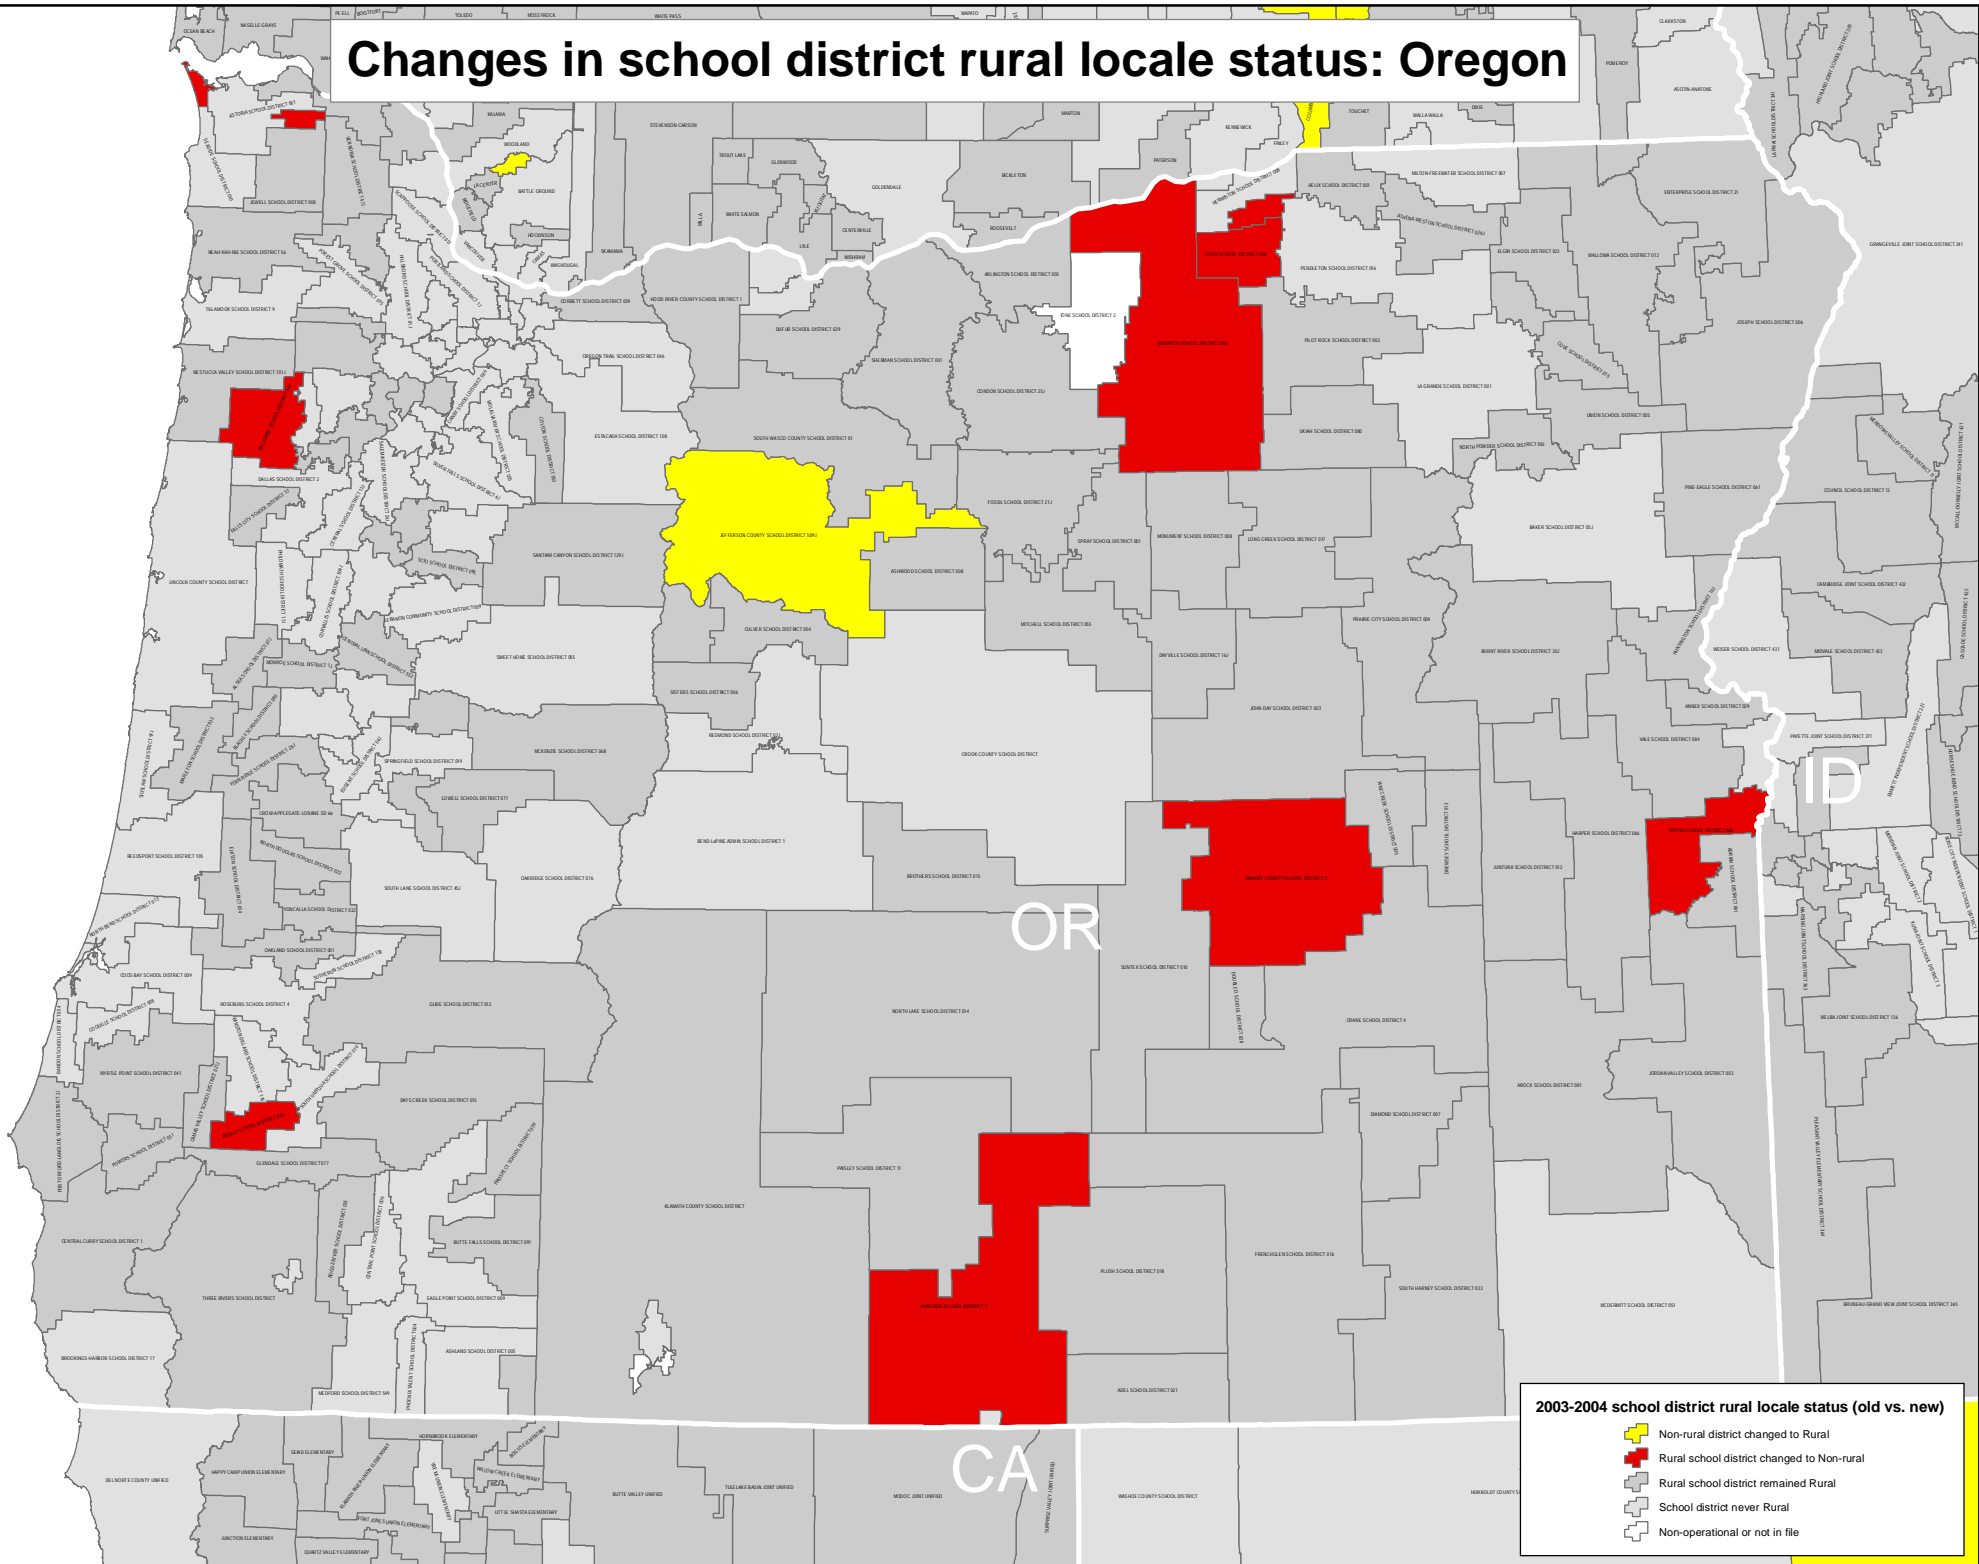

# Changes in school district rural locale status: Oregon

**2003-2004 school district rural locale status (old vs. new)**

- Non-rural district changed to Rural
- Rural school district changed to Non-rural
- Rural school district remained Rural
- School district never Rural
- Non-operational or not in file