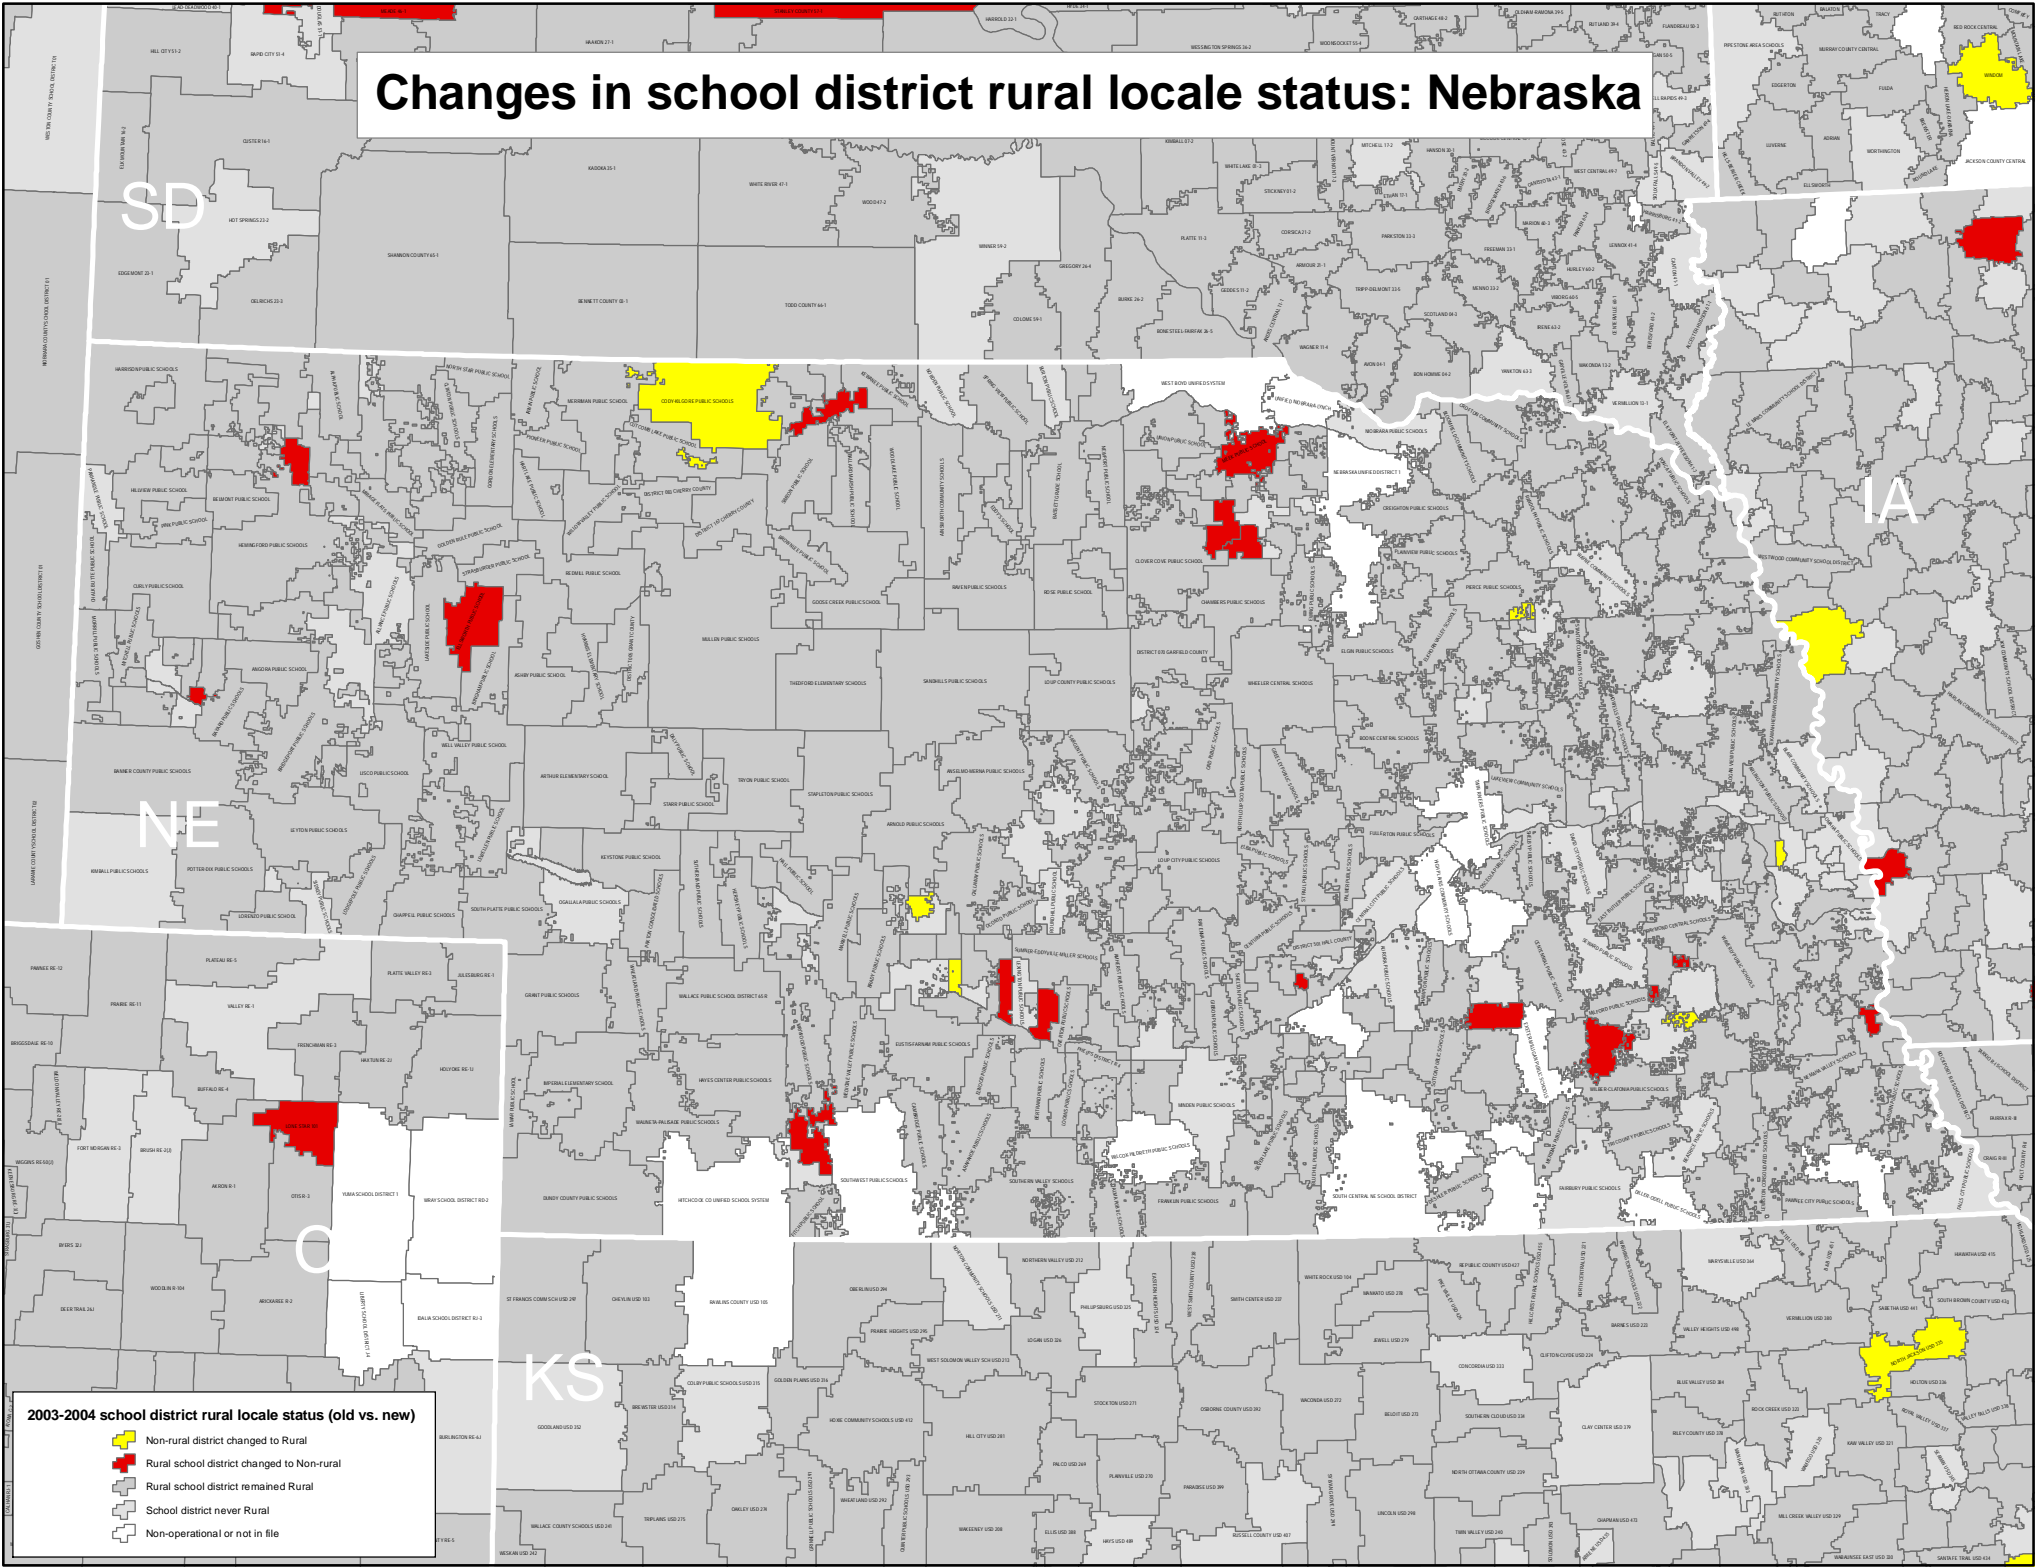

Changes in school district rural locale status: Nebraska

2003-2004 school district rural locale status (old vs. new)

- Non-rural district changed to Rural
- Rural school district changed to Non-rural
- Rural school district remained Rural
- School district never Rural
- Non-operational or not in file