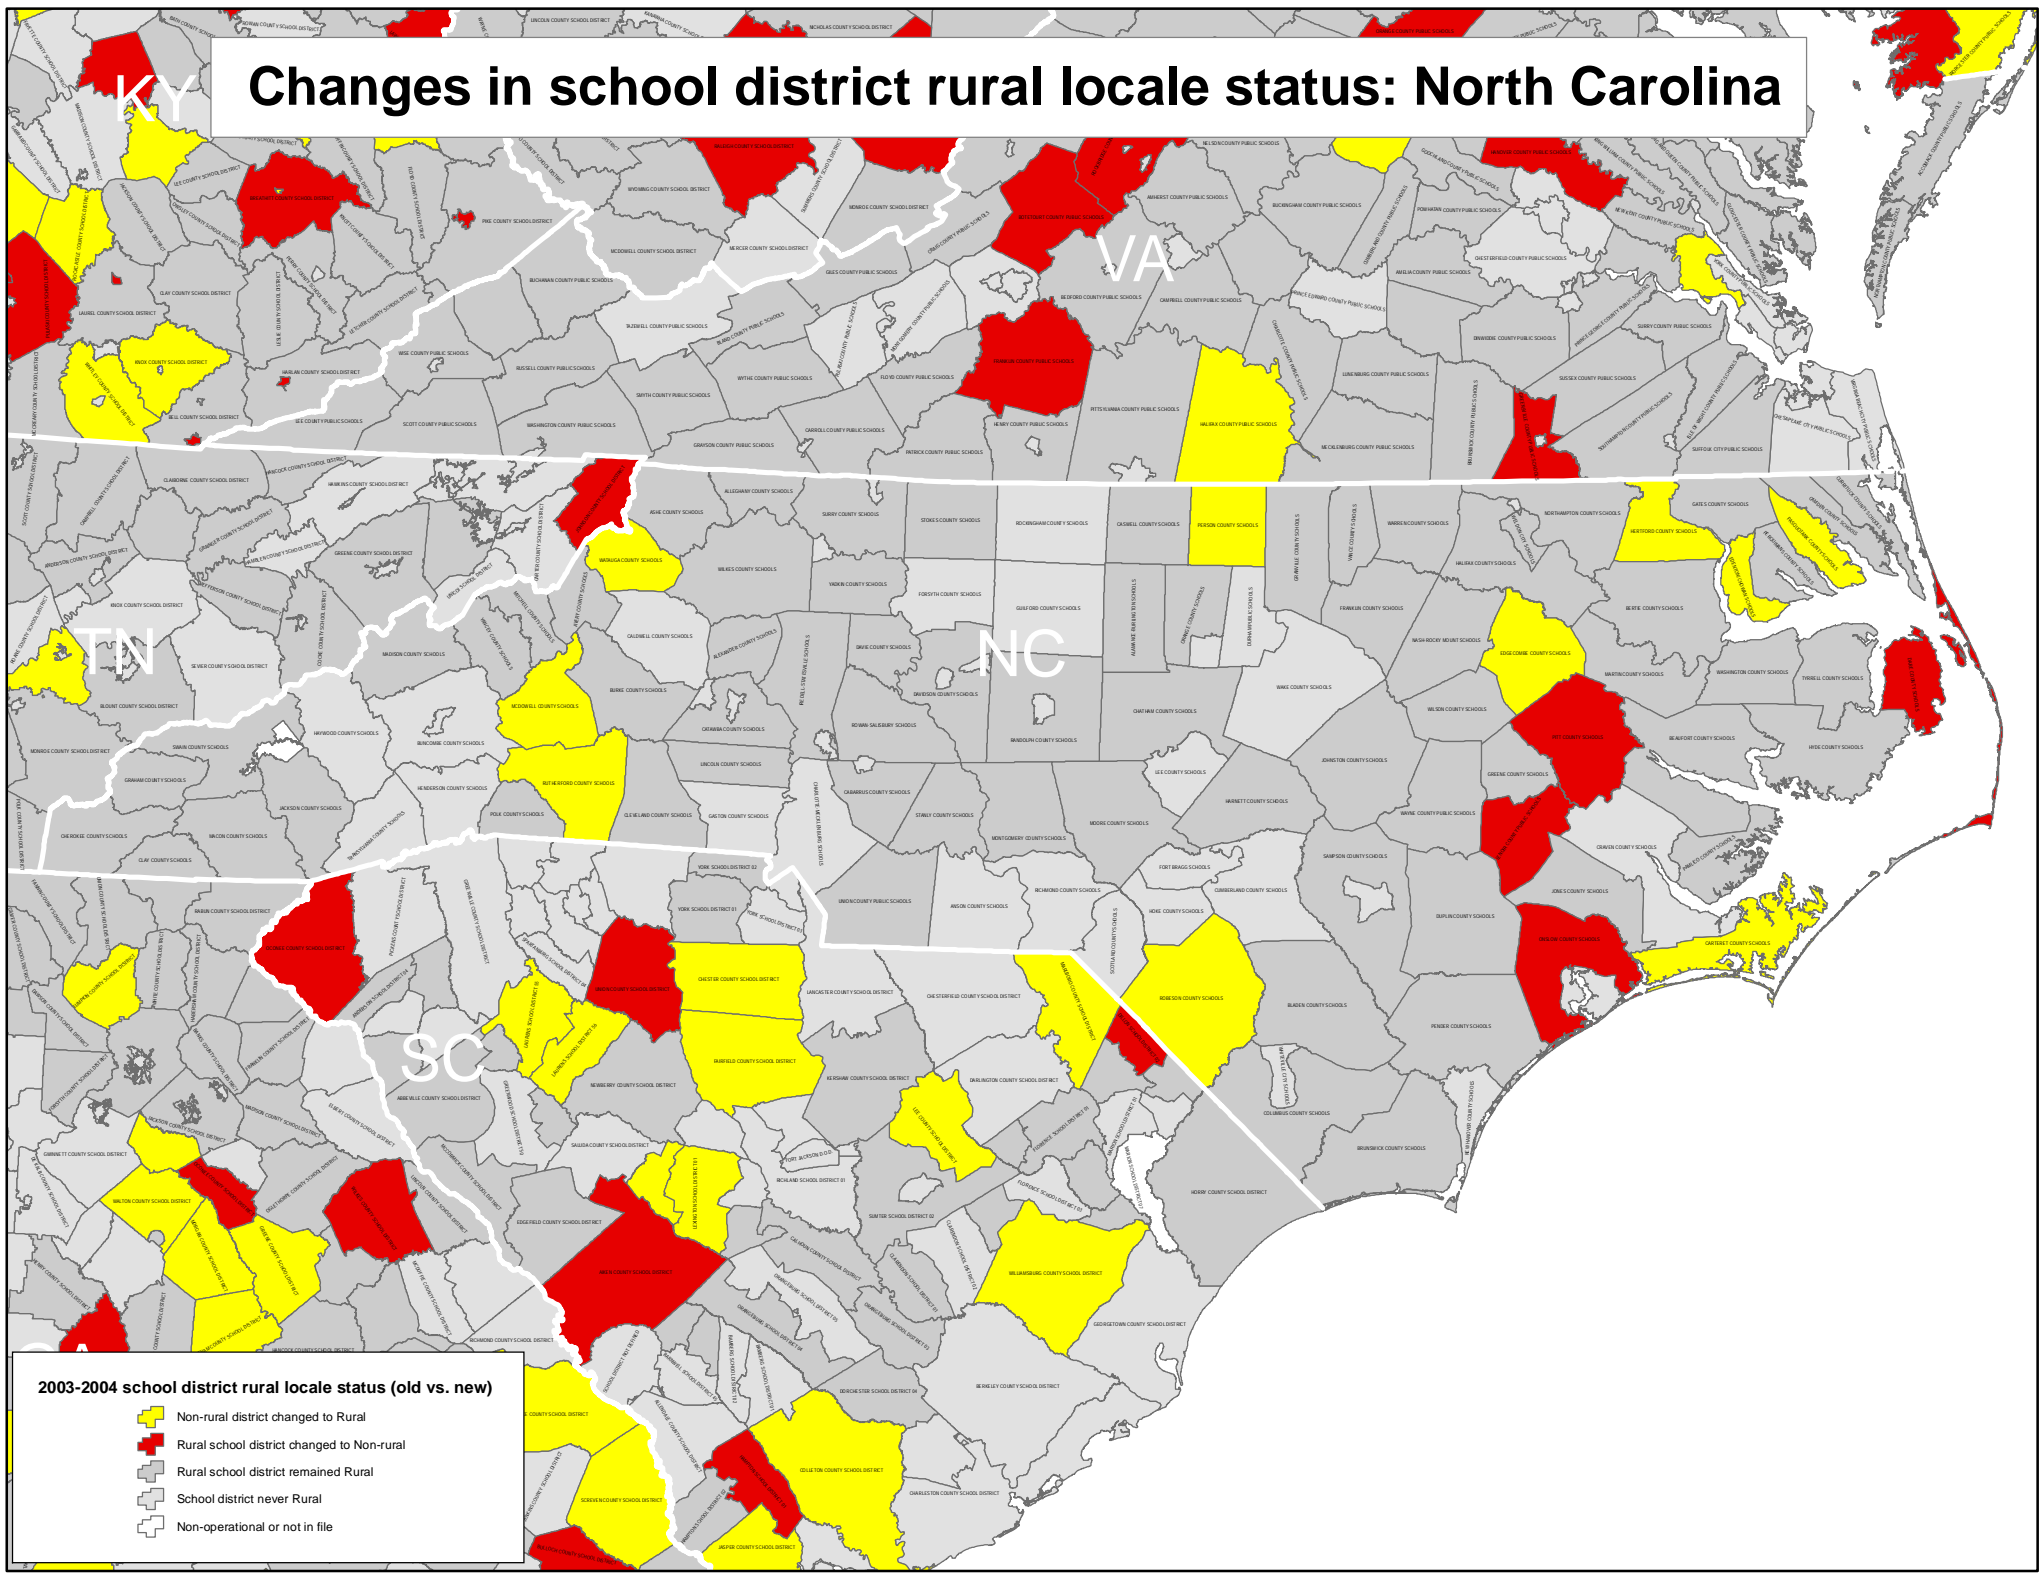

Changes in school district rural locale status: North Carolina

2003-2004 school district rural locale status (old vs. new)

- Non-rural district changed to Rural
- Rural school district changed to Non-rural
- Rural school district remained Rural
- School district never Rural
- Non-operational or not in file