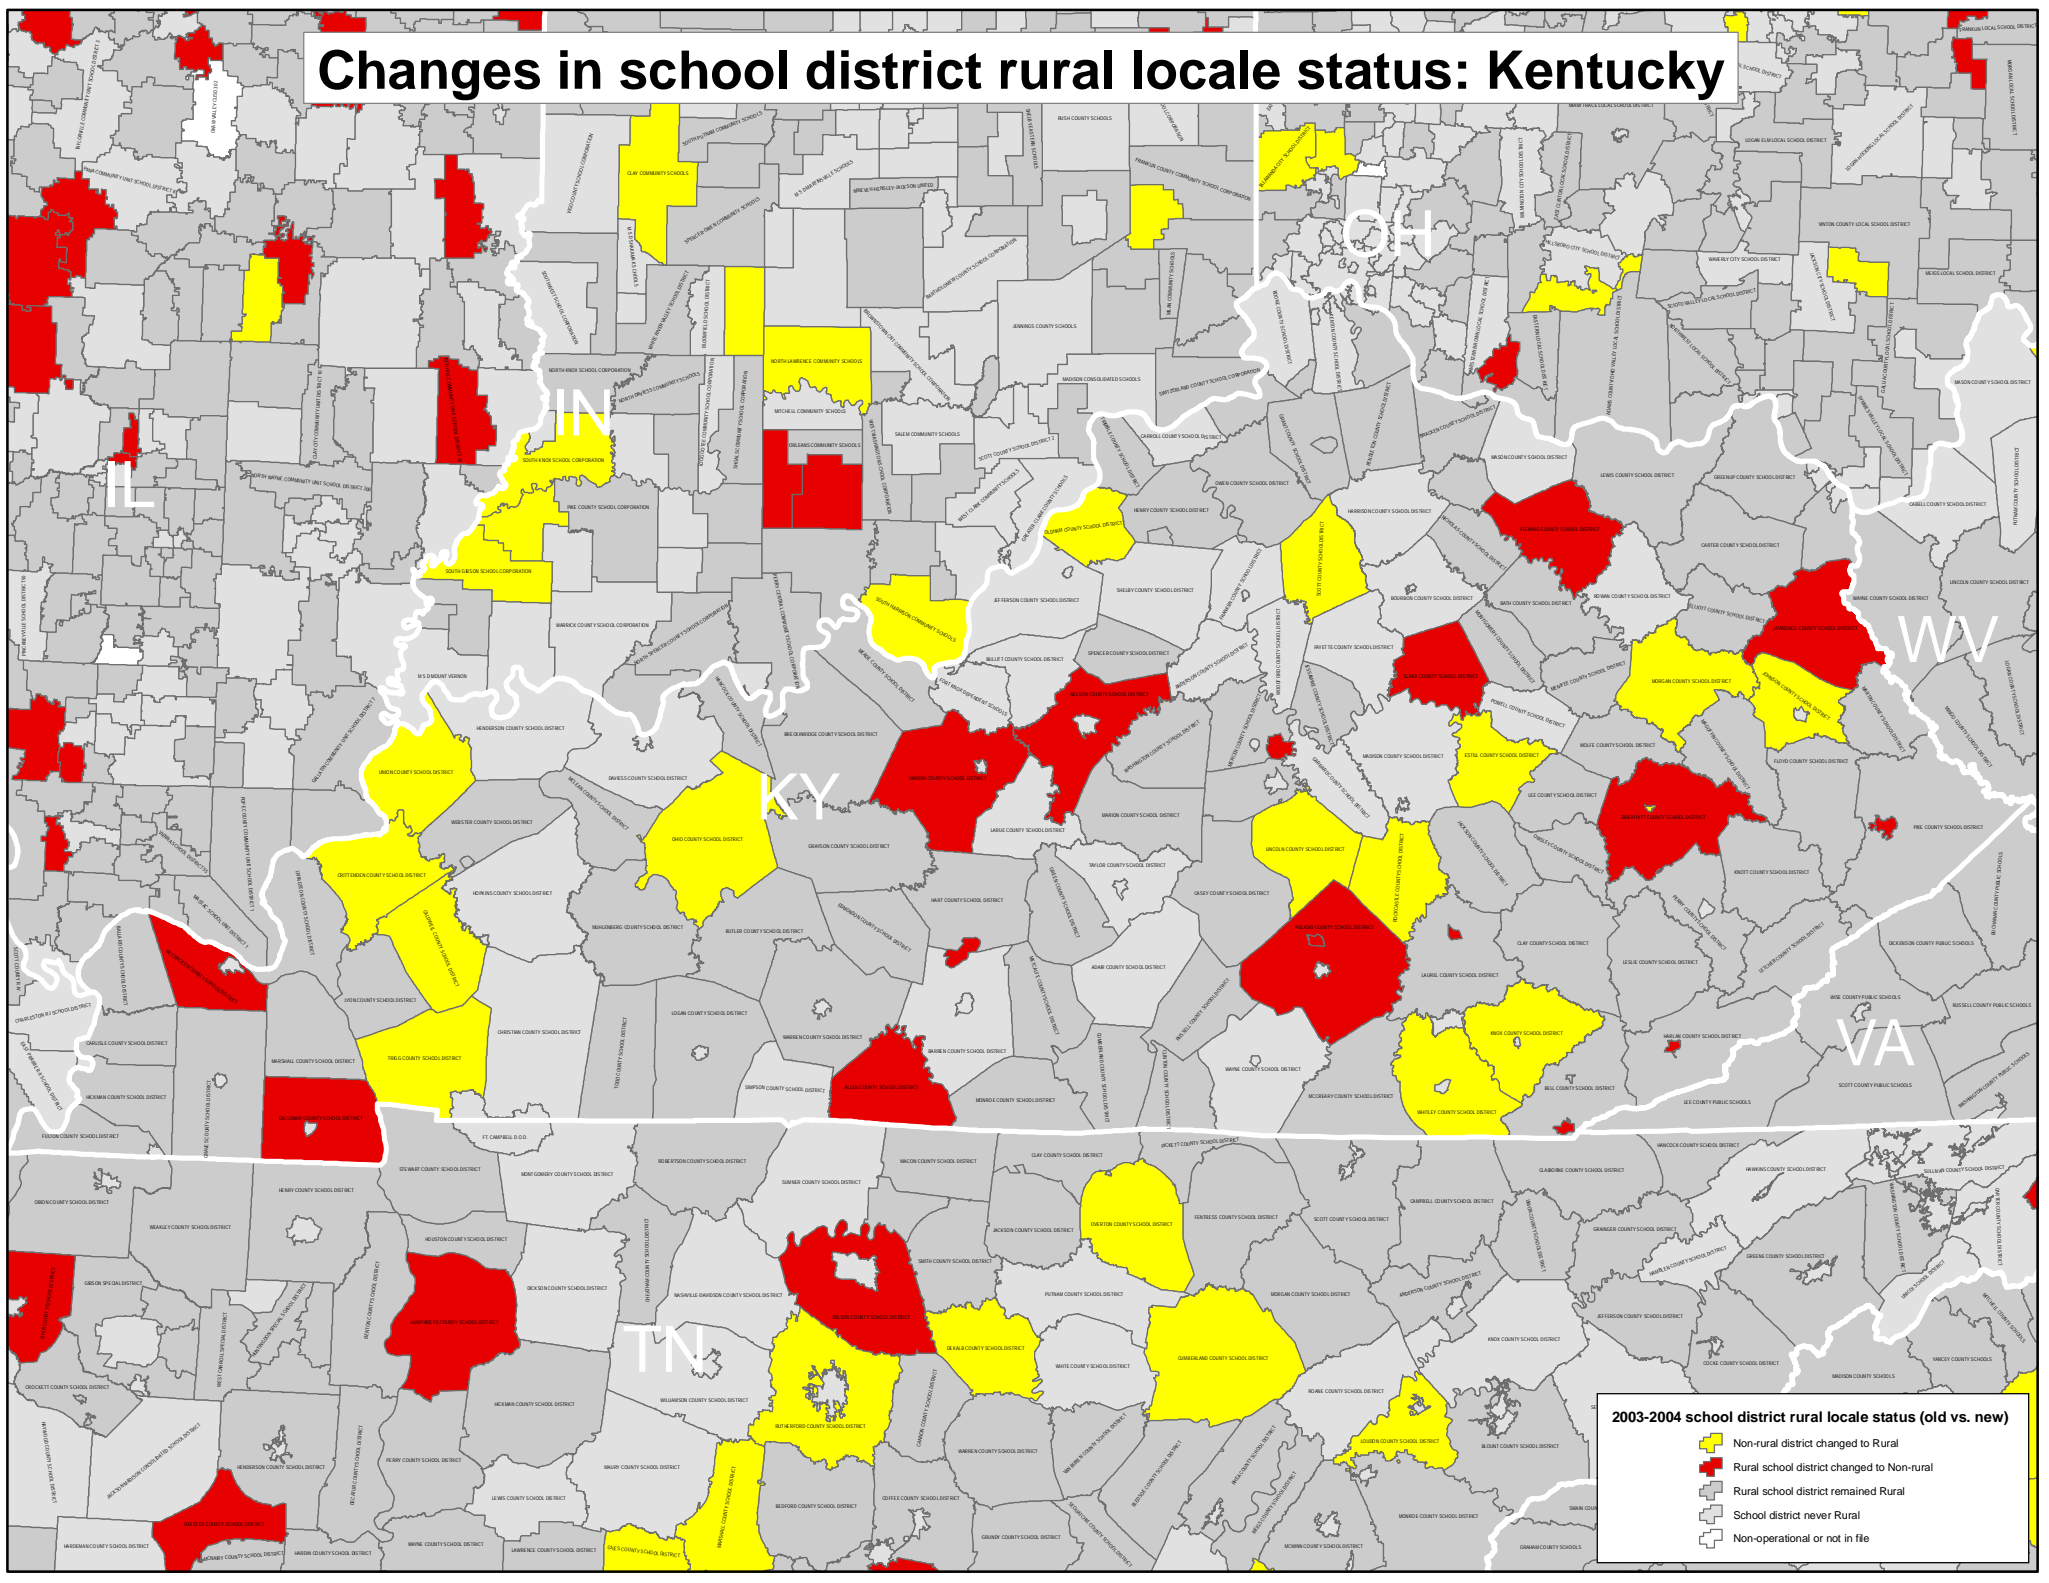

# Changes in school district rural locale status: Kentucky

**2003-2004 school district rural locale status (old vs. new)**

- Non-rural district changed to Rural
- Rural school district changed to Non-rural
- Rural school district remained Rural
- School district never Rural
- Non-operational or not in file