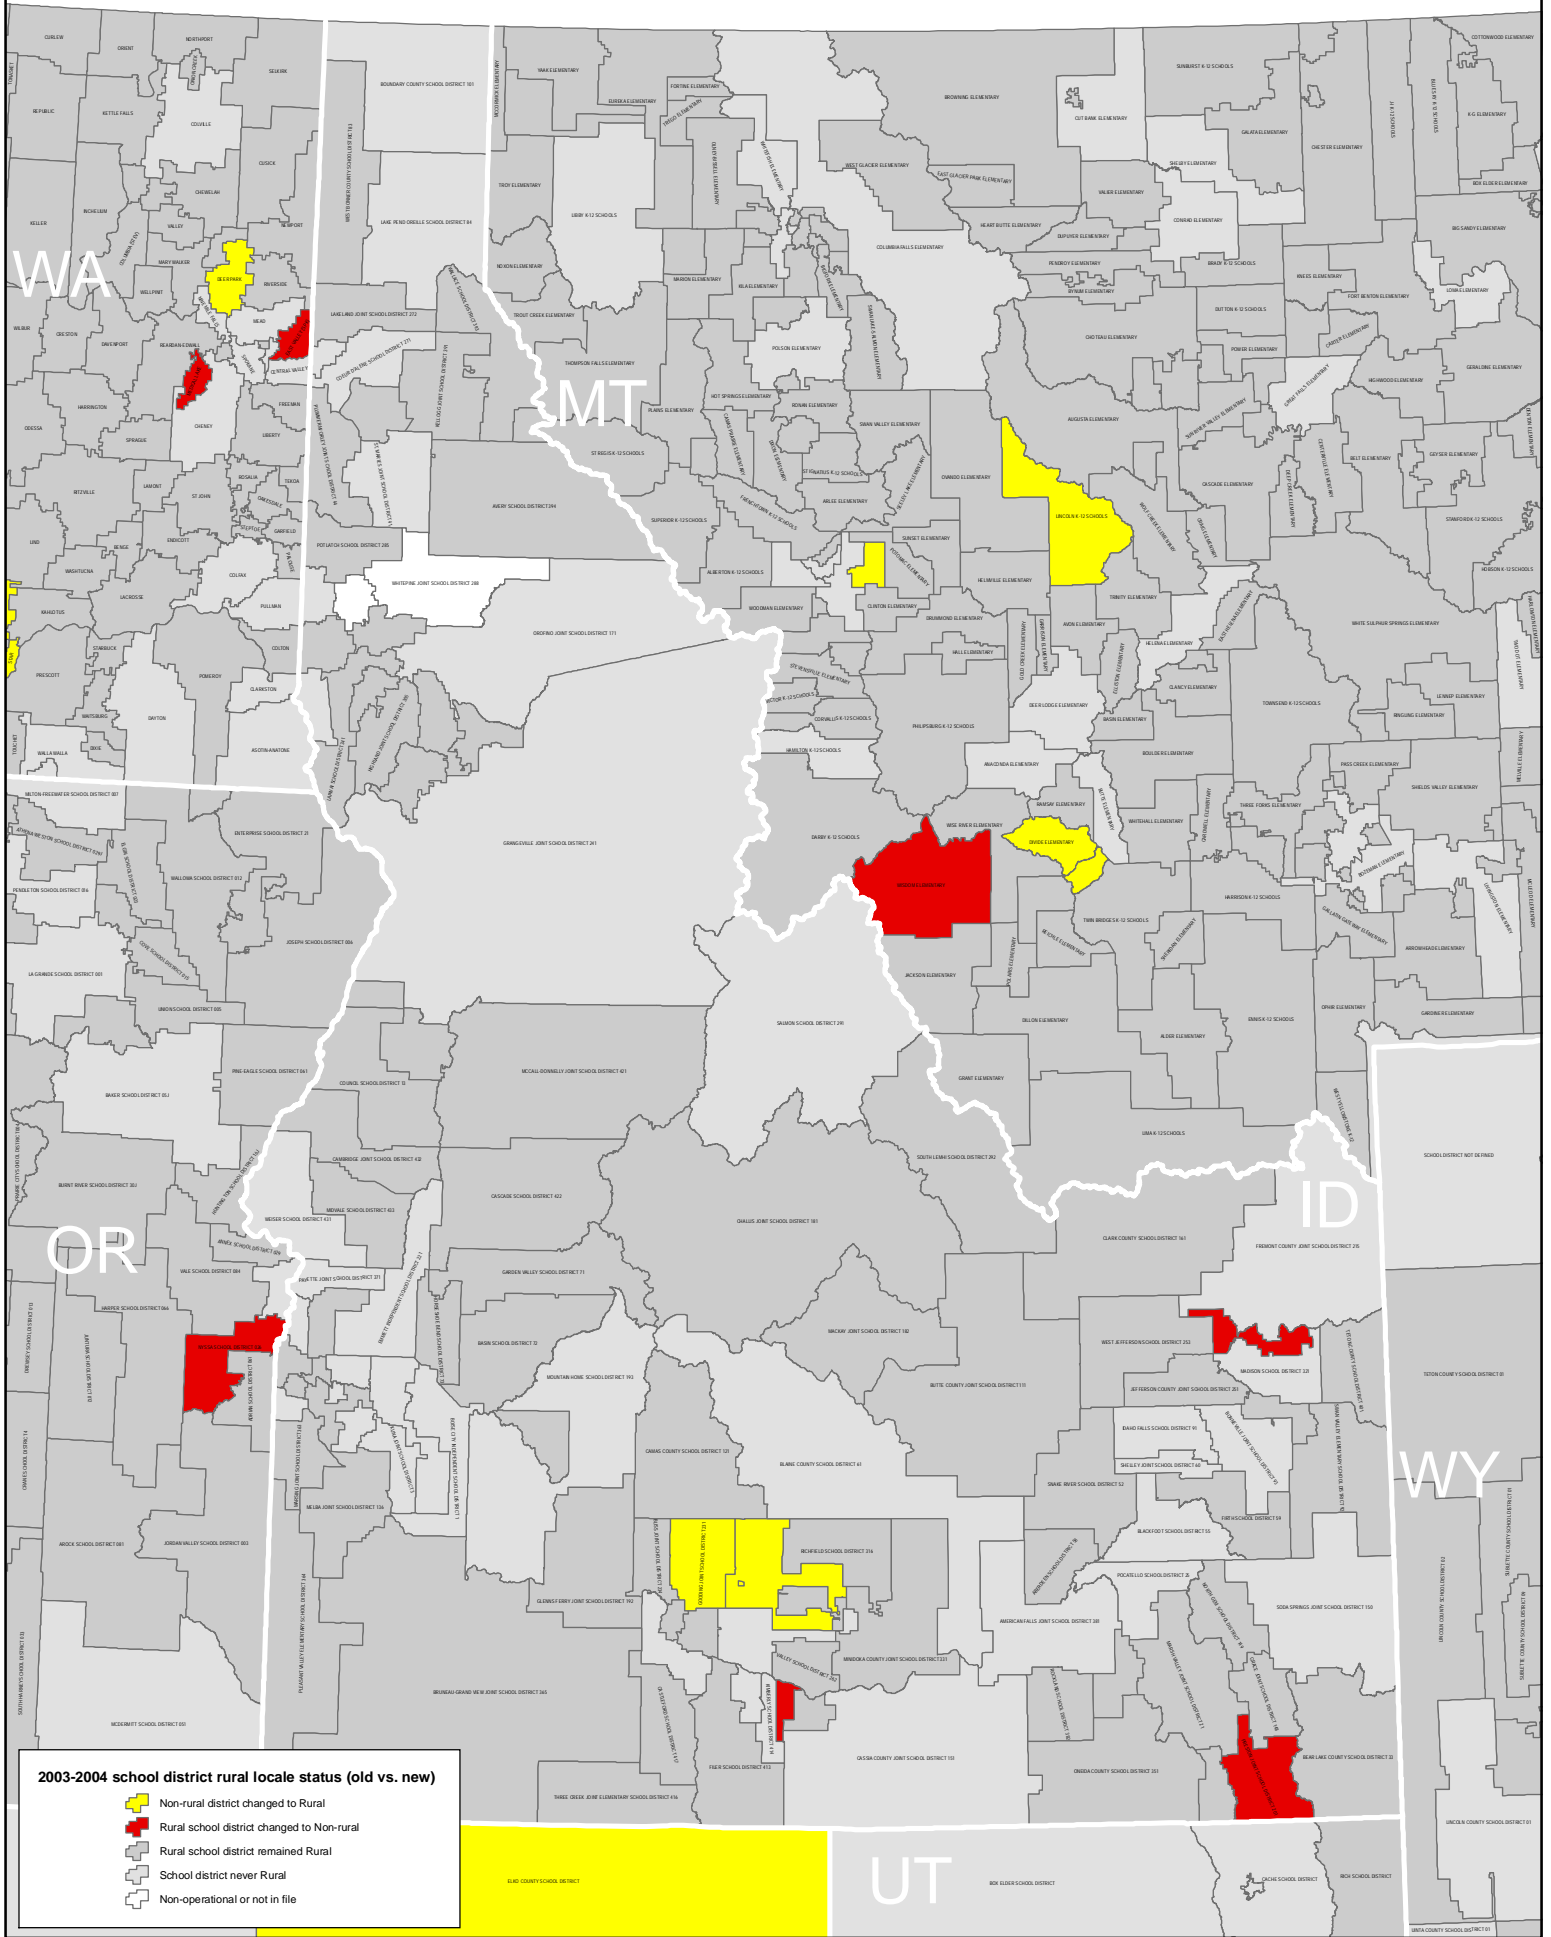

Changes in school district rural locale status: Idaho

2003-2004 school district rural locale status (old vs. new)

-  Non-rural district changed to Rural
-  Rural school district changed to Non-rural
-  Rural school district remained Rural
-  School district never Rural
-  Non-operational or not in file