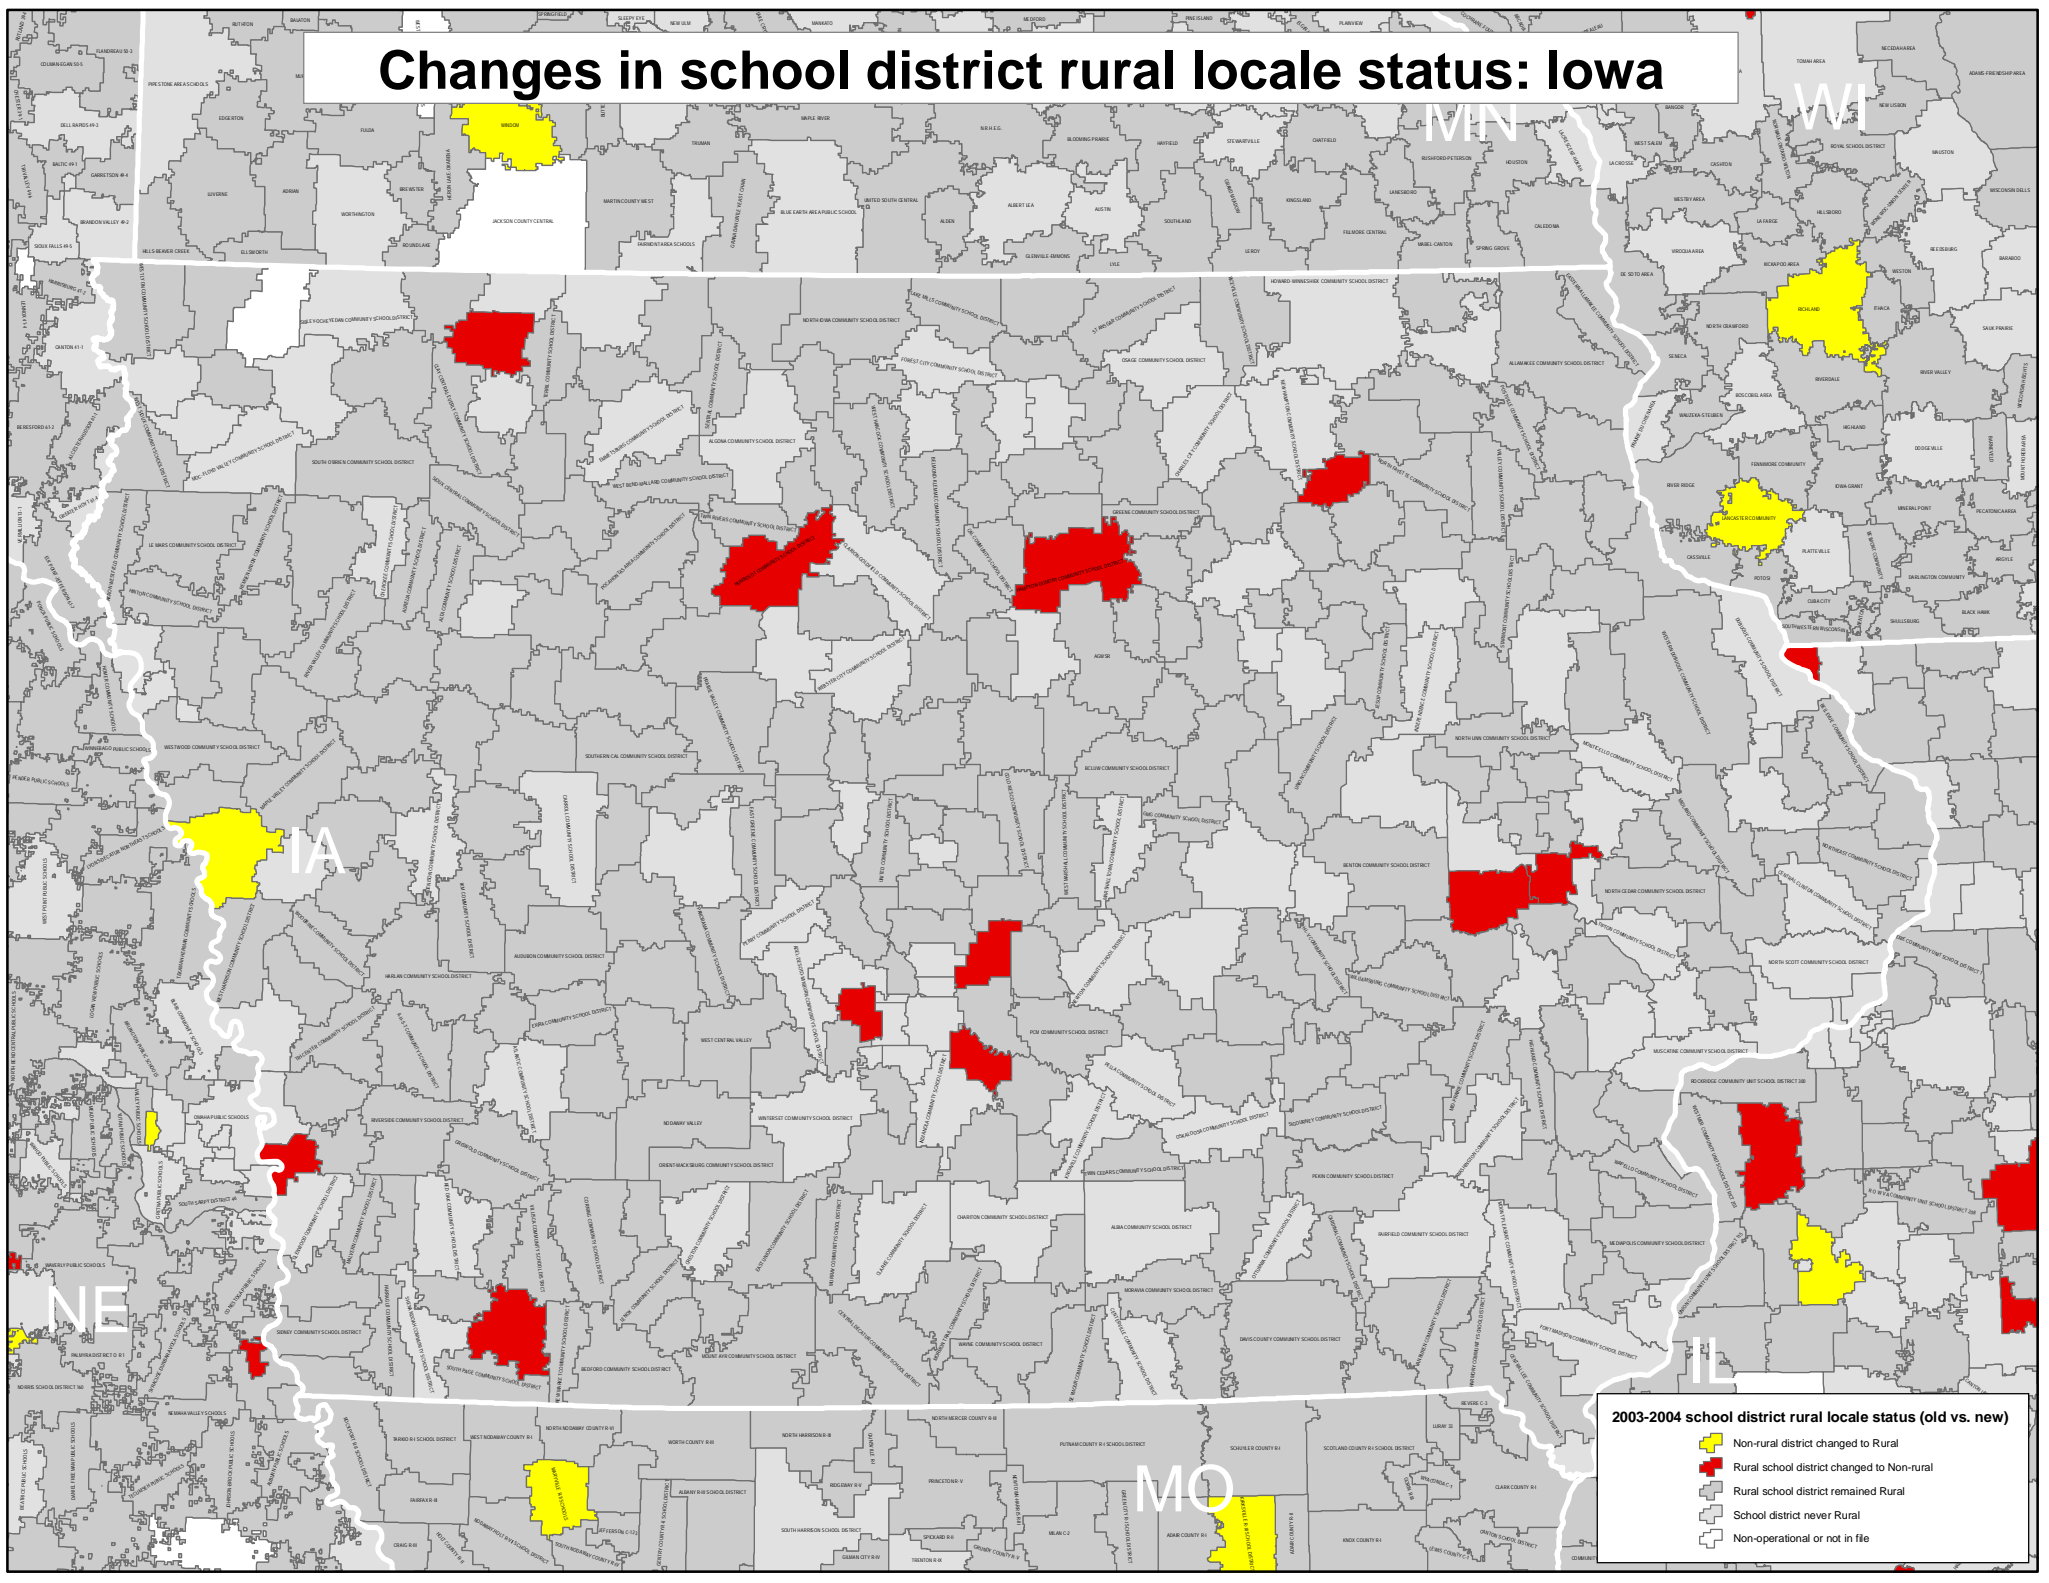

# Changes in school district rural locale status: Iowa

**2003-2004 school district rural locale status (old vs. new)**

- Non-rural district changed to Rural
- Rural school district changed to Non-rural
- Rural school district remained Rural
- School district never Rural
- Non-operational or not in file