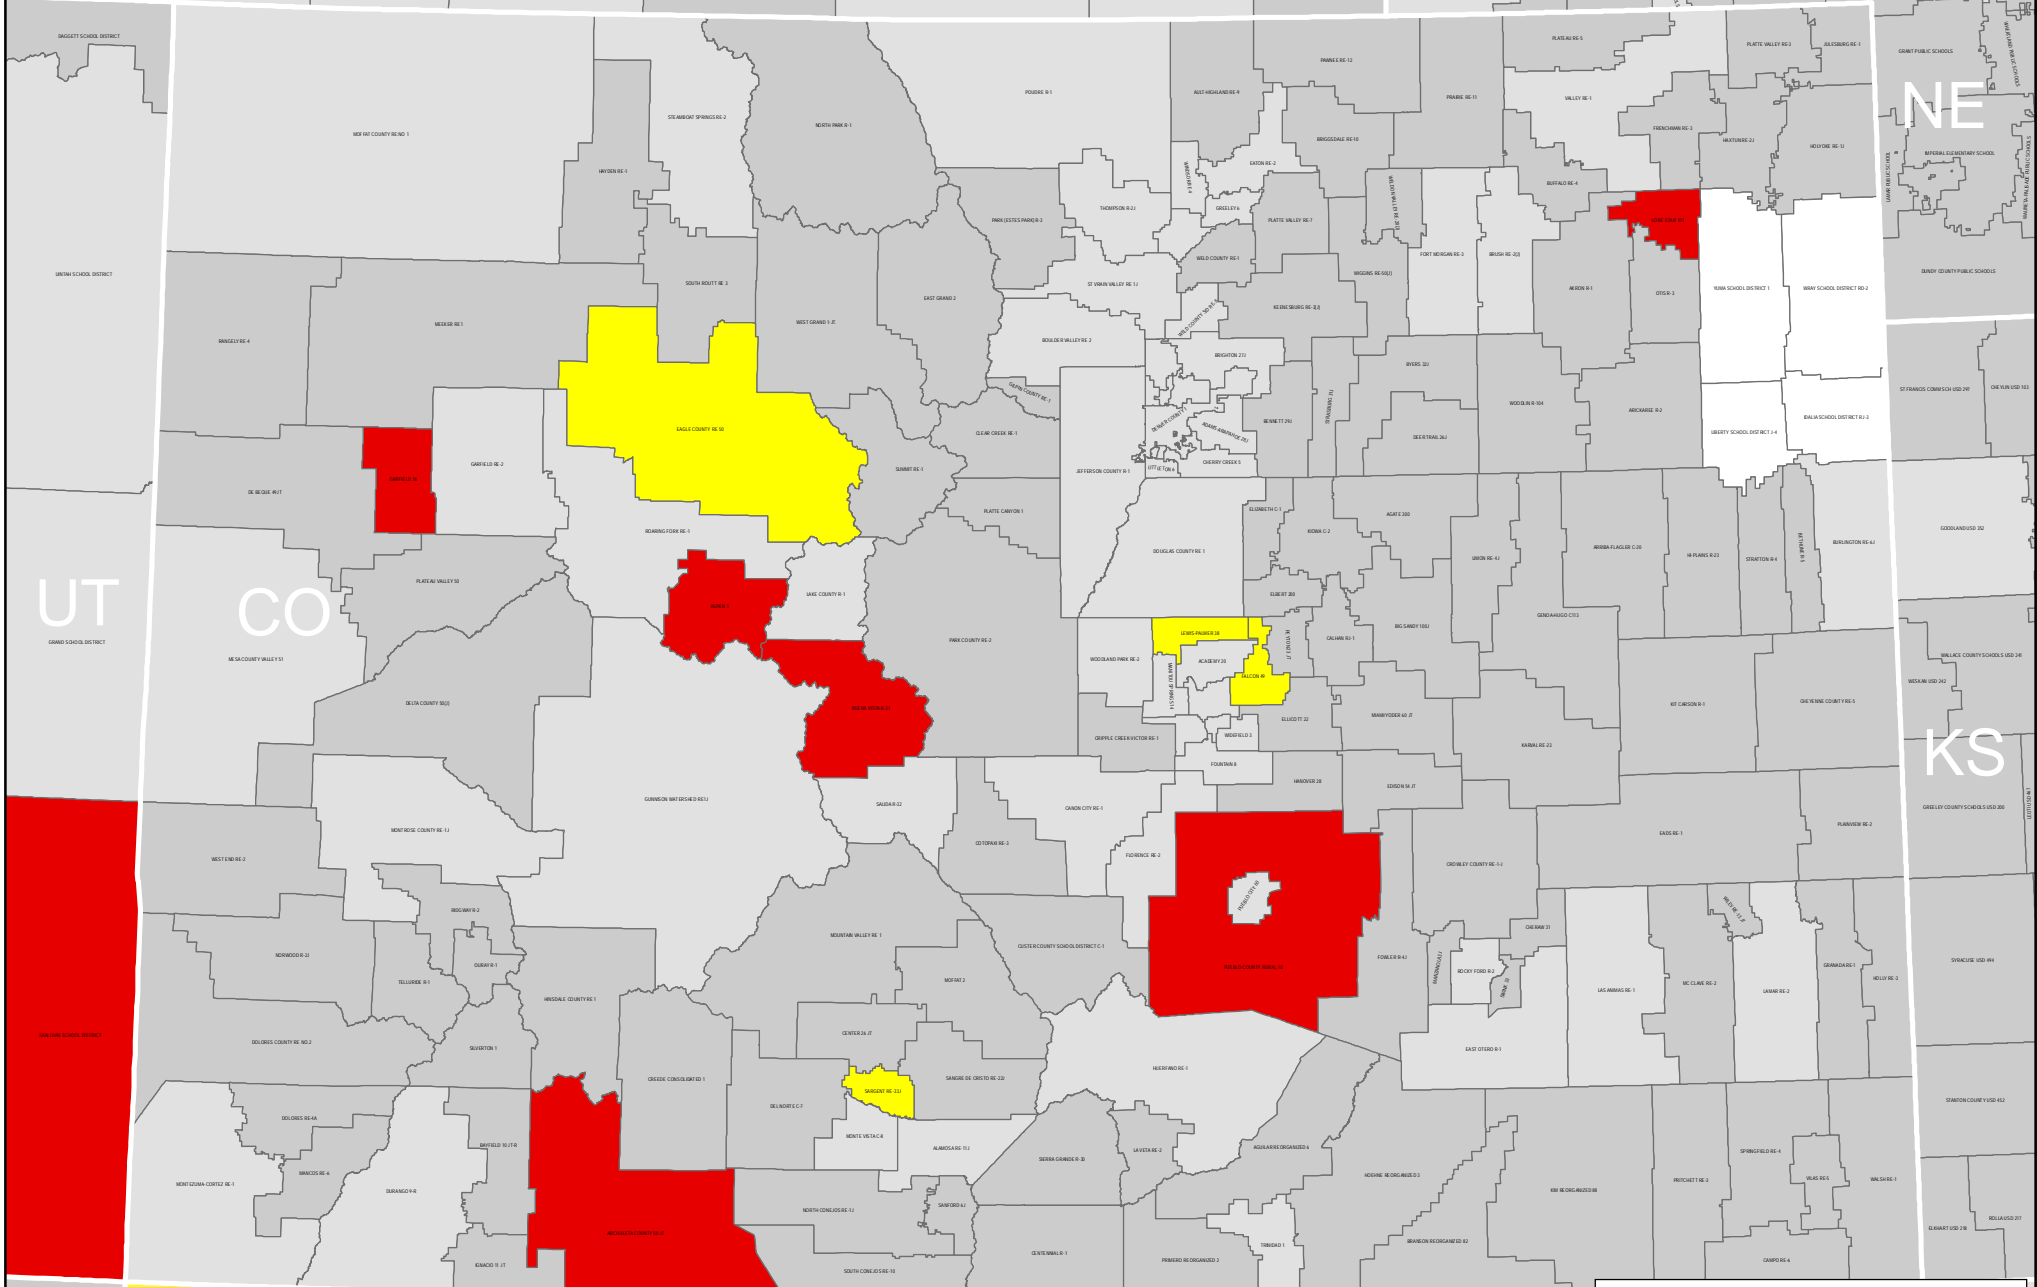

WY

Changes in school district rural locale status: Colorado

2003-2004 school district rural locale status (old vs. new)

- Non-rural district changed to Rural
- Rural school district changed to Non-rural
- Rural school district remained Rural
- School district never Rural
- Non-operational or not in file