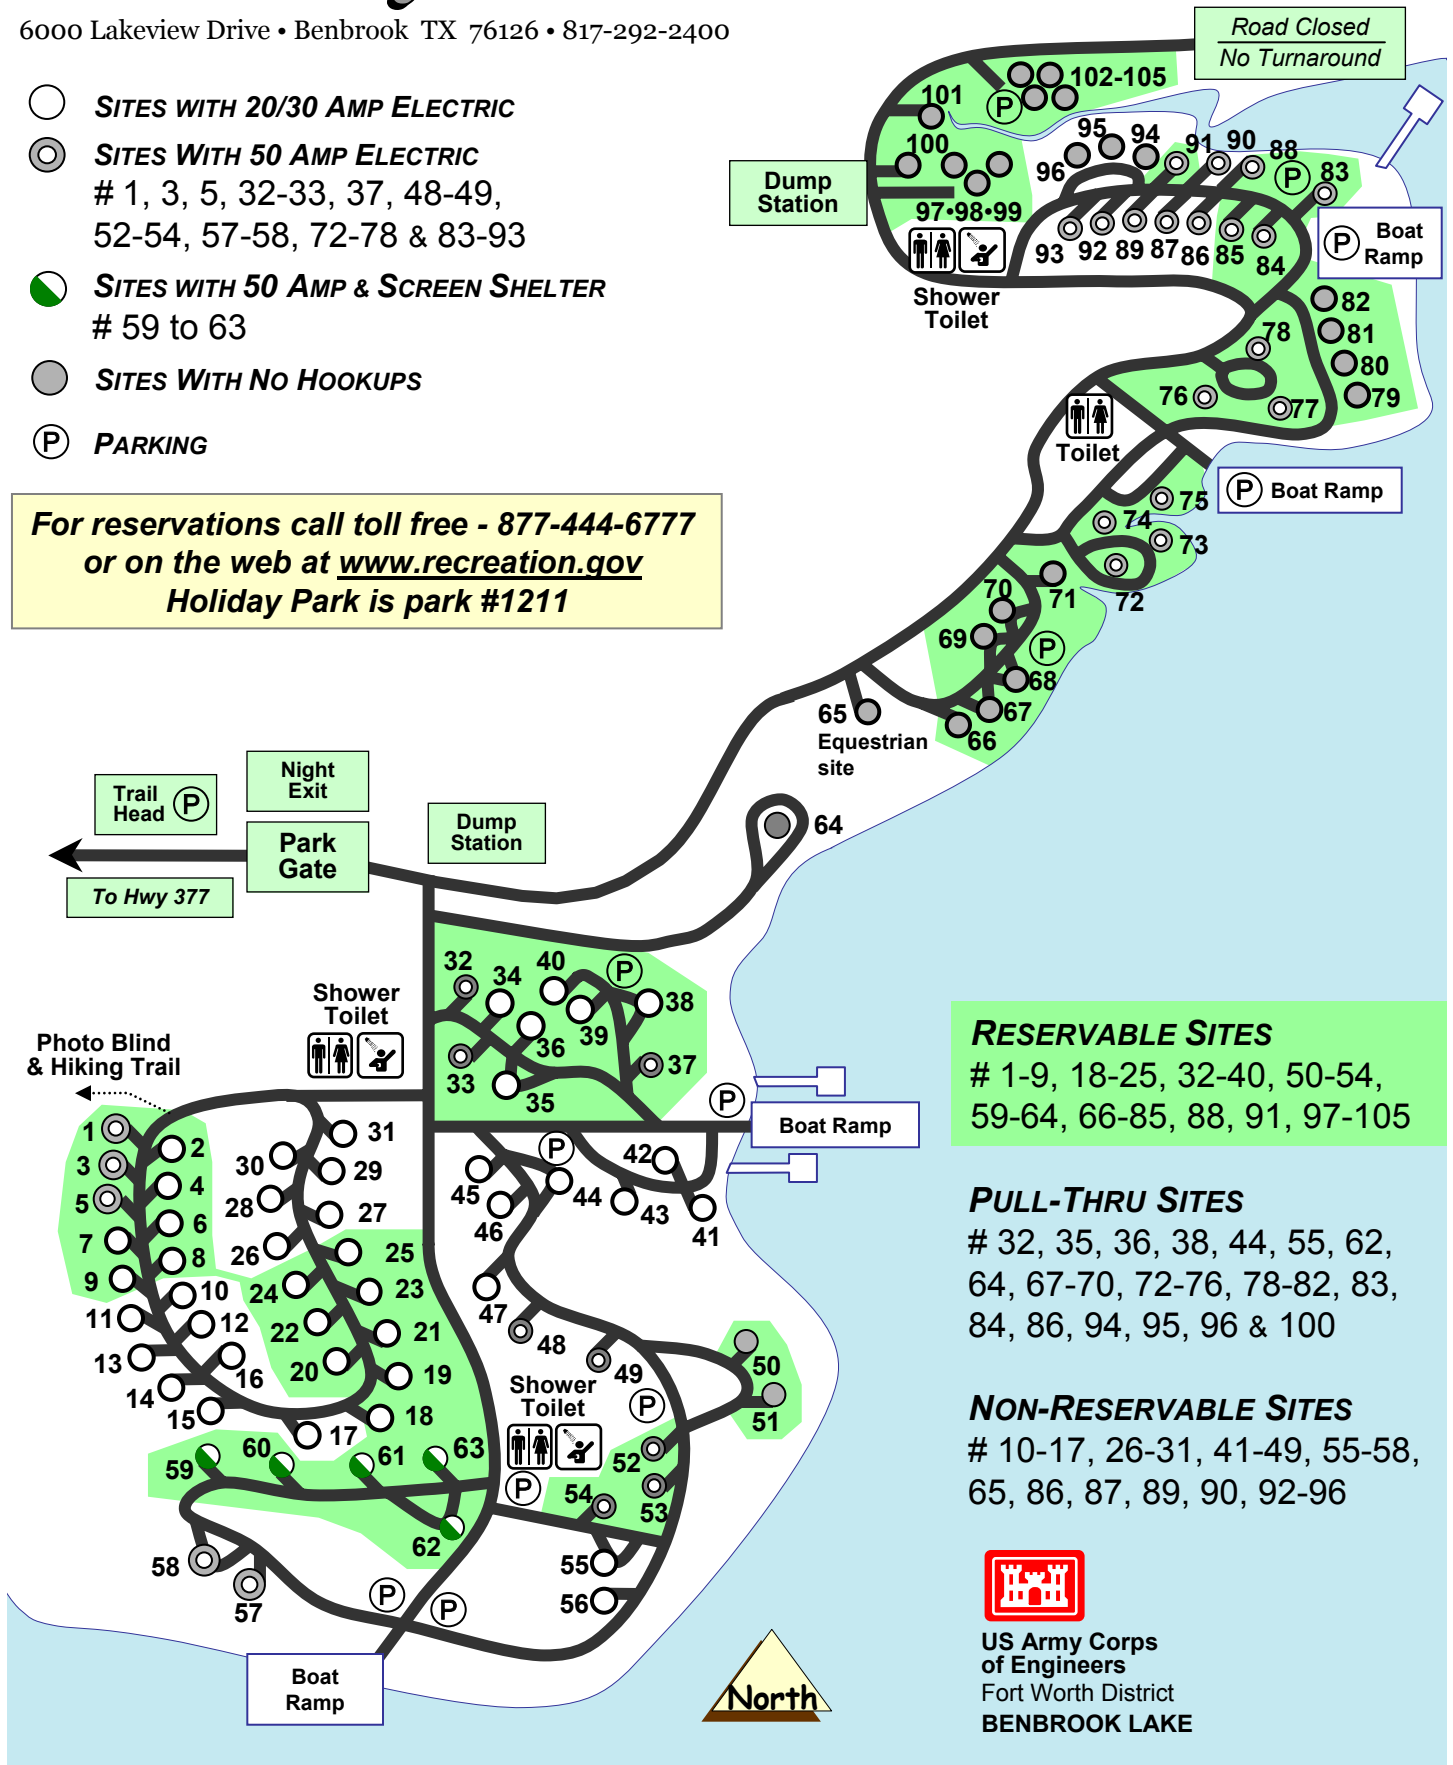

Holiday Park

6000 Lakeview Drive • Benbrook TX 76126 • 817-292-2400

- SITES WITH 20/30 AMP ELECTRIC
- ⊙ SITES WITH 50 AMP ELECTRIC
1, 3, 5, 32-33, 37, 48-49,
52-54, 57-58, 72-78 & 83-93
- SITES WITH 50 AMP & SCREEN SHELTER
59 to 63
- SITES WITH NO HOOKUPS
- Ⓟ PARKING

For reservations call toll free - 877-444-6777
or on the web at www.recreation.gov
Holiday Park is park #1211

RESERVABLE SITES
1-9, 18-25, 32-40, 50-54,
59-64, 66-85, 88, 91, 97-105

PULL-THRU SITES
32, 35, 36, 38, 44, 55, 62,
64, 67-70, 72-76, 78-82, 83,
84, 86, 94, 95, 96 & 100

NON-RESERVABLE SITES
10-17, 26-31, 41-49, 55-58,
65, 86, 87, 89, 90, 92-96

US Army Corps
of Engineers
Fort Worth District
BENBROOK LAKE