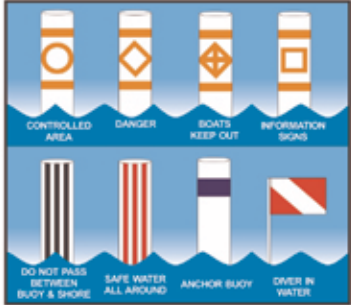

LAKE NAVIGATION AID and MARKER SYSTEM