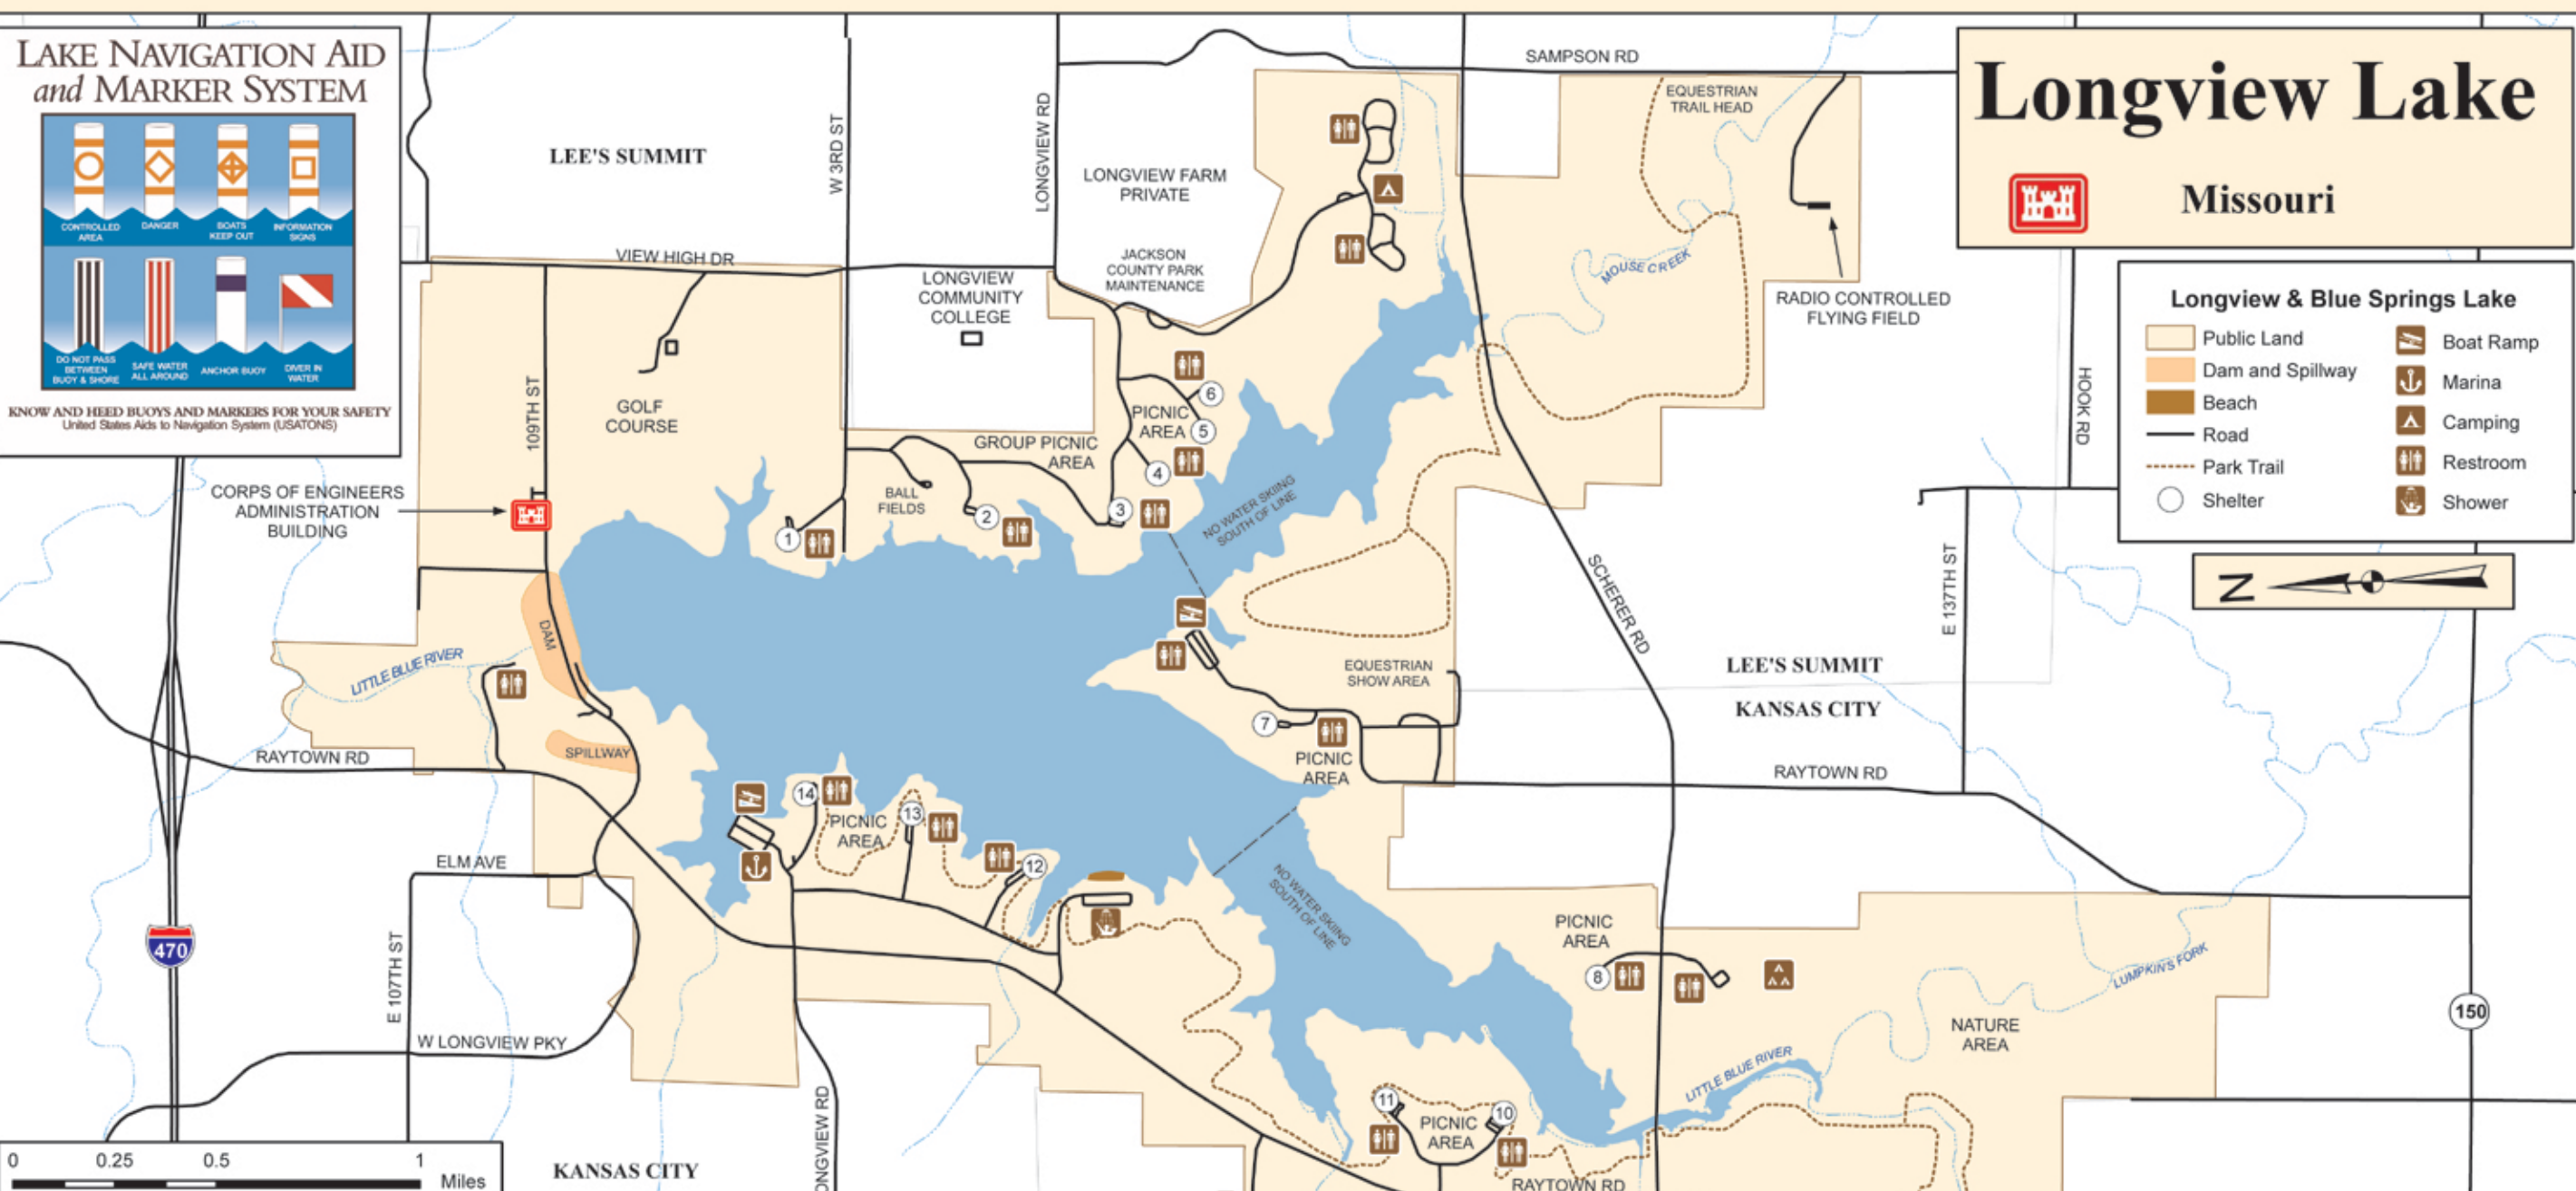

LAKE NAVIGATION AID and MARKER SYSTEM

Longview Lake

Missouri

Longview & Blue Springs Lake

- Public Land
- Dam and Spillway
- Beach
- Road
- Park Trail
- Shelter
- Boat Ramp
- Marina
- Camping
- Restroom
- Shower