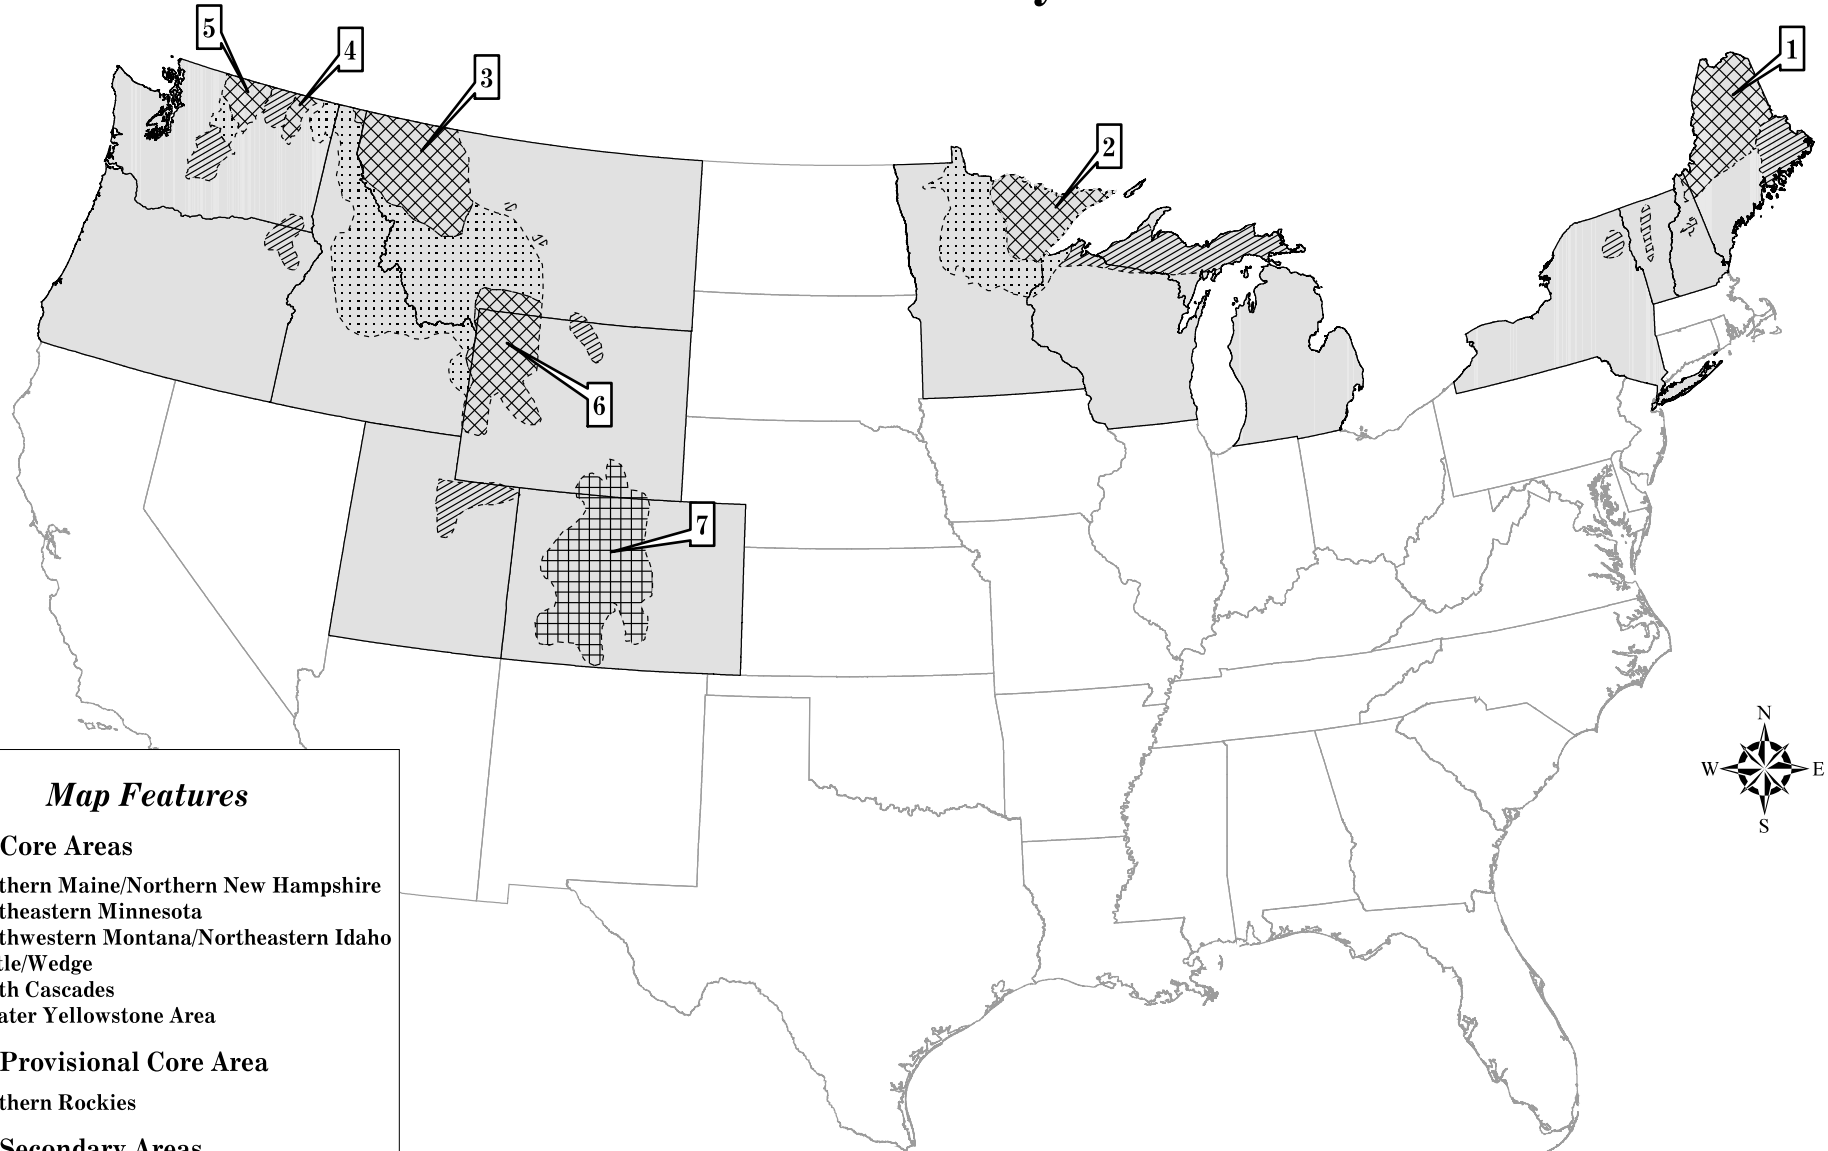

Figure 1: Canada Lynx Recovery Areas

Preliminary

Map Features

- Core Areas**
 - 1. Northern Maine/Northern New Hampshire
 - 2. Northeastern Minnesota
 - 3. Northwestern Montana/Northeastern Idaho
 - 4. Kettle/Wedge
 - 5. North Cascades
 - 6. Greater Yellowstone Area
- Provisional Core Area**
 - 7. Southern Rockies
- Secondary Areas**
- Peripheral Areas**
- States Where Listed**
- State Boundaries**

Map compiled by USFWS, Bismarck, ND, June 14, 2005. All features are for representative purposes only and may not depict the actual size, shape and/or boundary.