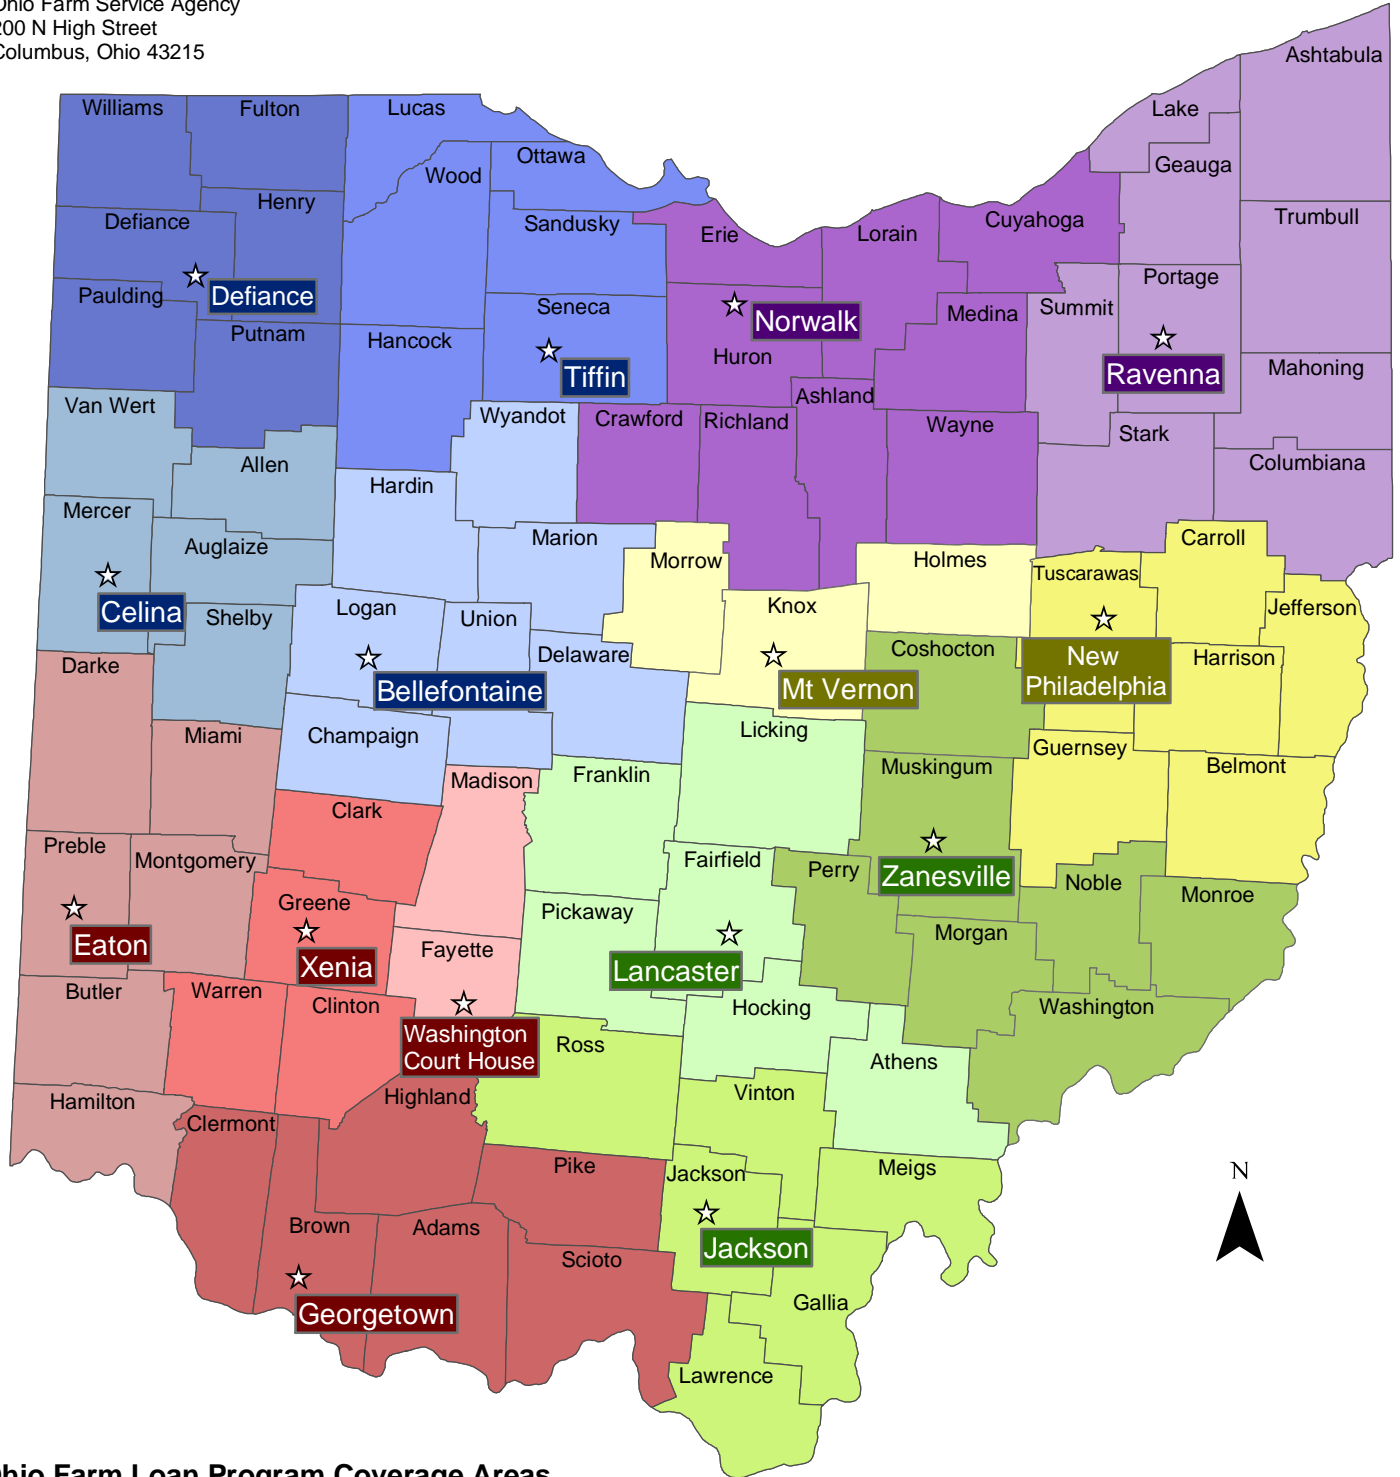

Ohio Farm Loan Program (FLP) County Coverage

Ohio Farm Service Agency
200 N High Street
Columbus, Ohio 43215

Ohio Farm Loan Program Coverage Areas

- | | | |
|----------------------------|-------------------------------|-------------------------------------|
| ☆ FLP Office Location | Eaton Service Area | Tiffin Service Area |
| Bellefontaine Service Area | Georgetown Service Area | Washington Court House Service Area |
| Celina Service Area | Jackson Service Area | Xenia Service Area |
| Defiance Service Area | Lancaster Service Area | Zanesville Service Area |
| | Mt. Vernon Service Area | |
| | New Philadelphia Service Area | |
| | Norwalk Service Area | |
| | Ravenna Service Area | |