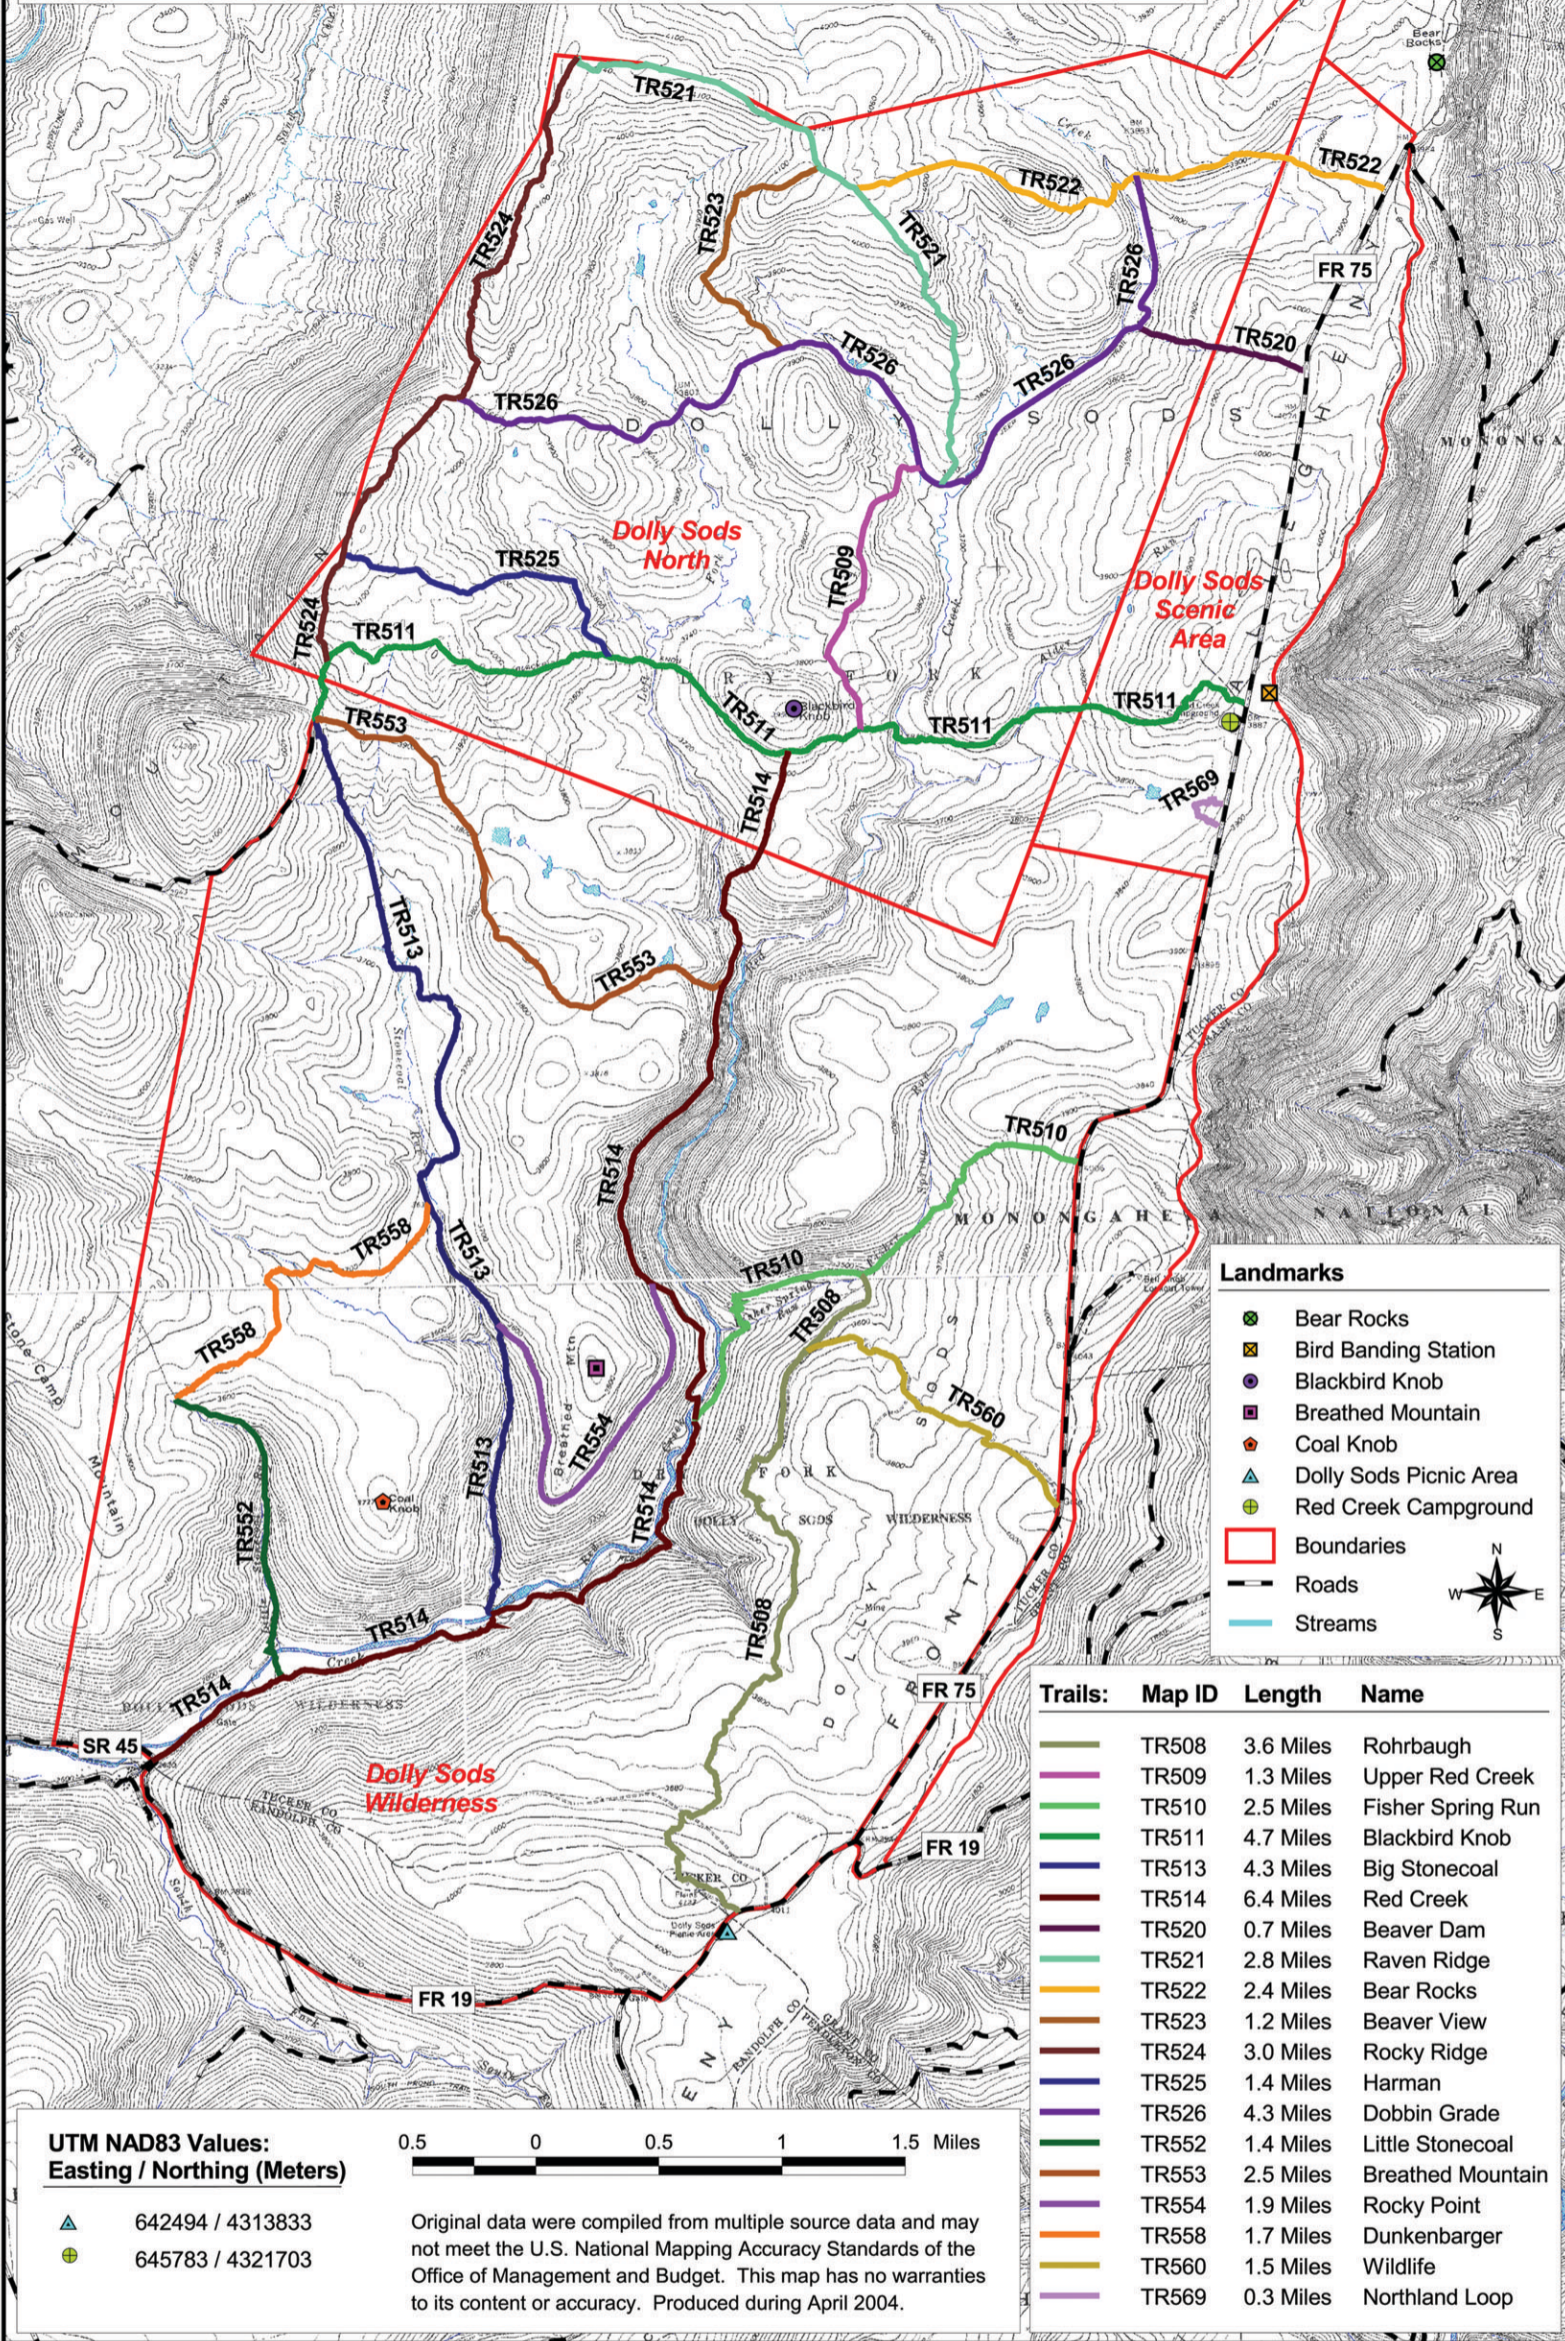

Dolly Sods Wilderness, Dolly Sods North, and Dolly Sods Scenic Area Map Monongahela National Forest, West Virginia

US Army Corps of Engineers
Huntington District

<http://www.lrh.usace.army.mil>