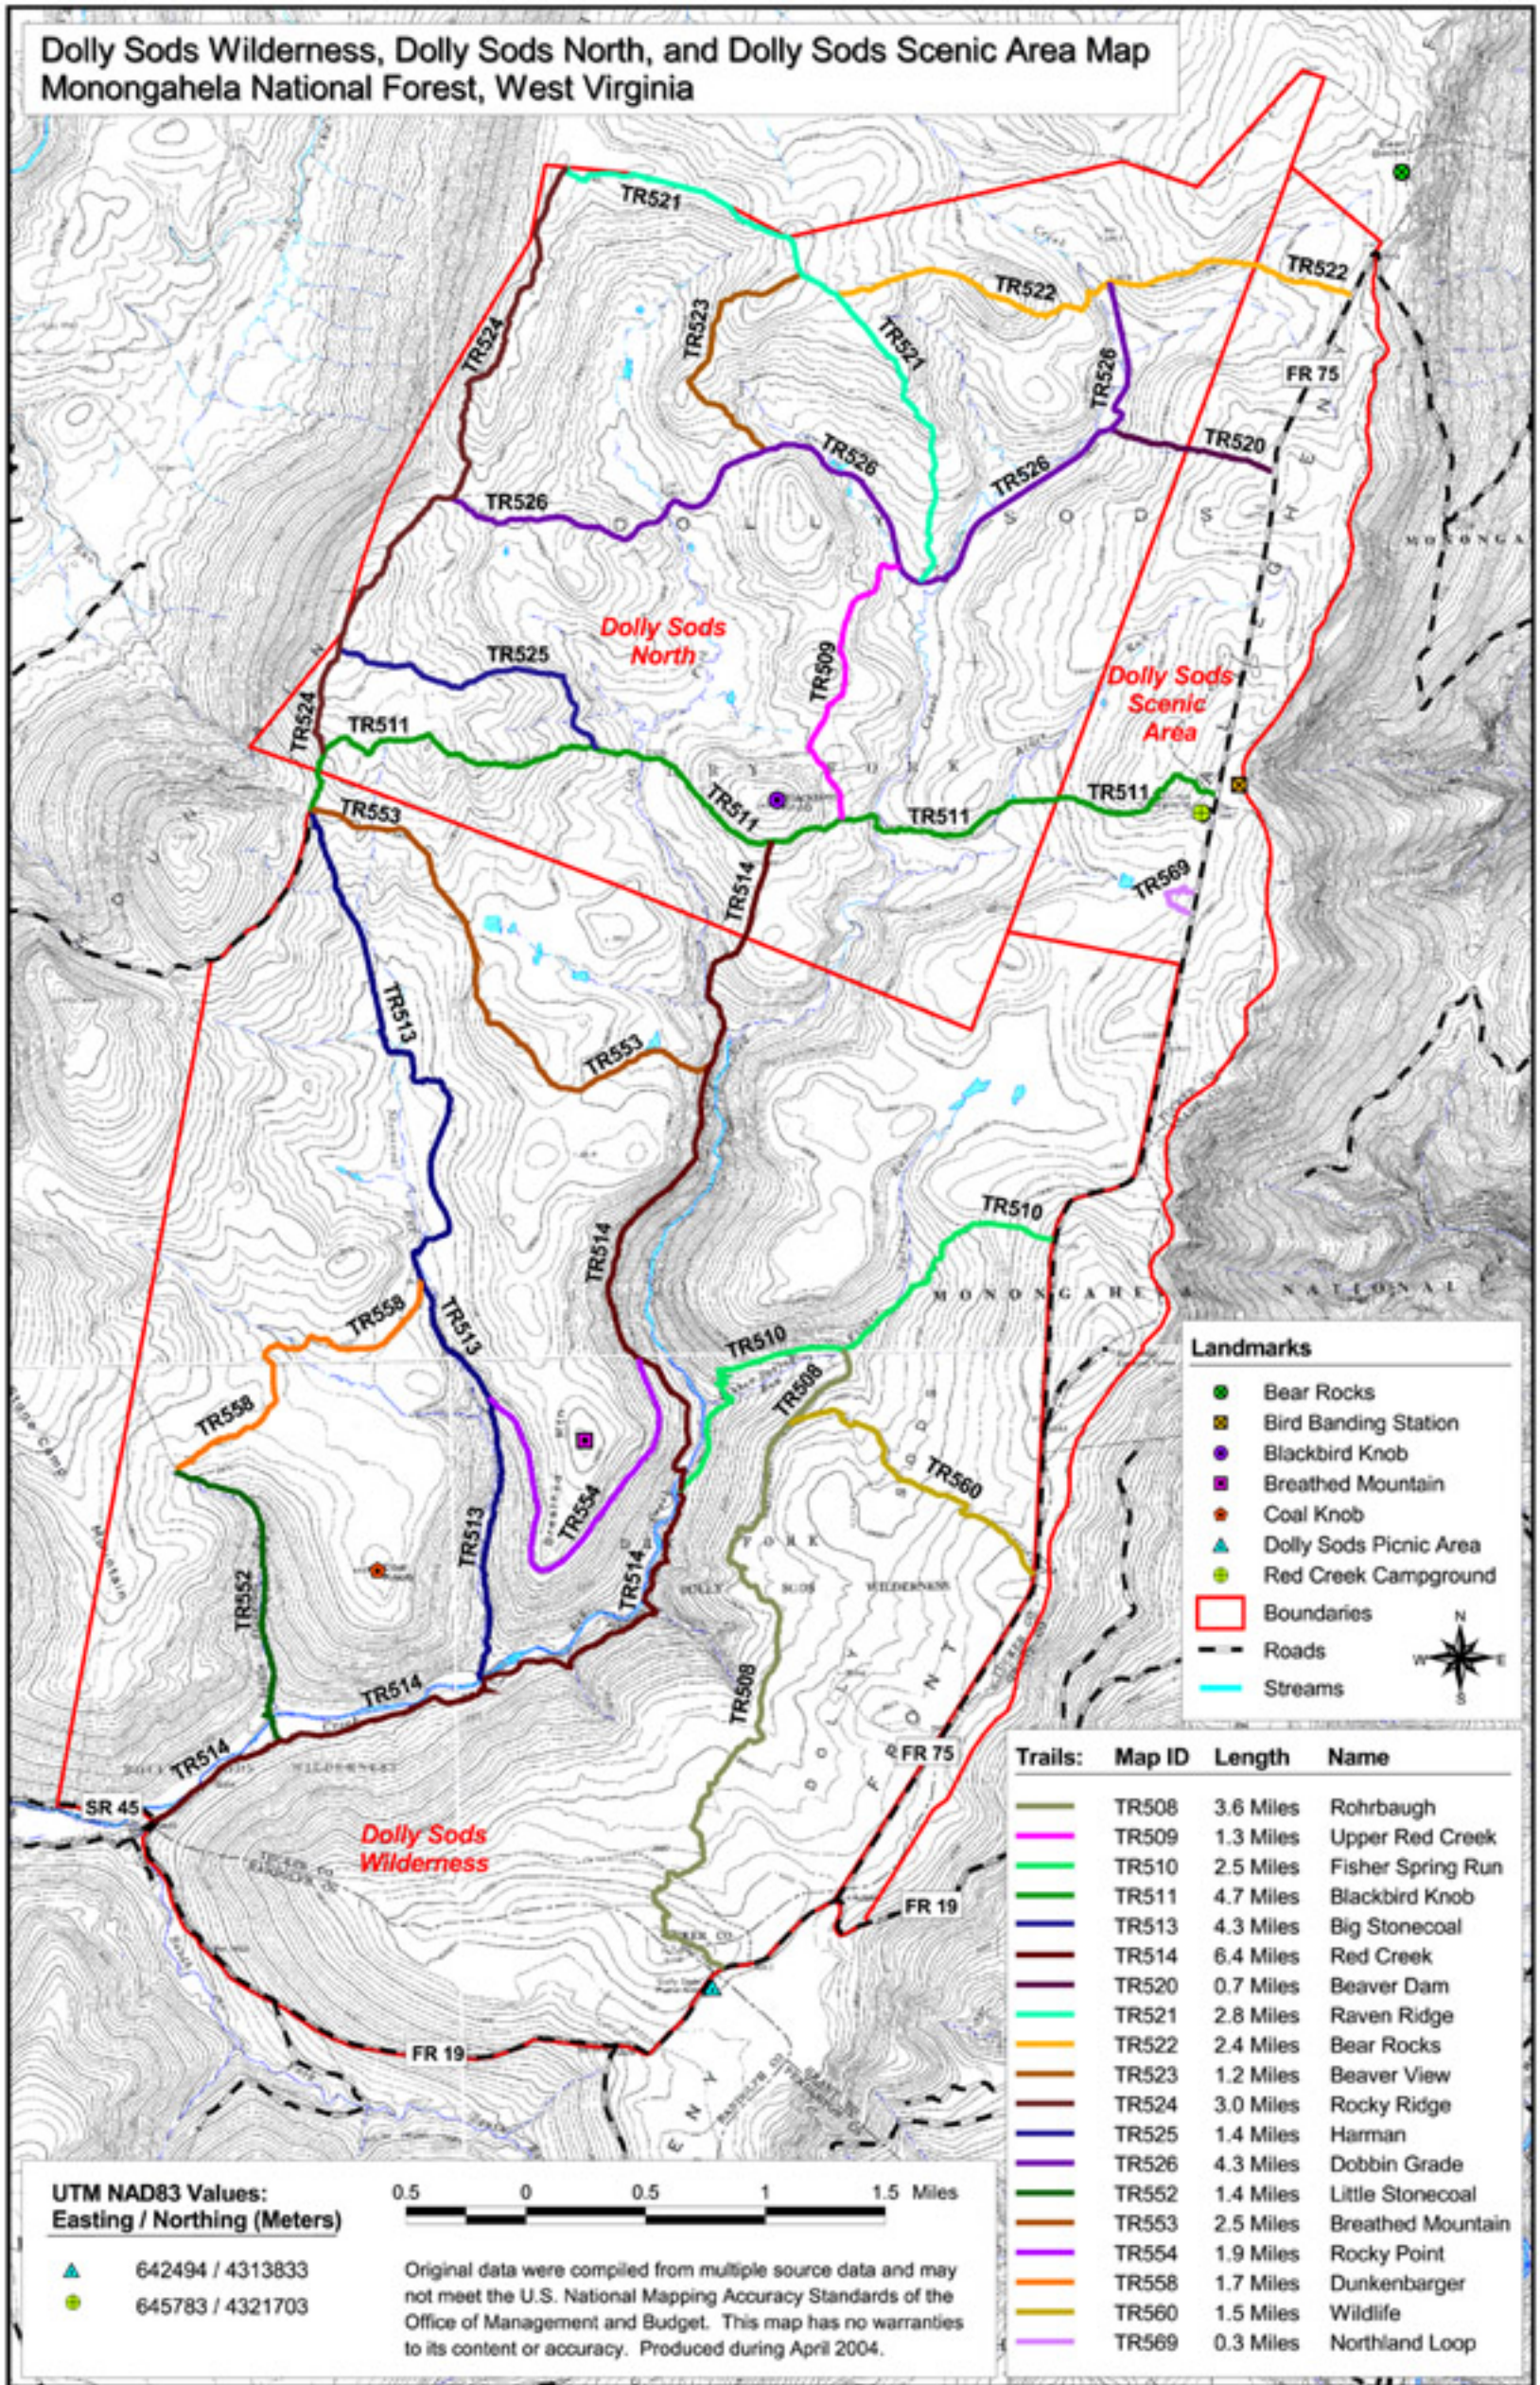

Dolly Sods Wilderness, Dolly Sods North, and Dolly Sods Scenic Area Map
Monongahela National Forest, West Virginia

US Army Corps of Engineers
 Huntington District

<http://www.lrh.usace.army.mil>