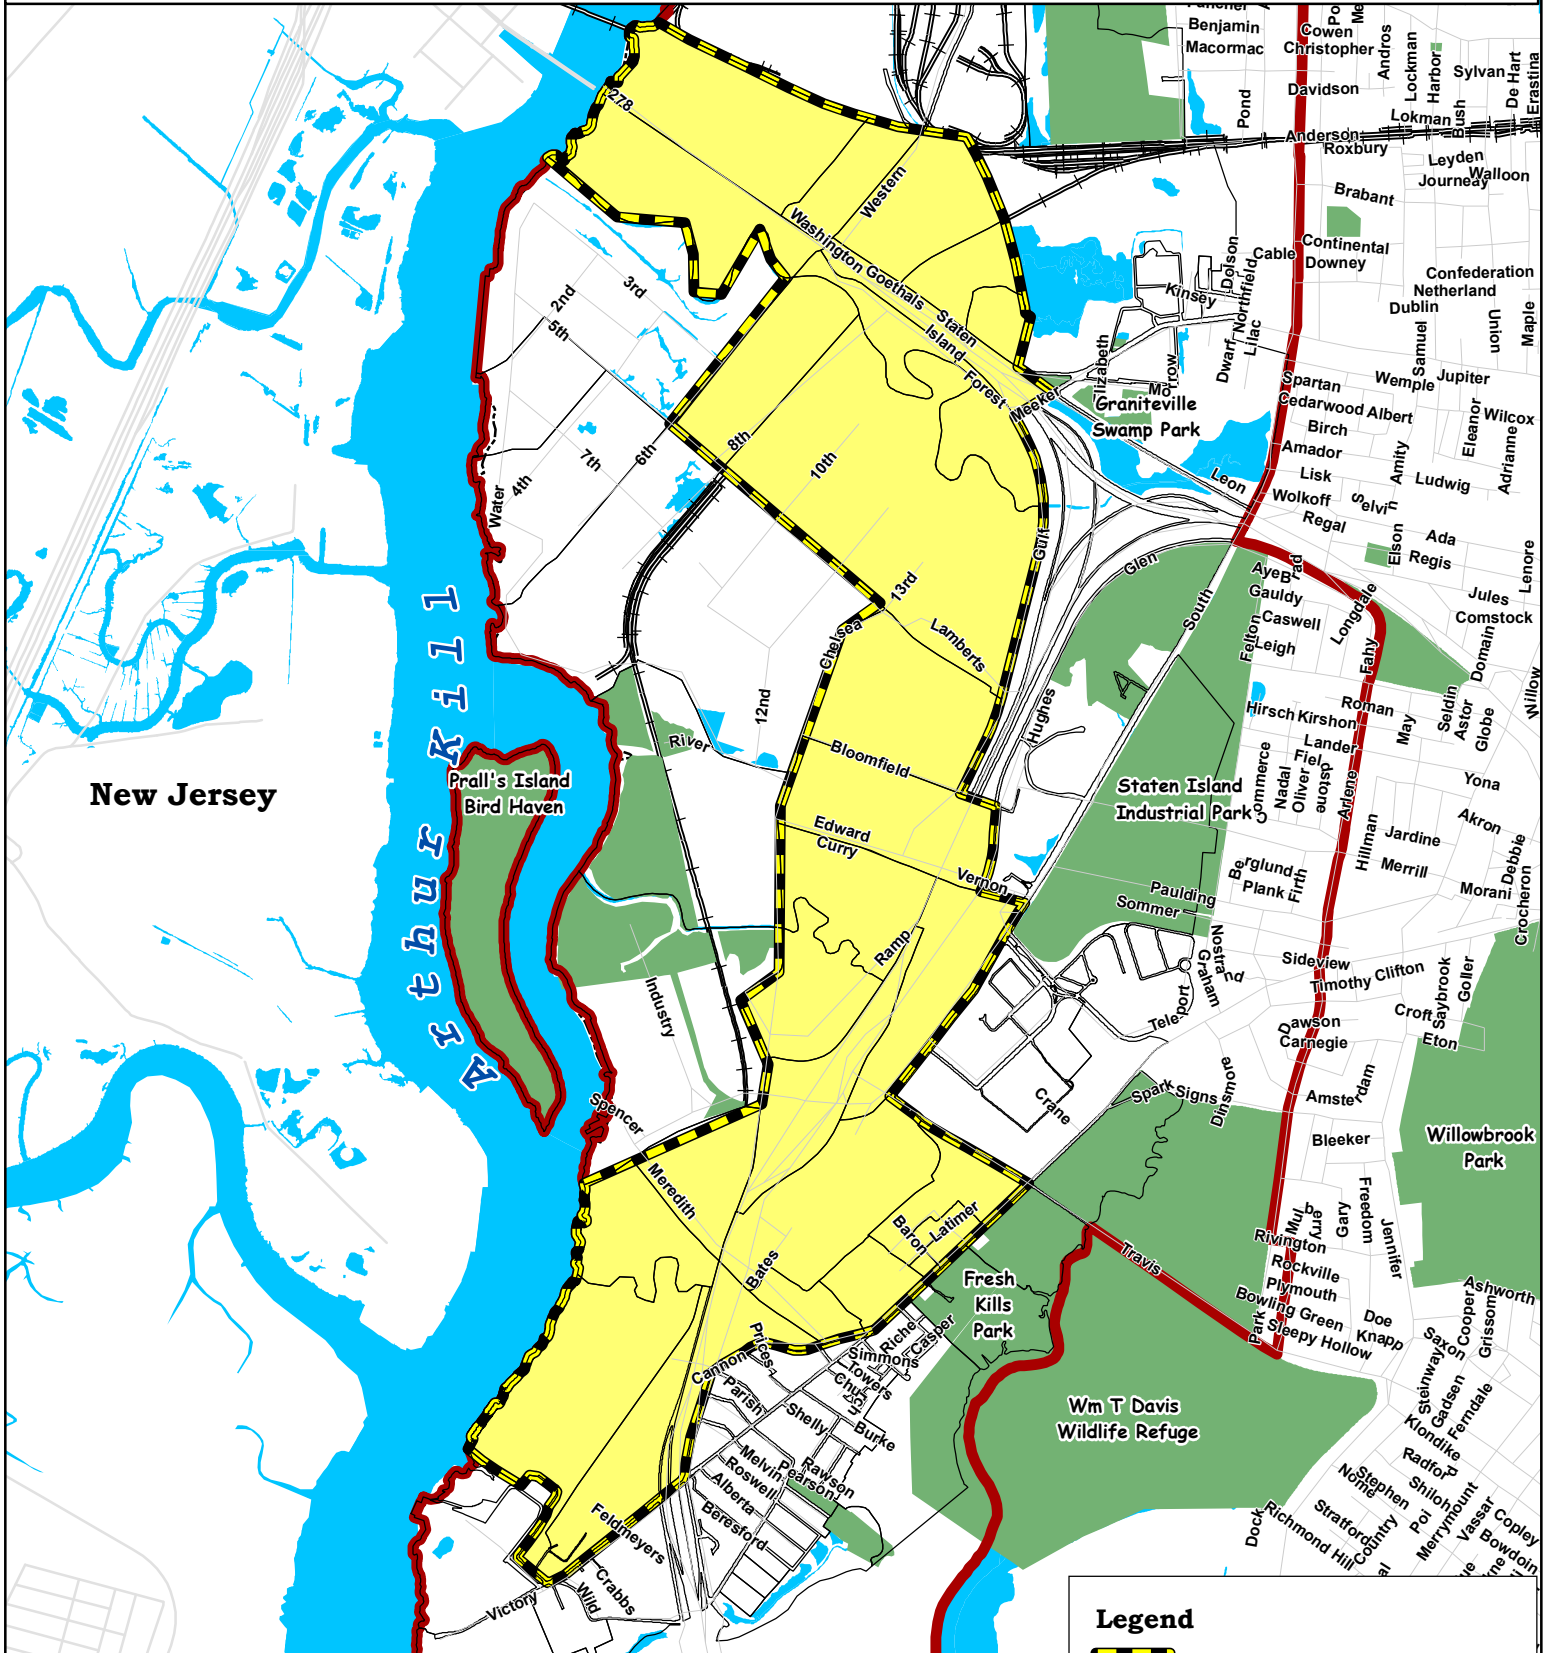

ASIAN LONGHORNED BEETLE ERADICATION PROGRAM STATEN ISLAND 2008 TREATMENT

Legend

-  SI Treatment
-  Staten Island Quarantine Zone
-  Staten Island Parks
-  Railroad
-  Water

ANIMAL AND PLANT HEALTH INSPECTION SERVICE
PLANT PROTECTION AND QUARANTINE
ASIAN LONGHORNED BEETLE COOPERATIVE ERADICATION PROGRAM