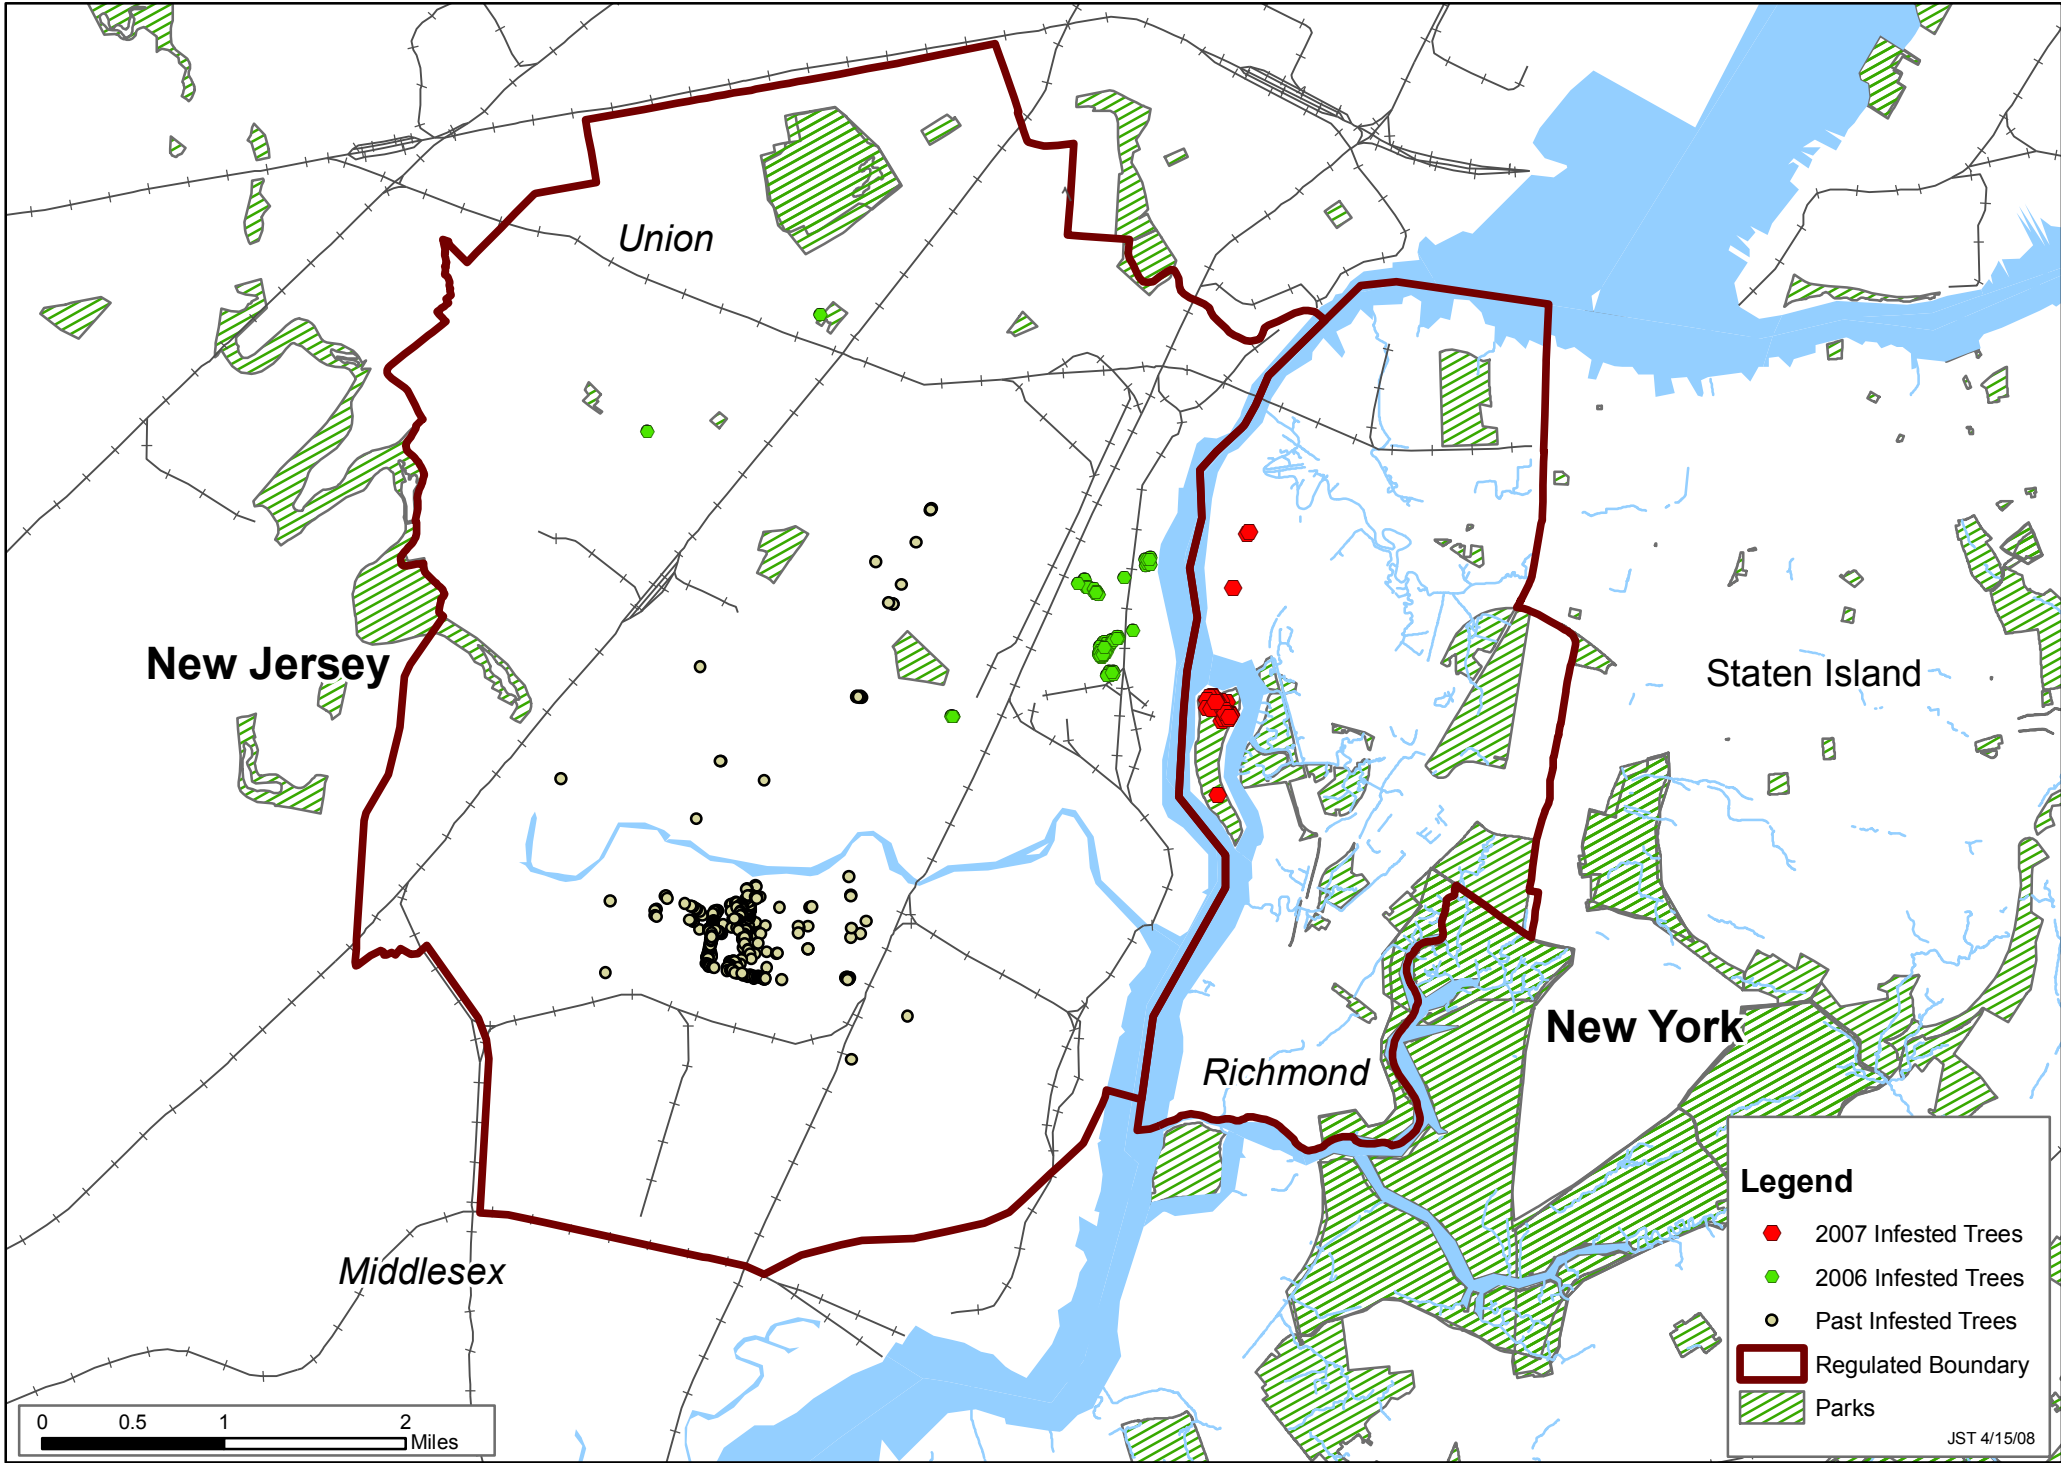

Asian Longhorned Beetle Program: Staten Island, New York, and Middlesex/Union Counties, New Jersey

Legend

- 2007 Infested Trees
- 2006 Infested Trees
- Past Infested Trees
- ▭ Regulated Boundary
- ▨ Parks