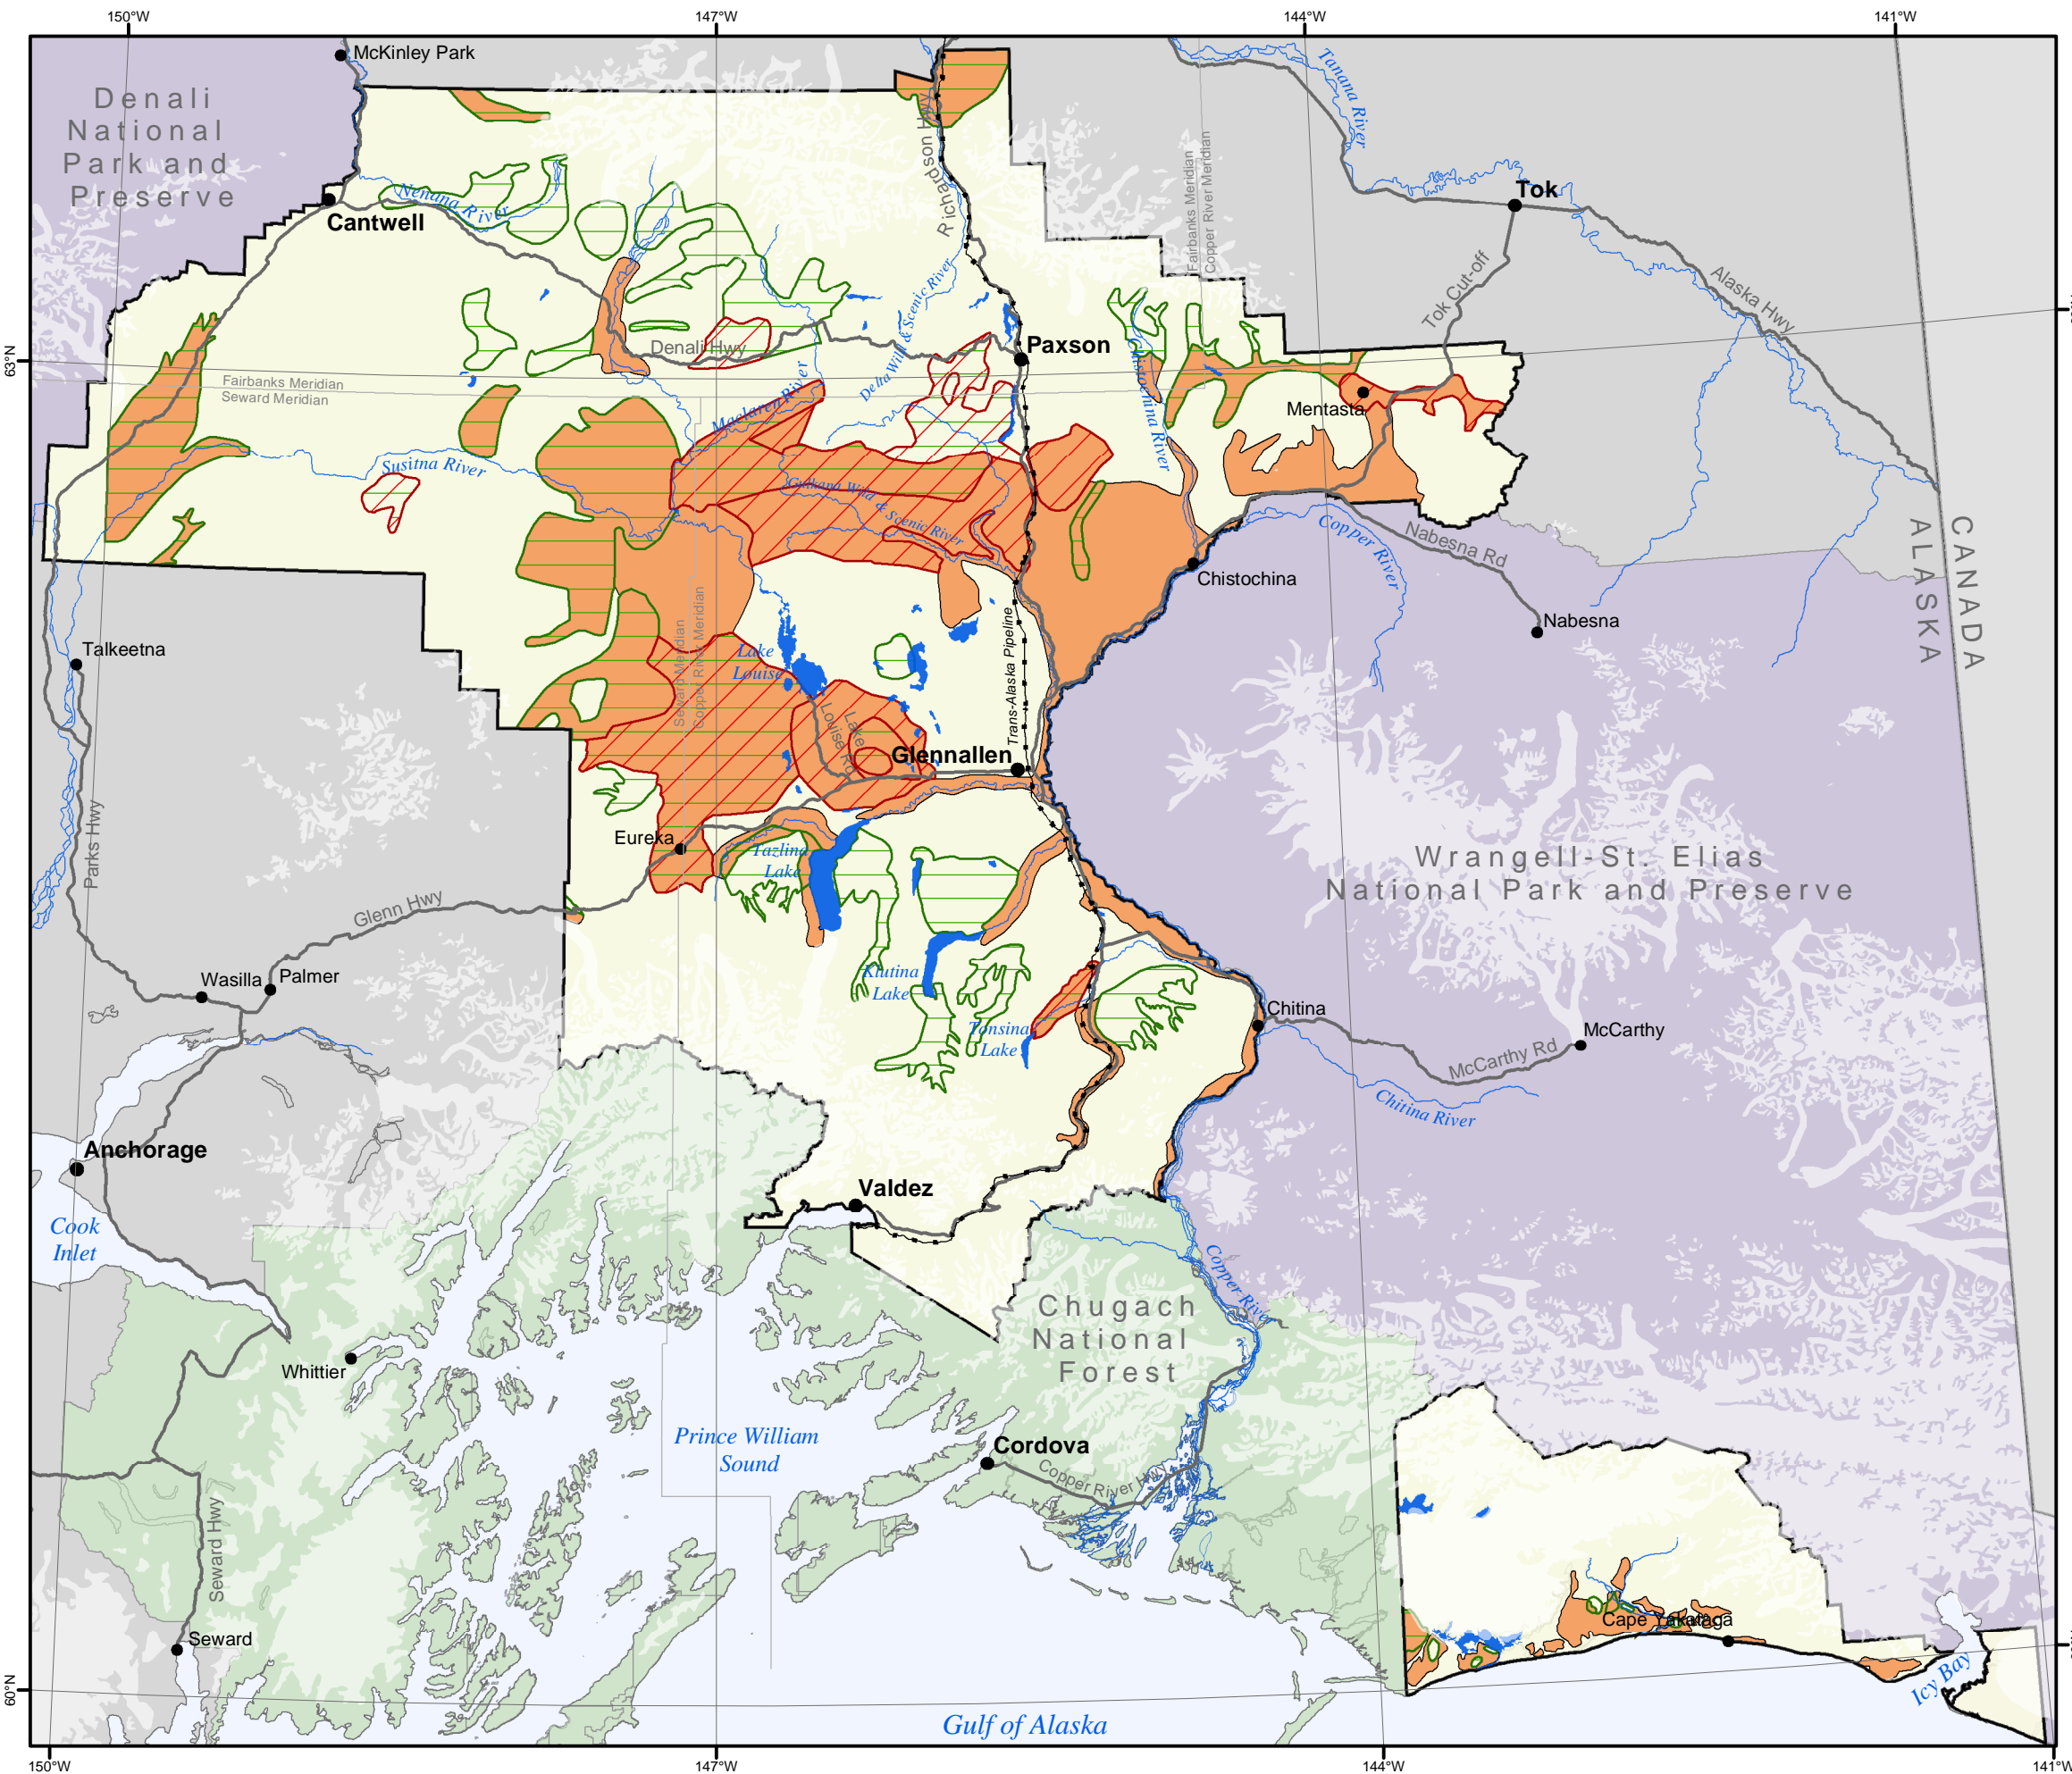

Moose Habitat

Map 3

Bureau of Land Management Glennallen Field Office

East Alaska Resource Management Plan (EARMP)

-  EARMP Planning Area
-  Moose Winter Habitat
-  Moose Rutting Habitat
-  Moose Calving Habitat

1:1,700,000 1 inch equals 27 miles

Great care has been taken to ensure that the information represented is as accurate and complete as possible at the time of compilation. However, the information displayed on this map is intended to be used for graphic representation only. For official land status, refer to legal case-files and plats.
 data\RMP\Maps\RMP_Maps\03_moose June 2007