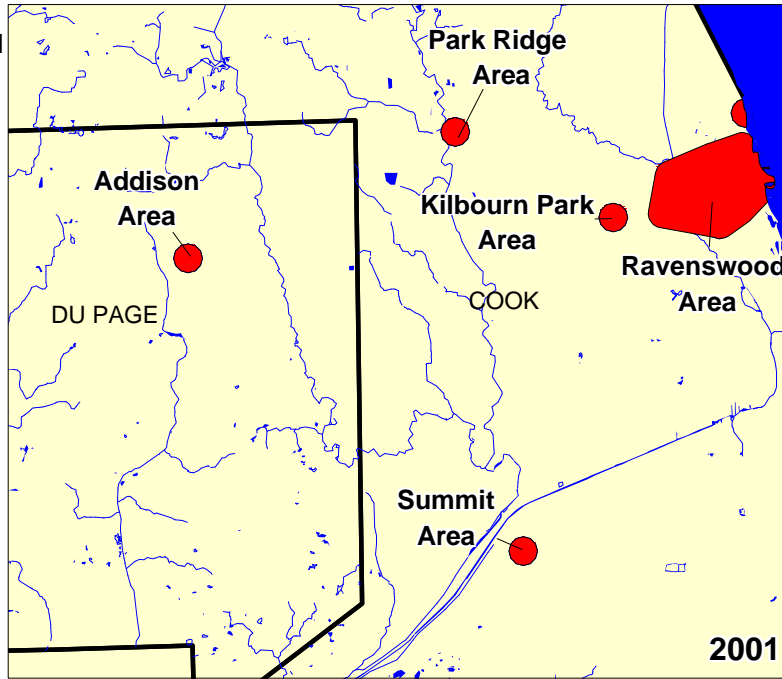

**ANIMAL AND PLANT
HEALTH INSPECTION
SERVICE**

**Cooperative Illinois State
Asian Longhorned Beetle
Eradication Program**

Survey, Regulatory,
and Control

Survey and Regulatory

Survey

Eradicated: No activities

Projected activities in outbreak
areas for selected calendar years.
The last indication of beetle
presence in the Chicago area is
expected to occur during 2003.