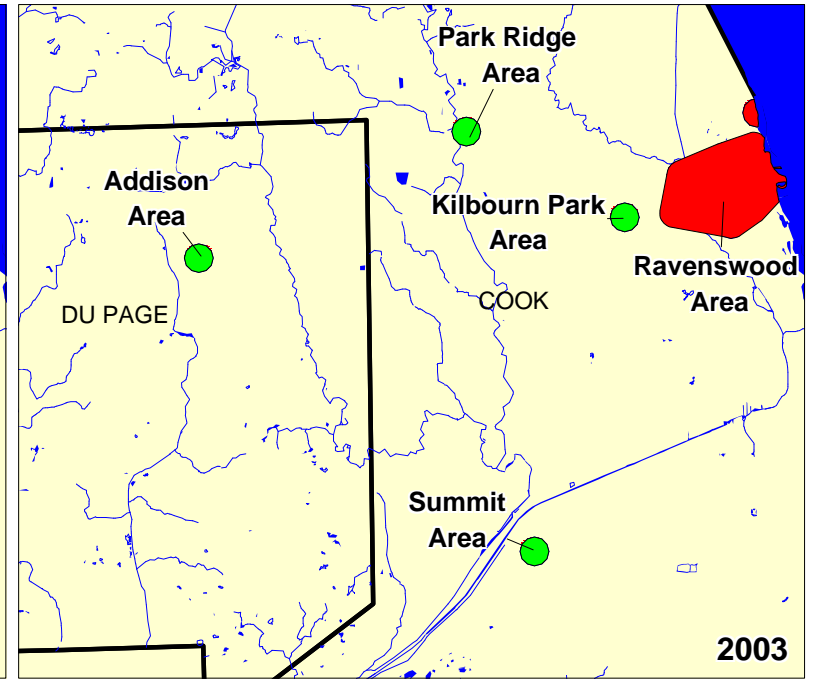

**ANIMAL AND PLANT
HEALTH INSPECTION
SERVICE**

**Cooperative Illinois State
Asian Longhorned Beetle
Eradication Program**

Survey, Regulatory,
and Control

Survey and Regulatory

Survey

Eradicated: No activities

Projected activities in outbreak
areas for selected calendar years.
The last indication of beetle
presence in the Chicago area is
expected to occur during 2003.