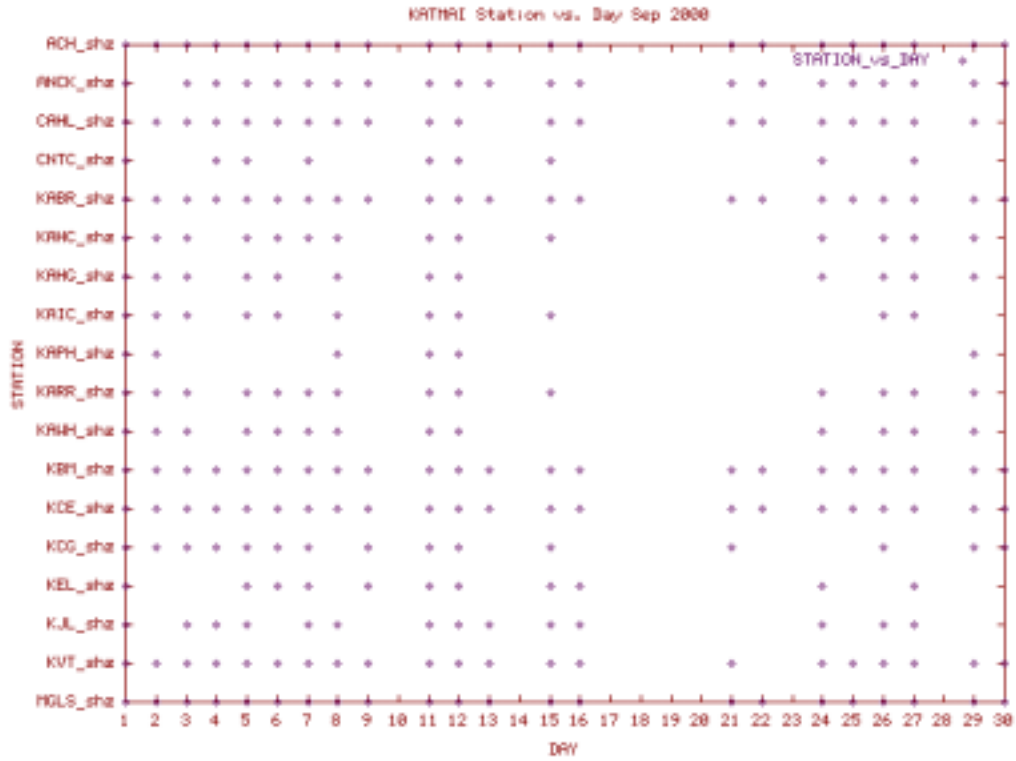

Station Use Plot for the Katmai volcanic group subnet for September 2000