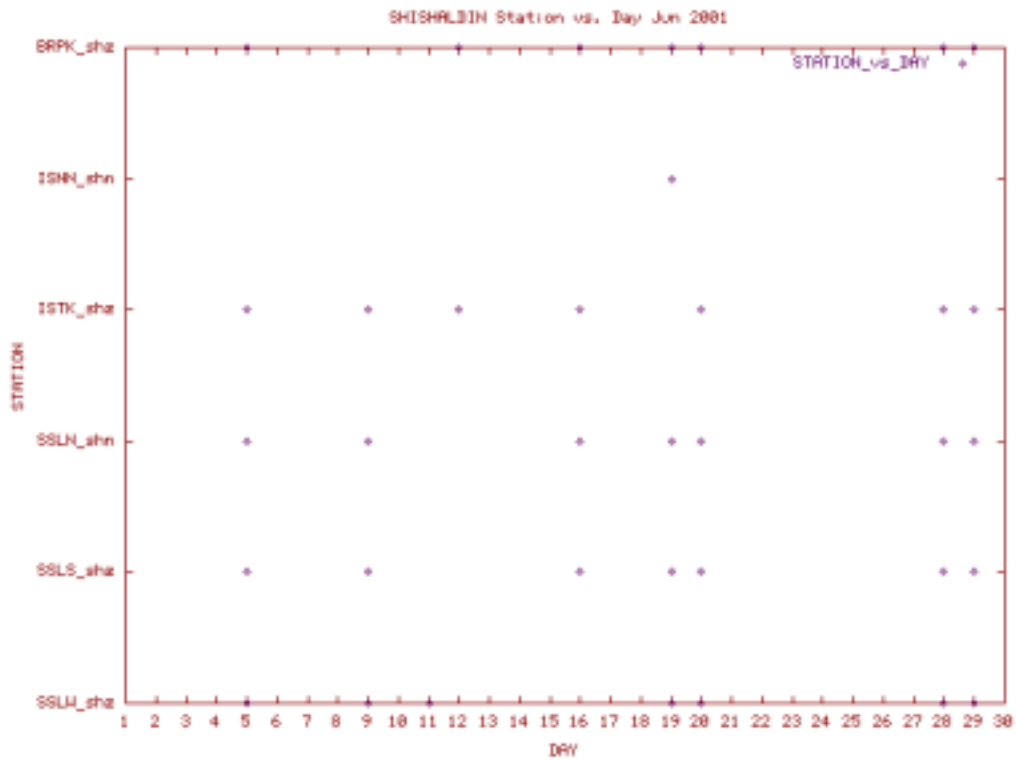

Station Use Plot for the Shishaldin subnet for June 2001