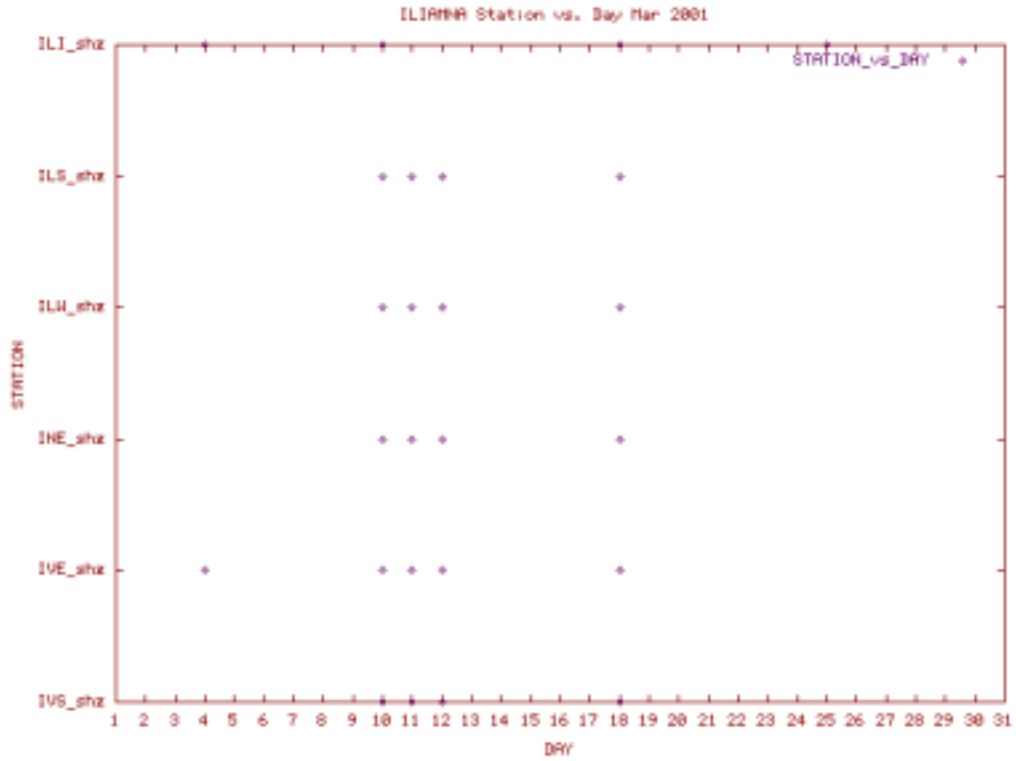

Station Use Plot for the Iliamna subnet for April 2000

Station Use Plot for the Iliamna subnet for May 2000

Station Use Plot for the Iliamna subnet for June 2000

Station Use Plot for the Iliamna subnet for September 2000

Station Use Plot for the Iliamna subnet for October 2000

Station Use Plot for the Iliamna subnet for November 2000

Station Use Plot for the Iliamna subnet for December 2000

Station Use Plot for the Iliamna subnet for January 2001

Station Use Plot for the Iliamna subnet for February 2001

Station Use Plot for the Iliamna subnet for March 2001

Station Use Plot for the Iliamna subnet for April 2001

Station Use Plot for the Iliamna subnet for May 2001