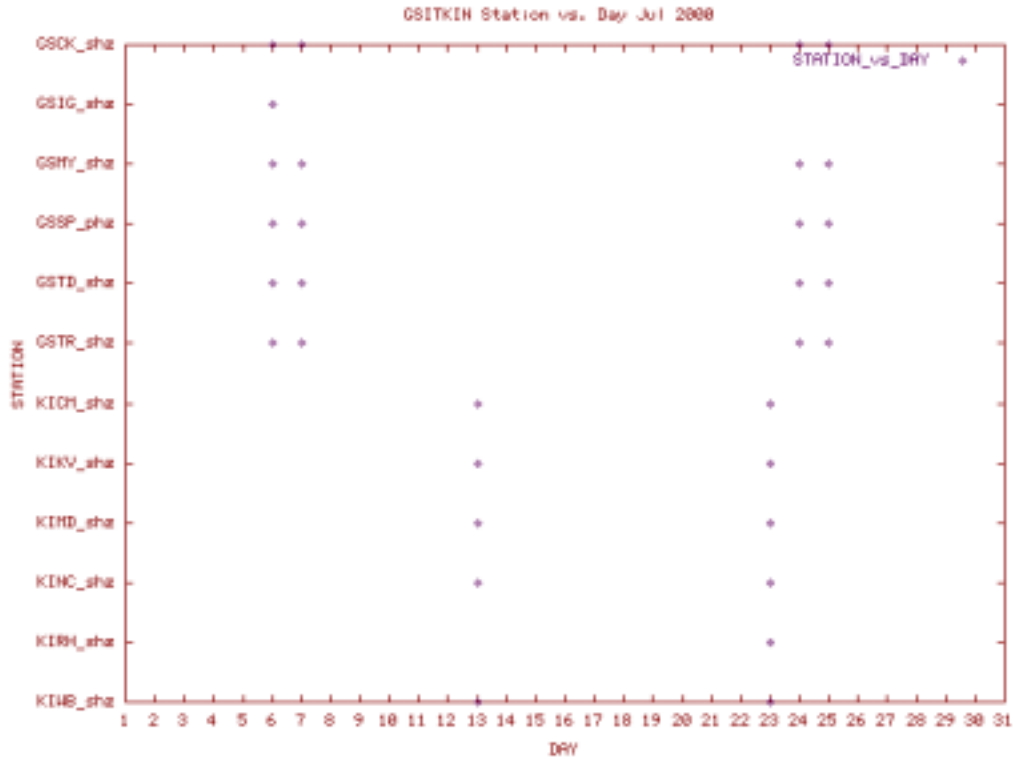

Station Use Plot for the Great Sitkin subnet for July 2000