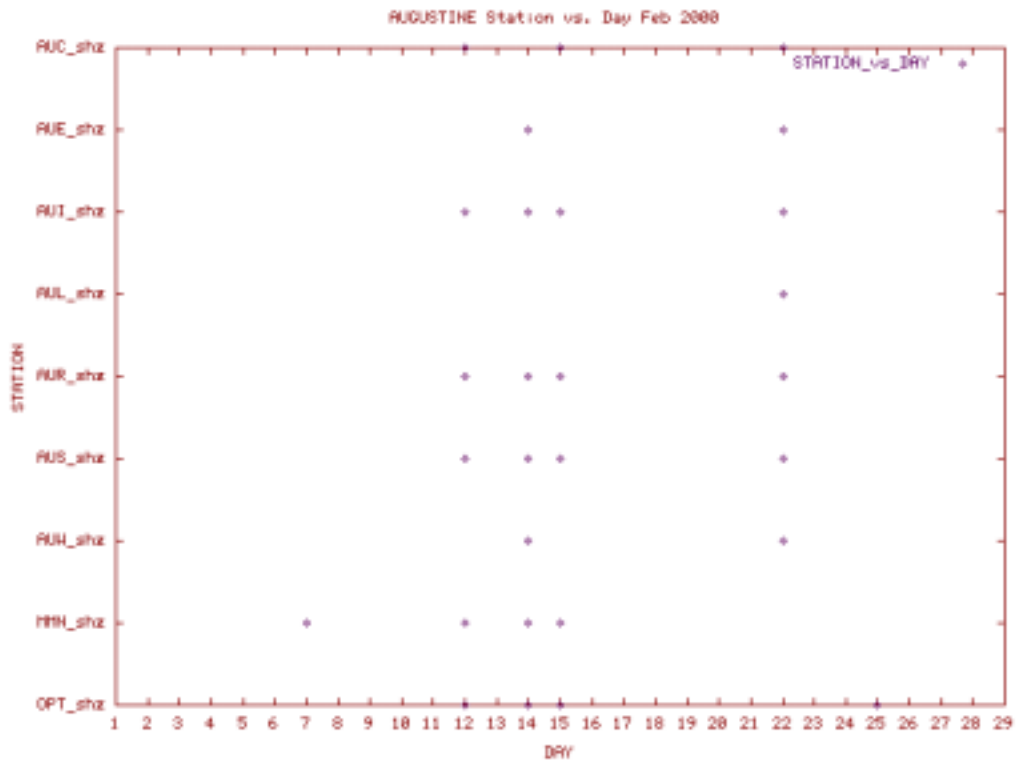

Station Use Plot for the Aniakchak subnet for June 2000

Station Use Plot for the Aniakchak subnet for July 2000

Station Use Plot for the Aniakchak subnet for May 2001

Station Use Plot for the Aniakchak subnet for August 2001

Station Use Plot for the Aniakchak subnet for September 2001

Station Use Plot for the Aniakchak subnet for October 2001

Station Use Plot for the Aniakchak subnet for December 2001

Station Use Plot for the Augustine subnet for January 2000