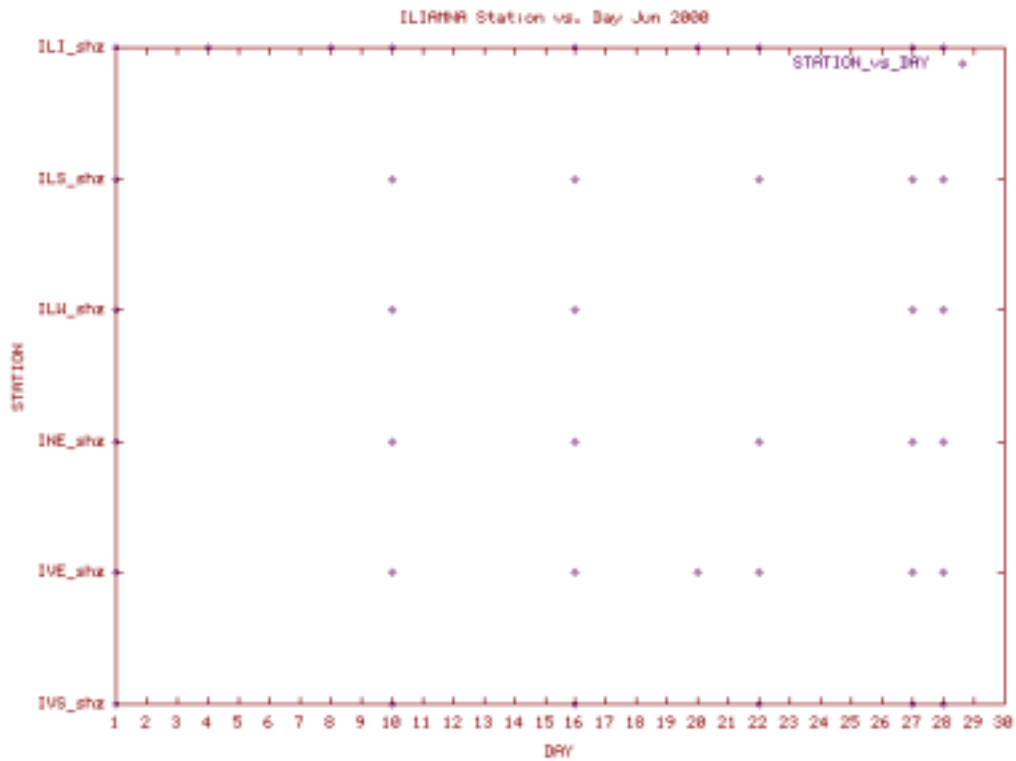

Station Use Plot for the Great Sitkin subnet for April 2001

Station Use Plot for the Iliamna subnet for January 2000

Station Use Plot for the Iliamna subnet for February 2000

Station Use Plot for the Iliamna subnet for March 2000

Station Use Plot for the Iliamna subnet for April 2000

Station Use Plot for the Iliamna subnet for May 2000

Station Use Plot for the Iliamna subnet for June 2000

Station Use Plot for the Iliamna subnet for September 2000