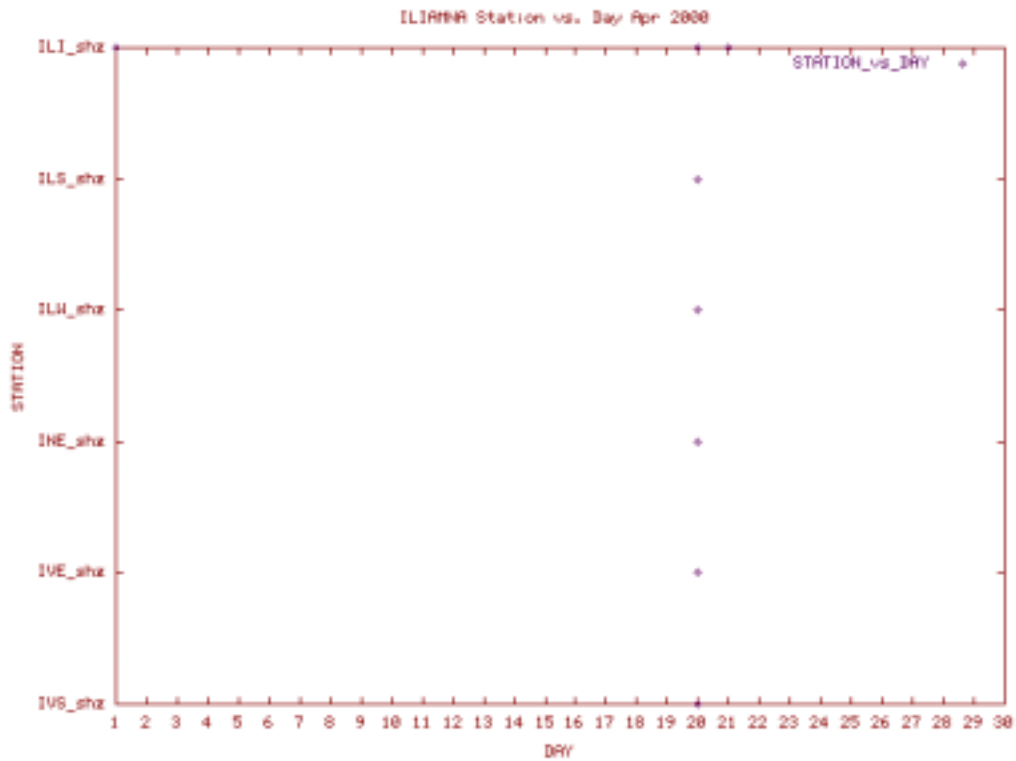

Station Use Plot for the Great Sitkin subnet for April 2001

Station Use Plot for the Iliamna subnet for January 2000

Station Use Plot for the Iliamna subnet for February 2000

Station Use Plot for the Iliamna subnet for March 2000

Station Use Plot for the Iliamna subnet for April 2000

Station Use Plot for the Iliamna subnet for May 2000

Station Use Plot for the Iliamna subnet for June 2000

Station Use Plot for the Iliamna subnet for September 2000