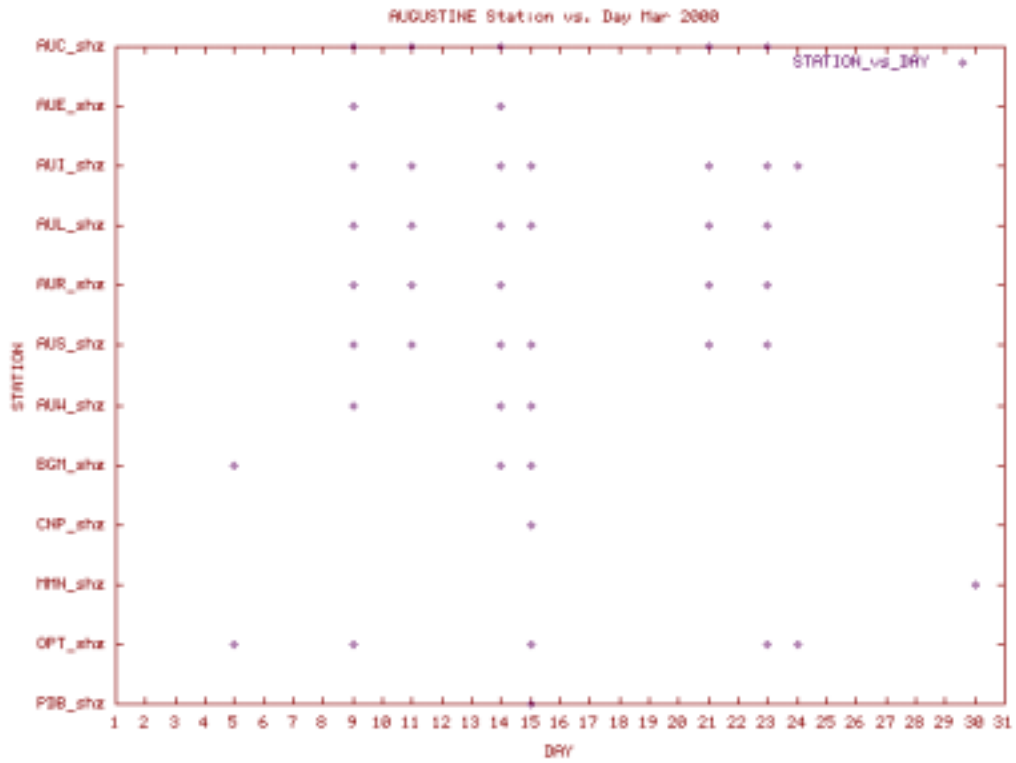

Station Use Plot for the Augustine subnet for March 2000