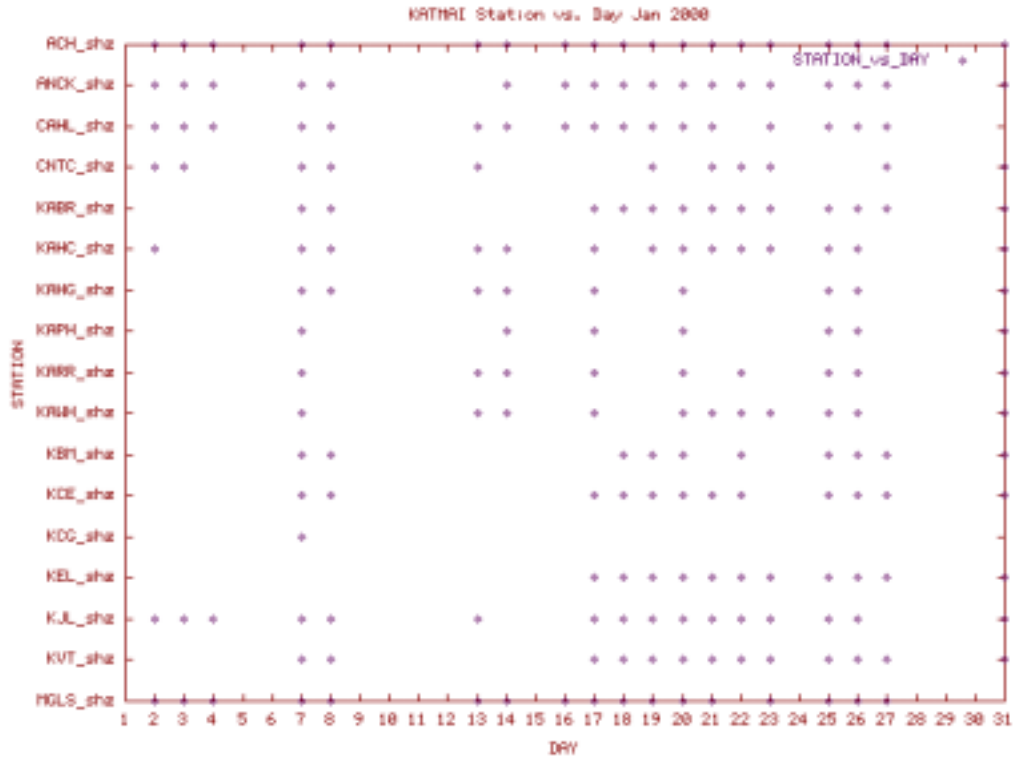

Station Use Plot for the Katmai volcanic group subnet for January 2000