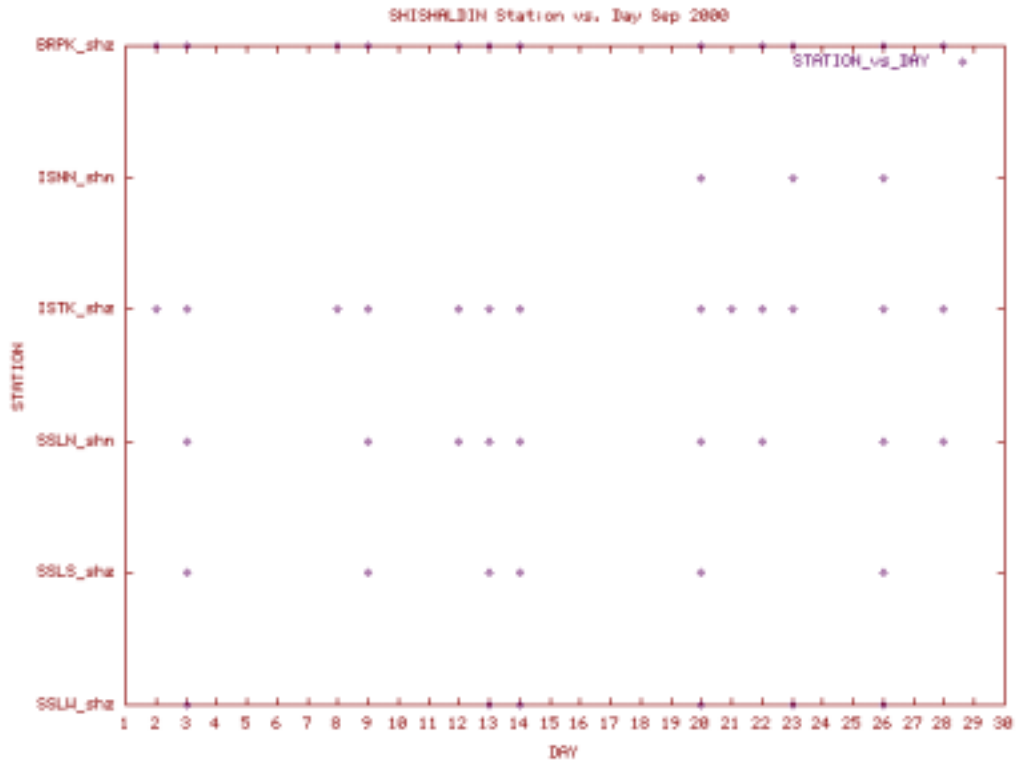

Station Use Plot for the Shishaldin subnet for March 2000

Station Use Plot for the Shishaldin subnet for April 2000

Station Use Plot for the Shishaldin subnet for May 2000

Station Use Plot for the Shishaldin subnet for June 2000