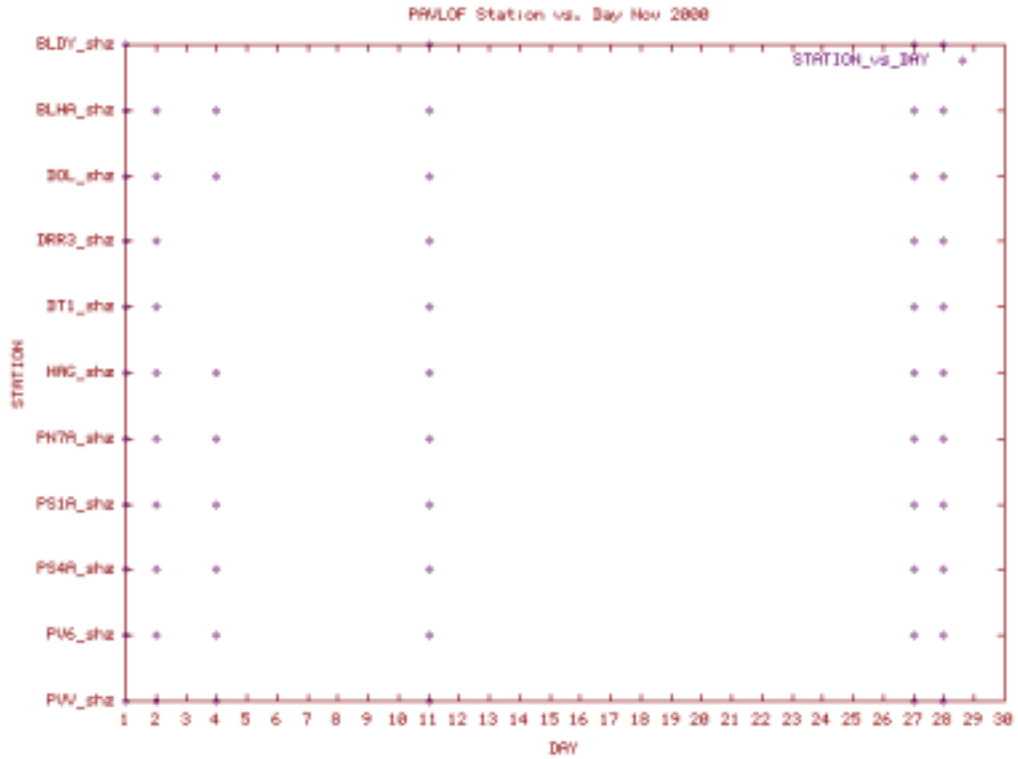

Station Use Plot for the Pavlof subnet for November 2000