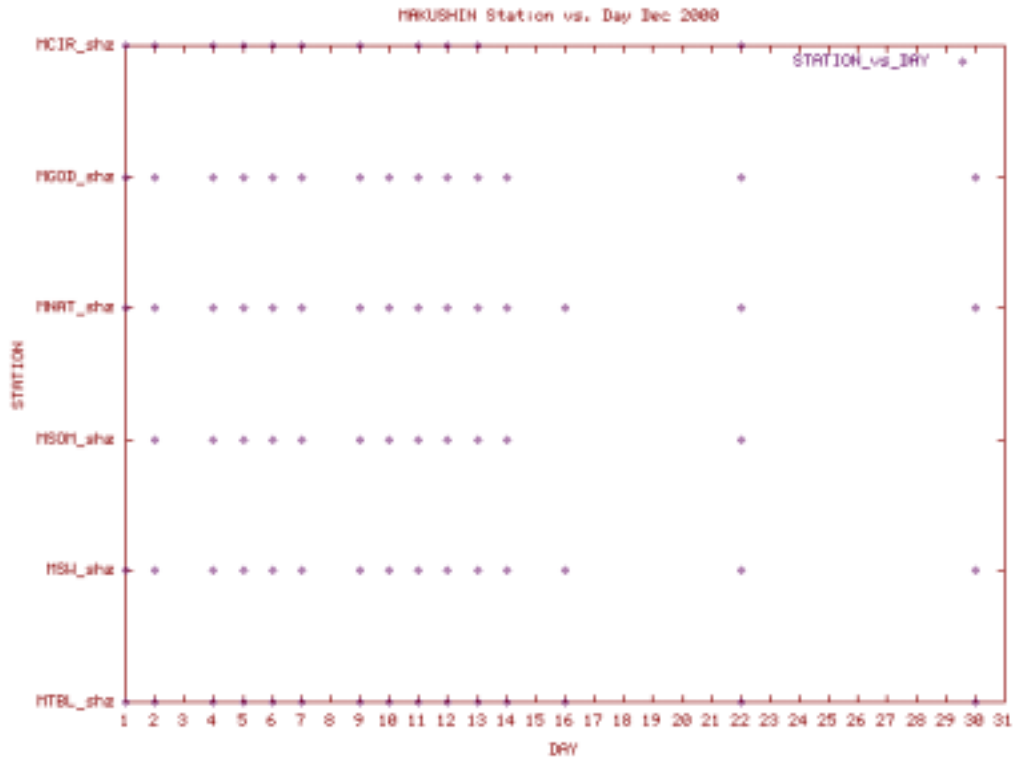

Station Use Plot for the Makushin subnet for December 2000