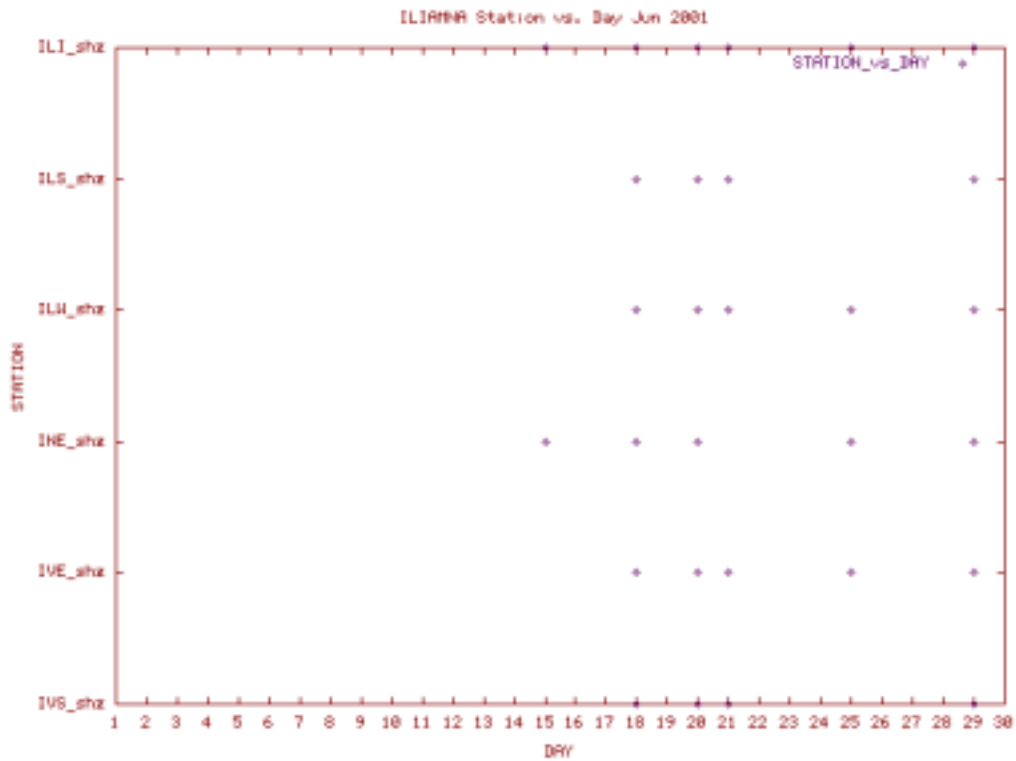

Station Use Plot for the Iliamna subnet for October 2000

Station Use Plot for the Iliamna subnet for November 2000

Station Use Plot for the Iliamna subnet for December 2000

Station Use Plot for the Iliamna subnet for January 2001

Station Use Plot for the Iliamna subnet for February 2001

Station Use Plot for the Iliamna subnet for March 2001

Station Use Plot for the Iliamna subnet for April 2001

Station Use Plot for the Iliamna subnet for May 2001

Station Use Plot for the Iliamna subnet for June 2001

Station Use Plot for the Iliamna subnet for July 2001

Station Use Plot for the Iliamna subnet for August 2001

Station Use Plot for the Iliamna subnet for September 2001