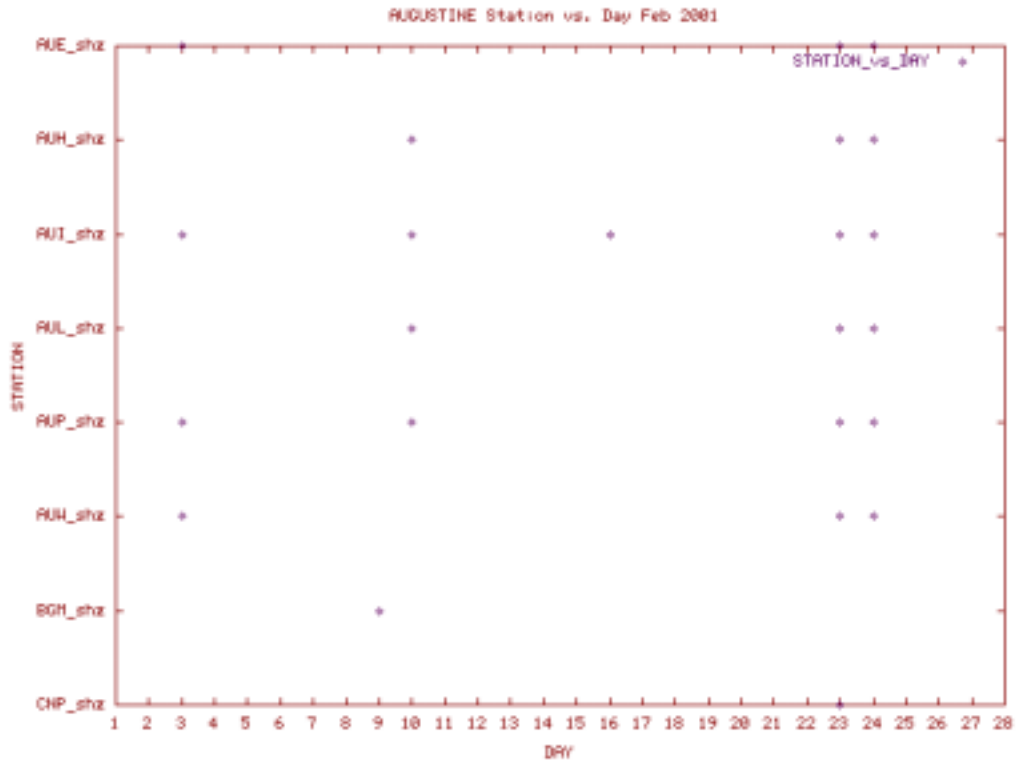

Station Use Plot for the Augustine subnet for June 2000

Station Use Plot for the Augustine subnet for July 2000

Station Use Plot for the Augustine subnet for August 2000

Station Use Plot for the Augustine subnet for September 2000

Station Use Plot for the Augustine subnet for October 2000

Station Use Plot for the Augustine subnet for February 2001

Station Use Plot for the Augustine subnet for March 2001

Station Use Plot for the Augustine subnet for July 2001