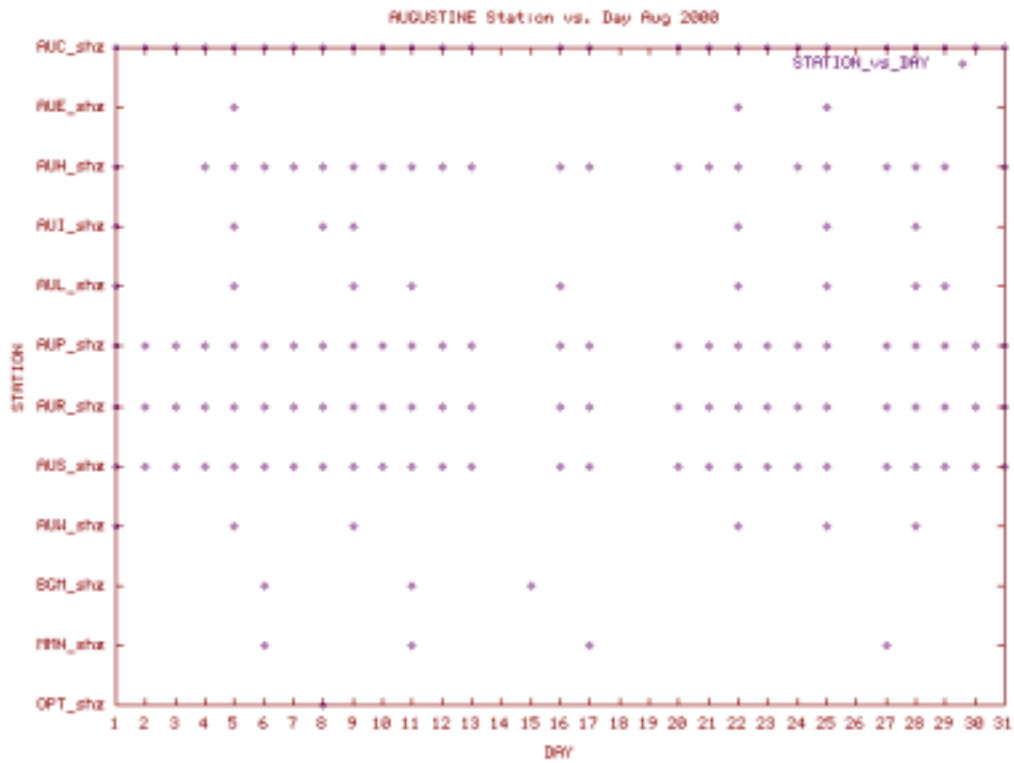

Station Use Plot for the Aniakchak subnet for June 2000

Station Use Plot for the Aniakchak subnet for July 2000

Station Use Plot for the Aniakchak subnet for May 2001

Station Use Plot for the Aniakchak subnet for August 2001

Station Use Plot for the Aniakchak subnet for September 2001

Station Use Plot for the Aniakchak subnet for October 2001

Station Use Plot for the Aniakchak subnet for December 2001

Station Use Plot for the Augustine subnet for January 2000

Station Use Plot for the Augustine subnet for February 2000

Station Use Plot for the Augustine subnet for March 2000

Station Use Plot for the Augustine subnet for April 2000

Station Use Plot for the Augustine subnet for May 2000

Station Use Plot for the Augustine subnet for June 2000

Station Use Plot for the Augustine subnet for July 2000

Station Use Plot for the Augustine subnet for August 2000

Station Use Plot for the Augustine subnet for September 2000