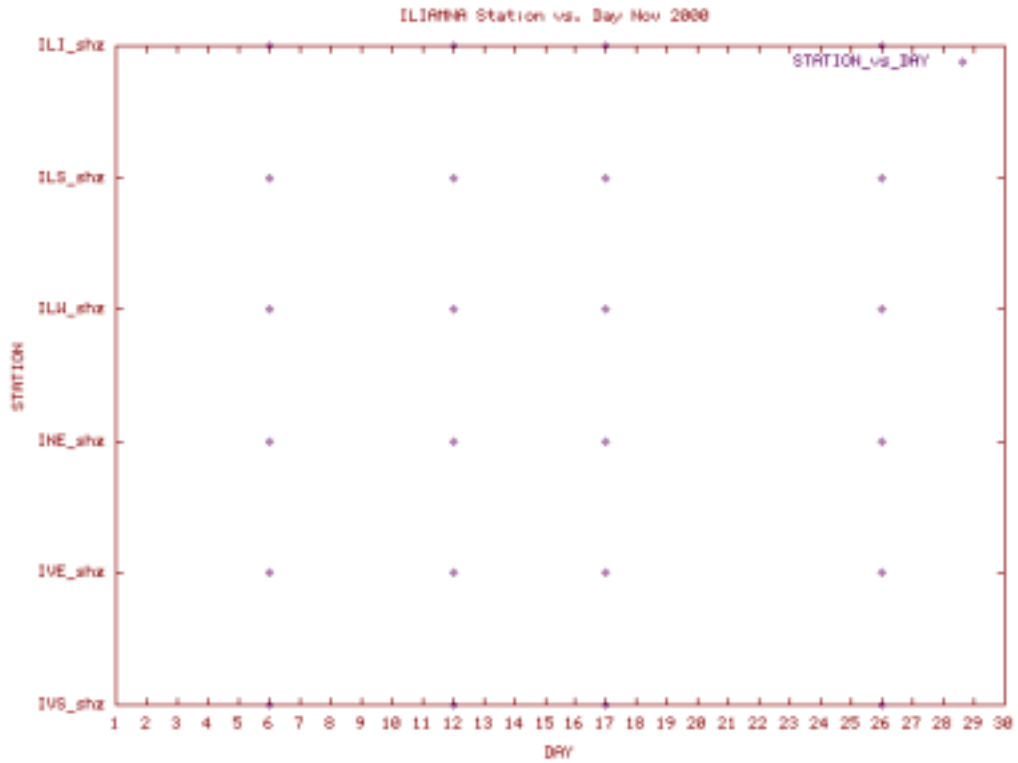

Station Use Plot for the Great Sitkin subnet for April 2001

Station Use Plot for the Iliamna subnet for January 2000

Station Use Plot for the Iliamna subnet for February 2000

Station Use Plot for the Iliamna subnet for March 2000

Station Use Plot for the Iliamna subnet for April 2000

Station Use Plot for the Iliamna subnet for May 2000

Station Use Plot for the Iliamna subnet for June 2000

Station Use Plot for the Iliamna subnet for September 2000

Station Use Plot for the Iliamna subnet for October 2000

Station Use Plot for the Iliamna subnet for November 2000

Station Use Plot for the Iliamna subnet for December 2000

Station Use Plot for the Iliamna subnet for January 2001