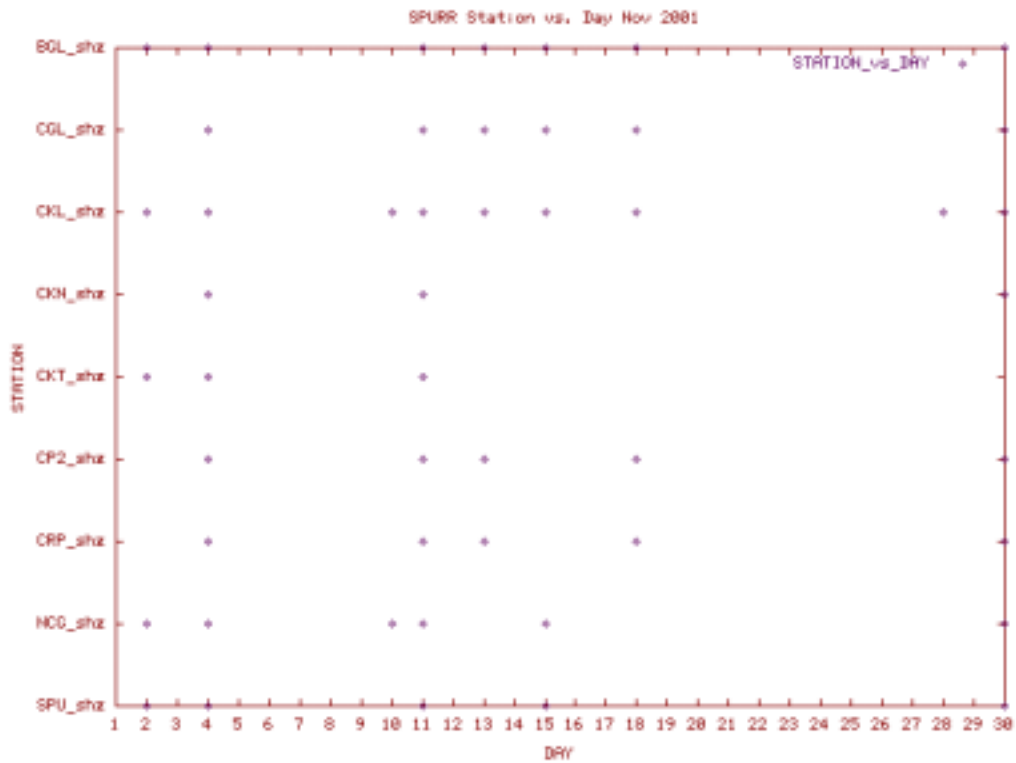

Station Use Plot for the Spurr subnet for November 2001