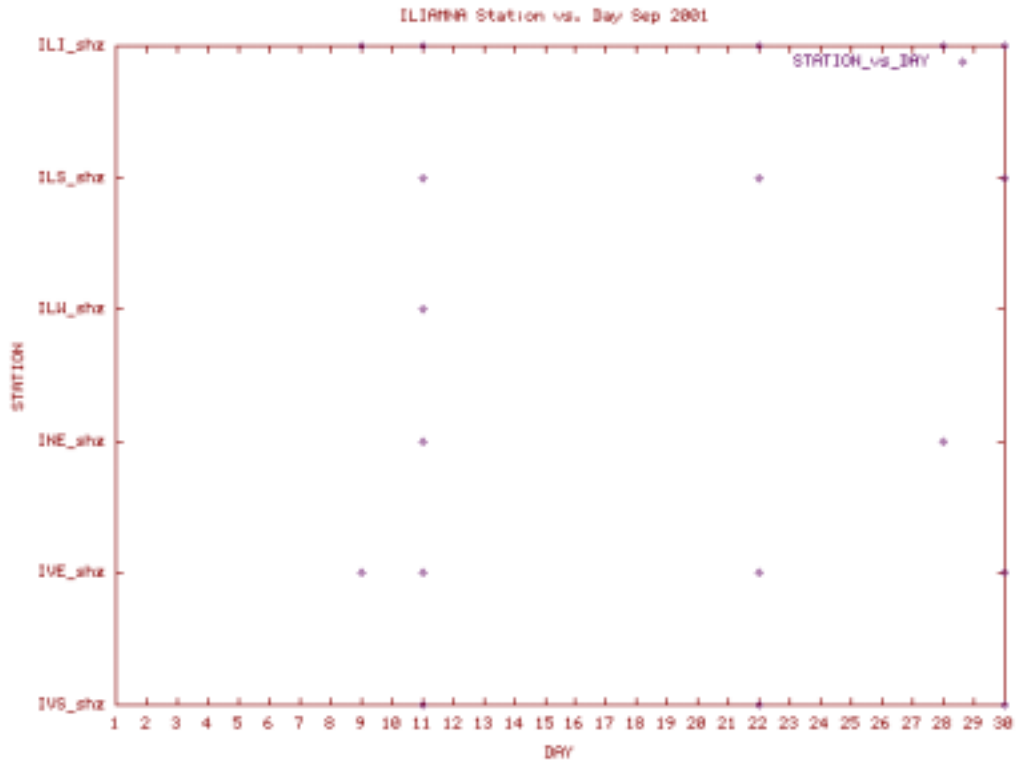

Station Use Plot for the Iliamna subnet for October 2000

Station Use Plot for the Iliamna subnet for November 2000

Station Use Plot for the Iliamna subnet for December 2000

Station Use Plot for the Iliamna subnet for January 2001

Station Use Plot for the Iliamna subnet for February 2001

Station Use Plot for the Iliamna subnet for March 2001

Station Use Plot for the Iliamna subnet for April 2001

Station Use Plot for the Iliamna subnet for May 2001

Station Use Plot for the Iliamna subnet for June 2001

Station Use Plot for the Iliamna subnet for July 2001

Station Use Plot for the Iliamna subnet for August 2001

Station Use Plot for the Iliamna subnet for September 2001