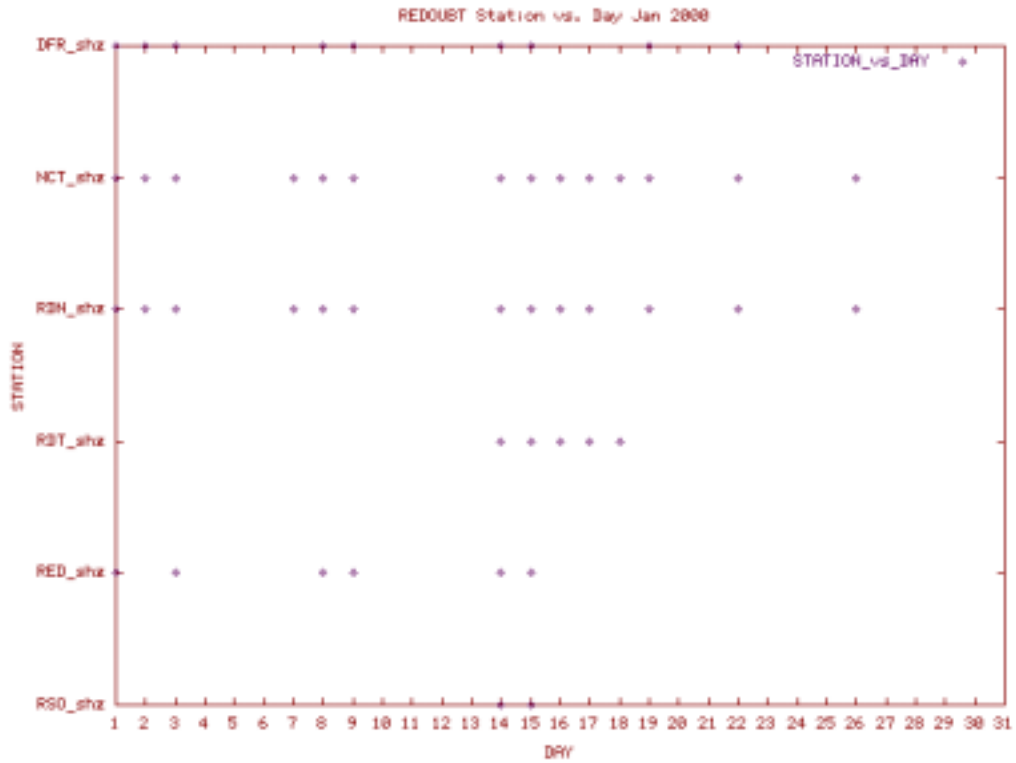

Station Use Plot for the Redoubt subnet for January 2000