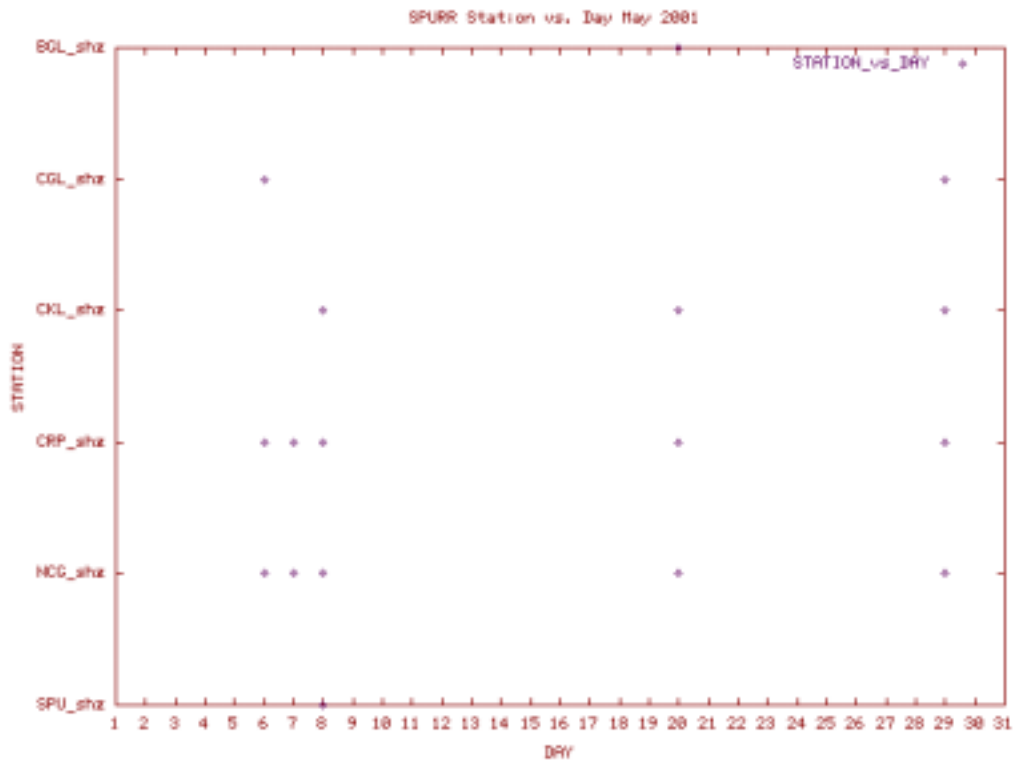

Station Use Plot for the Spurr subnet for May 2001