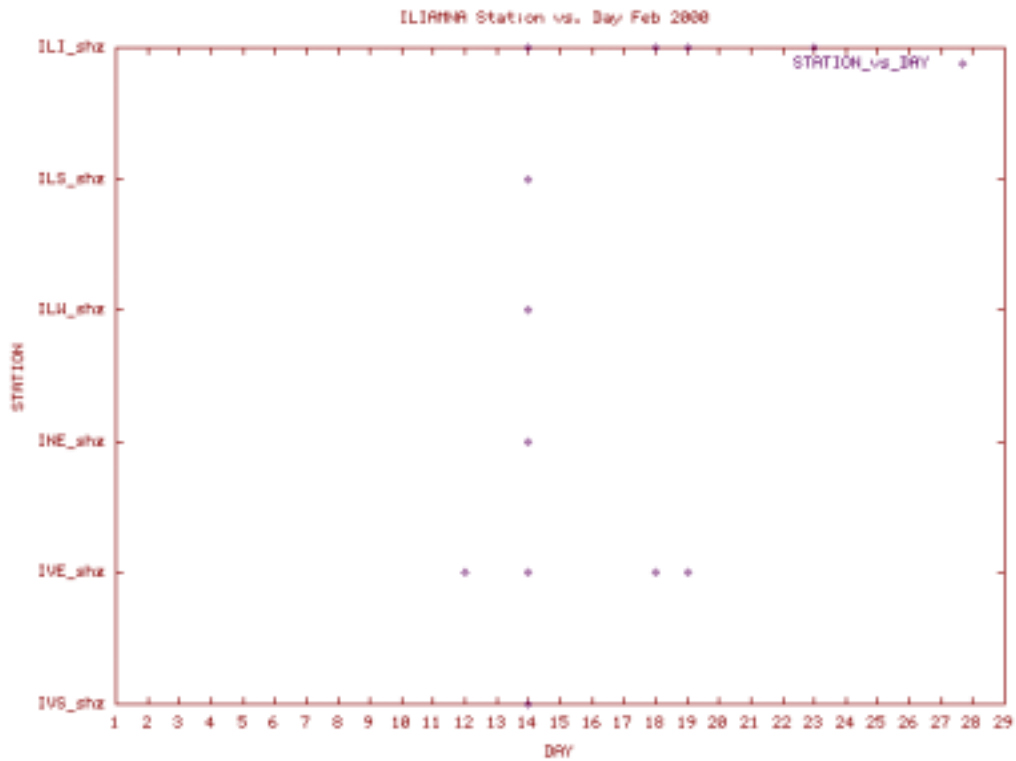

Station Use Plot for the Great Sitkin subnet for August 2000

Station Use Plot for the Great Sitkin subnet for January 2001

Station Use Plot for the Great Sitkin subnet for February 2001

Station Use Plot for the Great Sitkin subnet for March 2001

Station Use Plot for the Great Sitkin subnet for April 2001

Station Use Plot for the Iliamna subnet for January 2000

Station Use Plot for the Iliamna subnet for February 2000

Station Use Plot for the Iliamna subnet for March 2000