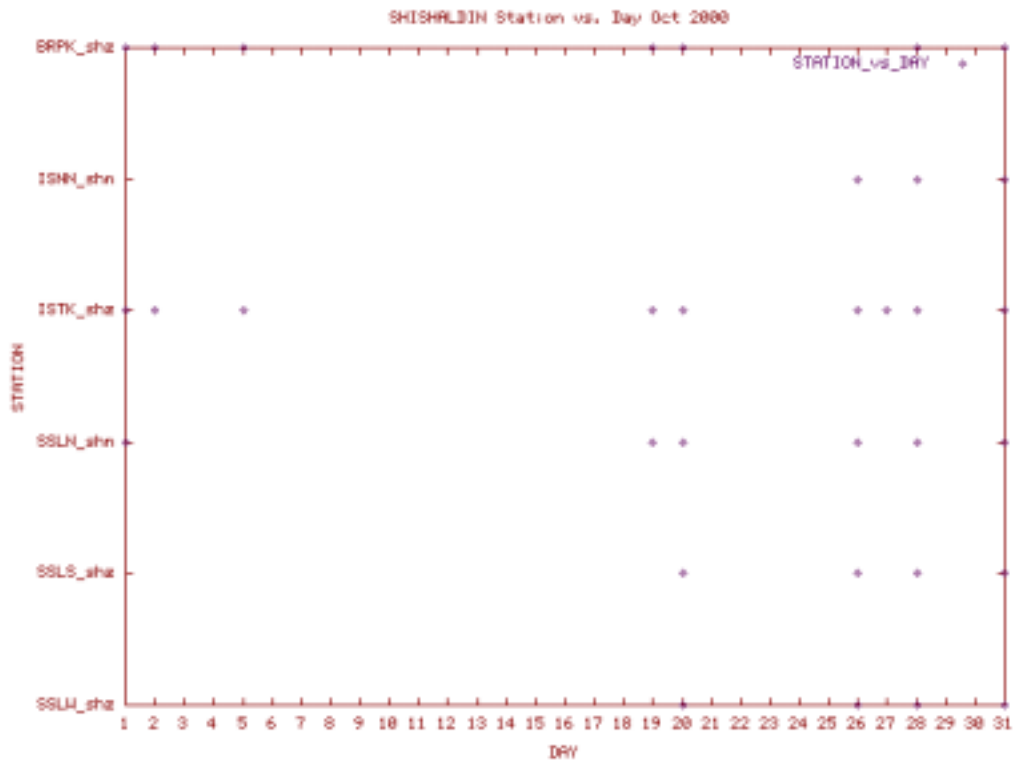

Station Use Plot for the Shishaldin subnet for October 2000