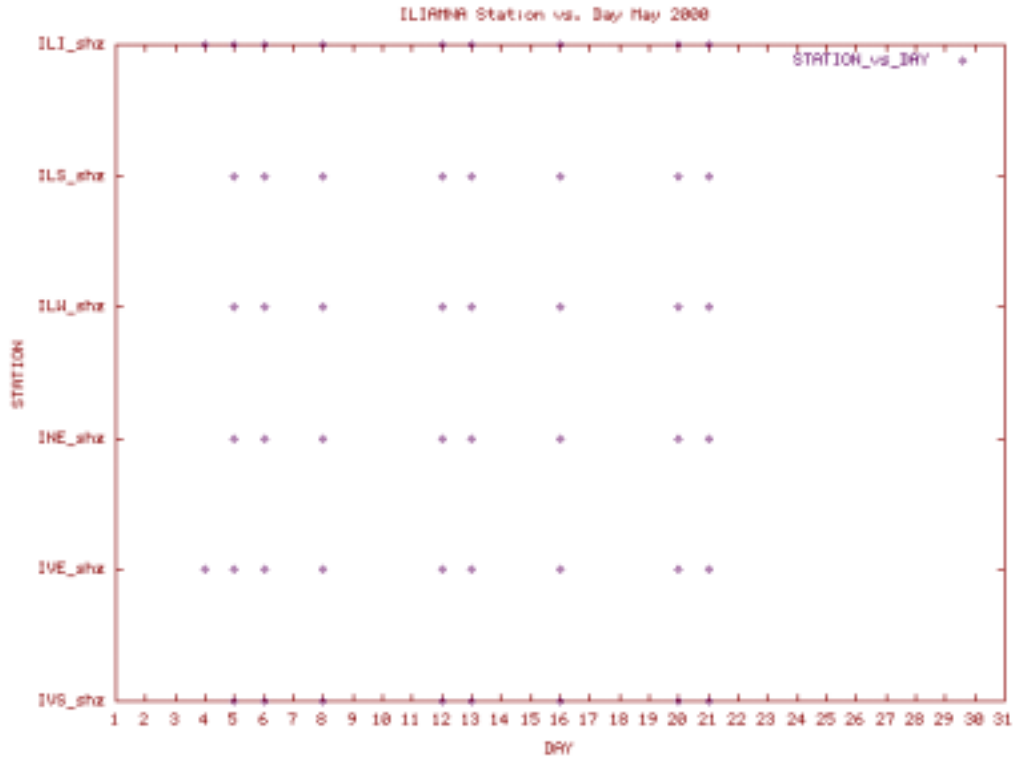

Station Use Plot for the Great Sitkin subnet for April 2001

Station Use Plot for the Iliamna subnet for January 2000

Station Use Plot for the Iliamna subnet for February 2000

Station Use Plot for the Iliamna subnet for March 2000

Station Use Plot for the Iliamna subnet for April 2000

Station Use Plot for the Iliamna subnet for May 2000

Station Use Plot for the Iliamna subnet for June 2000

Station Use Plot for the Iliamna subnet for September 2000