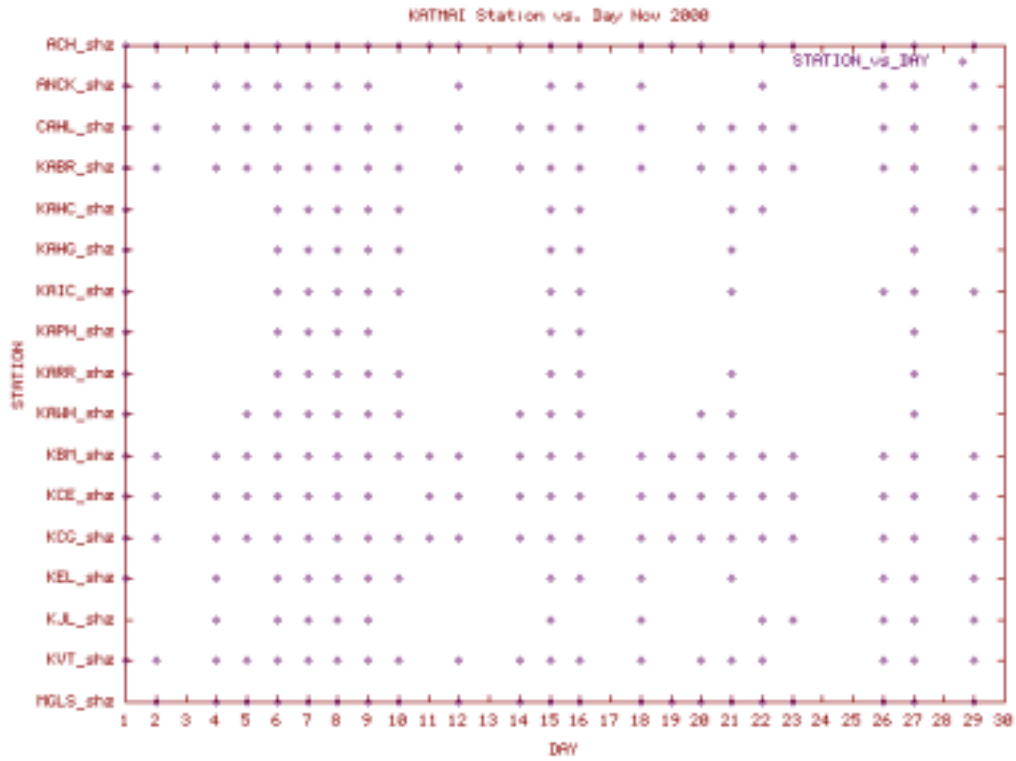

Station Use Plot for the Katmai volcanic group subnet for November 2000