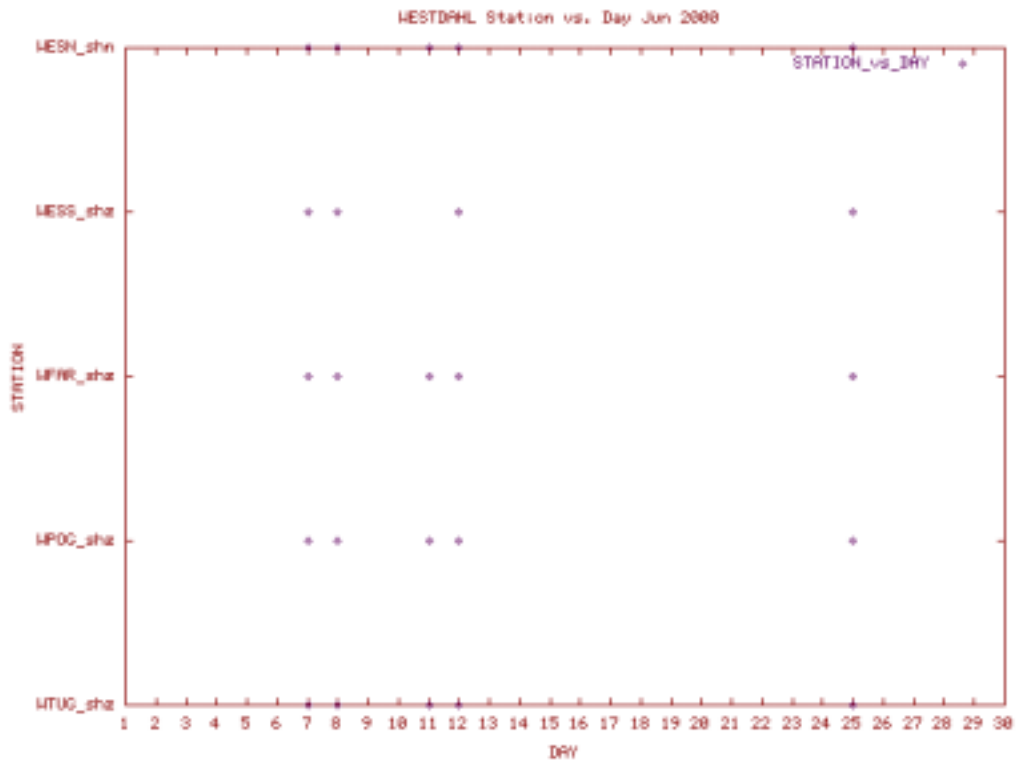

Station Use Plot for the Westdahl subnet for June 2000