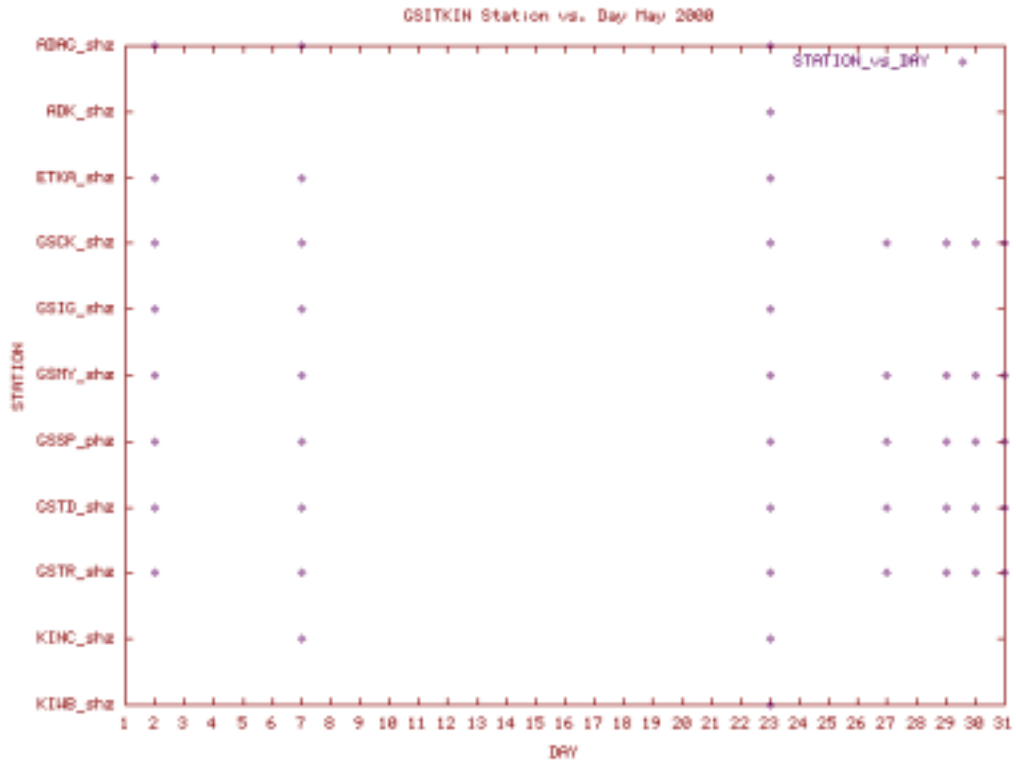

Station Use Plot for the Great Sitkin subnet for May 2000