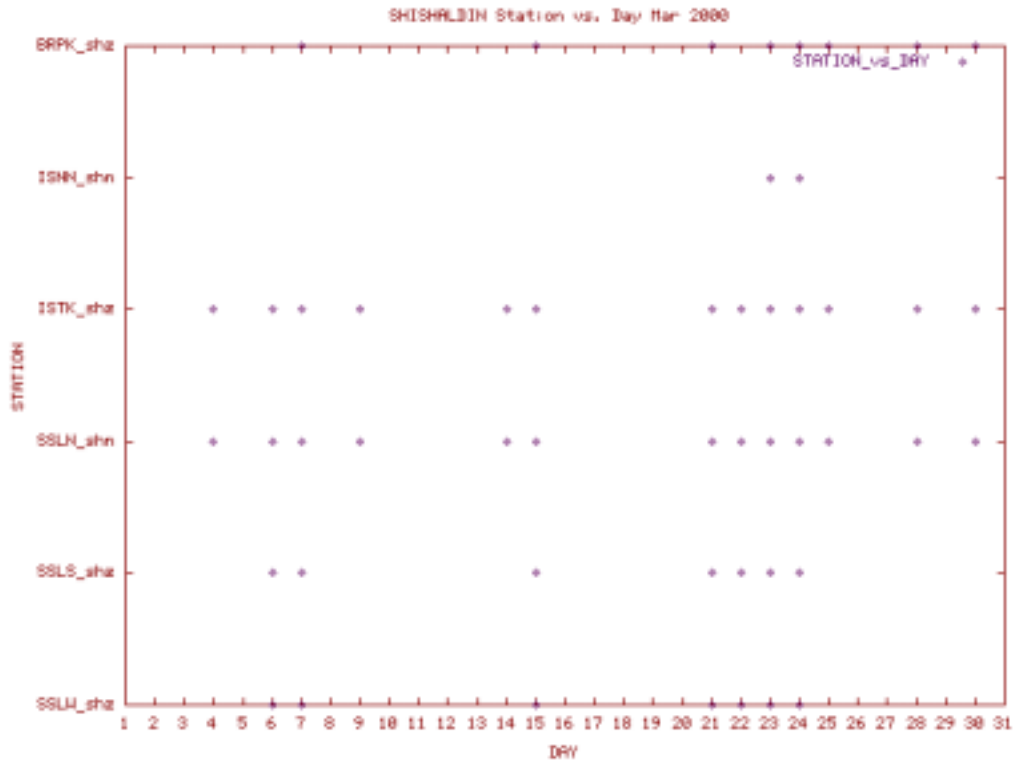

Station Use Plot for the Redoubt subnet for September 2001

Station Use Plot for the Redoubt subnet for October 2001

Station Use Plot for the Redoubt subnet for November 2001

Station Use Plot for the Redoubt subnet for December 2001