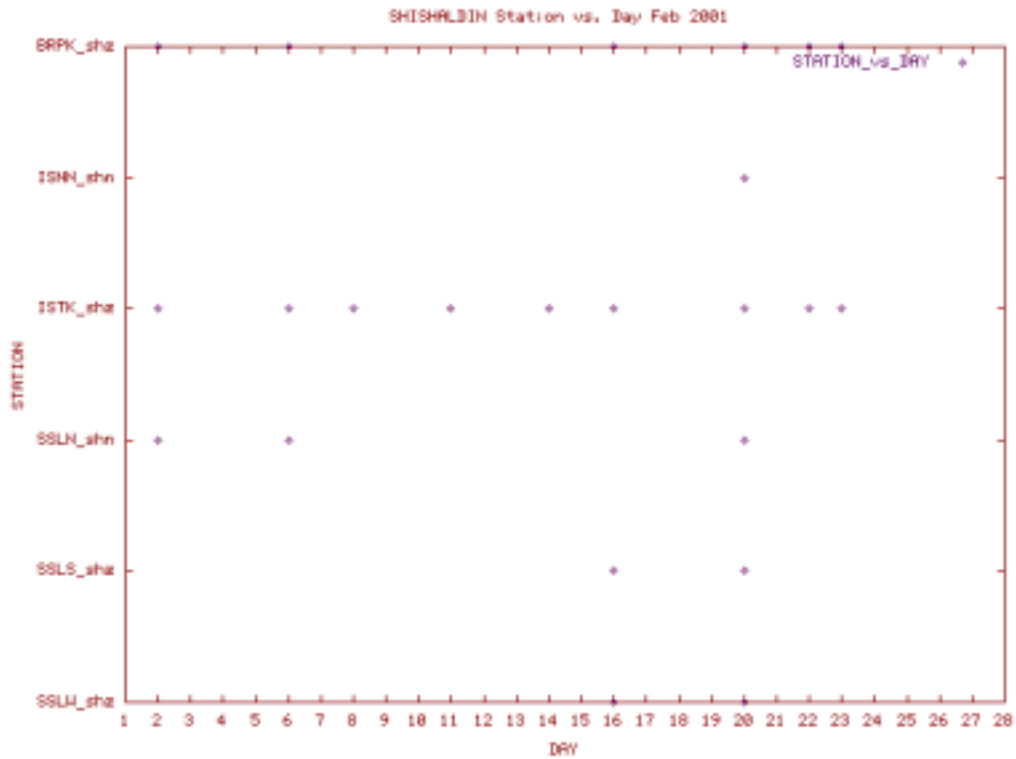

Station Use Plot for the Shishaldin subnet for February 2001