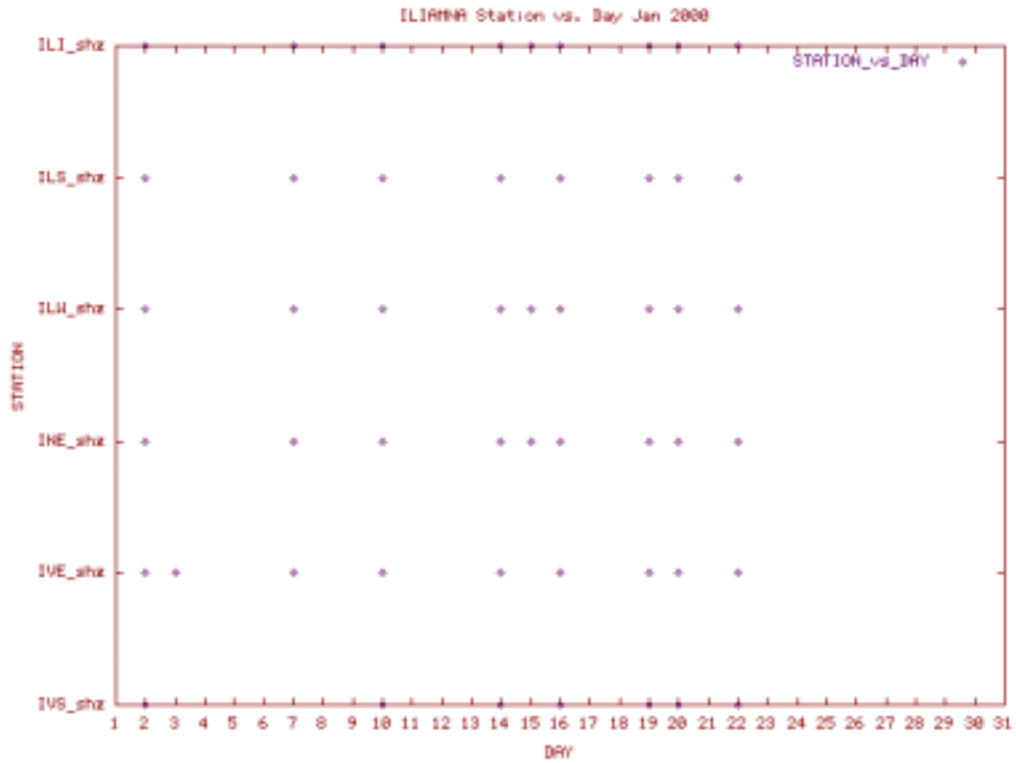

Station Use Plot for the Great Sitkin subnet for August 2000

Station Use Plot for the Great Sitkin subnet for January 2001

Station Use Plot for the Great Sitkin subnet for February 2001

Station Use Plot for the Great Sitkin subnet for March 2001

Station Use Plot for the Great Sitkin subnet for April 2001

Station Use Plot for the Iliamna subnet for January 2000

Station Use Plot for the Iliamna subnet for February 2000

Station Use Plot for the Iliamna subnet for March 2000