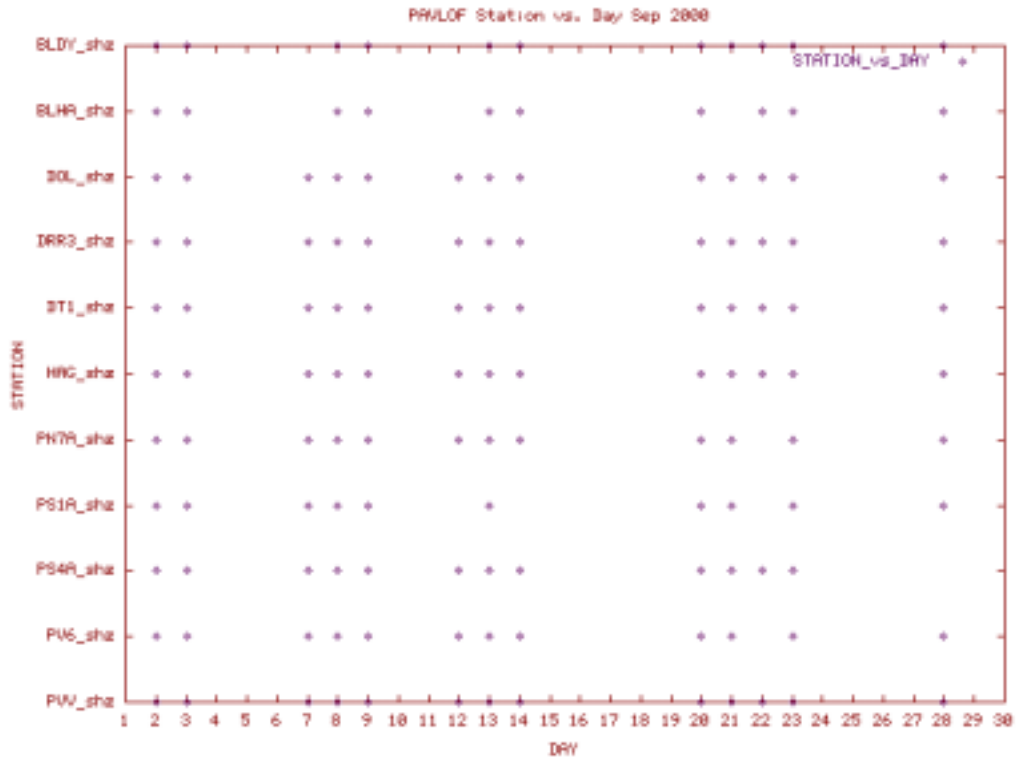

Station Use Plot for the Makushin subnet for July 2001

Station Use Plot for the Makushin subnet for October 2001

Station Use Plot for the Makushin subnet for November 2001

Station Use Plot for the Makushin subnet for December 2001