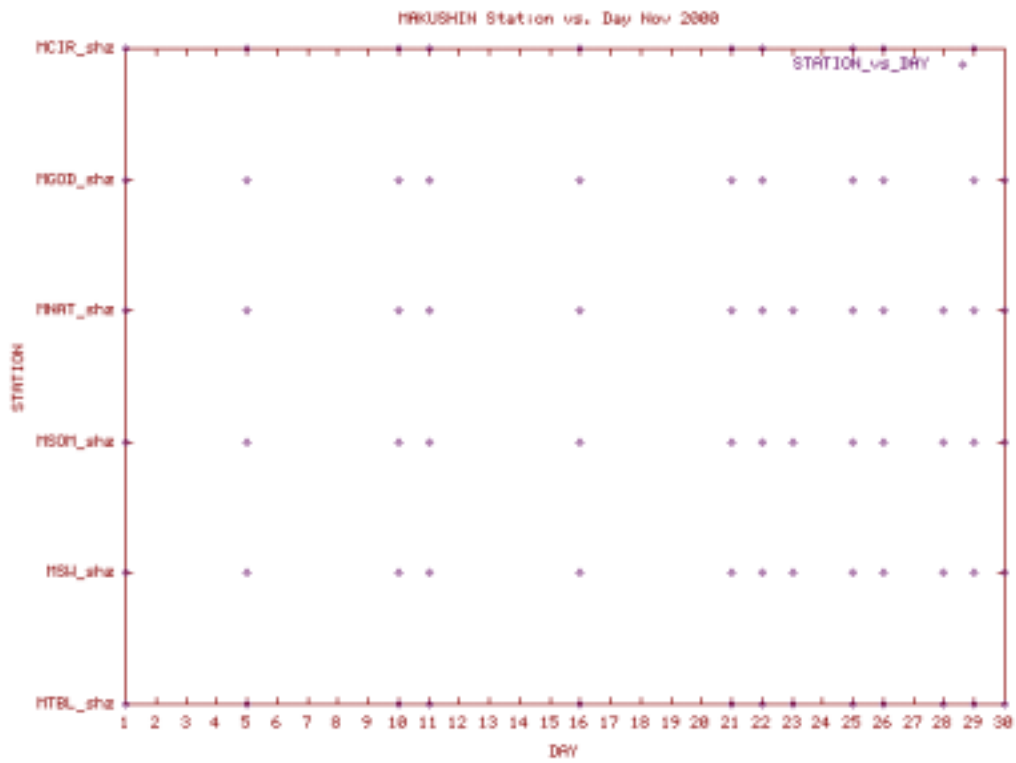

Station Use Plot for the Makushin subnet for July 2000

Station Use Plot for the Makushin subnet for August 2000

Station Use Plot for the Makushin subnet for September 2000

Station Use Plot for the Makushin subnet for October 2000