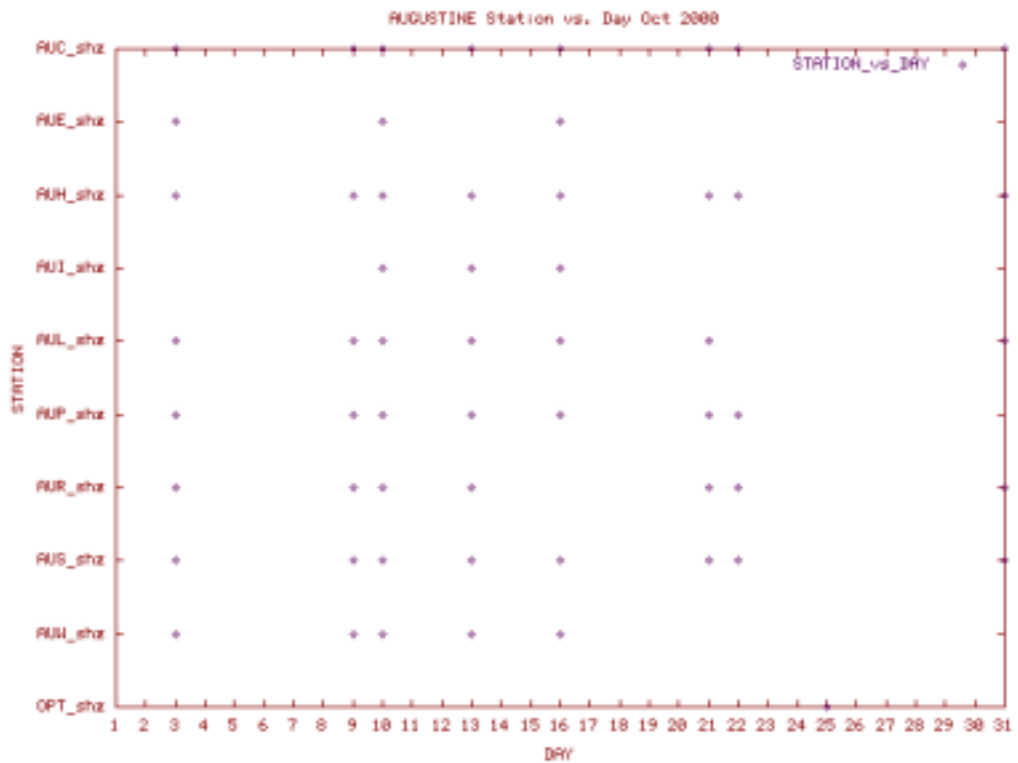

Station Use Plot for the Augustine subnet for June 2000

Station Use Plot for the Augustine subnet for July 2000

Station Use Plot for the Augustine subnet for August 2000

Station Use Plot for the Augustine subnet for September 2000