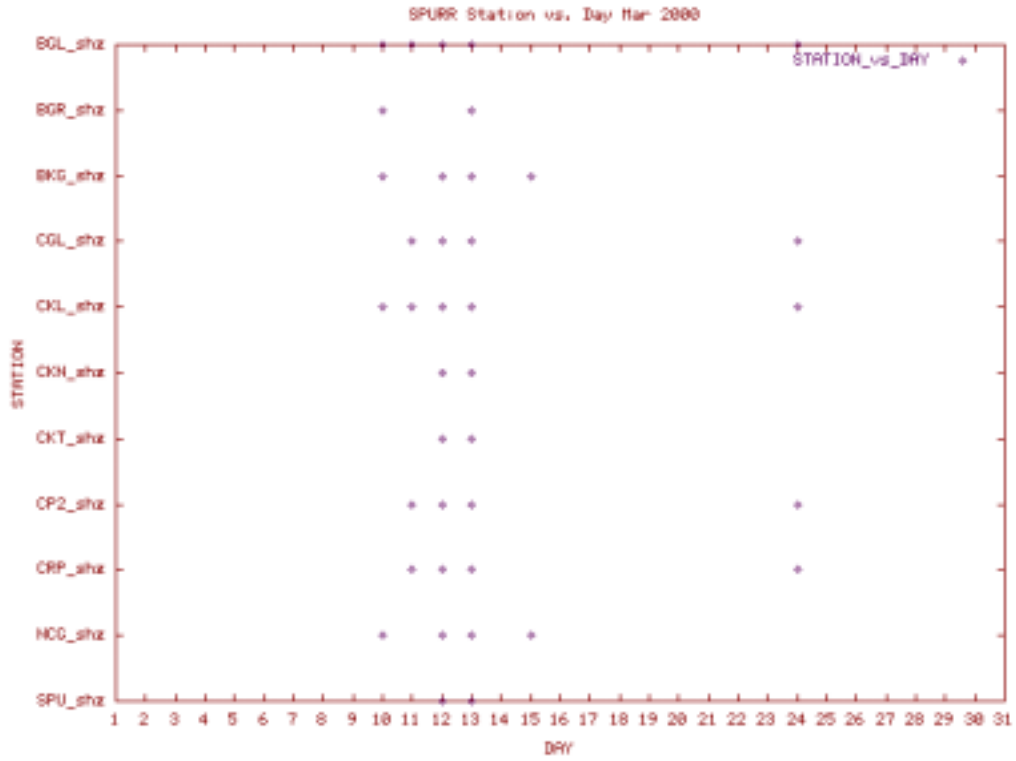

Station Use Plot for the Shishaldin subnet for November 2001

Station Use Plot for the Shishaldin subnet for December 2001

Station Use Plot for the Spurr subnet for January 2000

Station Use Plot for the Spurr subnet for February 2000