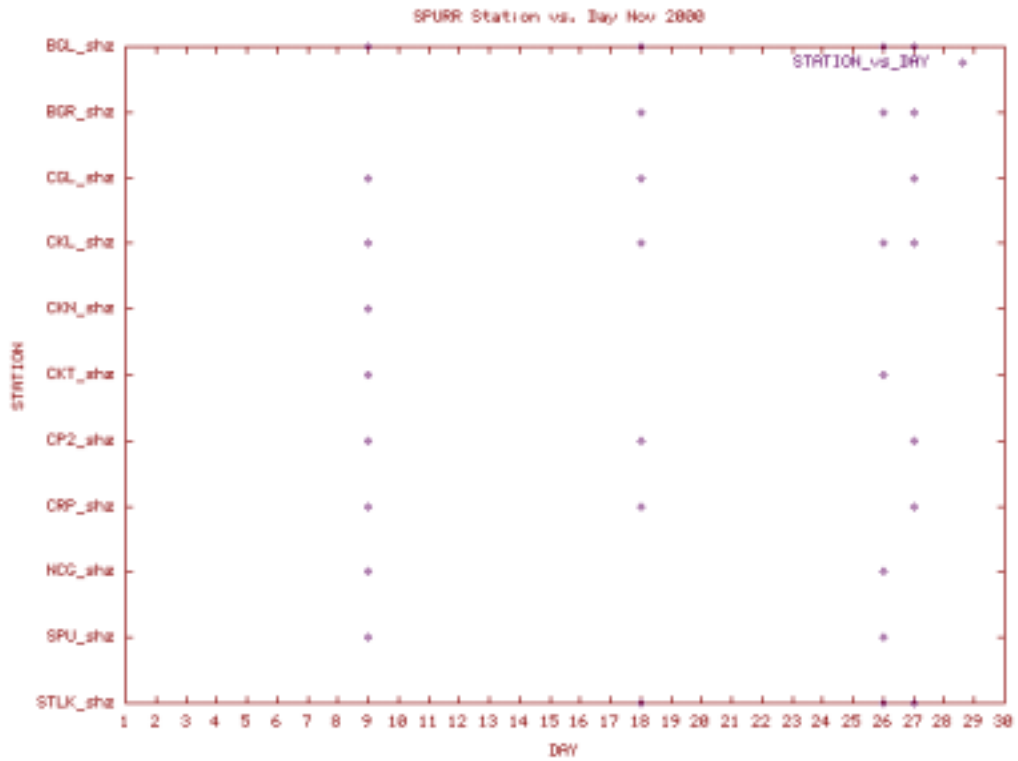

Station Use Plot for the Spurr subnet for March 2000

Station Use Plot for the Spurr subnet for April 2000

Station Use Plot for the Spurr subnet for September 2000

Station Use Plot for the Spurr subnet for October 2000