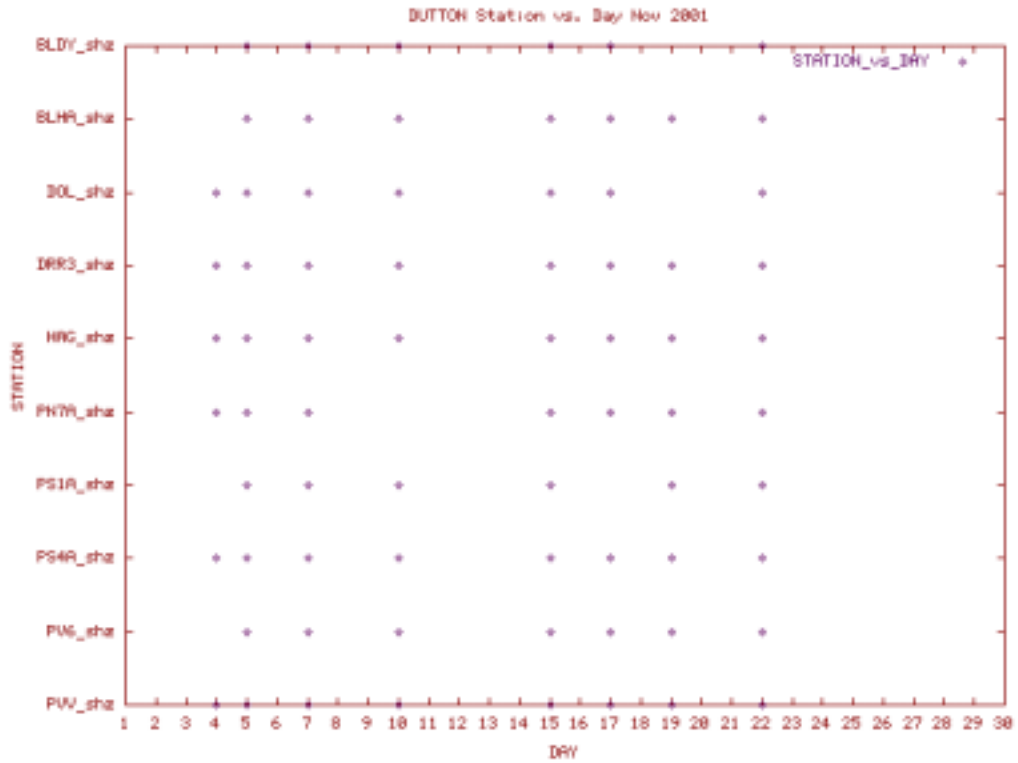

Station Use Plot for the Dutton subnet for December 2000

Station Use Plot for the Dutton subnet for May 2001

Station Use Plot for the Dutton subnet for June 2001

Station Use Plot for the Dutton subnet for September 2001

Station Use Plot for the Dutton subnet for October 2001

Station Use Plot for the Dutton subnet for November 2001

Station Use Plot for the Dutton subnet for December 2001

Station Use Plot for the Great Sitkin subnet for March 2000