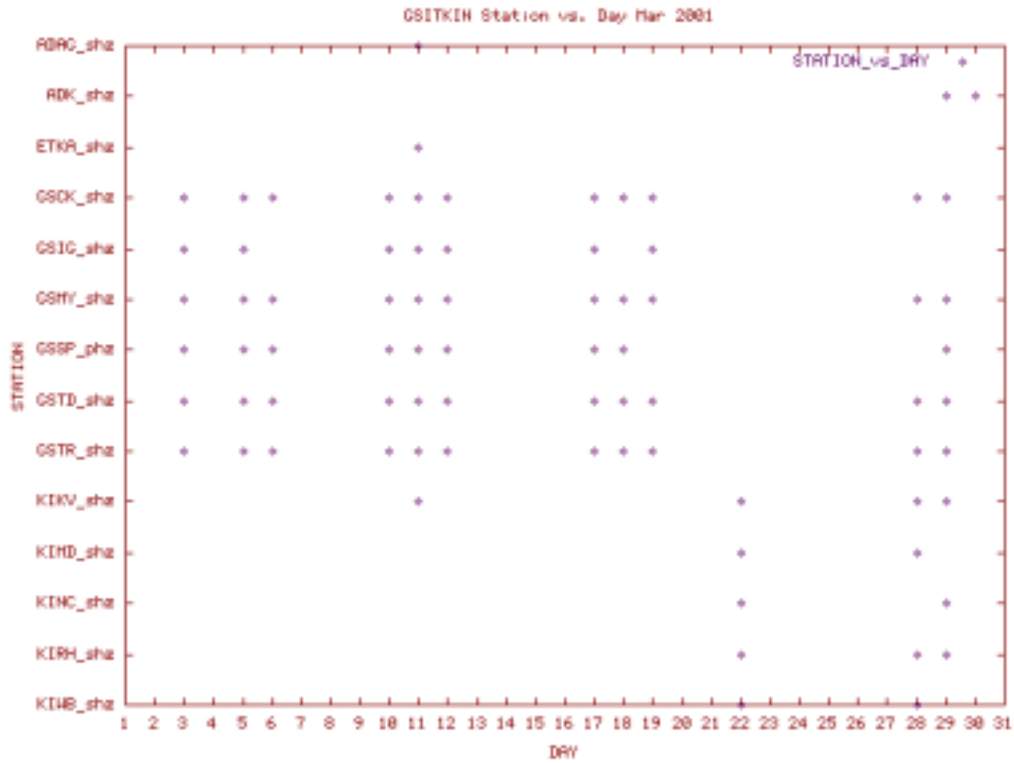

Station Use Plot for the Great Sitkin subnet for March 2001