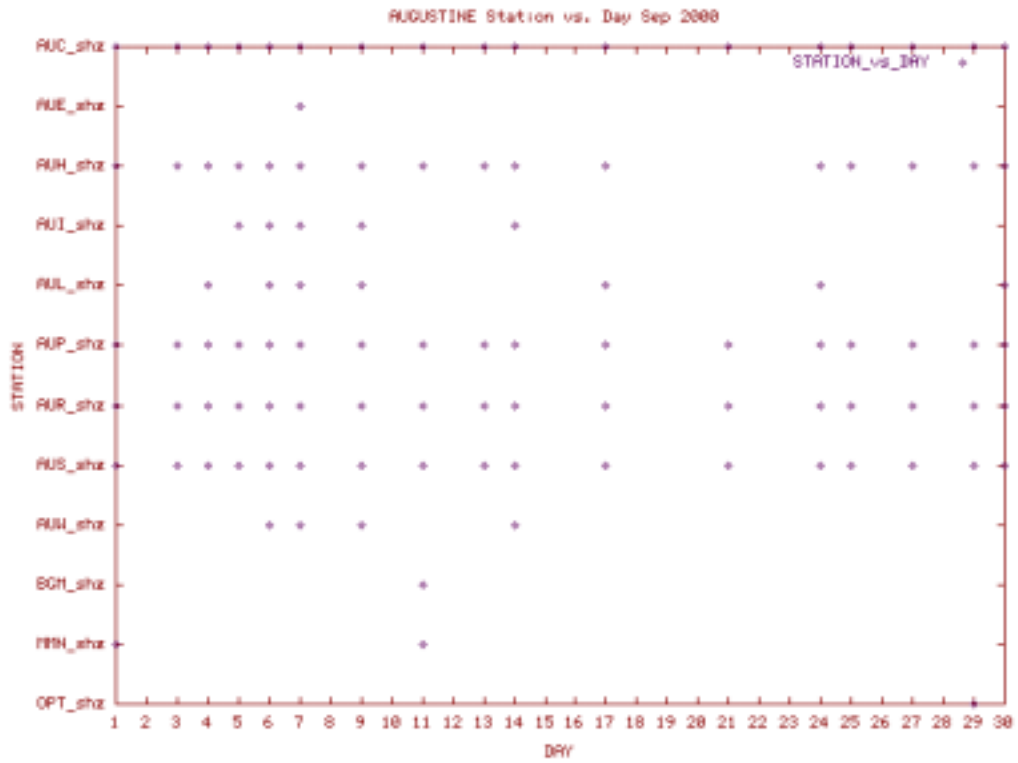

Station Use Plot for the Aniakchak subnet for June 2000

Station Use Plot for the Aniakchak subnet for July 2000

Station Use Plot for the Aniakchak subnet for May 2001

Station Use Plot for the Aniakchak subnet for August 2001

Station Use Plot for the Aniakchak subnet for September 2001

Station Use Plot for the Aniakchak subnet for October 2001

Station Use Plot for the Aniakchak subnet for December 2001

Station Use Plot for the Augustine subnet for January 2000

Station Use Plot for the Augustine subnet for February 2000

Station Use Plot for the Augustine subnet for March 2000

Station Use Plot for the Augustine subnet for April 2000

Station Use Plot for the Augustine subnet for May 2000

Station Use Plot for the Augustine subnet for June 2000

Station Use Plot for the Augustine subnet for July 2000

Station Use Plot for the Augustine subnet for August 2000

Station Use Plot for the Augustine subnet for September 2000