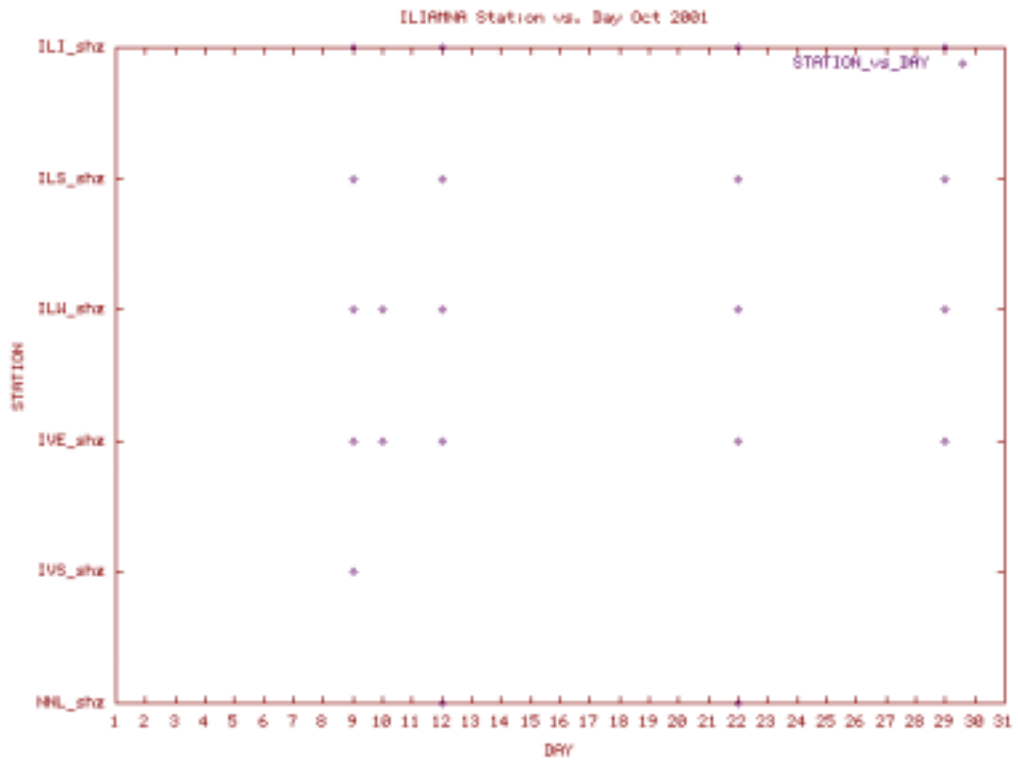

Station Use Plot for the Iliamna subnet for February 2001

Station Use Plot for the Iliamna subnet for March 2001

Station Use Plot for the Iliamna subnet for April 2001

Station Use Plot for the Iliamna subnet for May 2001

Station Use Plot for the Iliamna subnet for June 2001

Station Use Plot for the Iliamna subnet for July 2001

Station Use Plot for the Iliamna subnet for August 2001

Station Use Plot for the Iliamna subnet for September 2001