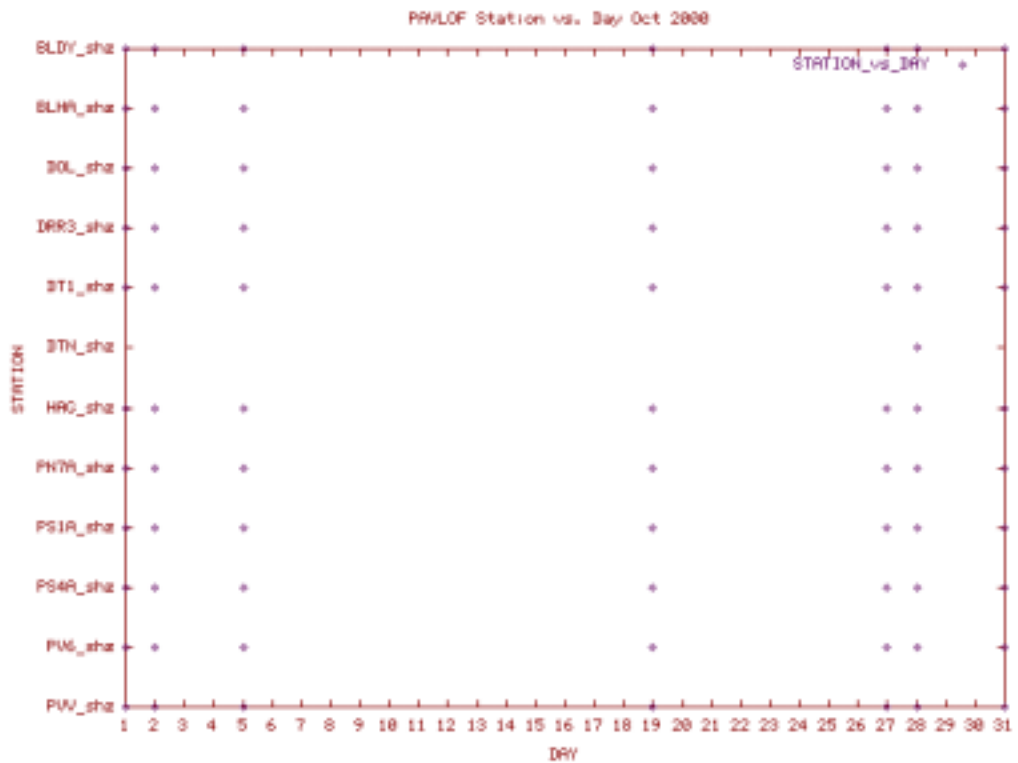

Station Use Plot for the Pavlof subnet for October 2000