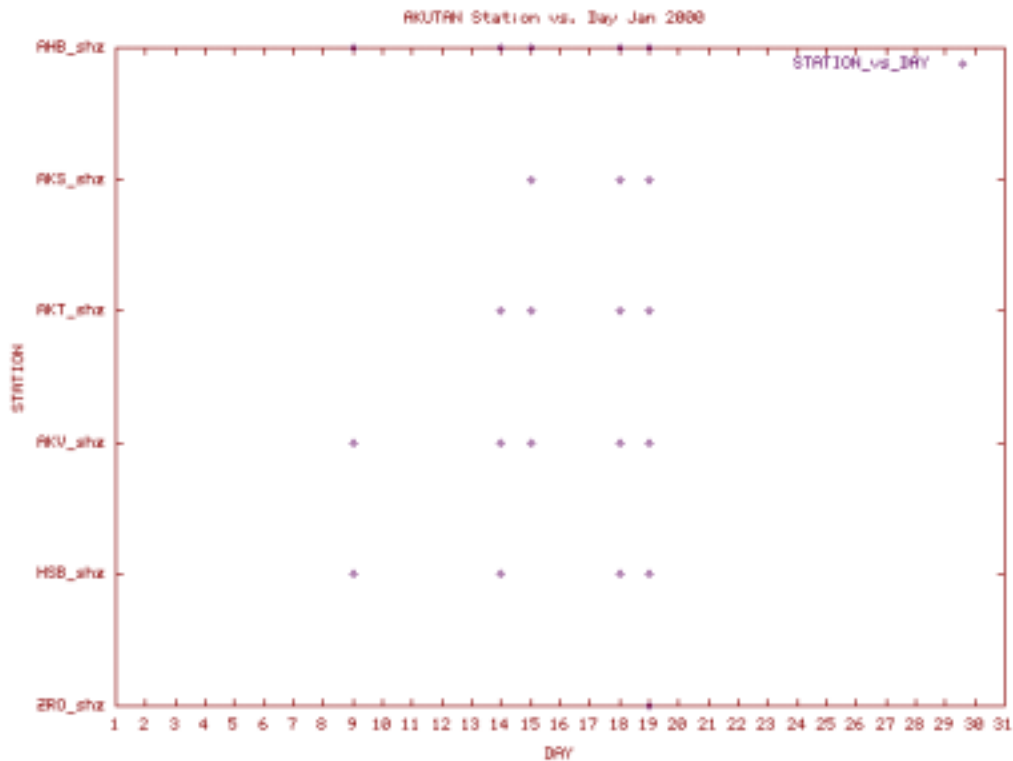

APPENDIX F: Station usage plots

This appendix contains monthly plots showing station usage per day for each station in each sub-network operated by the Alaska Volcano Observatory (AVO). Appendix F is 155 pages long. The presence of a dot indicates the station was used to locate at least one earthquake by the AVO. These plots provide a measure of both an individual station's operational health and earthquake frequency near a given volcano. It is noted that an absence of seismicity at a given sub-network might imply either a station outage or a lack of seismicity at that station. Unless otherwise stated, any monthly station usage plot missing for a particular subnetwork, is missing because no picks were made on that particular sub-network during the month. For example, there is no monthly station usage plot for March 2000 for the Akutan sub-network since no picks were made on the Akutan sub-network in March 2000. Plots are organized alphabetically by sub-network.

Station Use Plots

Station Use Plot for the Akutan subnet for January 2000

Station Use Plot for the Akutan subnet for February 2000

Station Use Plot for the Akutan subnet for April 2000

Station Use Plot for the Akutan subnet for May 2000