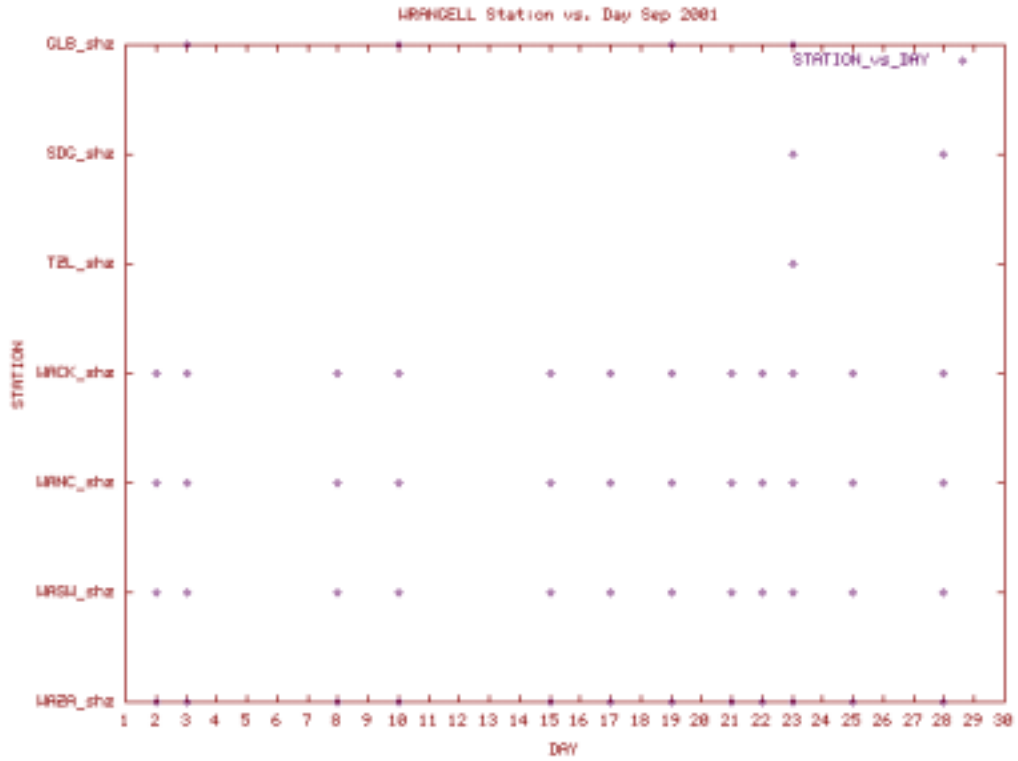

Station Use Plot for the Wrangell subnet for February 2001

Station Use Plot for the Wrangell subnet for March 2001

Station Use Plot for the Wrangell subnet for June 2001

Station Use Plot for the Wrangell subnet for August 2001