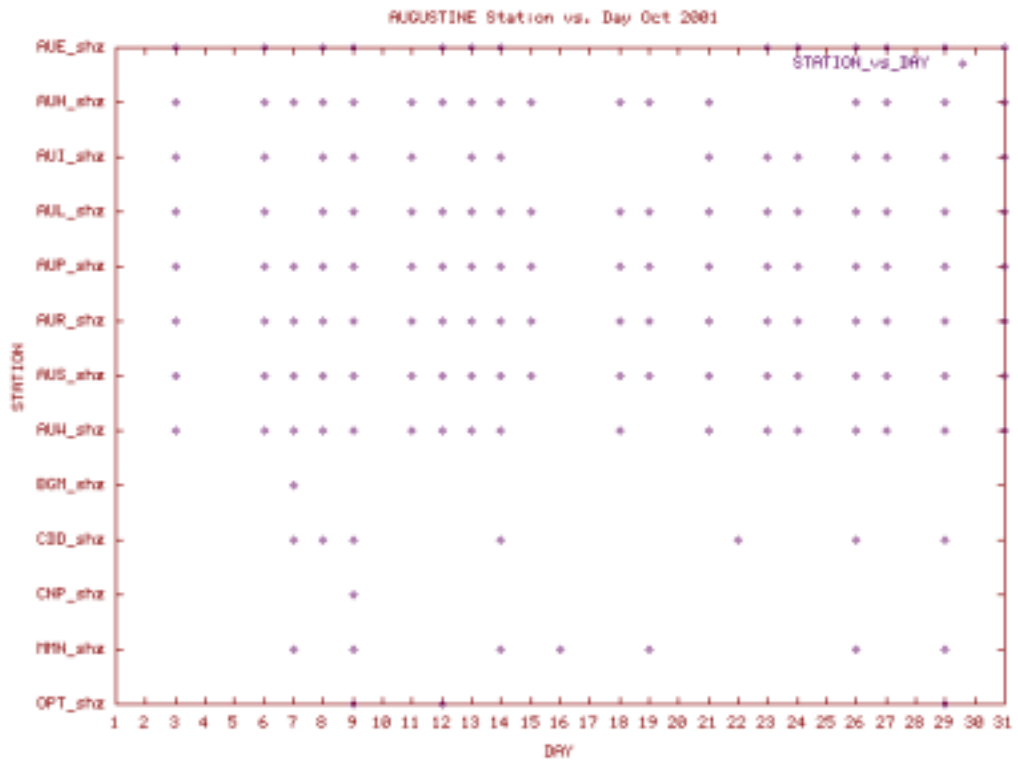

Station Use Plot for the Augustine subnet for October 2001