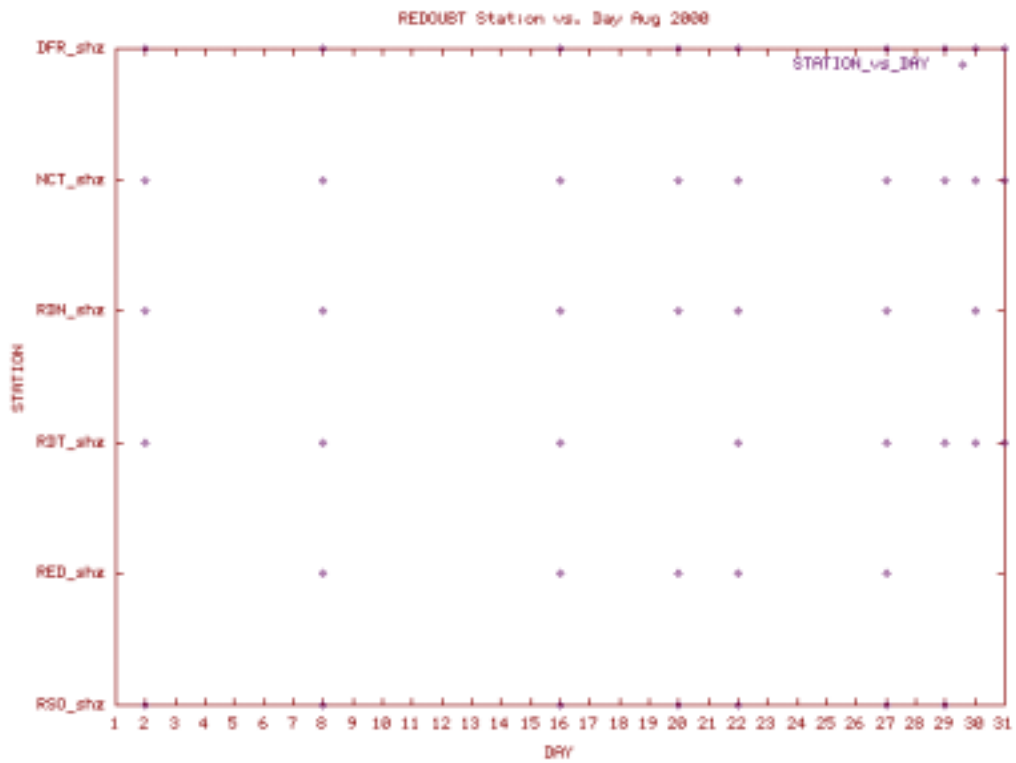

Station Use Plot for the Redoubt subnet for August 2000