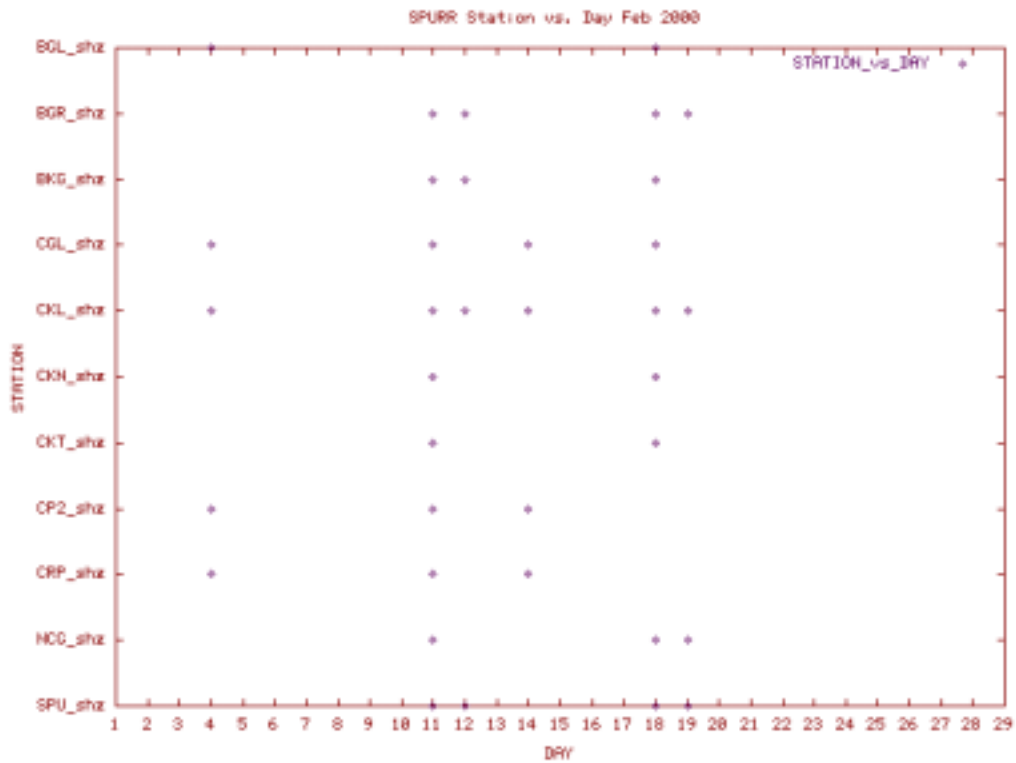

Station Use Plot for the Spurr subnet for February 2000