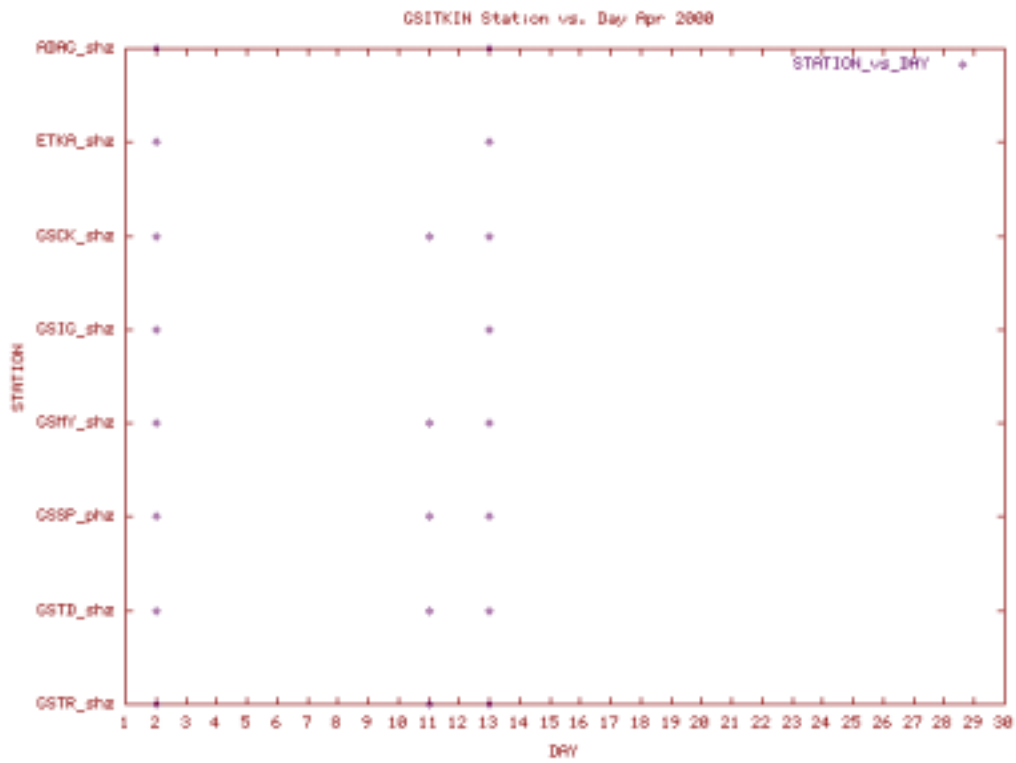

Station Use Plot for the Dutton subnet for December 2000

Station Use Plot for the Dutton subnet for May 2001

Station Use Plot for the Dutton subnet for June 2001

Station Use Plot for the Dutton subnet for September 2001

Station Use Plot for the Dutton subnet for October 2001

Station Use Plot for the Dutton subnet for November 2001

Station Use Plot for the Dutton subnet for December 2001

Station Use Plot for the Great Sitkin subnet for March 2000