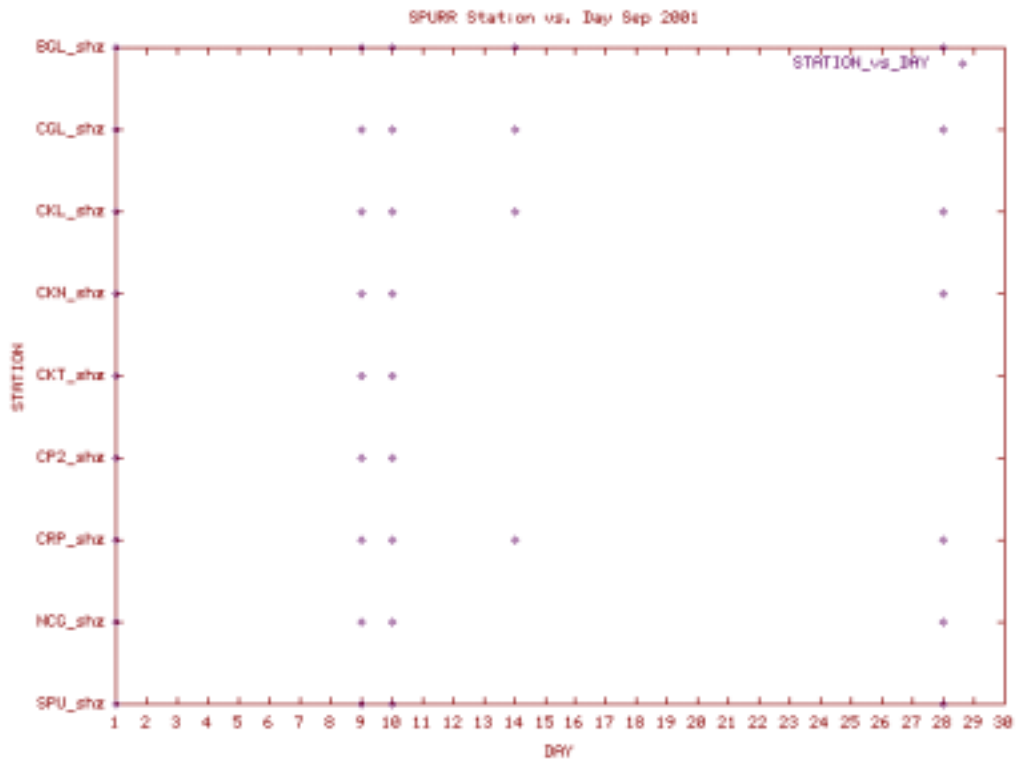

Station Use Plot for the Spurr subnet for September 2001