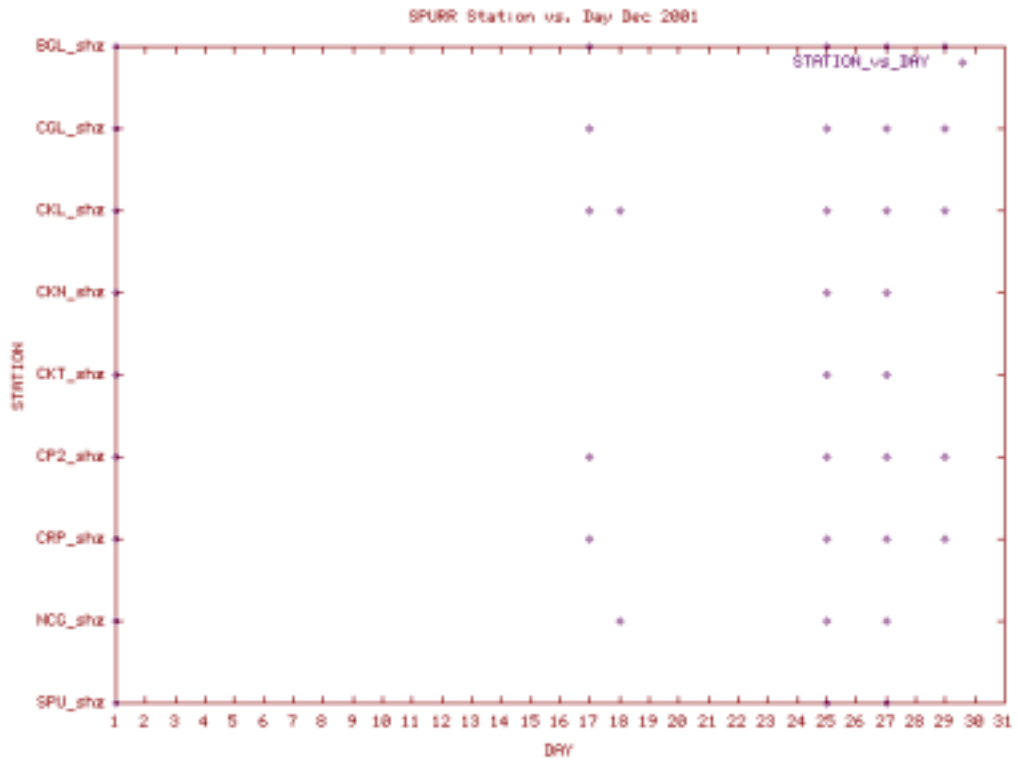

Station Use Plot for the Spurr subnet for August 2001

Station Use Plot for the Spurr subnet for September 2001

Station Use Plot for the Spurr subnet for October 2001

Station Use Plot for the Spurr subnet for November 2001