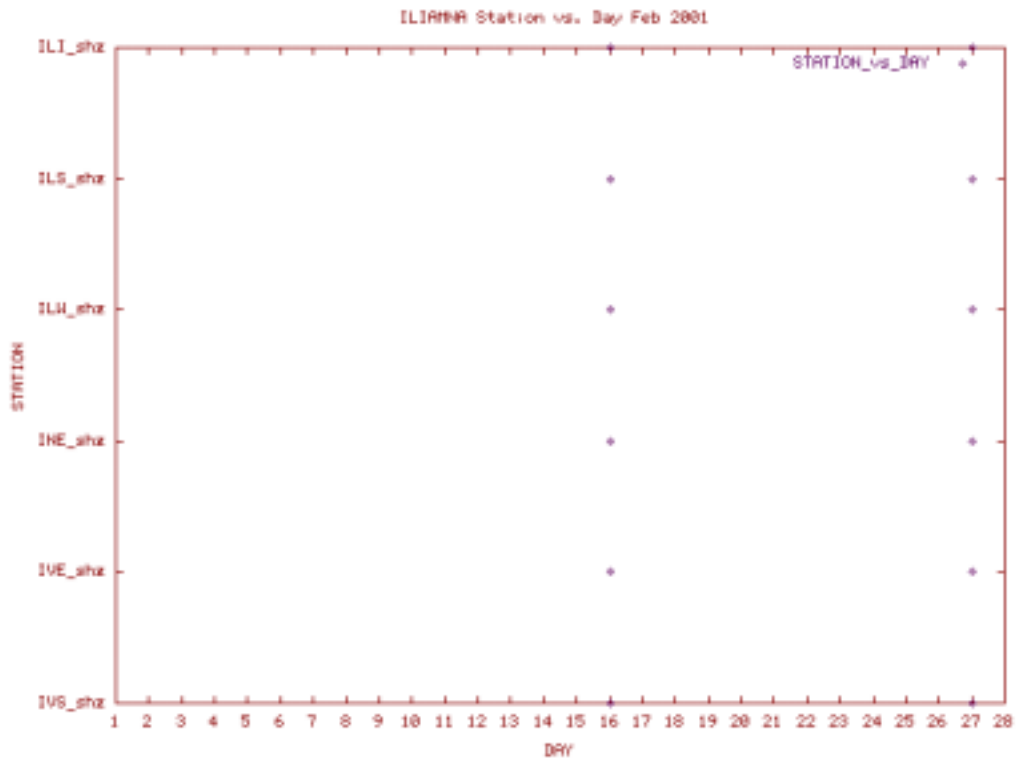

Station Use Plot for the Iliamna subnet for April 2000

Station Use Plot for the Iliamna subnet for May 2000

Station Use Plot for the Iliamna subnet for June 2000

Station Use Plot for the Iliamna subnet for September 2000

Station Use Plot for the Iliamna subnet for October 2000

Station Use Plot for the Iliamna subnet for November 2000

Station Use Plot for the Iliamna subnet for December 2000

Station Use Plot for the Iliamna subnet for January 2001

Station Use Plot for the Iliamna subnet for February 2001

Station Use Plot for the Iliamna subnet for March 2001

Station Use Plot for the Iliamna subnet for April 2001

Station Use Plot for the Iliamna subnet for May 2001