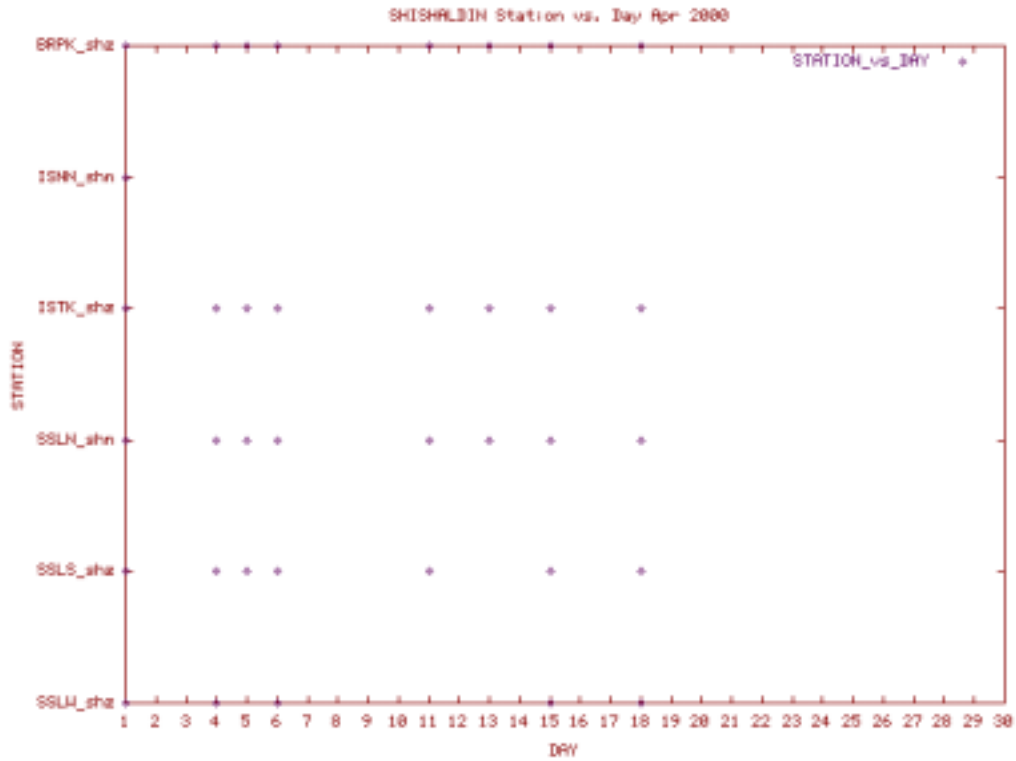

Station Use Plot for the Spurr subnet for April 2000