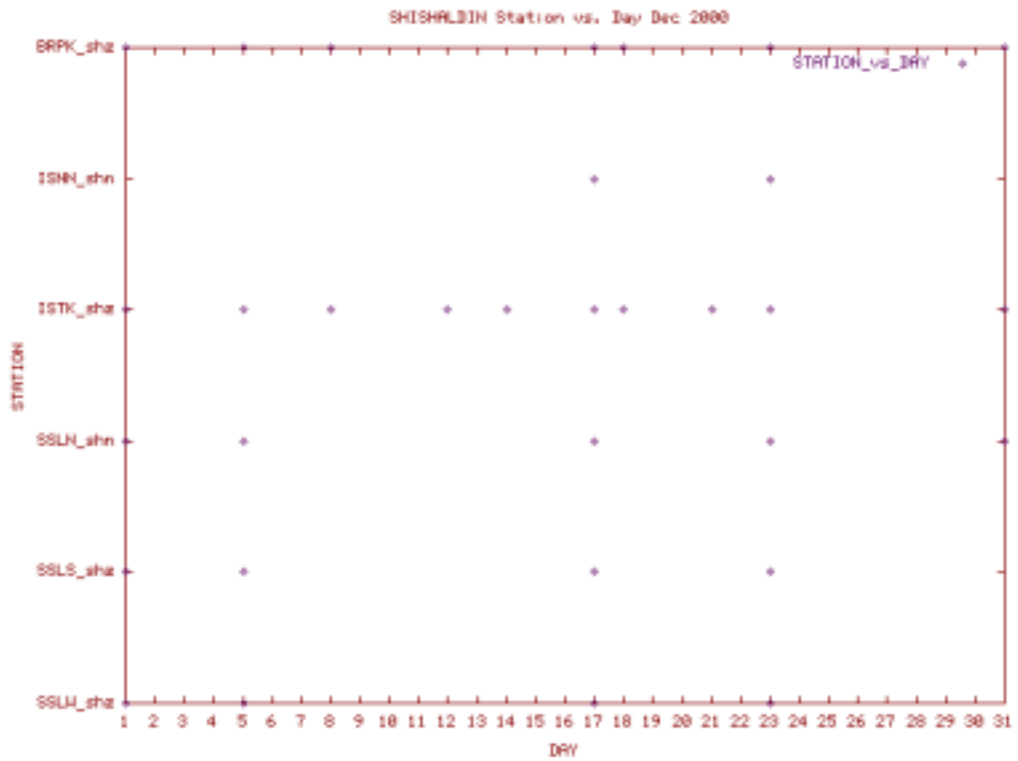

Station Use Plot for the Shishaldin subnet for December 2000