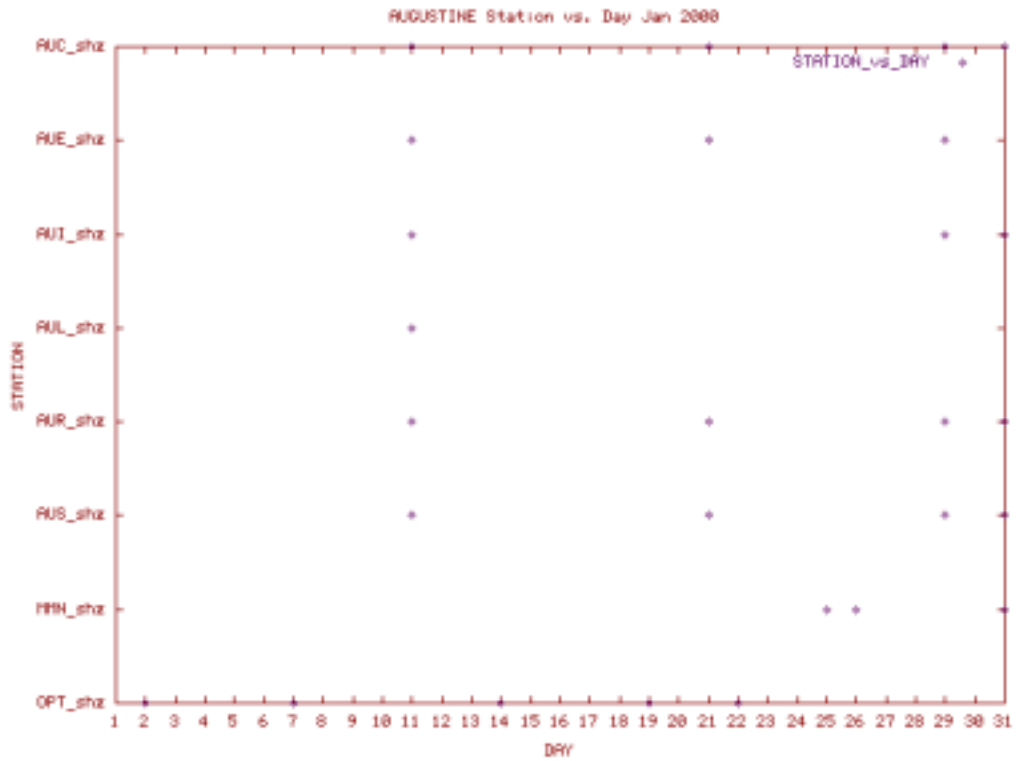

Station Use Plot for the Akutan subnet for August 2001

Station Use Plot for the Akutan subnet for November 2001

Station Use Plot for the Aniakchak subnet for February 2000

Station Use Plot for the Aniakchak subnet for March 2000

Station Use Plot for the Aniakchak subnet for June 2000

Station Use Plot for the Aniakchak subnet for July 2000

Station Use Plot for the Aniakchak subnet for May 2001

Station Use Plot for the Aniakchak subnet for August 2001

Station Use Plot for the Aniakchak subnet for September 2001

Station Use Plot for the Aniakchak subnet for October 2001

Station Use Plot for the Aniakchak subnet for December 2001

Station Use Plot for the Augustine subnet for January 2000