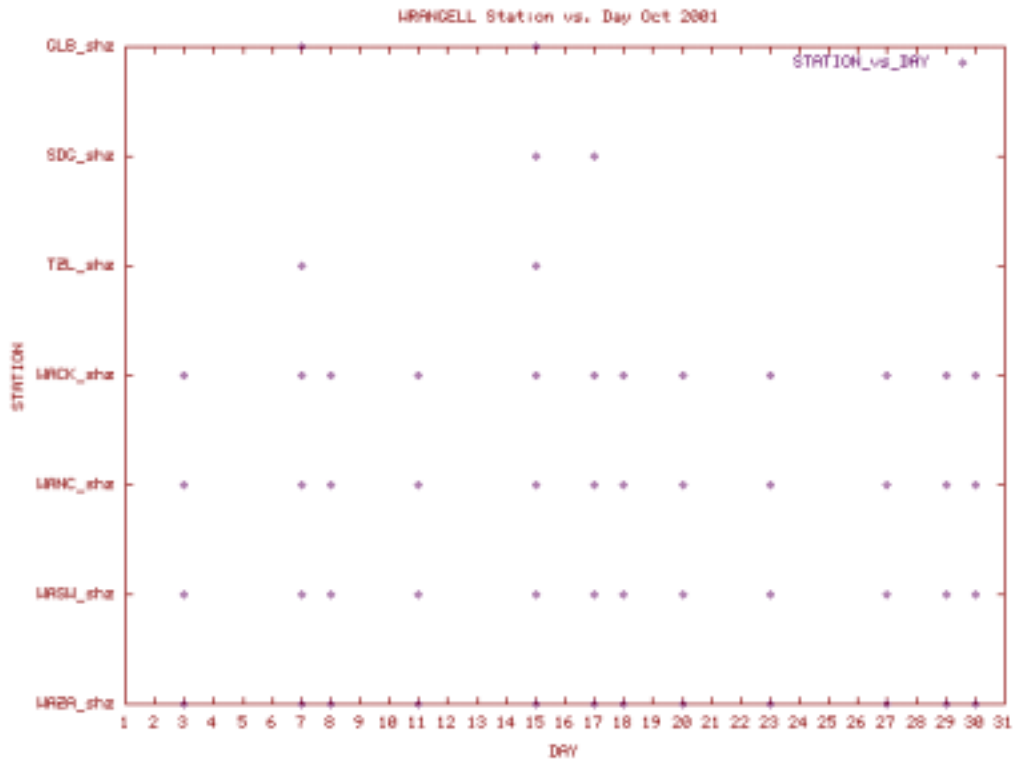

Station Use Plot for the Wrangell subnet for October 2001