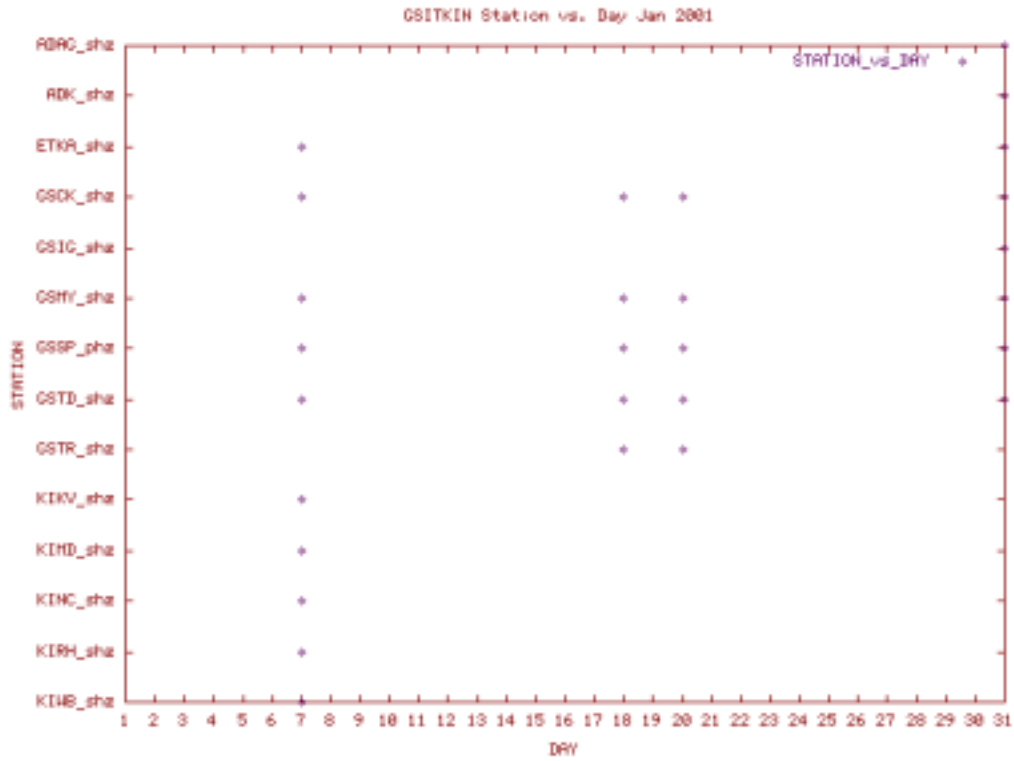

Station Use Plot for the Great Sitkin subnet for January 2001