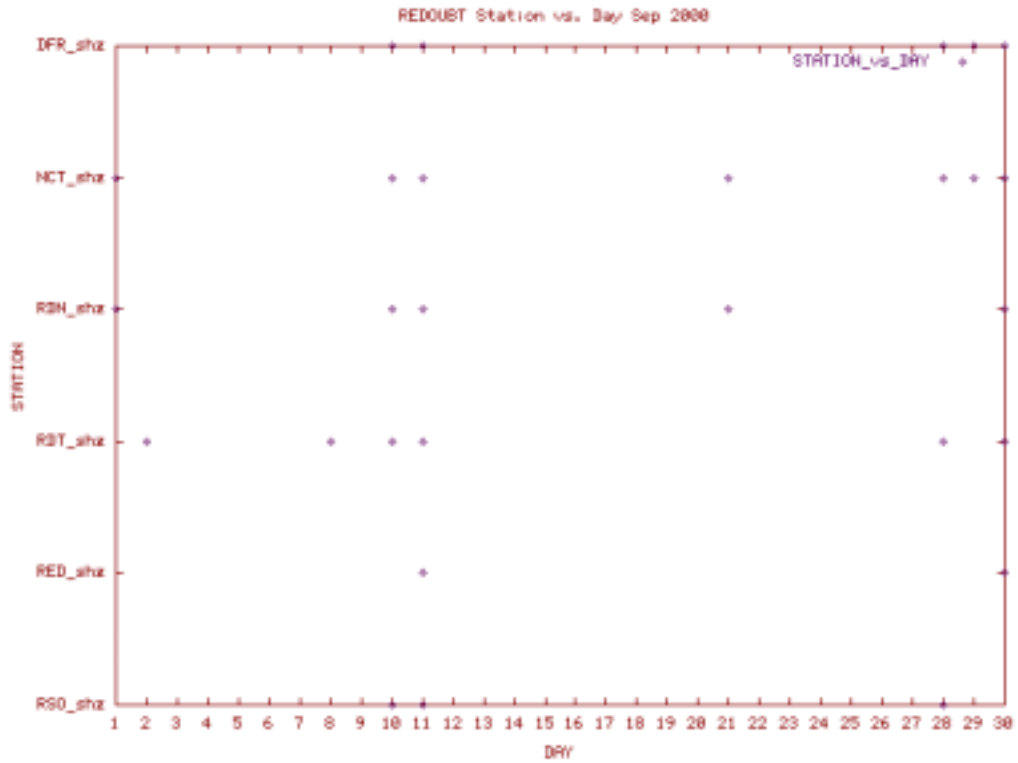

Station Use Plot for the Redoubt subnet for September 2000