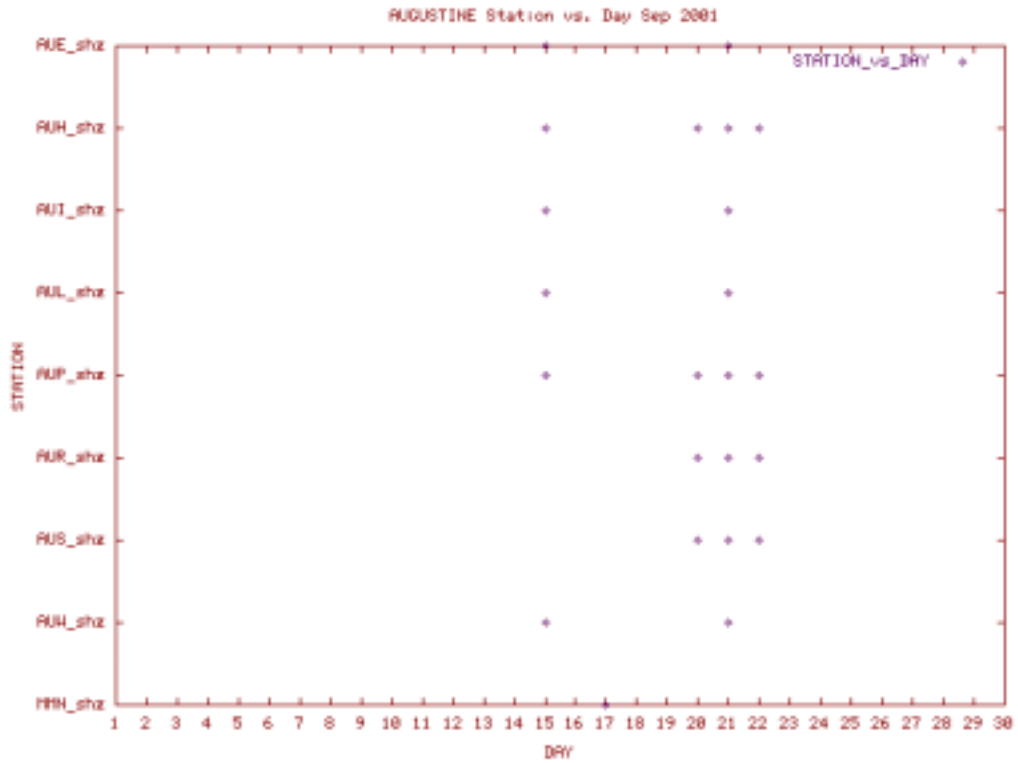

Station Use Plot for the Augustine subnet for June 2000

Station Use Plot for the Augustine subnet for July 2000

Station Use Plot for the Augustine subnet for August 2000

Station Use Plot for the Augustine subnet for September 2000

Station Use Plot for the Augustine subnet for October 2000

Station Use Plot for the Augustine subnet for February 2001

Station Use Plot for the Augustine subnet for March 2001

Station Use Plot for the Augustine subnet for July 2001

Station Use Plot for the Augustine subnet for August 2001

Station Use Plot for the Augustine subnet for September 2001

Station Use Plot for the Augustine subnet for October 2001

Station Use Plot for the Dutton subnet for November 2000

Station Use Plot for the Dutton subnet for December 2000

Station Use Plot for the Dutton subnet for May 2001

Station Use Plot for the Dutton subnet for June 2001

Station Use Plot for the Dutton subnet for September 2001