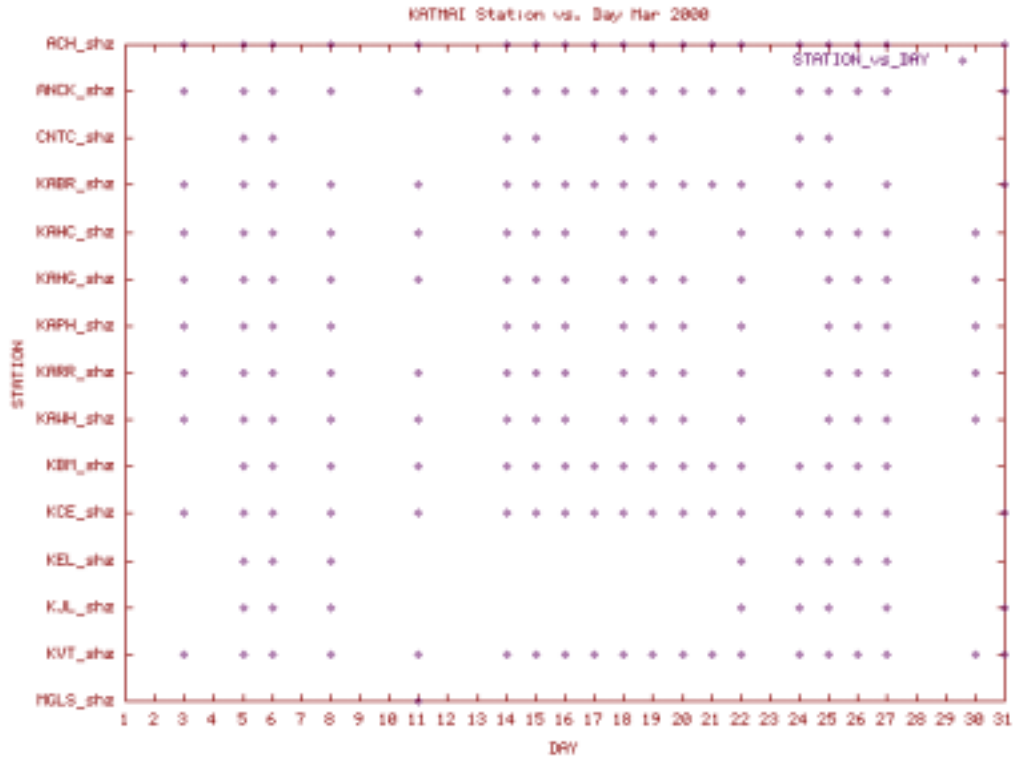

Station Use Plot for the Katmai volcanic group subnet for March 2001