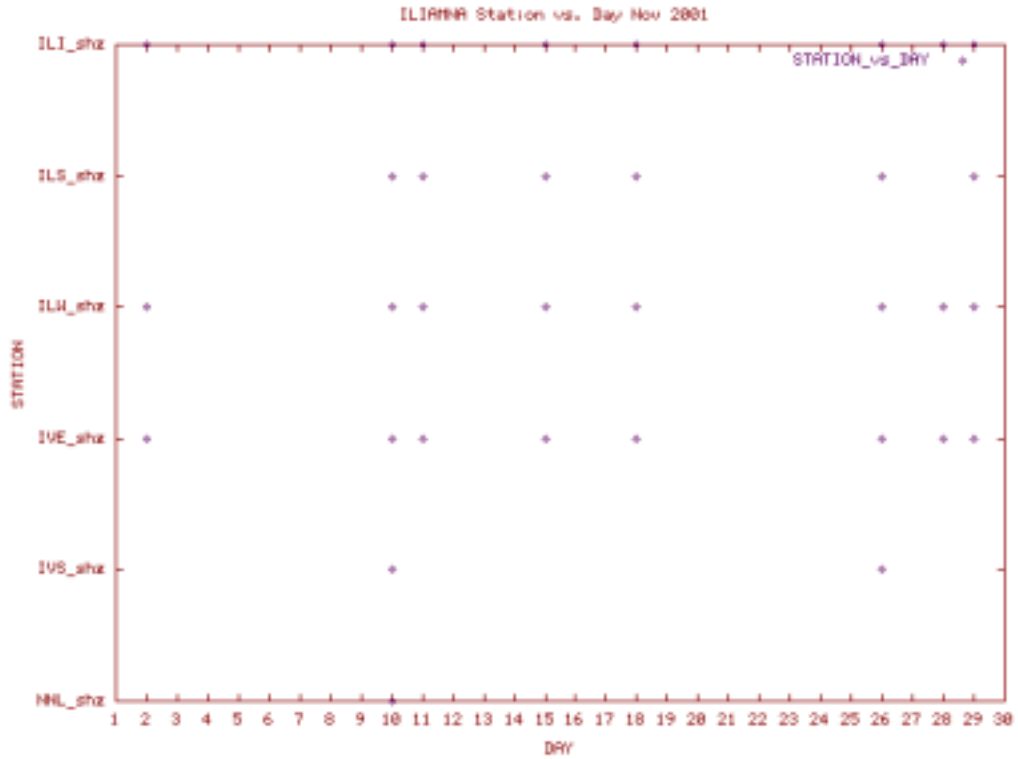

Station Use Plot for the Iliamna subnet for November 2001