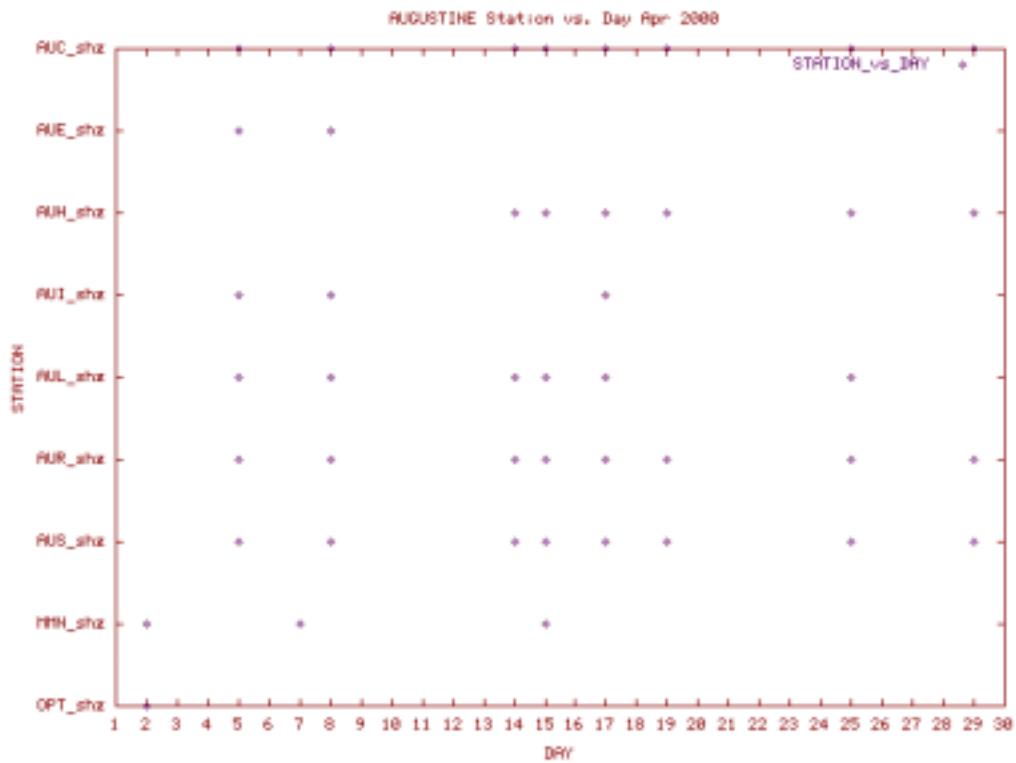

Station Use Plot for the Augustine subnet for April 2000