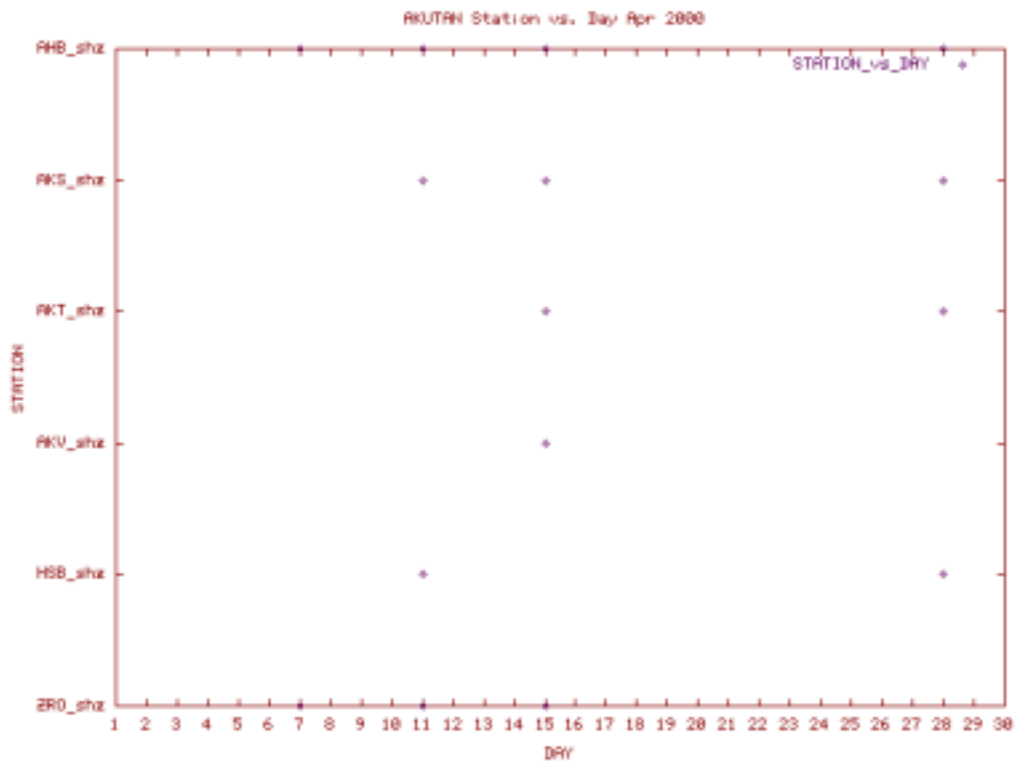

Station Use Plot for the Akutan subnet for April 2000