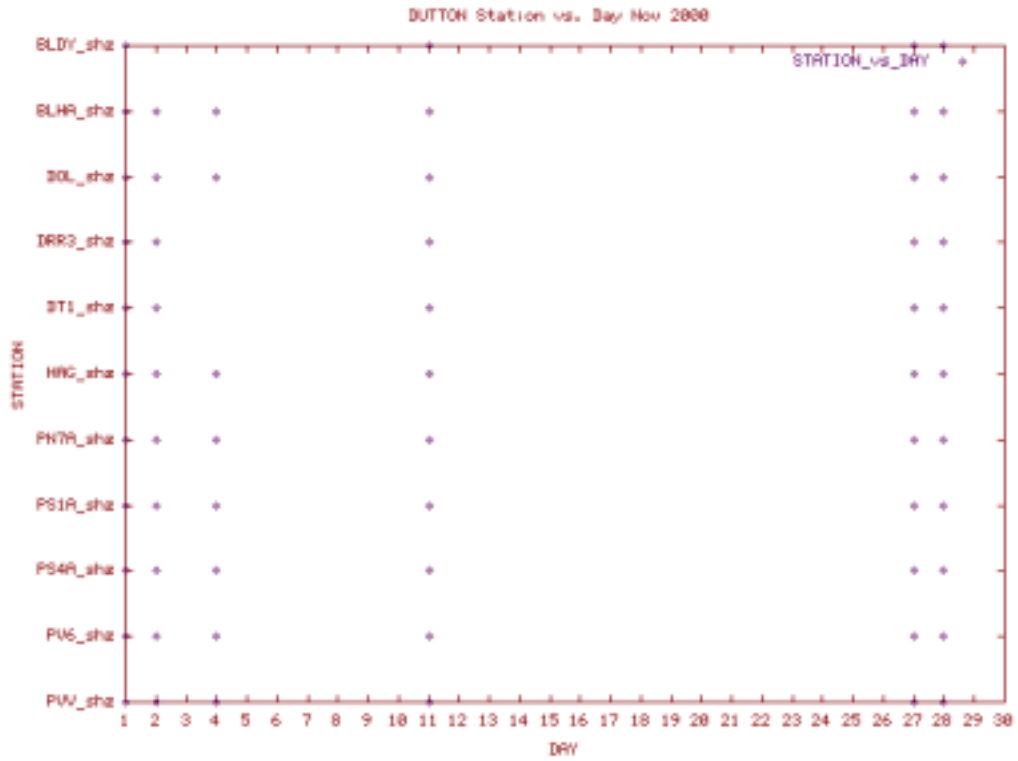

Station Use Plot for the Dutton subnet for November 2000