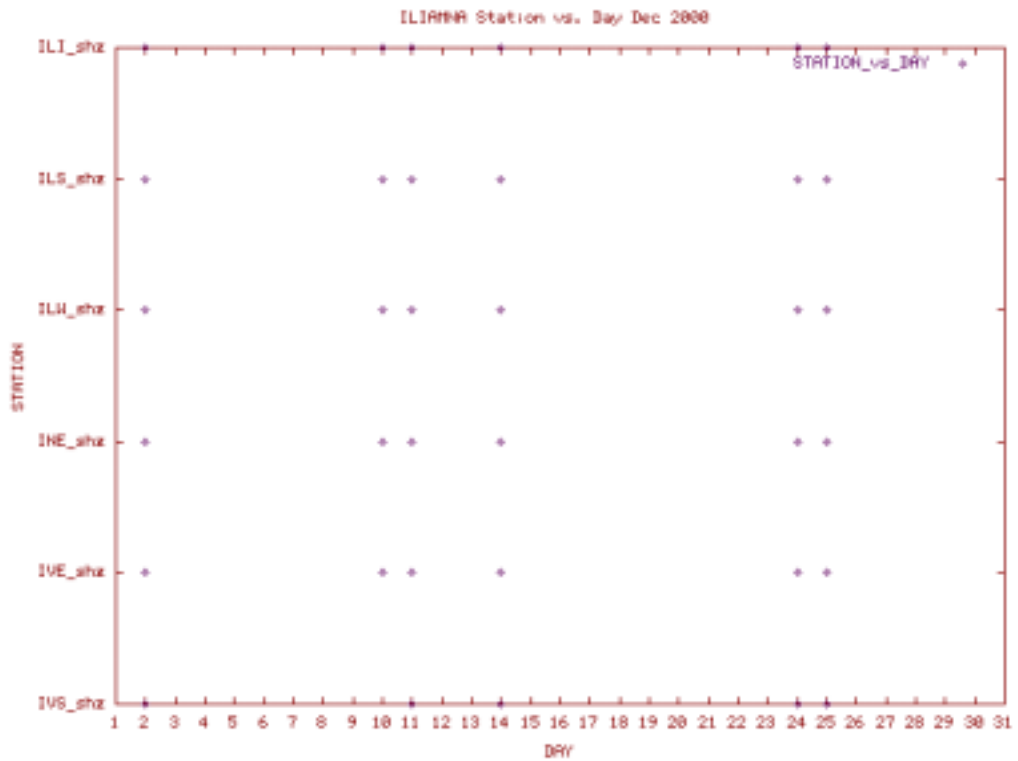

Station Use Plot for the Great Sitkin subnet for April 2001

Station Use Plot for the Iliamna subnet for January 2000

Station Use Plot for the Iliamna subnet for February 2000

Station Use Plot for the Iliamna subnet for March 2000

Station Use Plot for the Iliamna subnet for April 2000

Station Use Plot for the Iliamna subnet for May 2000

Station Use Plot for the Iliamna subnet for June 2000

Station Use Plot for the Iliamna subnet for September 2000

Station Use Plot for the Iliamna subnet for October 2000

Station Use Plot for the Iliamna subnet for November 2000

Station Use Plot for the Iliamna subnet for December 2000

Station Use Plot for the Iliamna subnet for January 2001