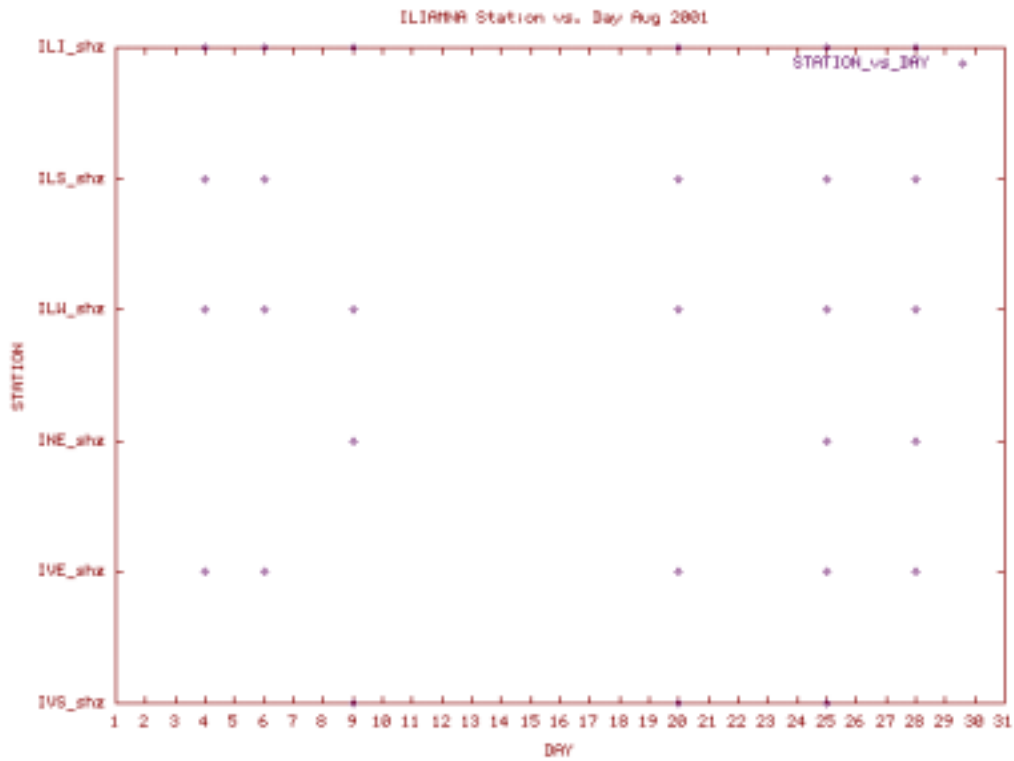

Station Use Plot for the Iliamna subnet for October 2000

Station Use Plot for the Iliamna subnet for November 2000

Station Use Plot for the Iliamna subnet for December 2000

Station Use Plot for the Iliamna subnet for January 2001

Station Use Plot for the Iliamna subnet for February 2001

Station Use Plot for the Iliamna subnet for March 2001

Station Use Plot for the Iliamna subnet for April 2001

Station Use Plot for the Iliamna subnet for May 2001

Station Use Plot for the Iliamna subnet for June 2001

Station Use Plot for the Iliamna subnet for July 2001

Station Use Plot for the Iliamna subnet for August 2001

Station Use Plot for the Iliamna subnet for September 2001