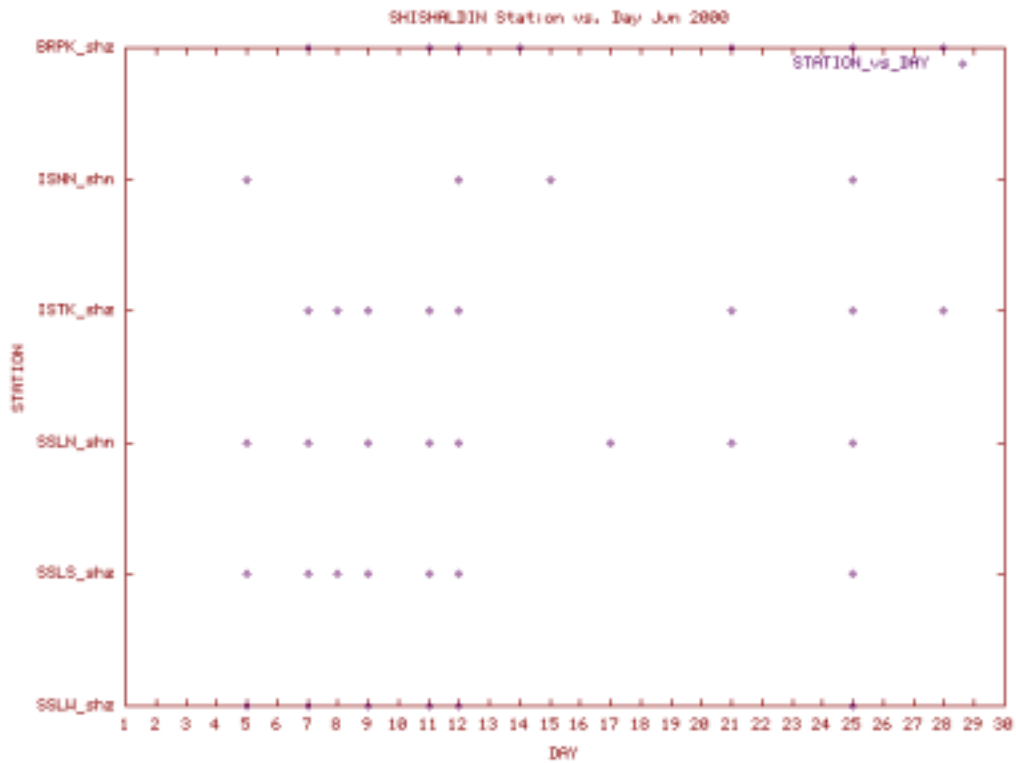

Station Use Plot for the Shishaldin subnet for June 2000