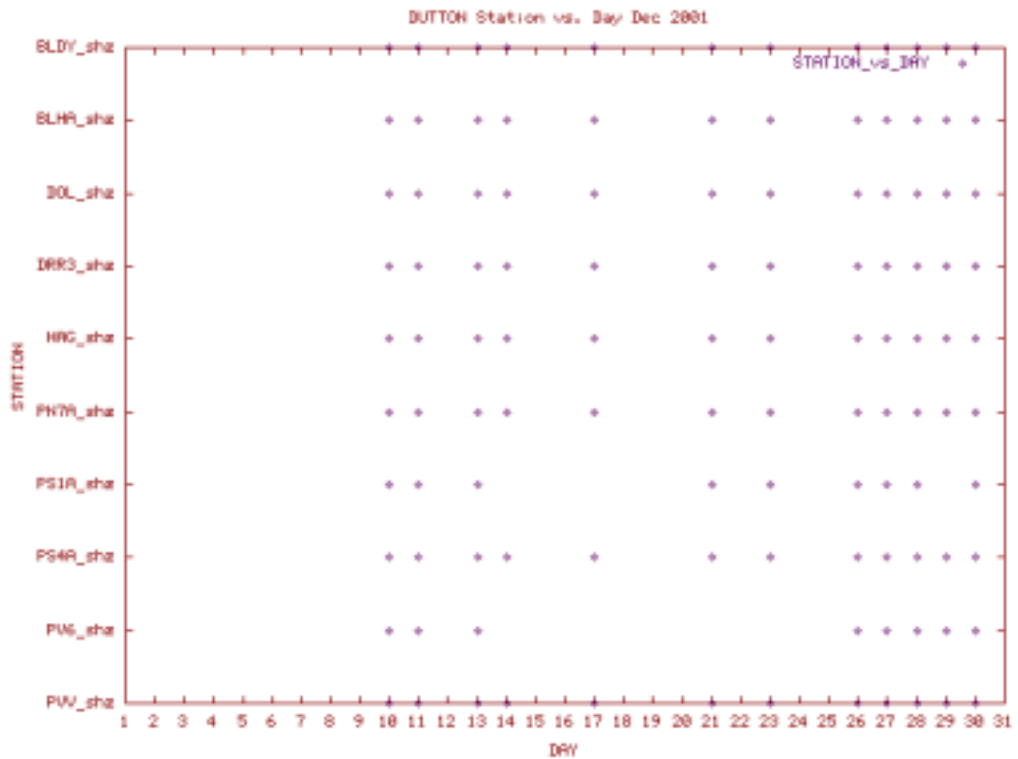

Station Use Plot for the Dutton subnet for December 2000

Station Use Plot for the Dutton subnet for May 2001

Station Use Plot for the Dutton subnet for June 2001

Station Use Plot for the Dutton subnet for September 2001

Station Use Plot for the Dutton subnet for October 2001

Station Use Plot for the Dutton subnet for November 2001

Station Use Plot for the Dutton subnet for December 2001

Station Use Plot for the Great Sitkin subnet for March 2000