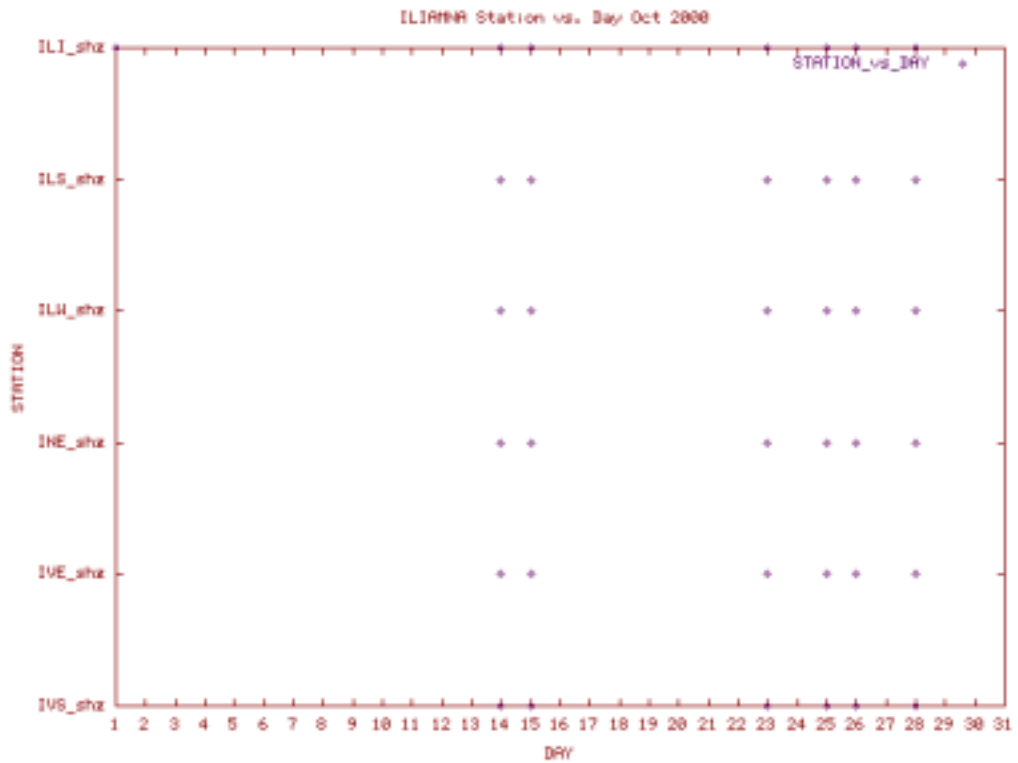

Station Use Plot for the Great Sitkin subnet for April 2001

Station Use Plot for the Iliamna subnet for January 2000

Station Use Plot for the Iliamna subnet for February 2000

Station Use Plot for the Iliamna subnet for March 2000

Station Use Plot for the Iliamna subnet for April 2000

Station Use Plot for the Iliamna subnet for May 2000

Station Use Plot for the Iliamna subnet for June 2000

Station Use Plot for the Iliamna subnet for September 2000

Station Use Plot for the Iliamna subnet for October 2000

Station Use Plot for the Iliamna subnet for November 2000

Station Use Plot for the Iliamna subnet for December 2000

Station Use Plot for the Iliamna subnet for January 2001