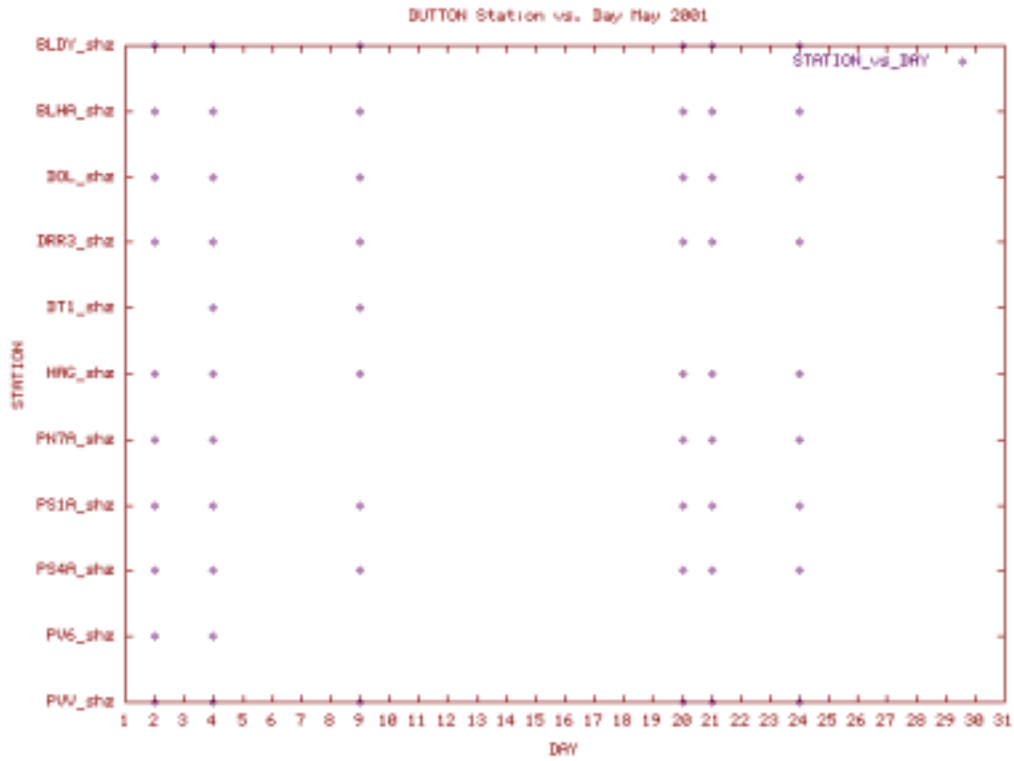

Station Use Plot for the Augustine subnet for August 2001

Station Use Plot for the Augustine subnet for September 2001

Station Use Plot for the Augustine subnet for October 2001

Station Use Plot for the Dutton subnet for November 2000

Station Use Plot for the Dutton subnet for December 2000

Station Use Plot for the Dutton subnet for May 2001

Station Use Plot for the Dutton subnet for June 2001

Station Use Plot for the Dutton subnet for September 2001