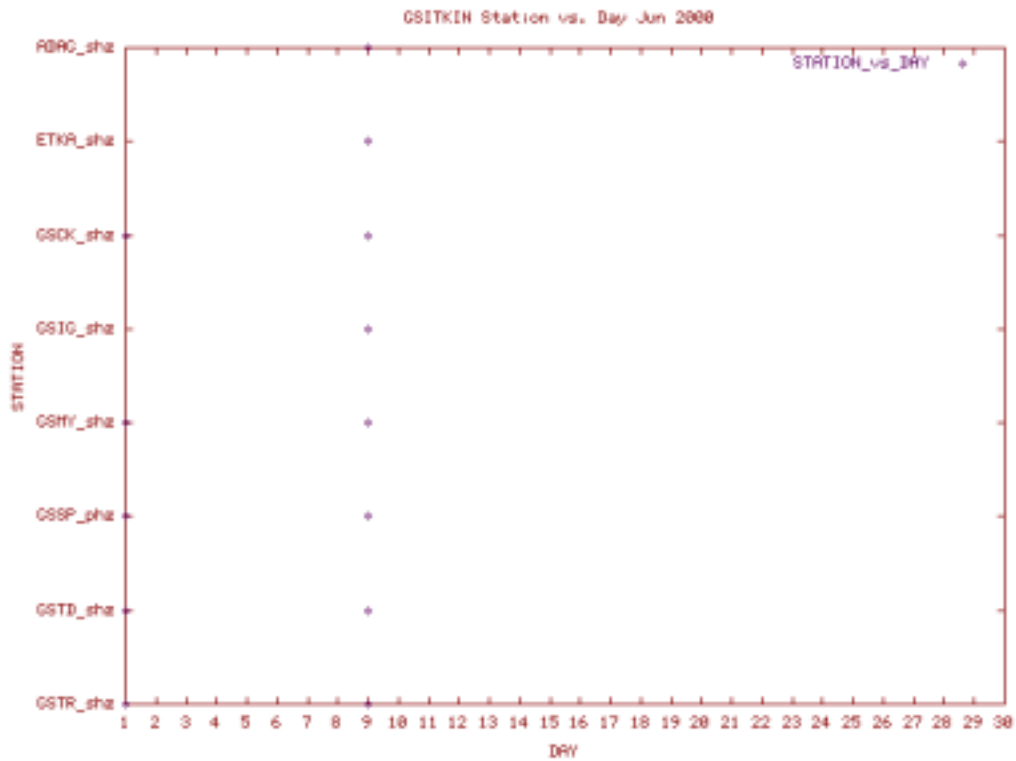

Station Use Plot for the Great Sitkin subnet for June 2000