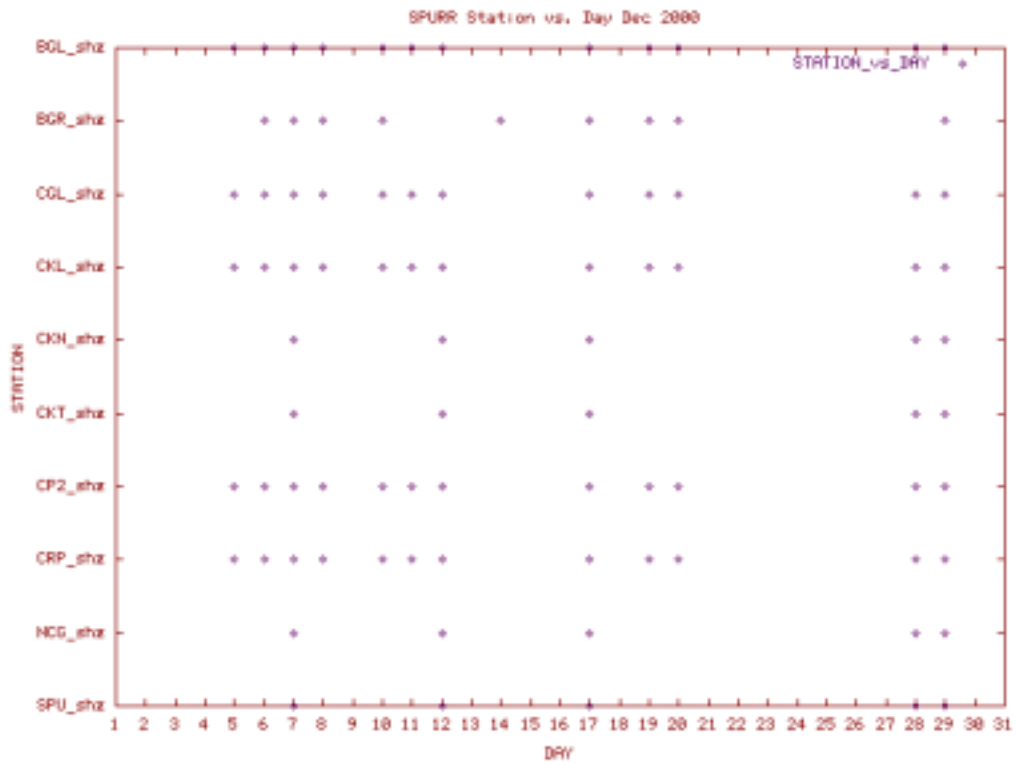

Station Use Plot for the Spurr subnet for December 2000