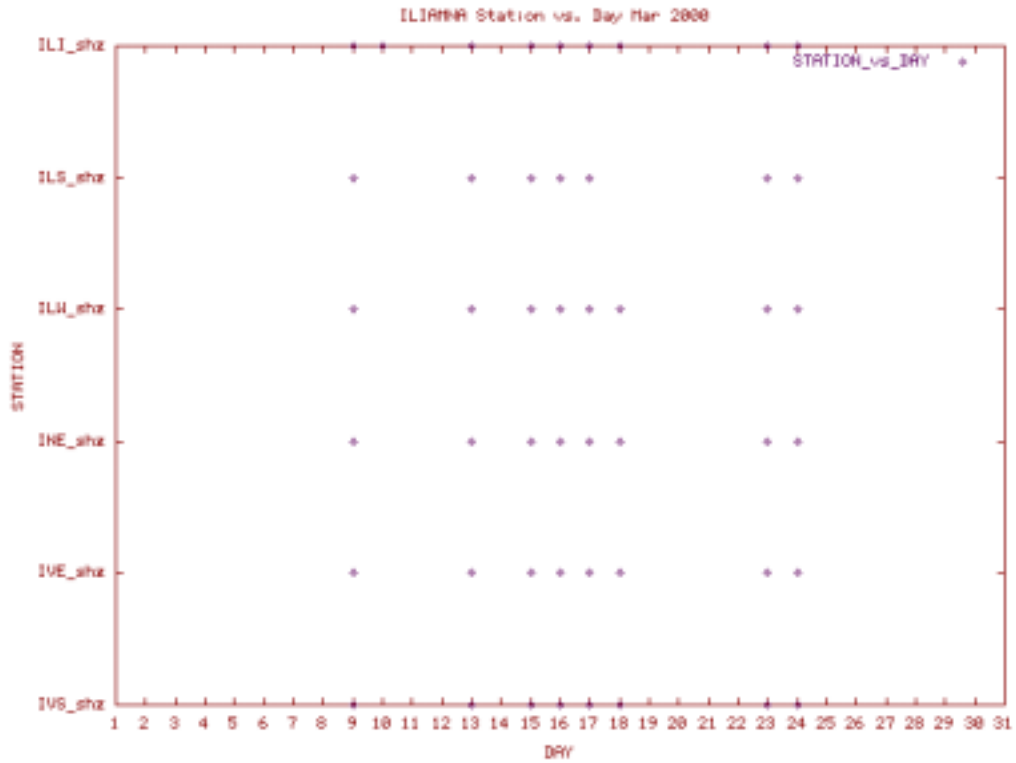

Station Use Plot for the Great Sitkin subnet for August 2000

Station Use Plot for the Great Sitkin subnet for January 2001

Station Use Plot for the Great Sitkin subnet for February 2001

Station Use Plot for the Great Sitkin subnet for March 2001

Station Use Plot for the Great Sitkin subnet for April 2001

Station Use Plot for the Iliamna subnet for January 2000

Station Use Plot for the Iliamna subnet for February 2000

Station Use Plot for the Iliamna subnet for March 2000