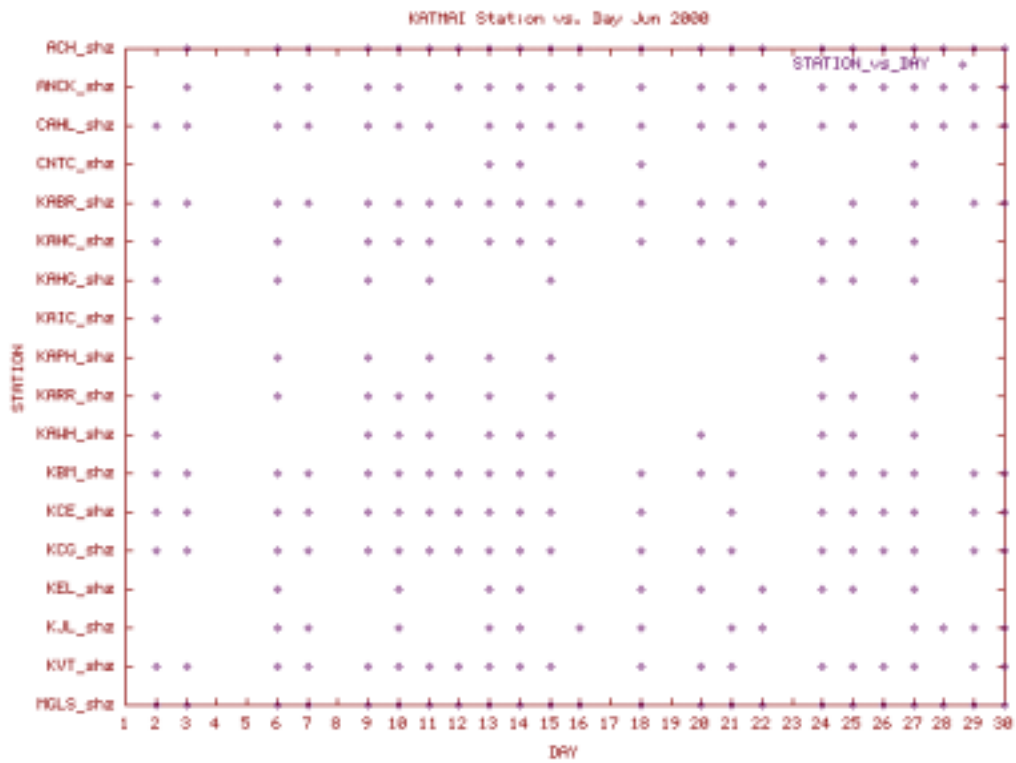

Station Use Plot for the Katmai volcanic group subnet for June 2000