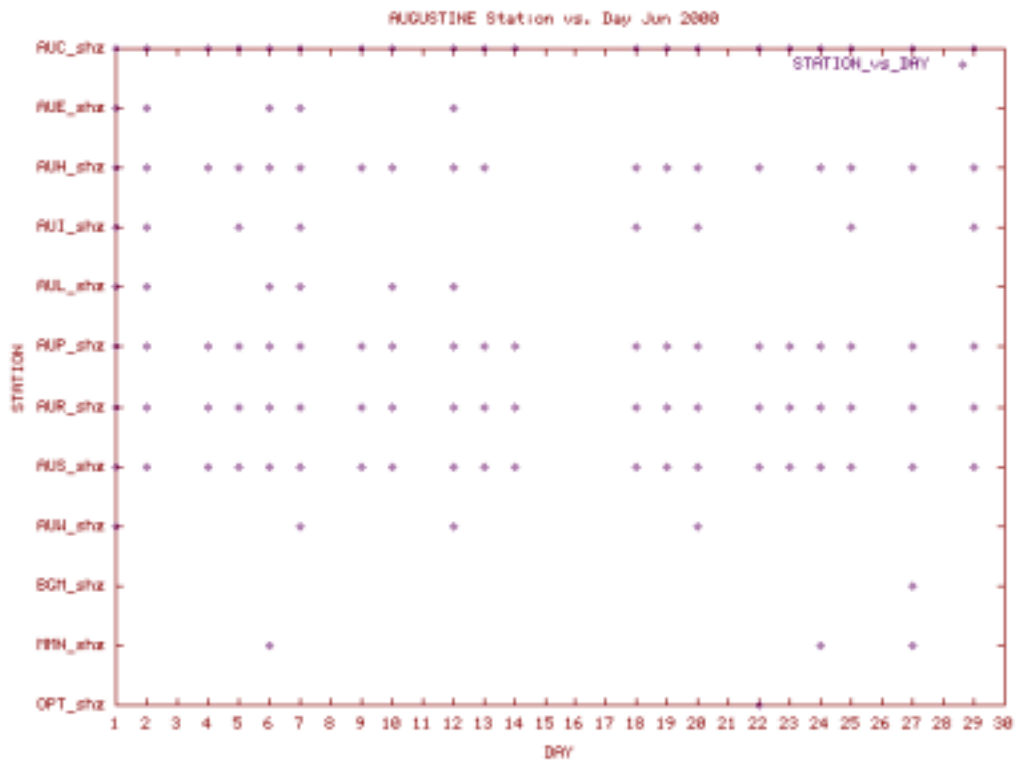

Station Use Plot for the Aniakchak subnet for September 2001

Station Use Plot for the Aniakchak subnet for October 2001

Station Use Plot for the Aniakchak subnet for December 2001

Station Use Plot for the Augustine subnet for January 2000

Station Use Plot for the Augustine subnet for February 2000

Station Use Plot for the Augustine subnet for March 2000

Station Use Plot for the Augustine subnet for April 2000

Station Use Plot for the Augustine subnet for May 2000