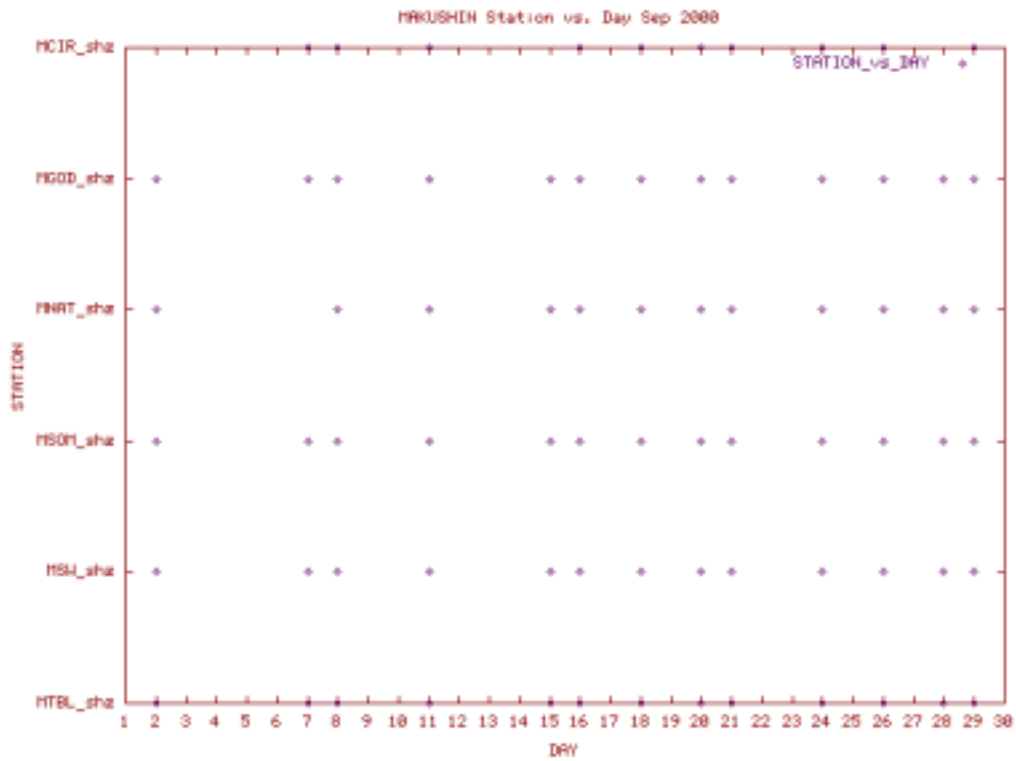

Station Use Plot for the Makushin subnet for September 2000