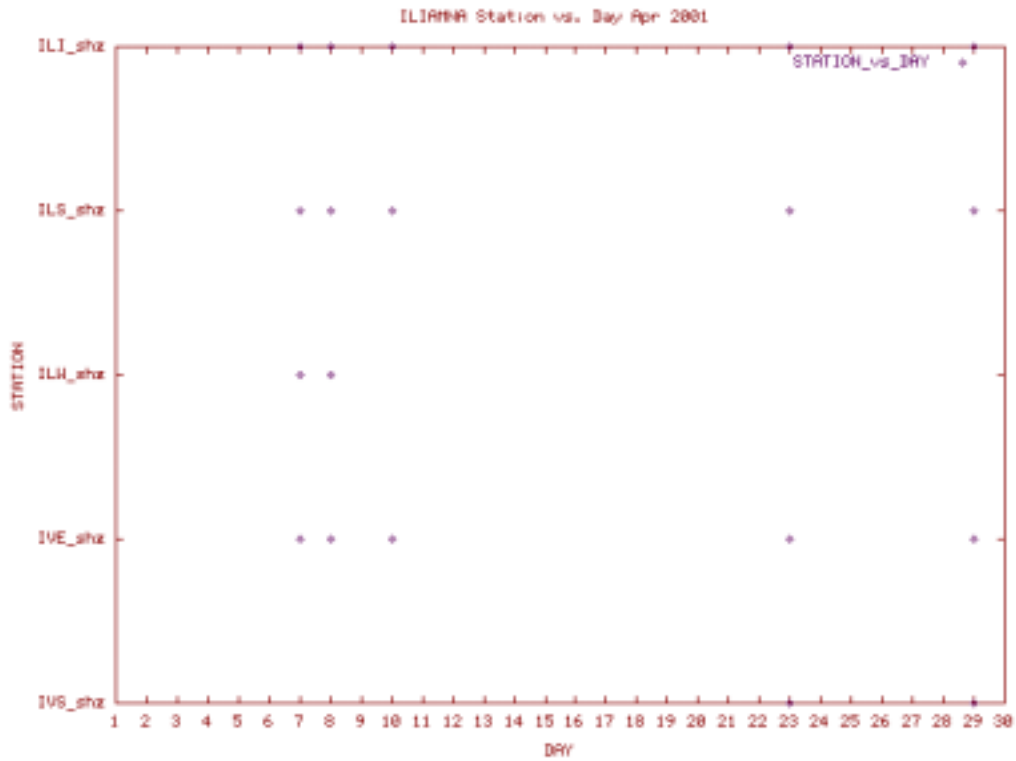

Station Use Plot for the Iliamna subnet for April 2000

Station Use Plot for the Iliamna subnet for May 2000

Station Use Plot for the Iliamna subnet for June 2000

Station Use Plot for the Iliamna subnet for September 2000

Station Use Plot for the Iliamna subnet for October 2000

Station Use Plot for the Iliamna subnet for November 2000

Station Use Plot for the Iliamna subnet for December 2000

Station Use Plot for the Iliamna subnet for January 2001

Station Use Plot for the Iliamna subnet for February 2001

Station Use Plot for the Iliamna subnet for March 2001

Station Use Plot for the Iliamna subnet for April 2001

Station Use Plot for the Iliamna subnet for May 2001