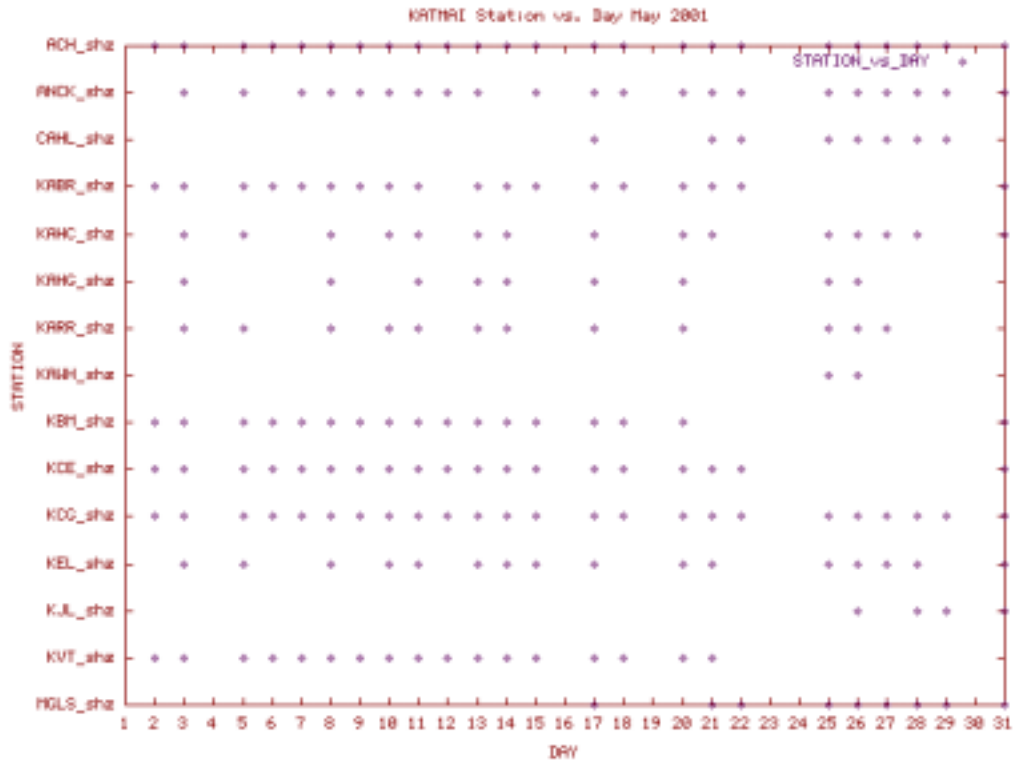

Station Use Plot for the Katmai volcanic group subnet for May 2001