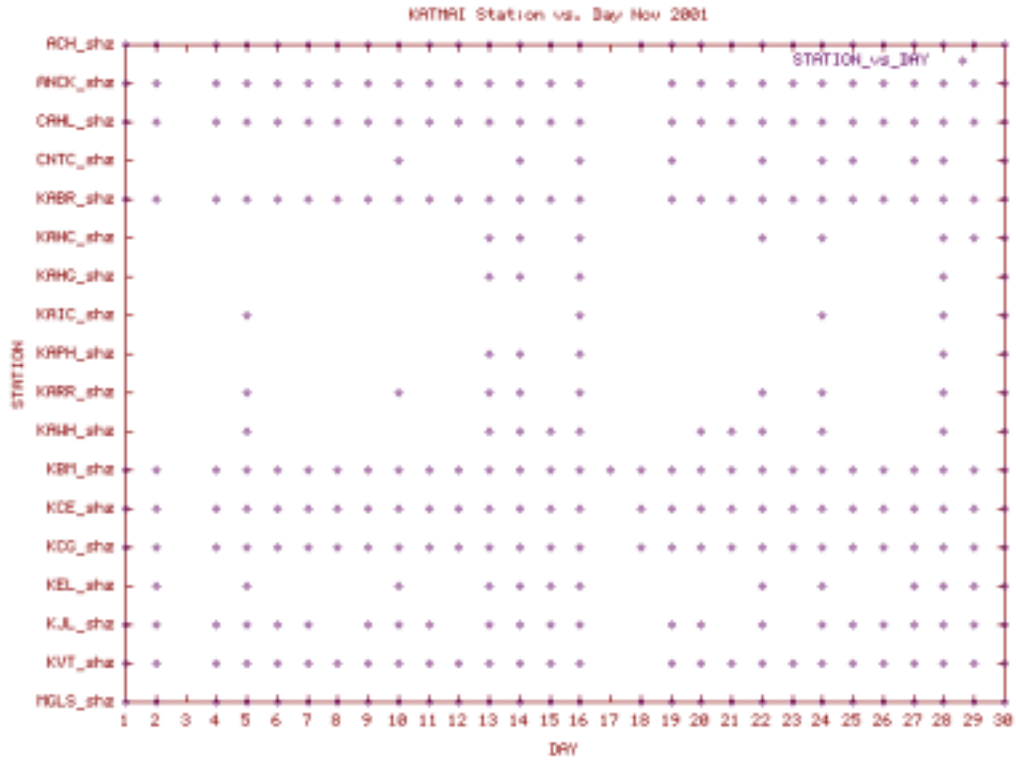

Station Use Plot for the Katmai volcanic group subnet for November 2001