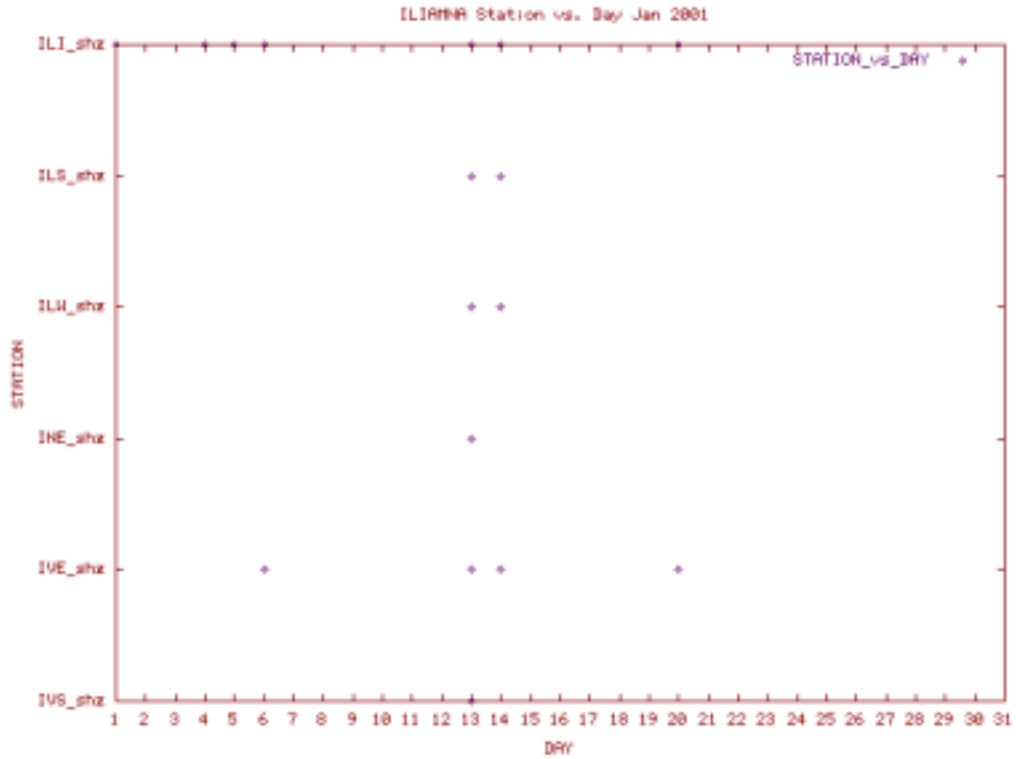

Station Use Plot for the Great Sitkin subnet for April 2001

Station Use Plot for the Iliamna subnet for January 2000

Station Use Plot for the Iliamna subnet for February 2000

Station Use Plot for the Iliamna subnet for March 2000

Station Use Plot for the Iliamna subnet for April 2000

Station Use Plot for the Iliamna subnet for May 2000

Station Use Plot for the Iliamna subnet for June 2000

Station Use Plot for the Iliamna subnet for September 2000

Station Use Plot for the Iliamna subnet for October 2000

Station Use Plot for the Iliamna subnet for November 2000

Station Use Plot for the Iliamna subnet for December 2000

Station Use Plot for the Iliamna subnet for January 2001