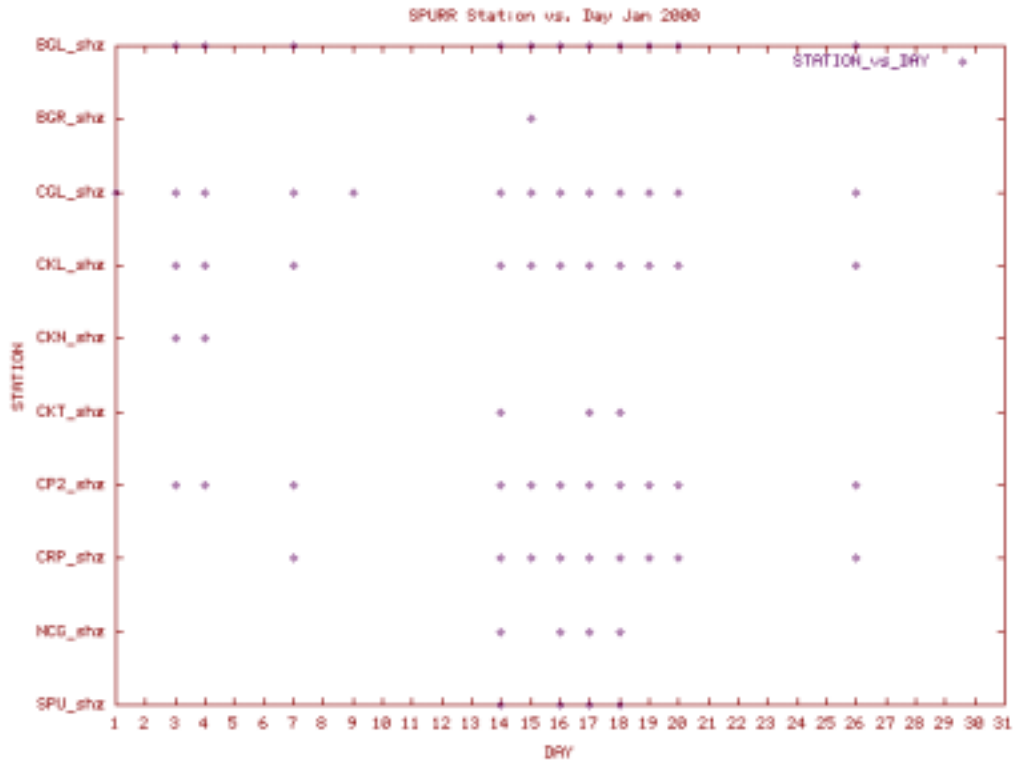

Station Use Plot for the Spurr subnet for January 2000