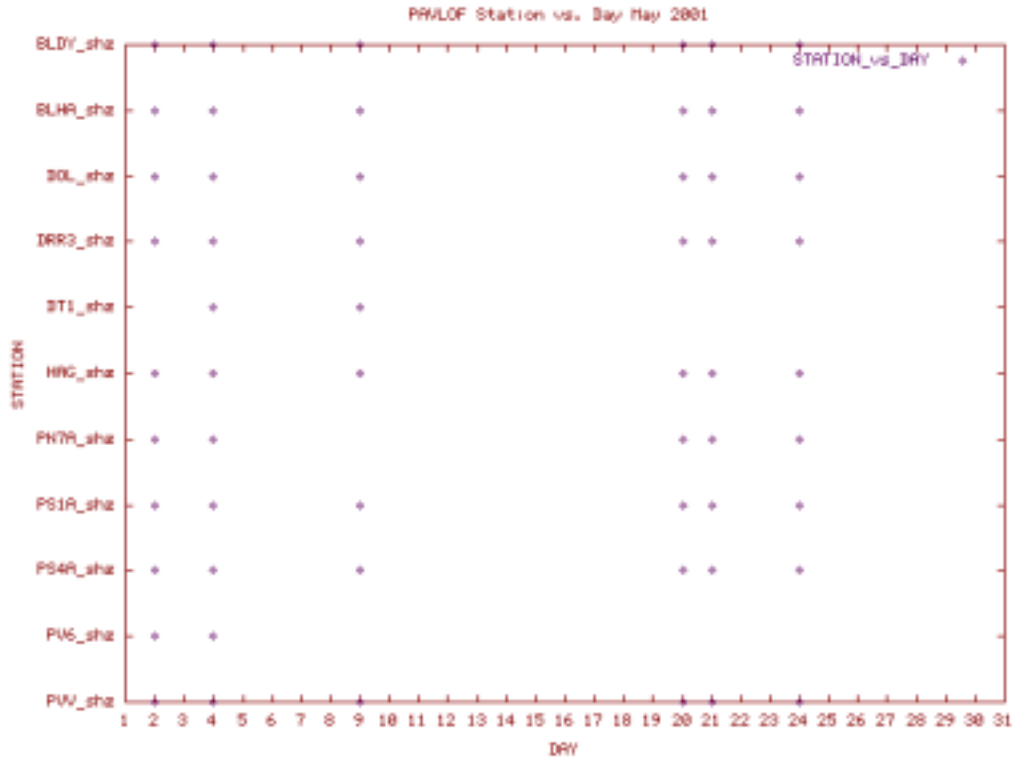

Station Use Plot for the Pavlof subnet for September 2000

Station Use Plot for the Pavlof subnet for October 2000

Station Use Plot for the Pavlof subnet for November 2000

Station Use Plot for the Pavlof subnet for December 2000

Station Use Plot for the Pavlof subnet for May 2001

Station Use Plot for the Pavlof subnet for June 2001

Station Use Plot for the Pavlof subnet for September 2001

Station Use Plot for the Pavlof subnet for October 2001