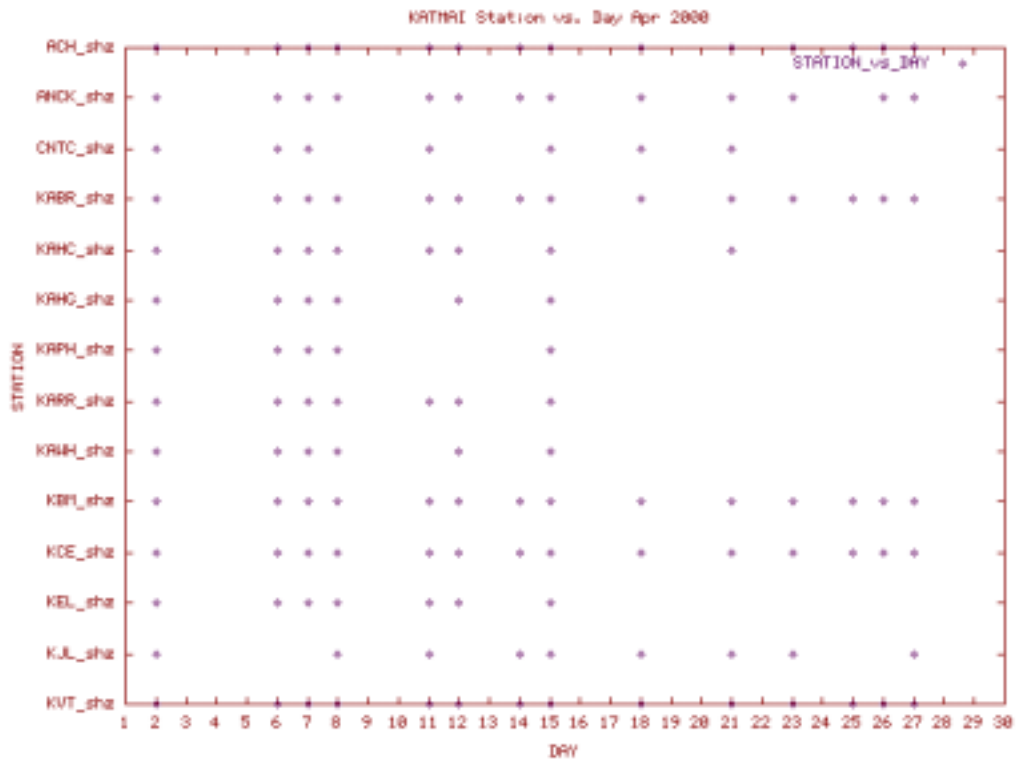

Station Use Plot for the Katmai volcanic group subnet for April 2000