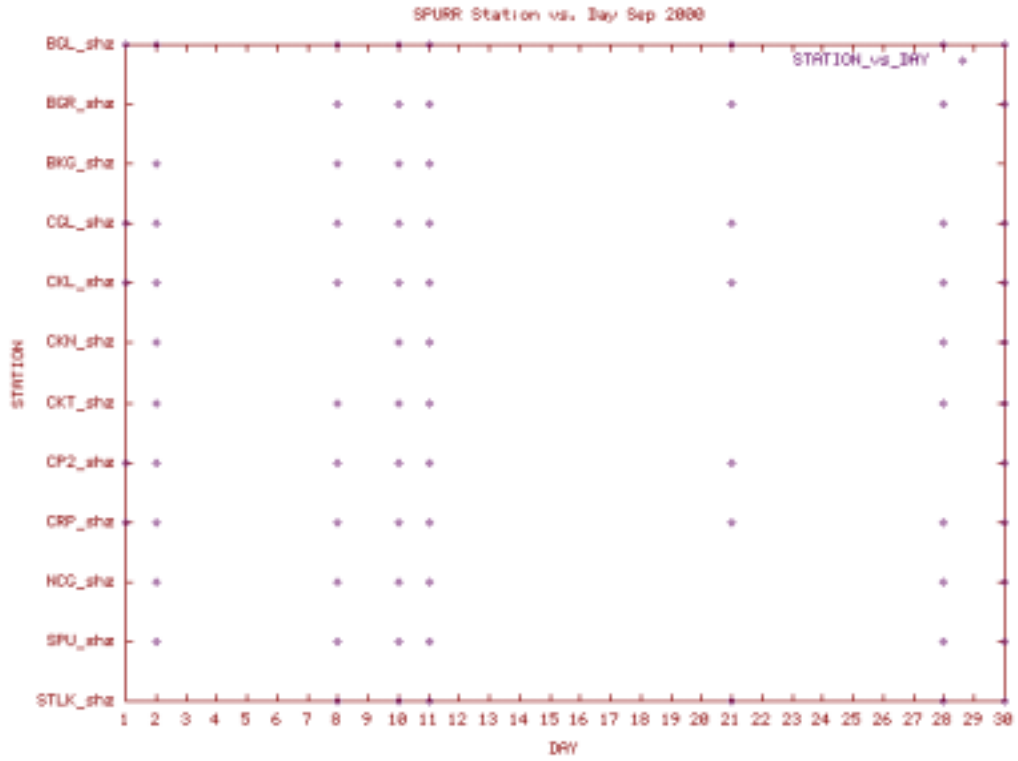

Station Use Plot for the Spurr subnet for September 2000