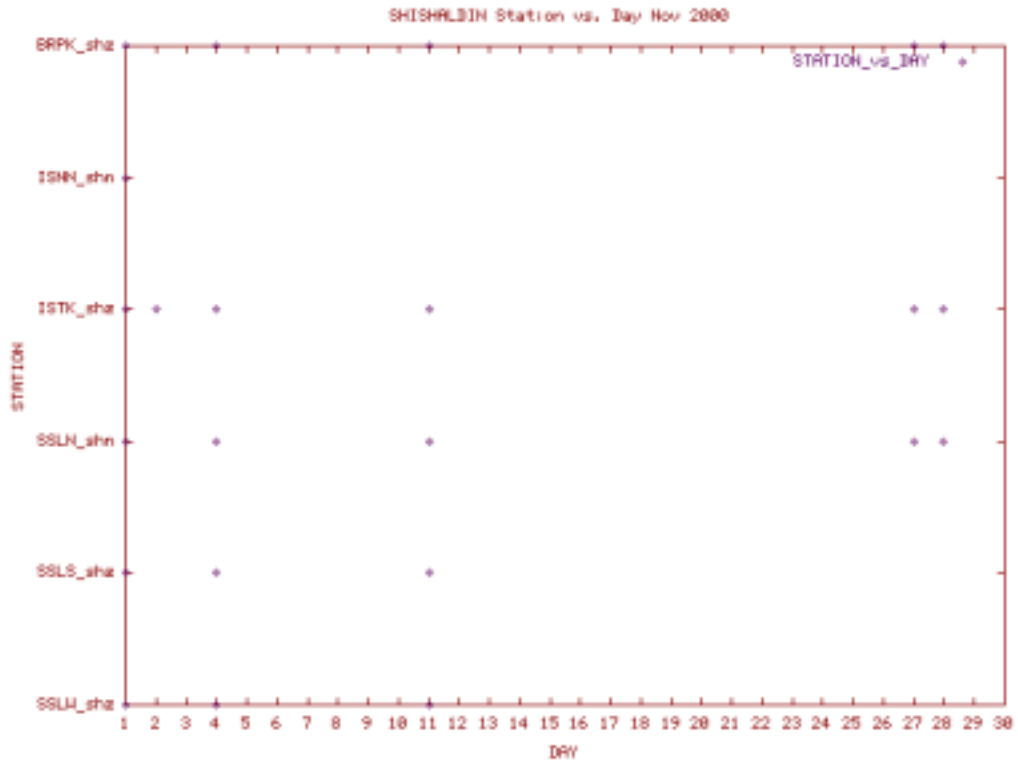

Station Use Plot for the Shishaldin subnet for November 2000