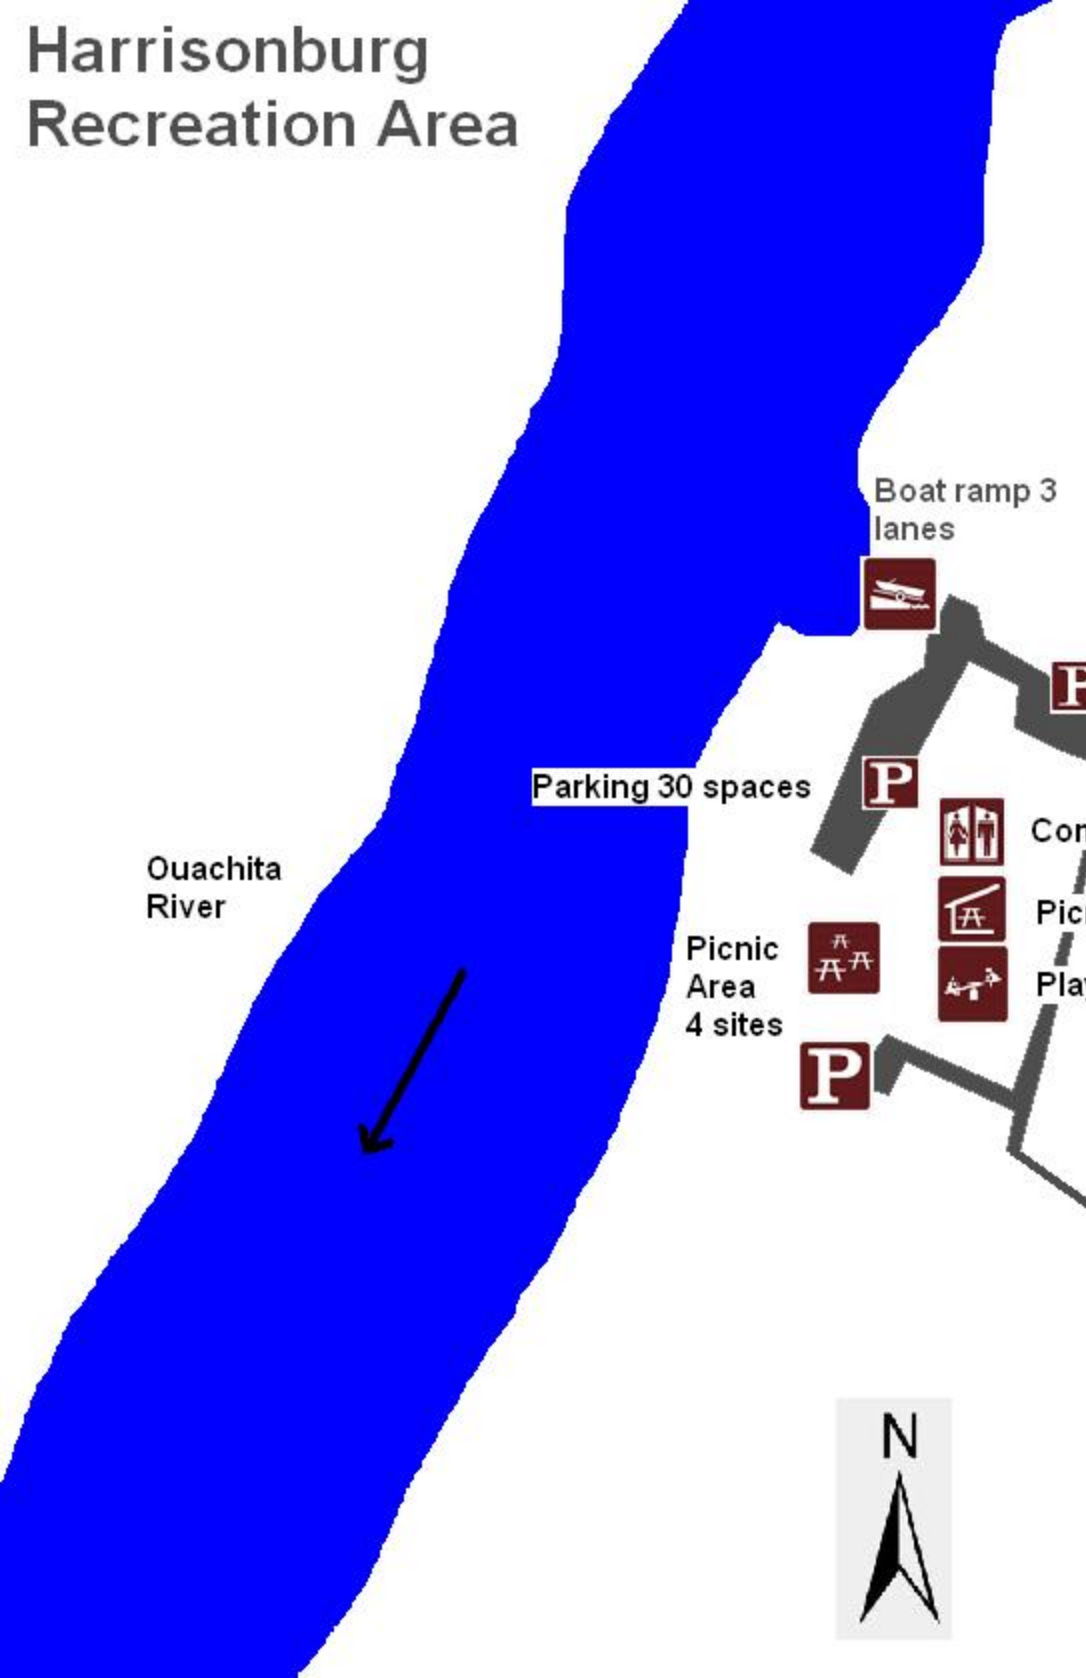

Harrisonburg Recreation Area

Boat ramp 3 lanes

P Parking 15 spaces

Parking 30 spaces

Comfort Station

Picnic Shelter

Picnic Area 4 sites

Playground