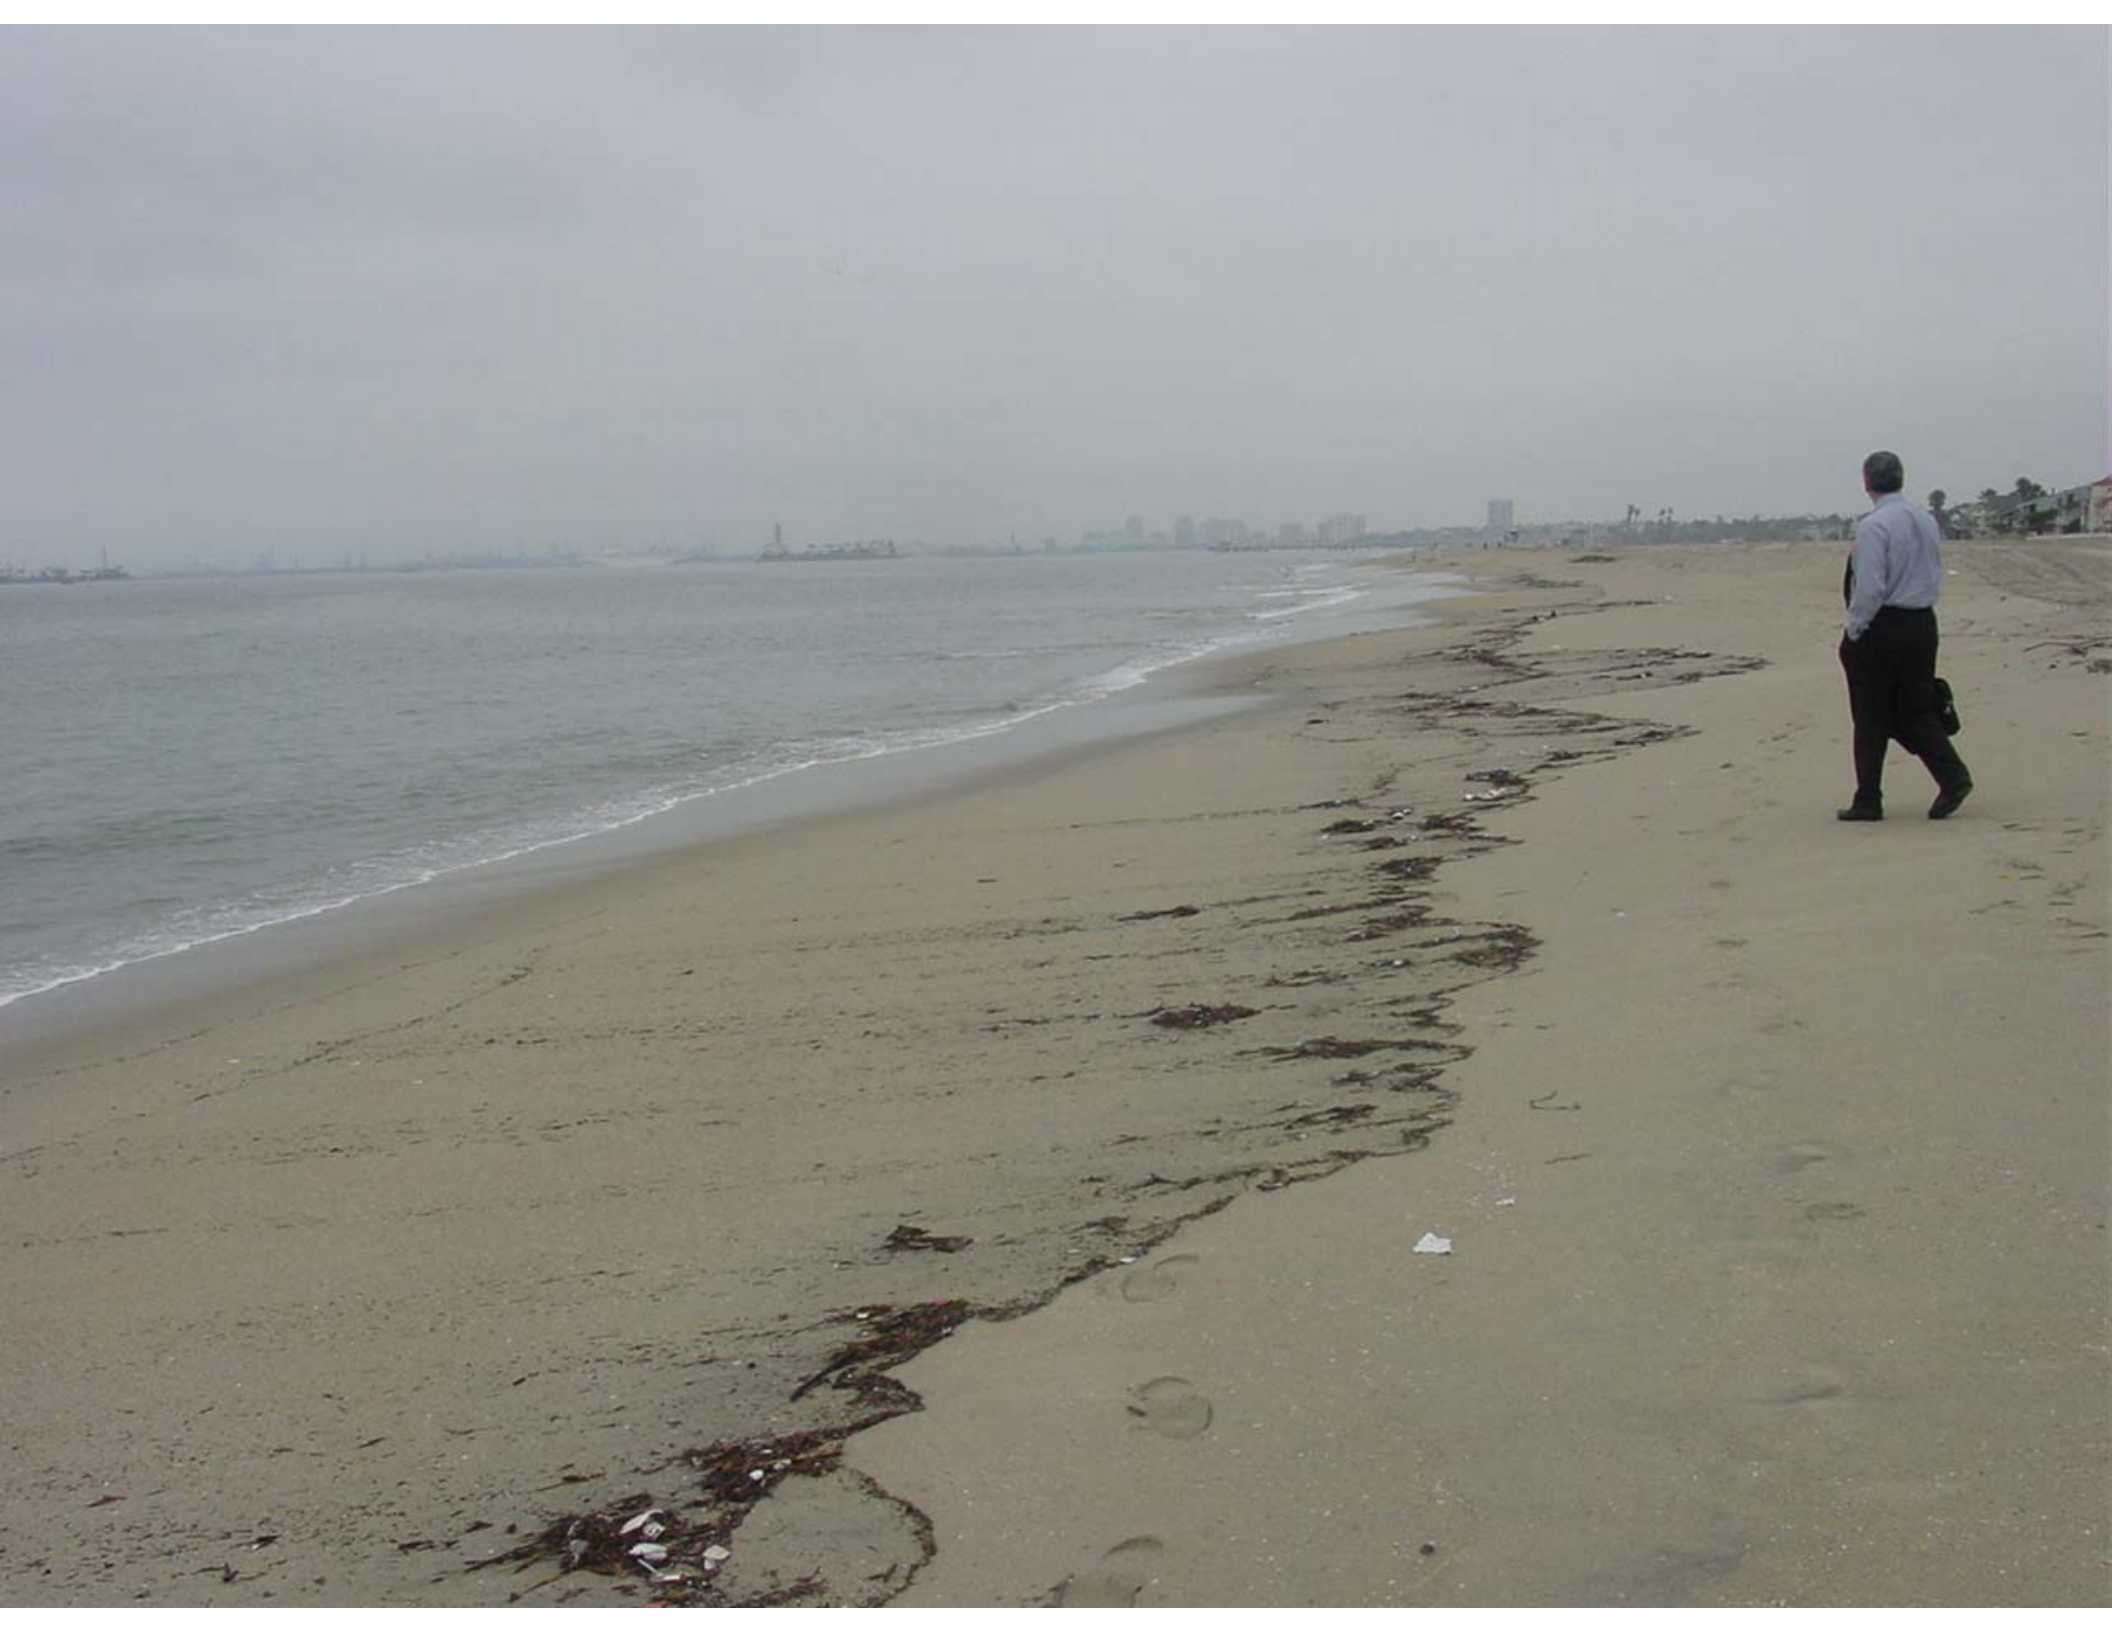

LONG BEACH
FIRE
DEPARTMENT

72ND PLACE
LIFEGUARD STATION

NO PARKING

NEW YORK
APP-61
PRESTON

CWS
SERVICES
5550

FLEMING
ENVIRONMENTAL
CA 0164284

CWS
SERVICES
800-728-5888