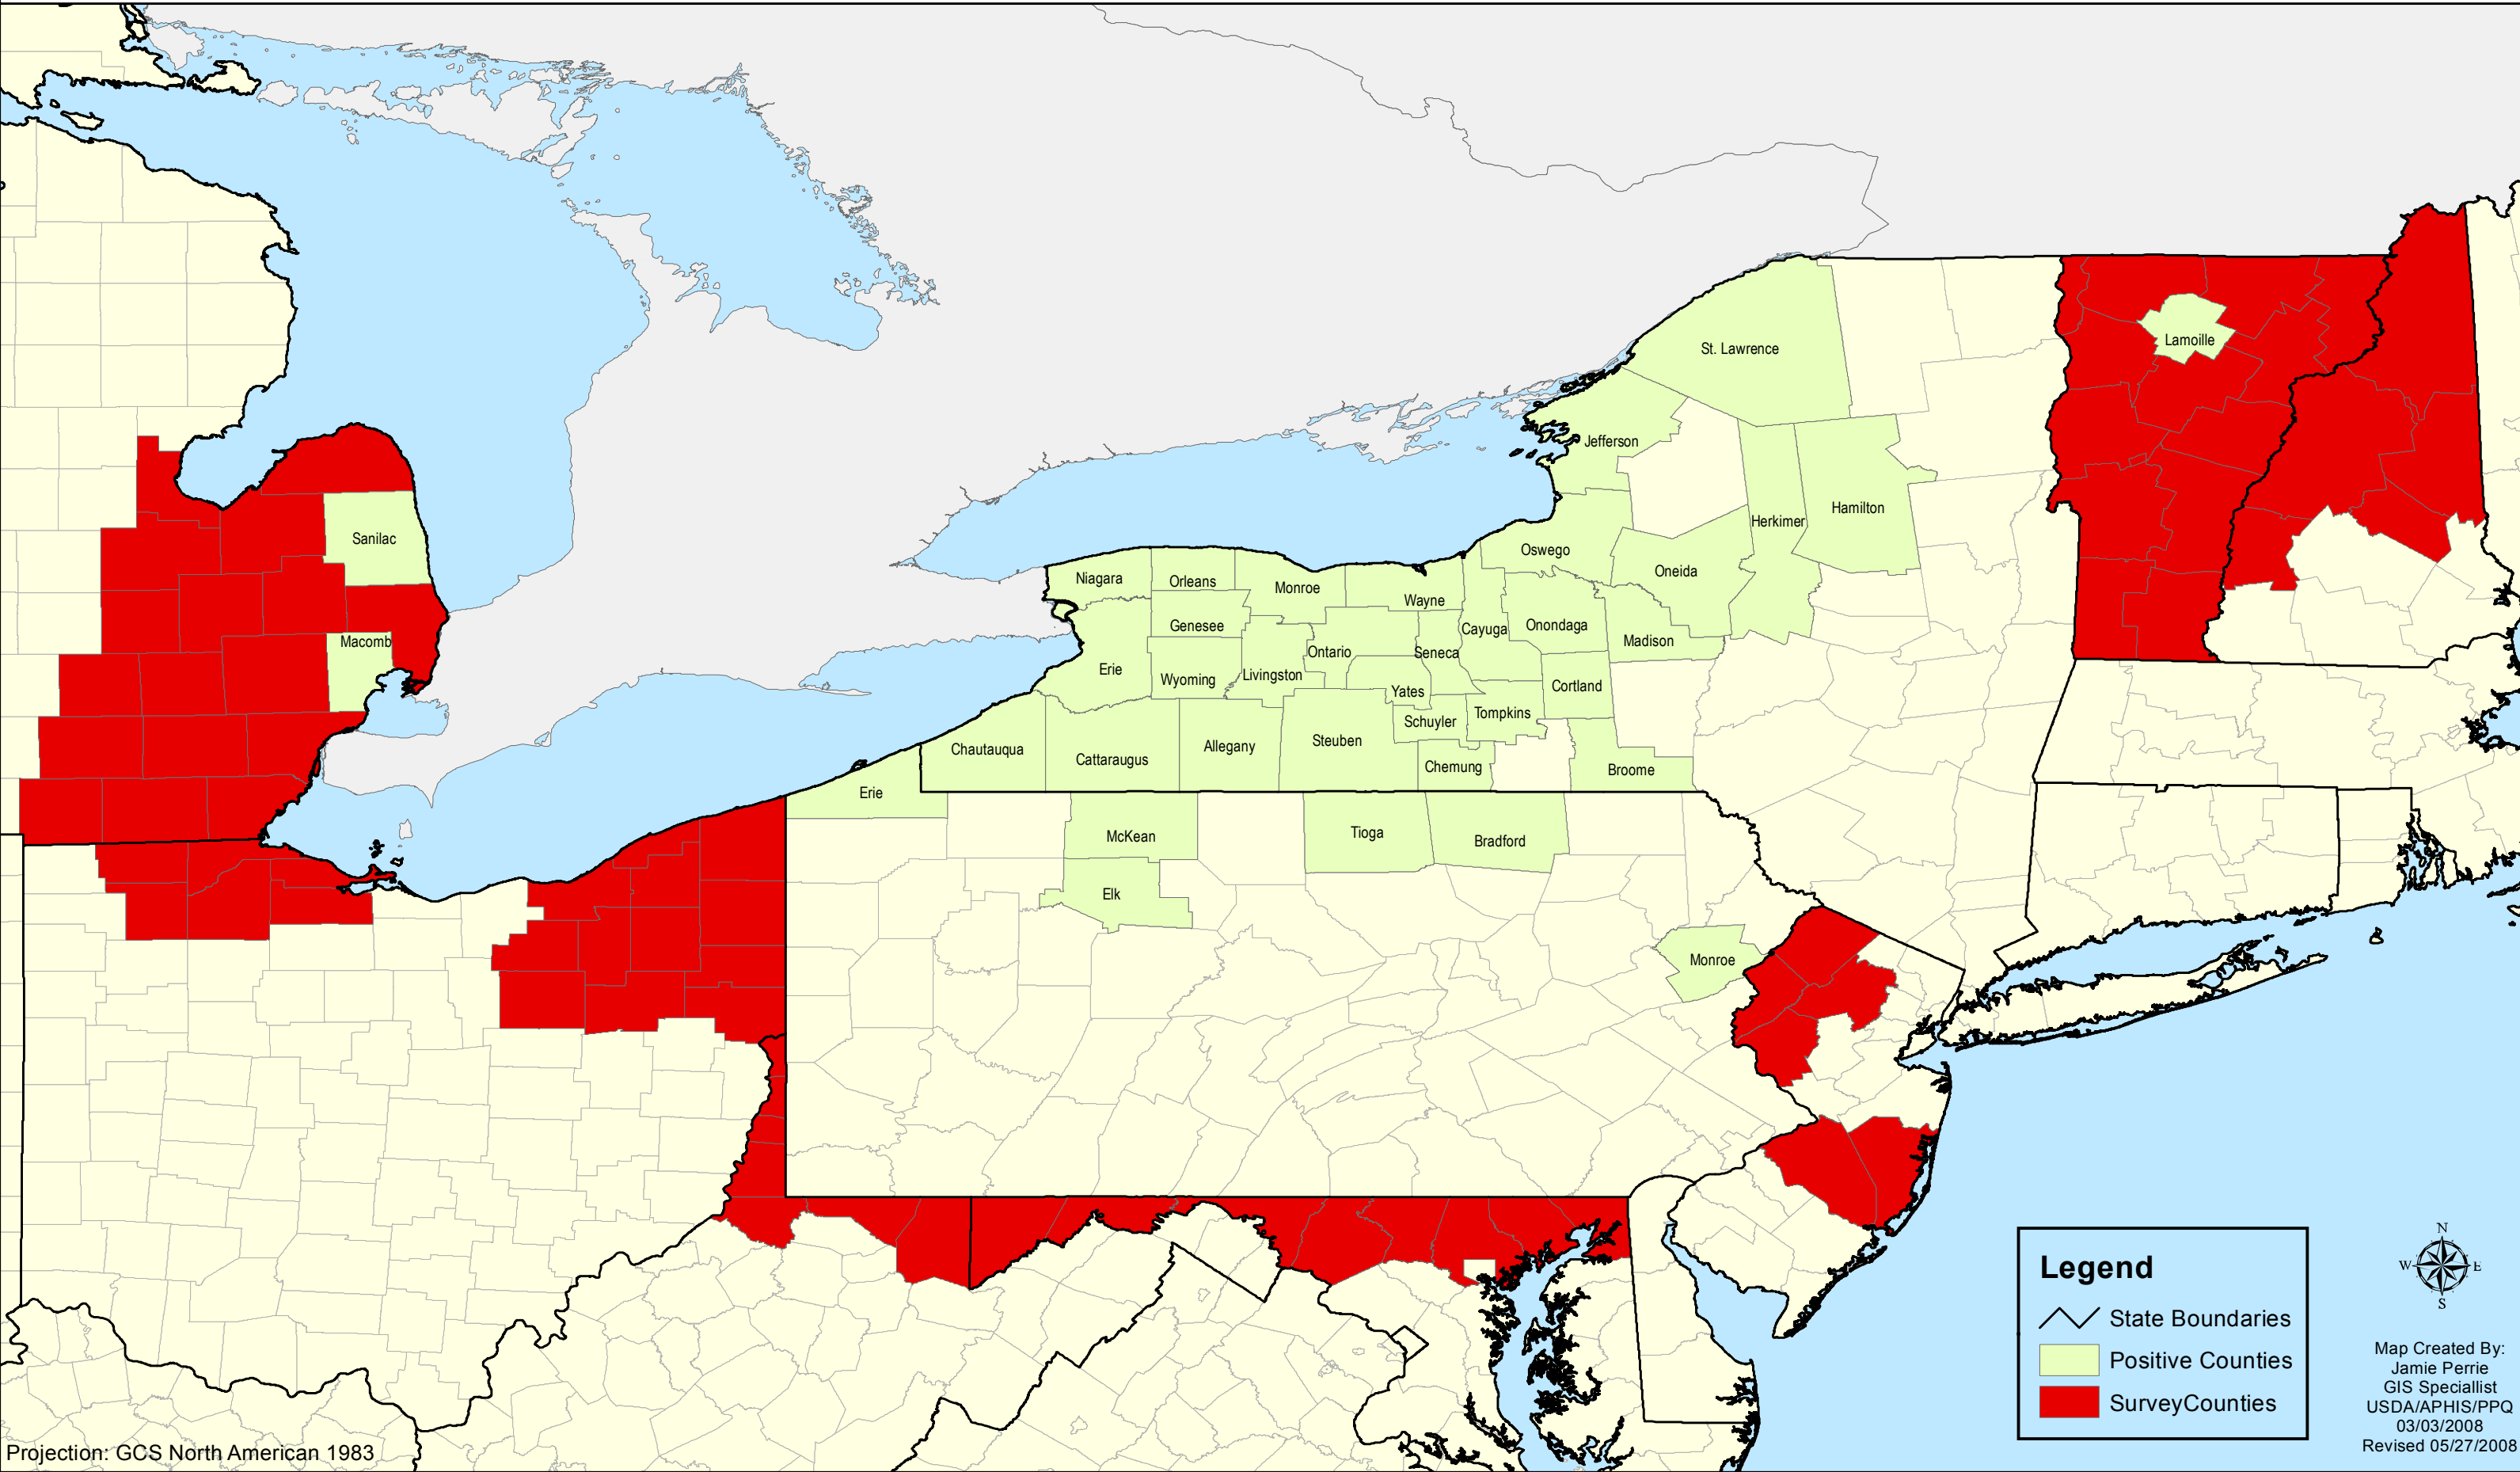

2008 Sirex Survey Counties

Projection: GCS North American 1983

Legend

- State Boundaries
- Positive Counties
- Survey Counties

Map Created By:
Jamie Perrie
GIS Specialist
USDA/APHIS/PPQ
03/03/2008
Revised 05/27/2008