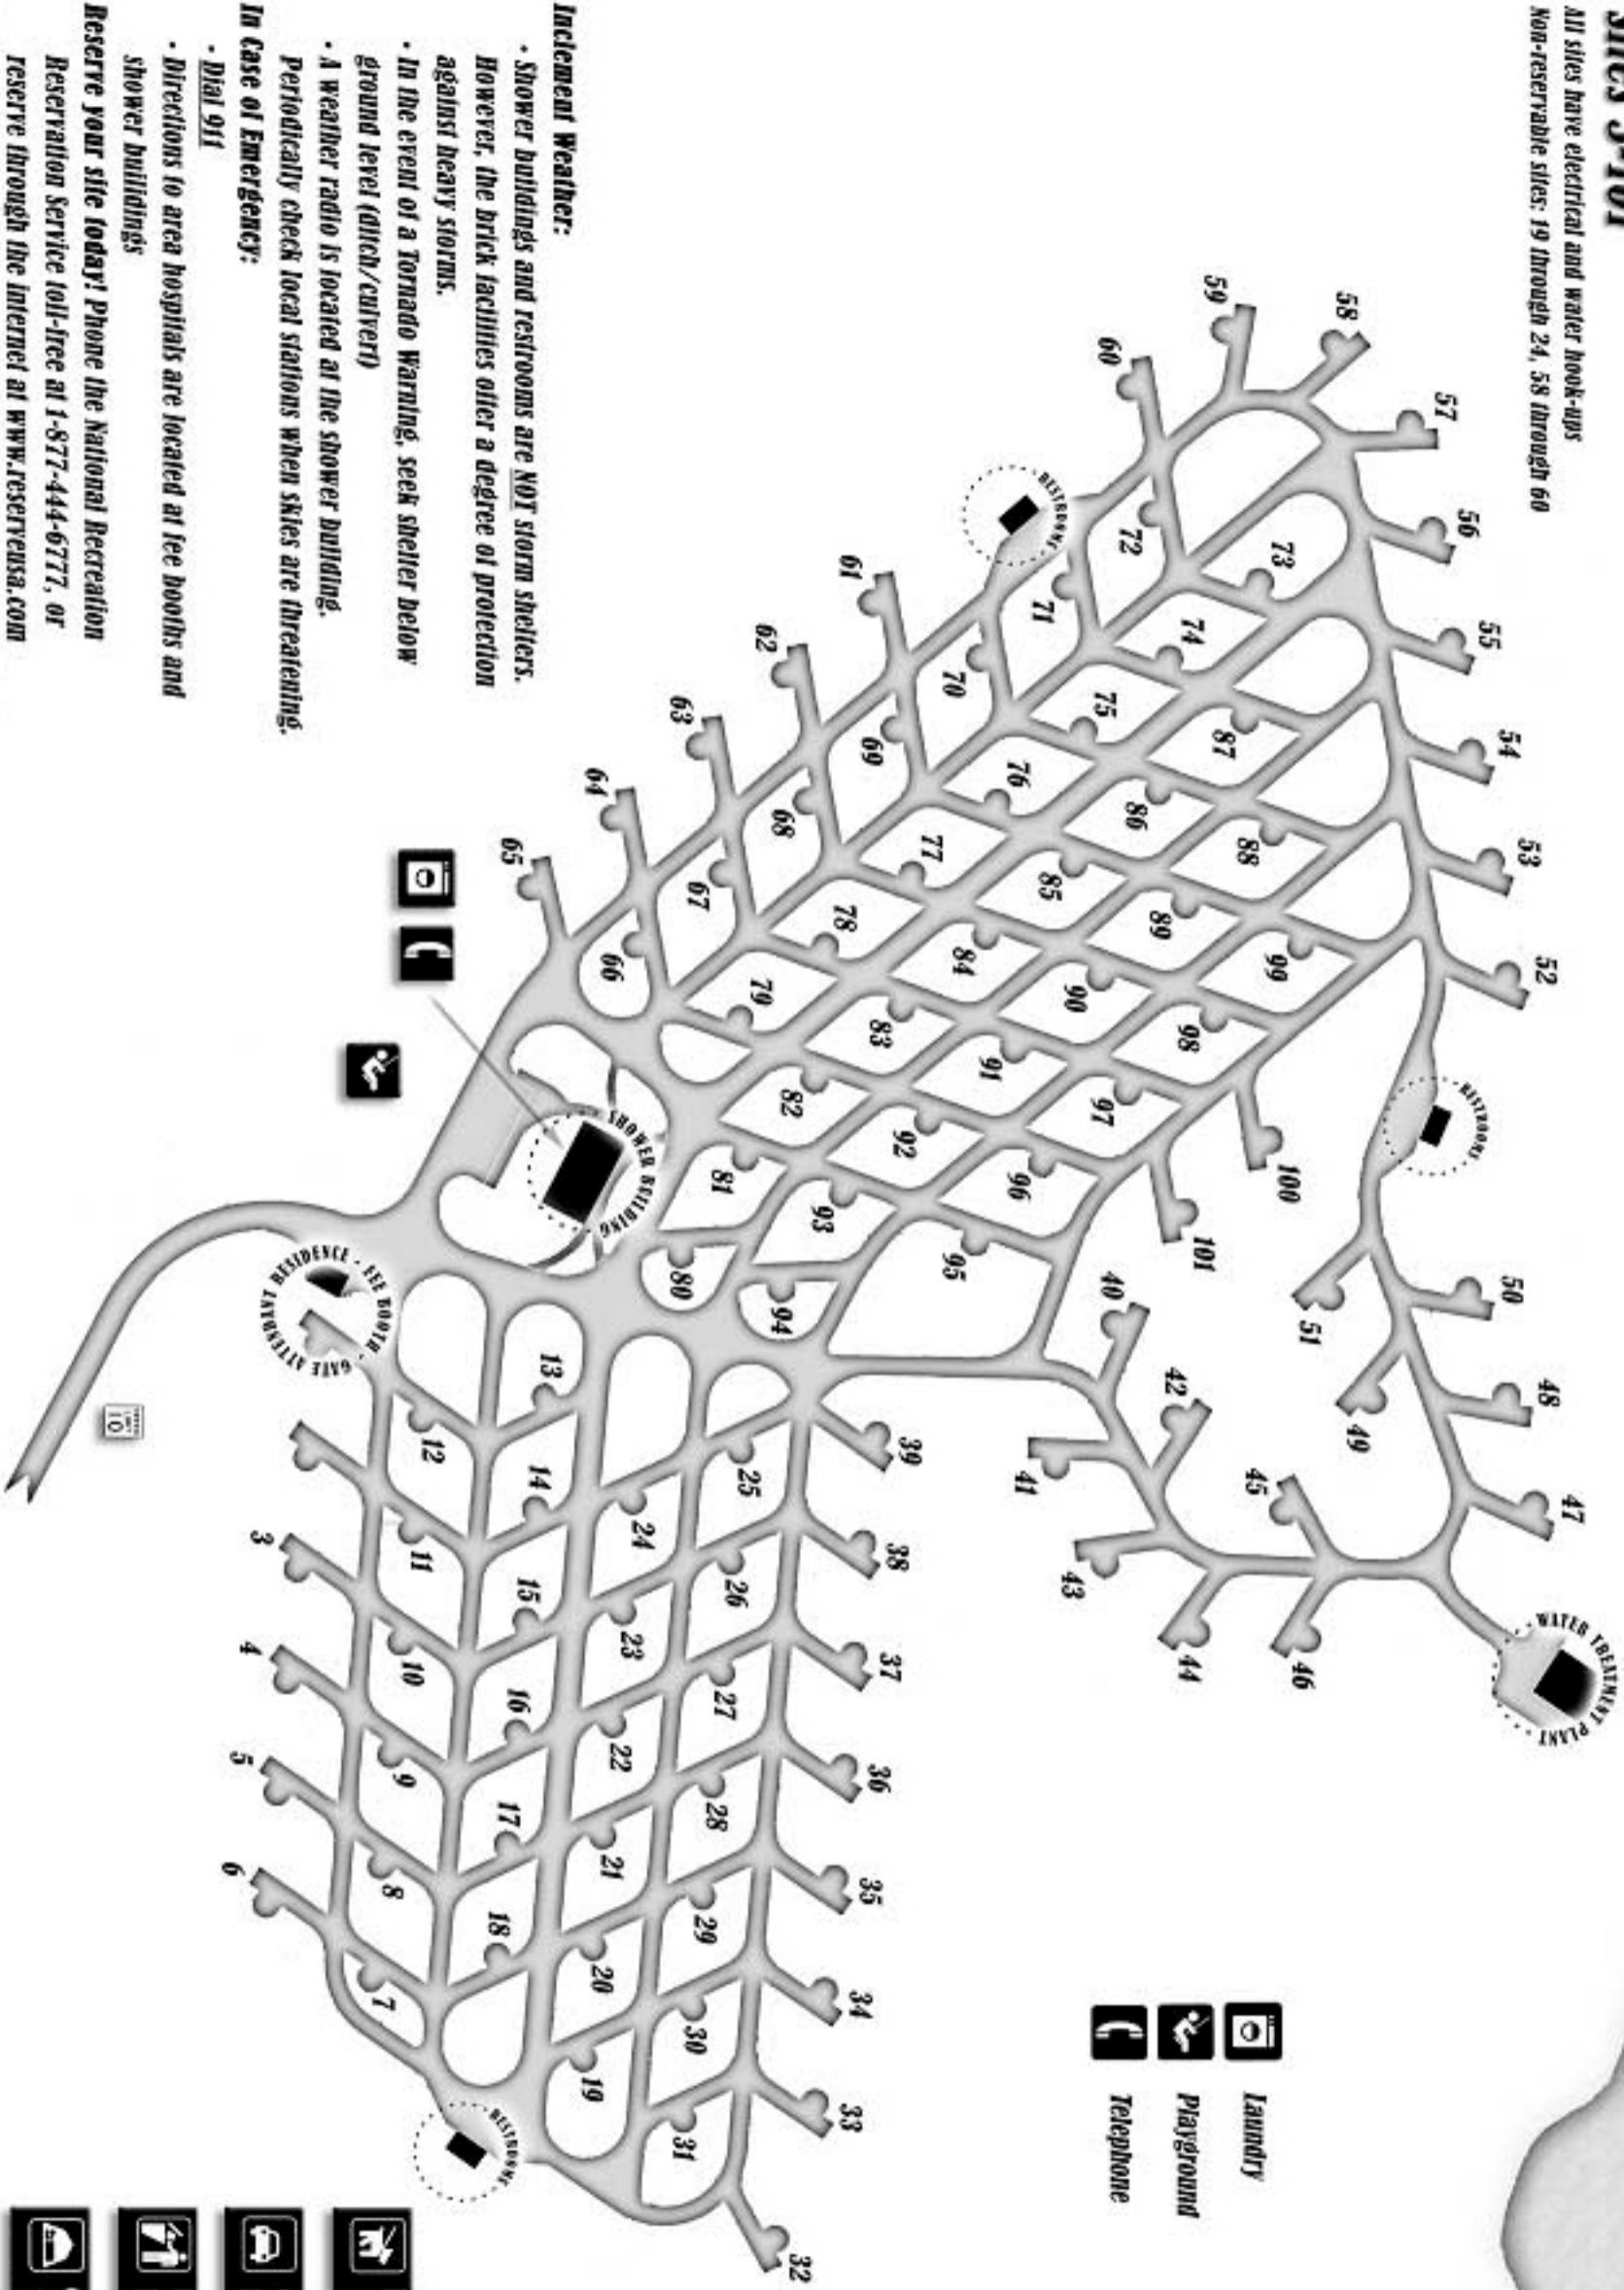

Cedar Ridge

Sites 3-101

All sites have electrical and water hook-ups
Non-reservable sites: 19 through 24, 58 through 60

Inclement Weather:

- Shower buildings and restrooms are NOT storm shelters. However, the brick facilities offer a degree of protection against heavy storms.
 - In the event of a Tornado Warning, seek shelter below ground level (ditch/culvert)
 - A weather radio is located at the shower building.
 - Periodically check local stations when skies are threatening.
- In Case of Emergency:**
- Dial 911
 - Directions to area hospitals are located at fee booths and shower buildings
- Reserve your site today! Phone the National Recreation Reservation Service toll-free at 1-877-444-6777, or reserve through the Internet at www.reserveusa.com**
- For other information, contact the USACE Clinton Lake Project Office at 1-785-843-7665, 872N 1402 Road, Lawrence, KS, 66049-9048**

- Pets on Leash**
- On Paved Roads Only**
- Use Waste Receptacles**
- Quiet Hours 10 pm - 6 am**
- Fires In Grills Only**