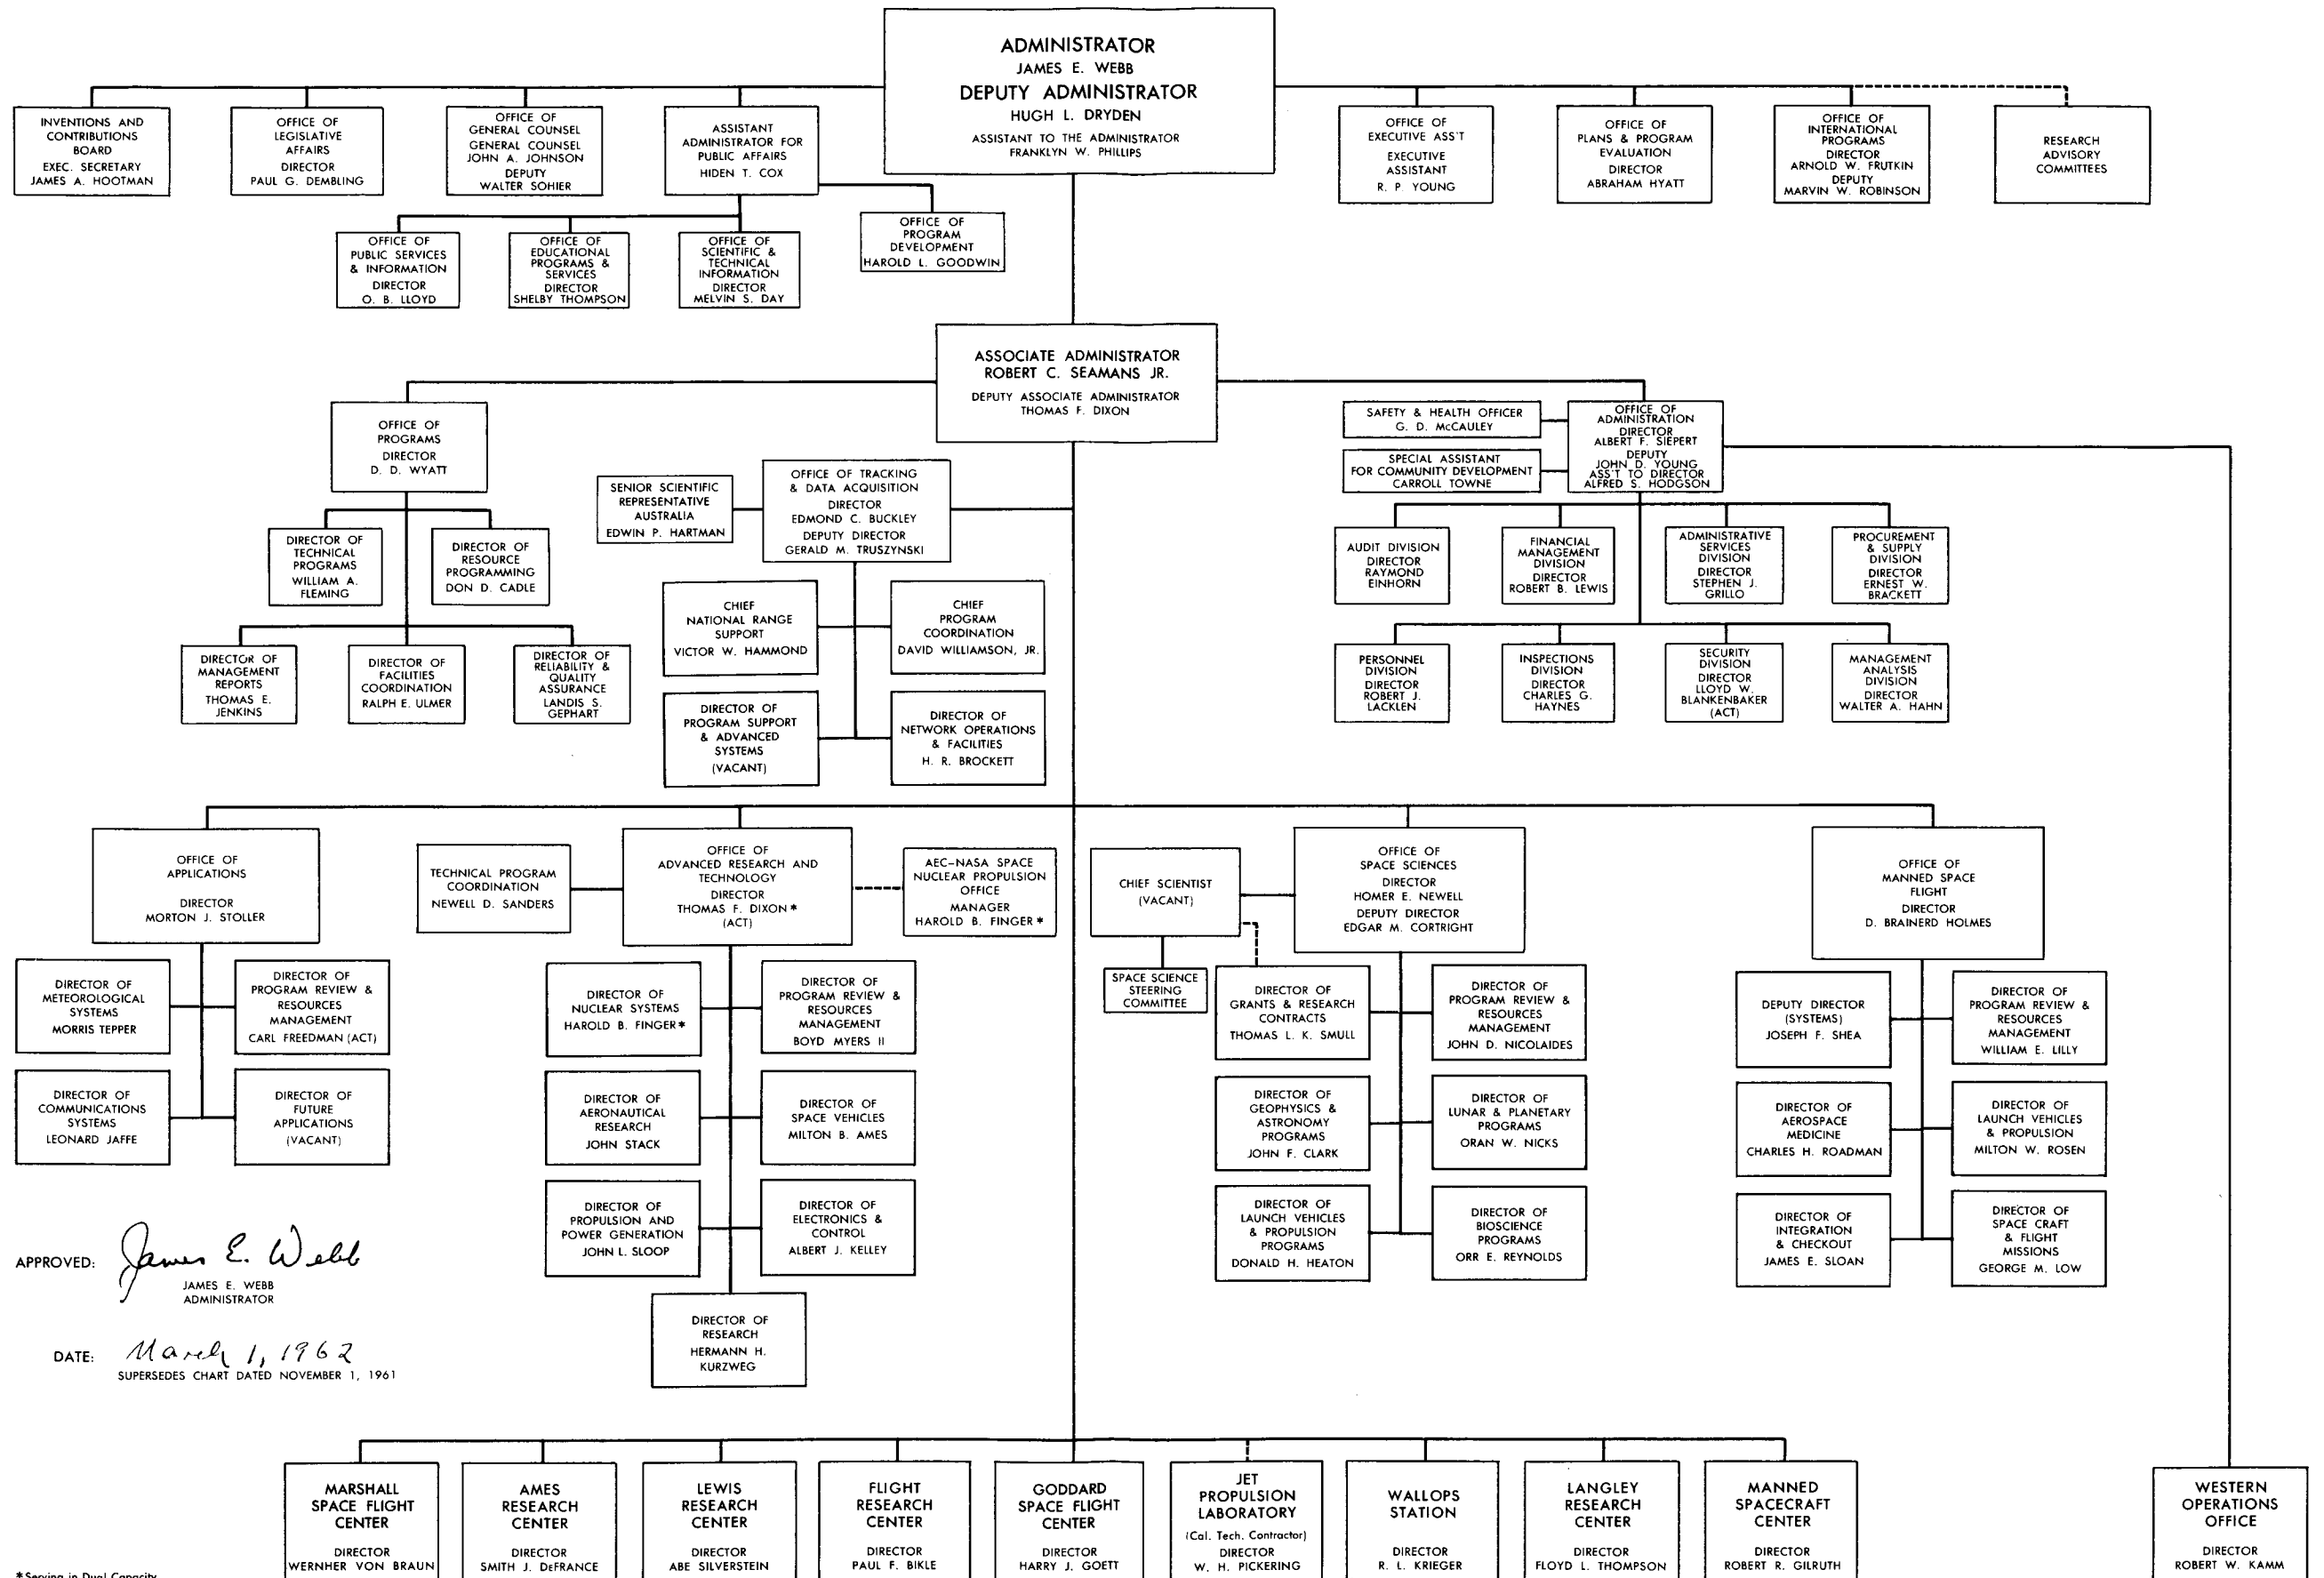

NATIONAL AERONAUTICS AND SPACE ADMINISTRATION

APPROVED: *James E. Webb*
 JAMES E. WEBB
 ADMINISTRATOR

DATE: *March 1, 1962*
 SUPERSEDES CHART DATED NOVEMBER 1, 1961

*Serving in Dual Capacity