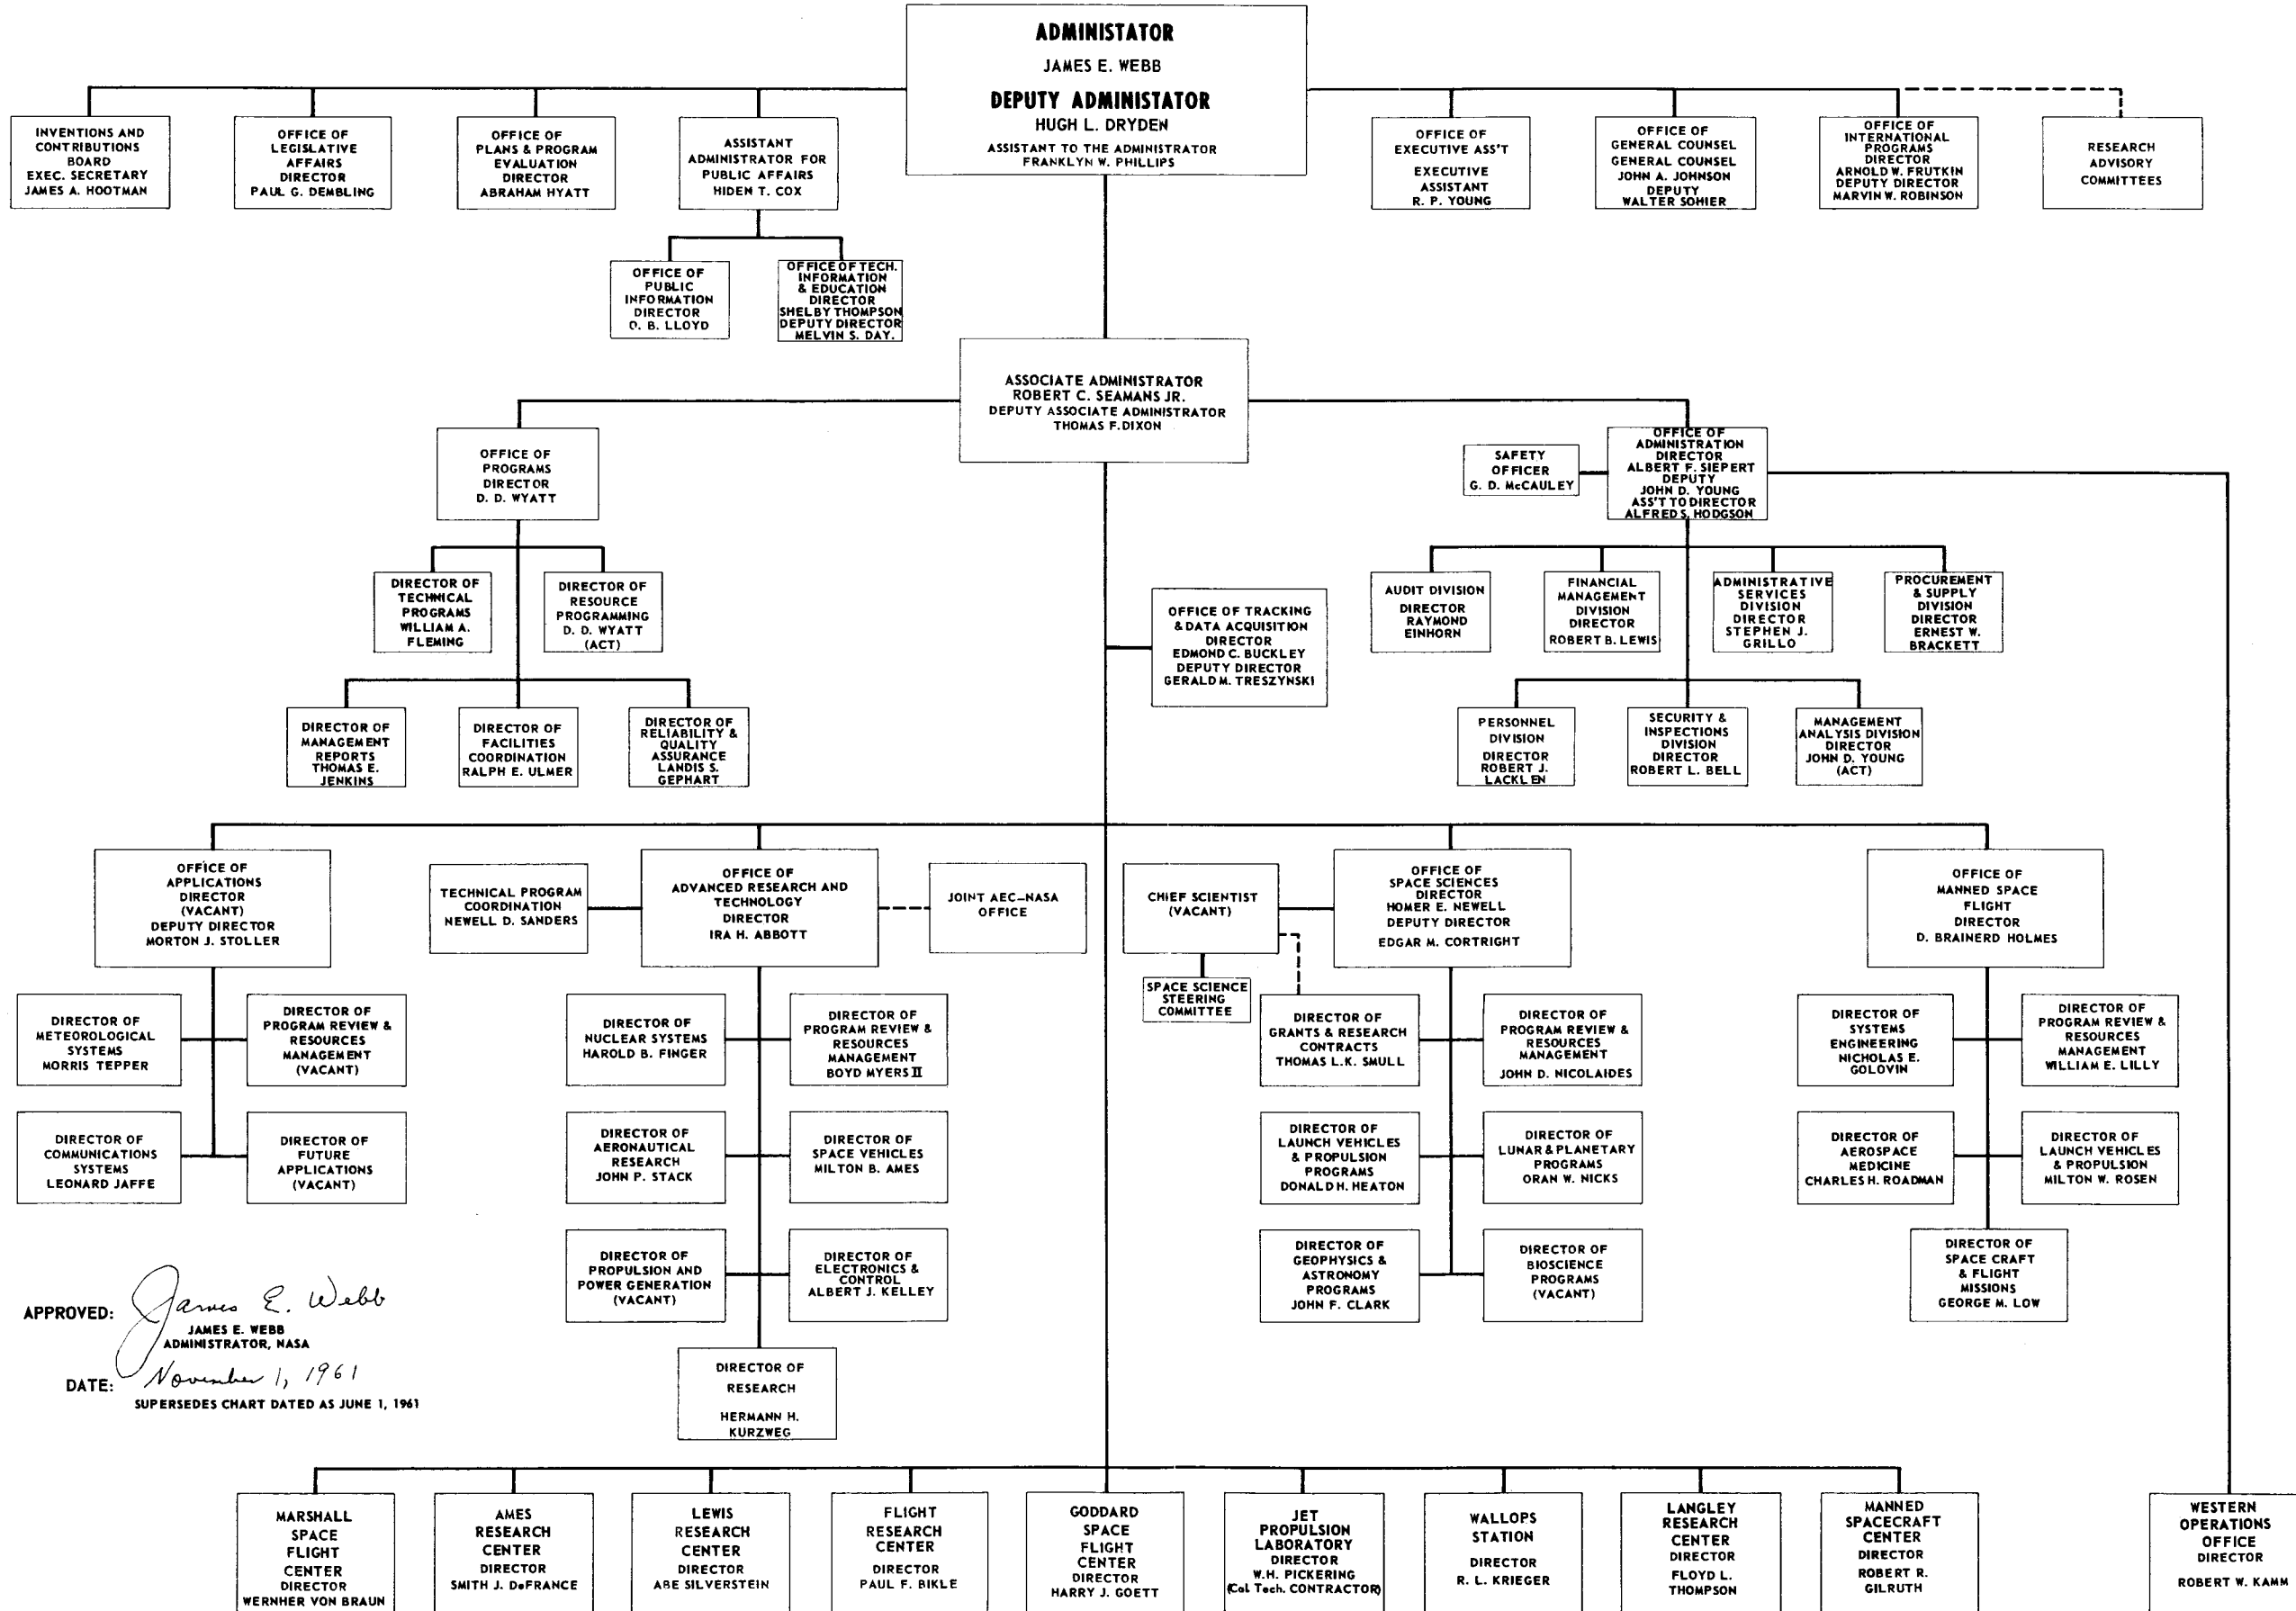

NATIONAL AERONAUTICS AND SPACE ADMINISTRATION

APPROVED: *James E. Webb*
 JAMES E. WEBB
 ADMINISTRATOR, NASA
 DATE: *November 1, 1961*
 SUPERSEDES CHART DATED AS JUNE 1, 1961