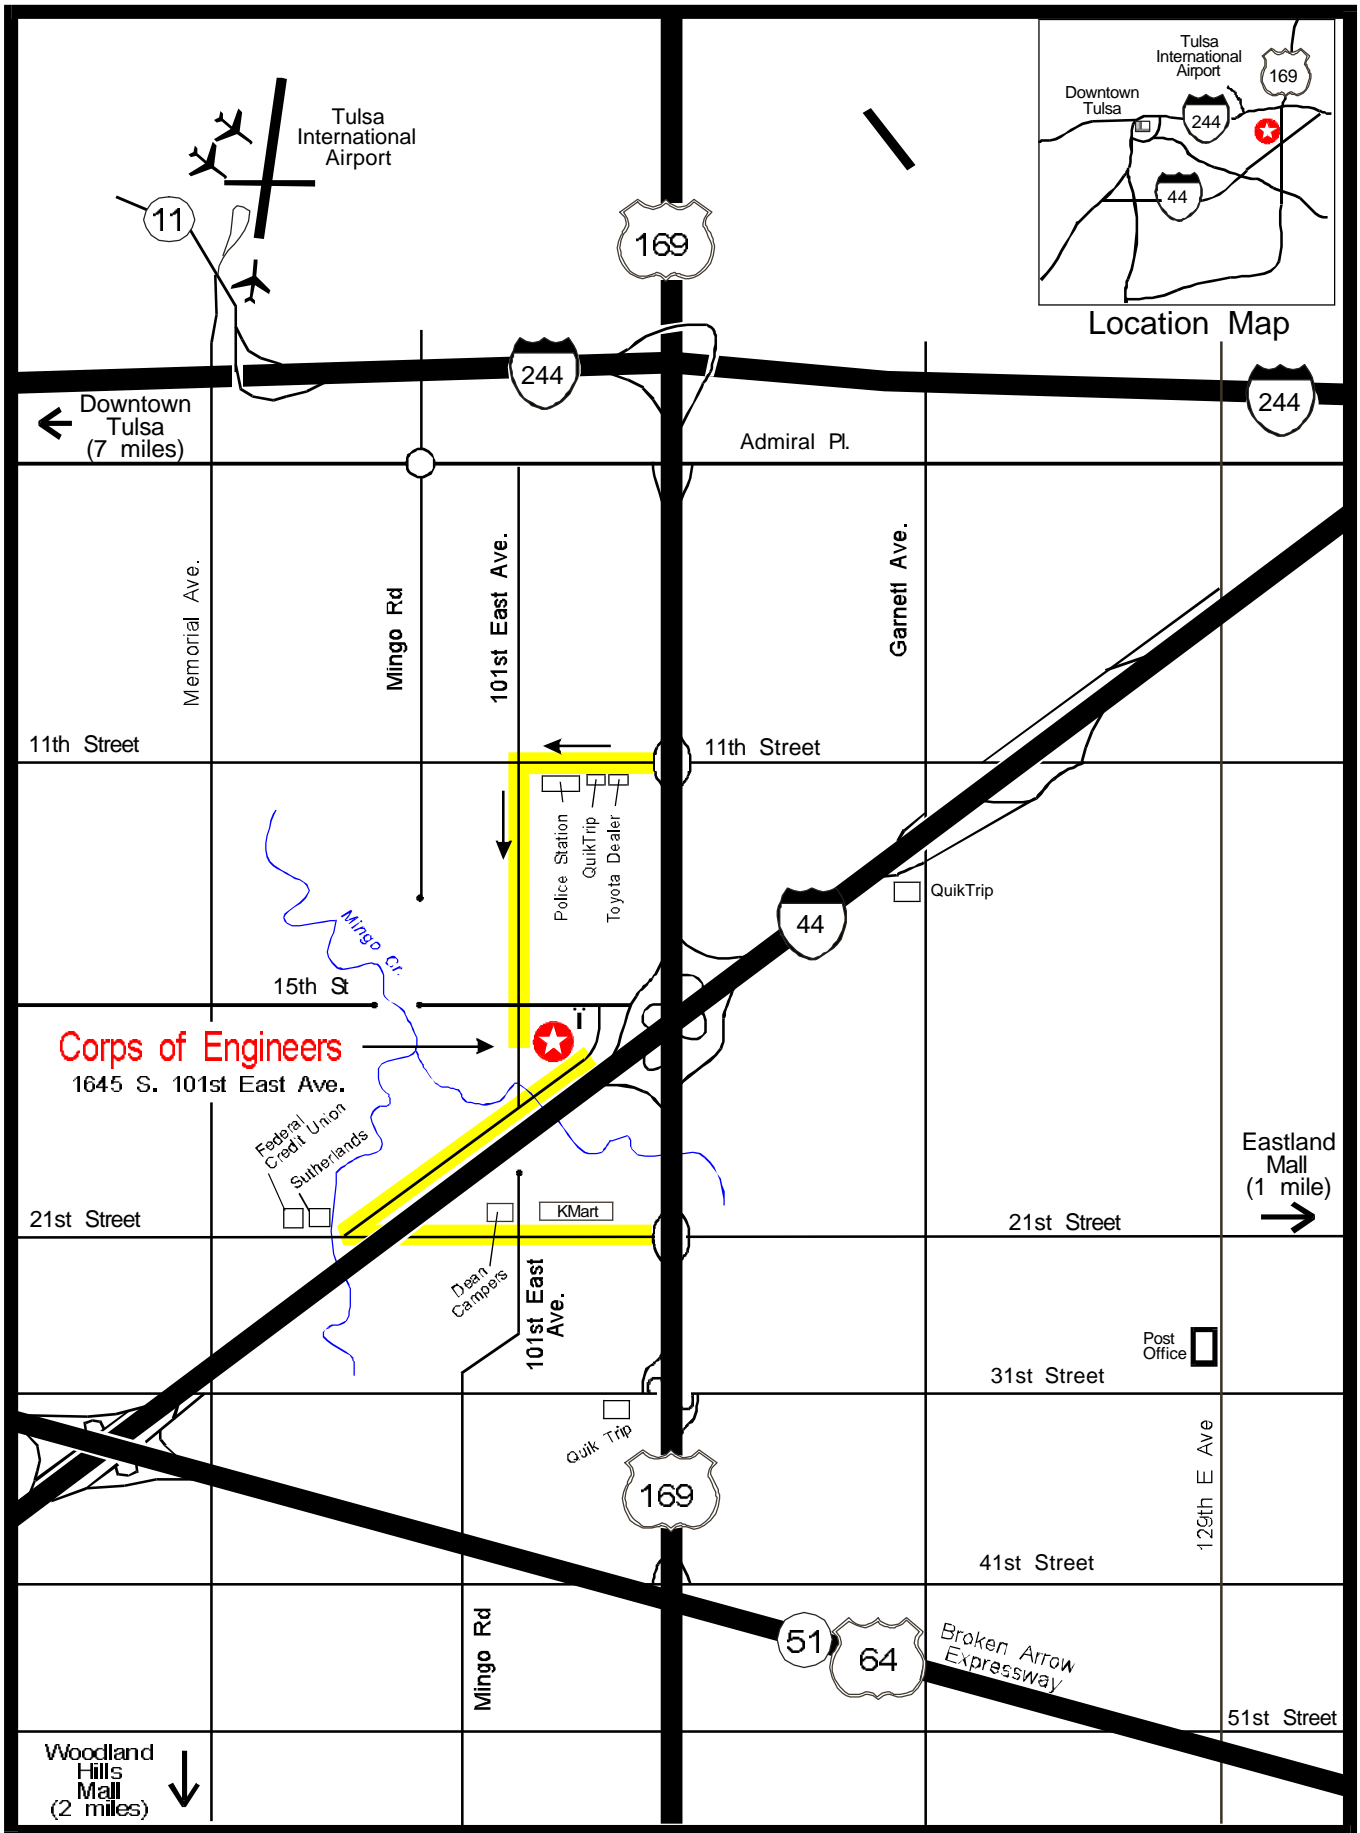

Directions to the Tulsa District

Corps of Engineers
1645 S. 101st East Ave.

(Map is not to scale and is not an endorsement of products or services.)