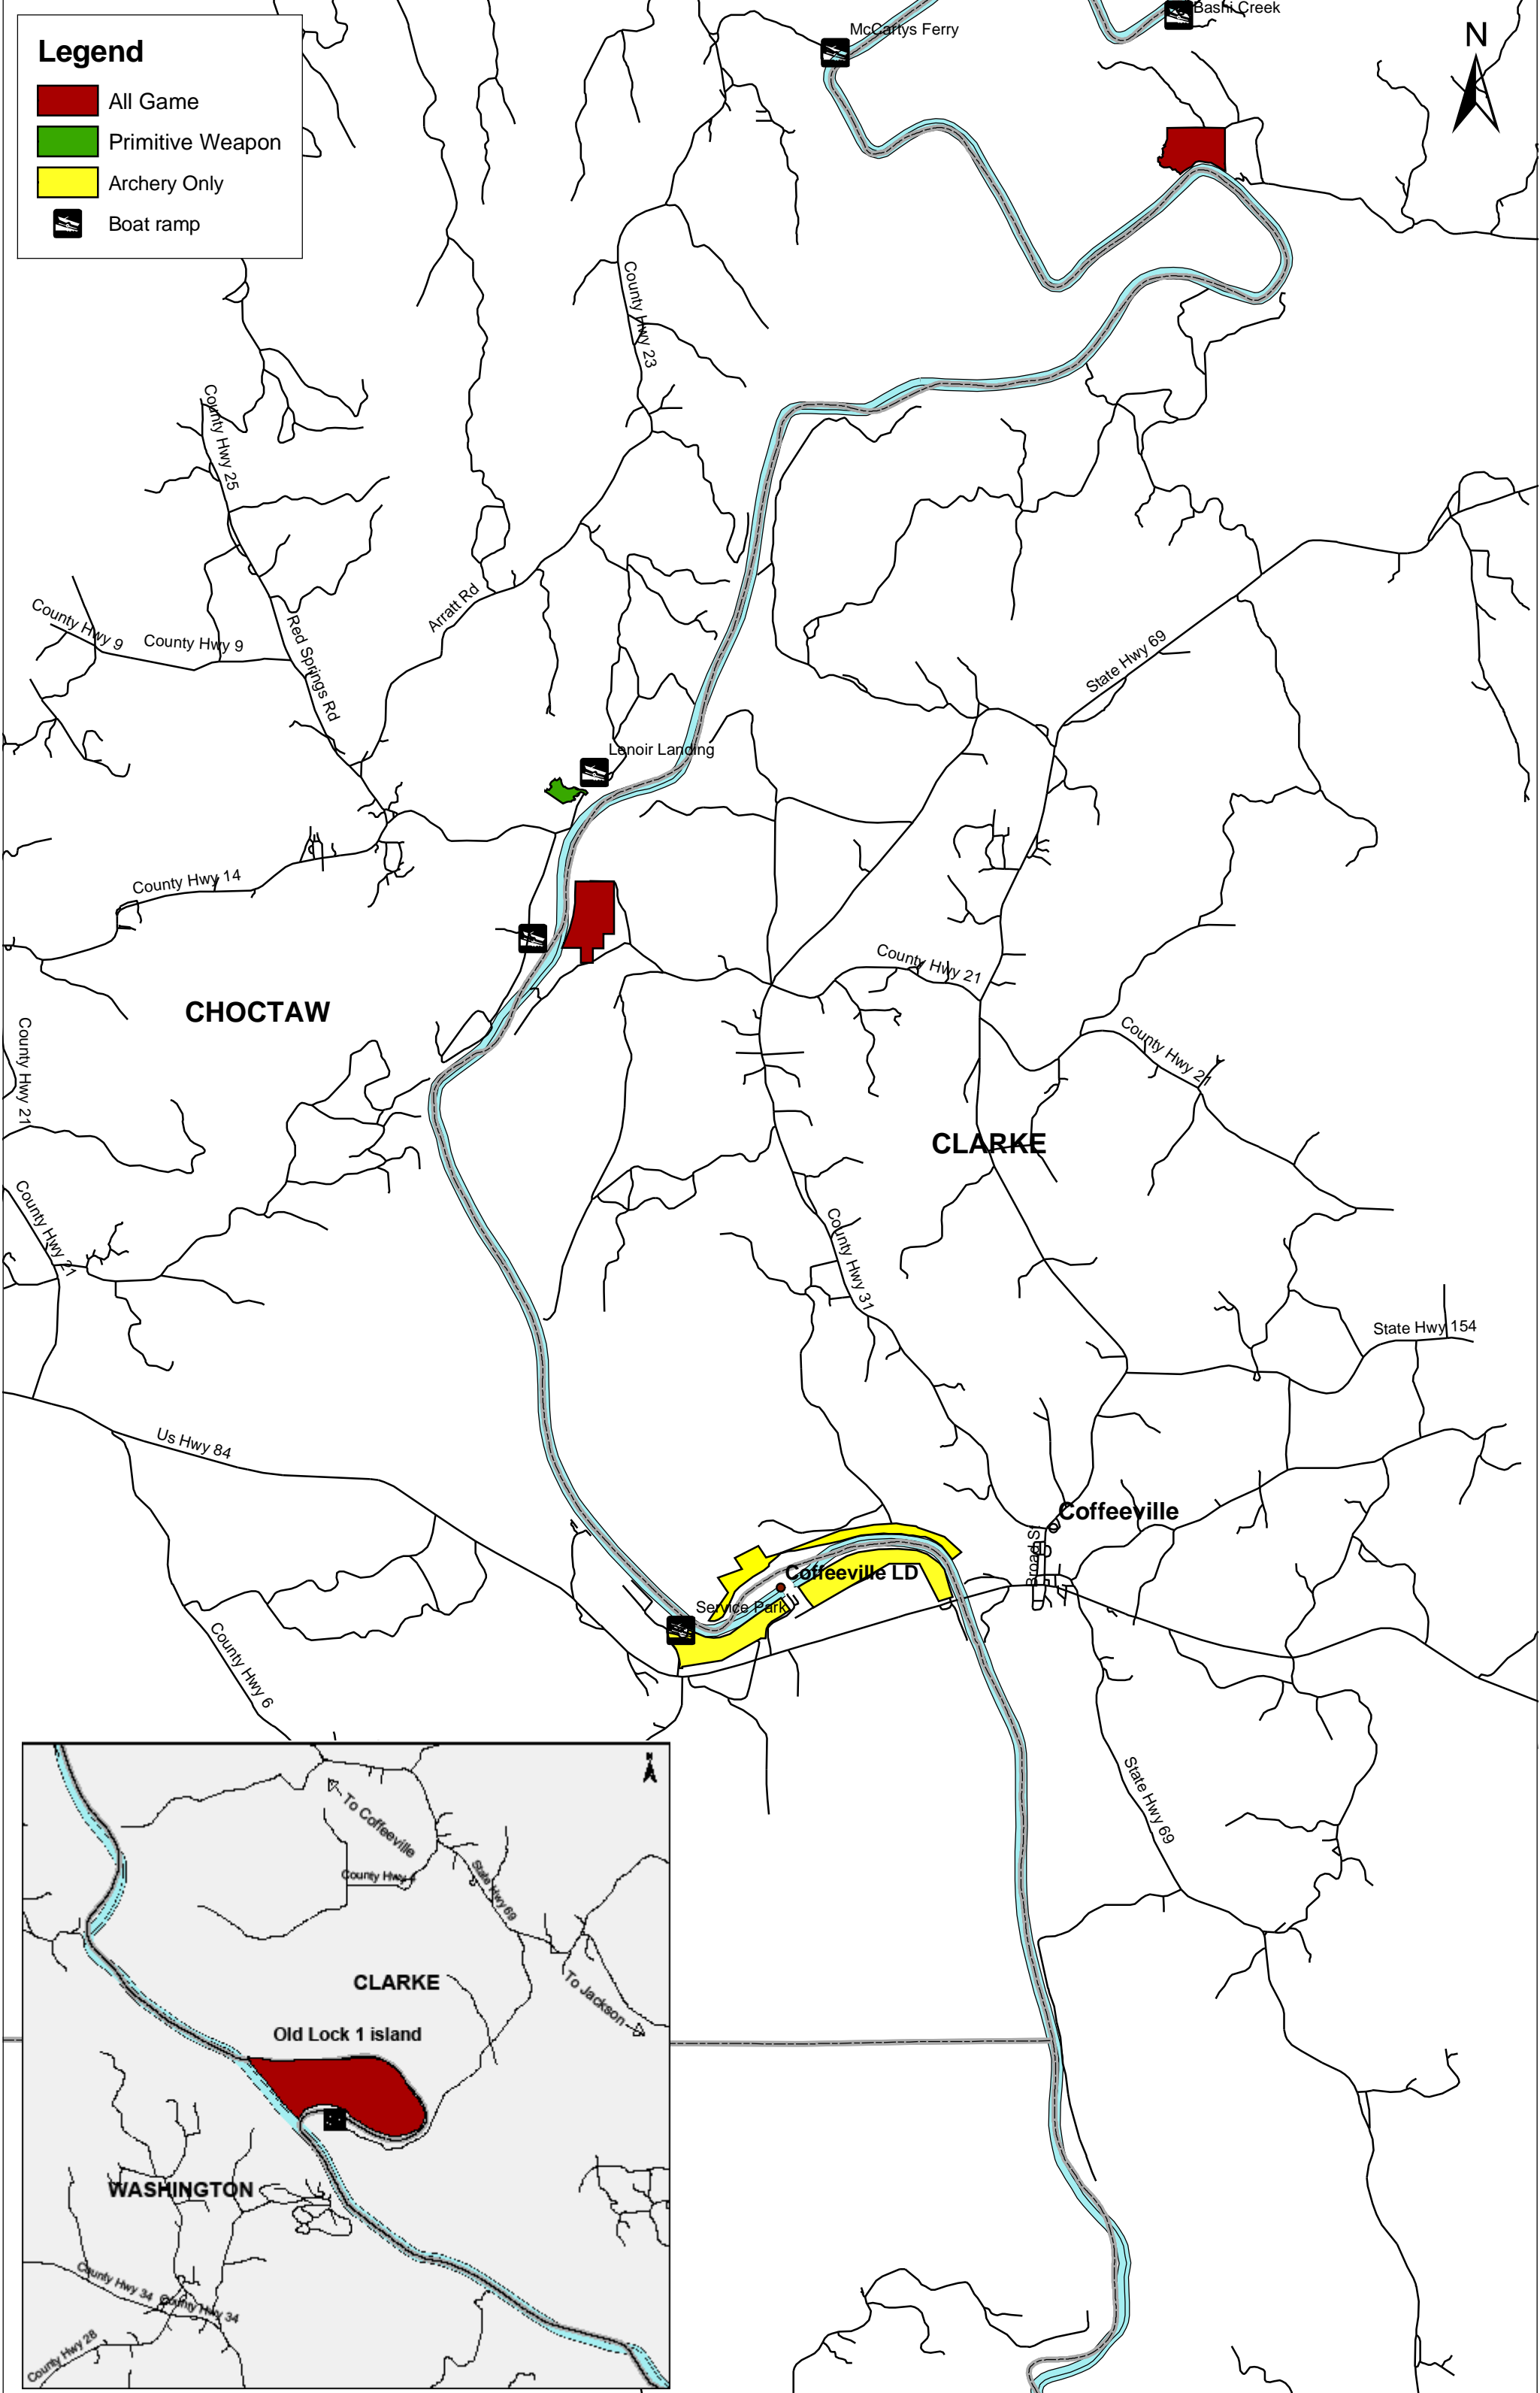

Legend

-  All Game
-  Primitive Weapon
-  Archery Only
-  Boat ramp

CHOCTAW

CLARKE

Coffeerville

Coffeerville LD

Service Park

County Hwy 23

McCartys Ferry

Bashi Creek

Lenoir Landing

State Hwy 69

State Hwy 154

County Hwy 21

County Hwy 21

County Hwy 31

County Hwy 14

County Hwy 9

Red Springs Rd

Arratt Rd

Us Hwy 84

County Hwy 6

State Hwy 69

CLARKE

Old Lock 1 island

WASHINGTON

County Hwy 34

County Hwy 34

County Hwy 28

County Hwy 4

State Hwy 69

To Jackson