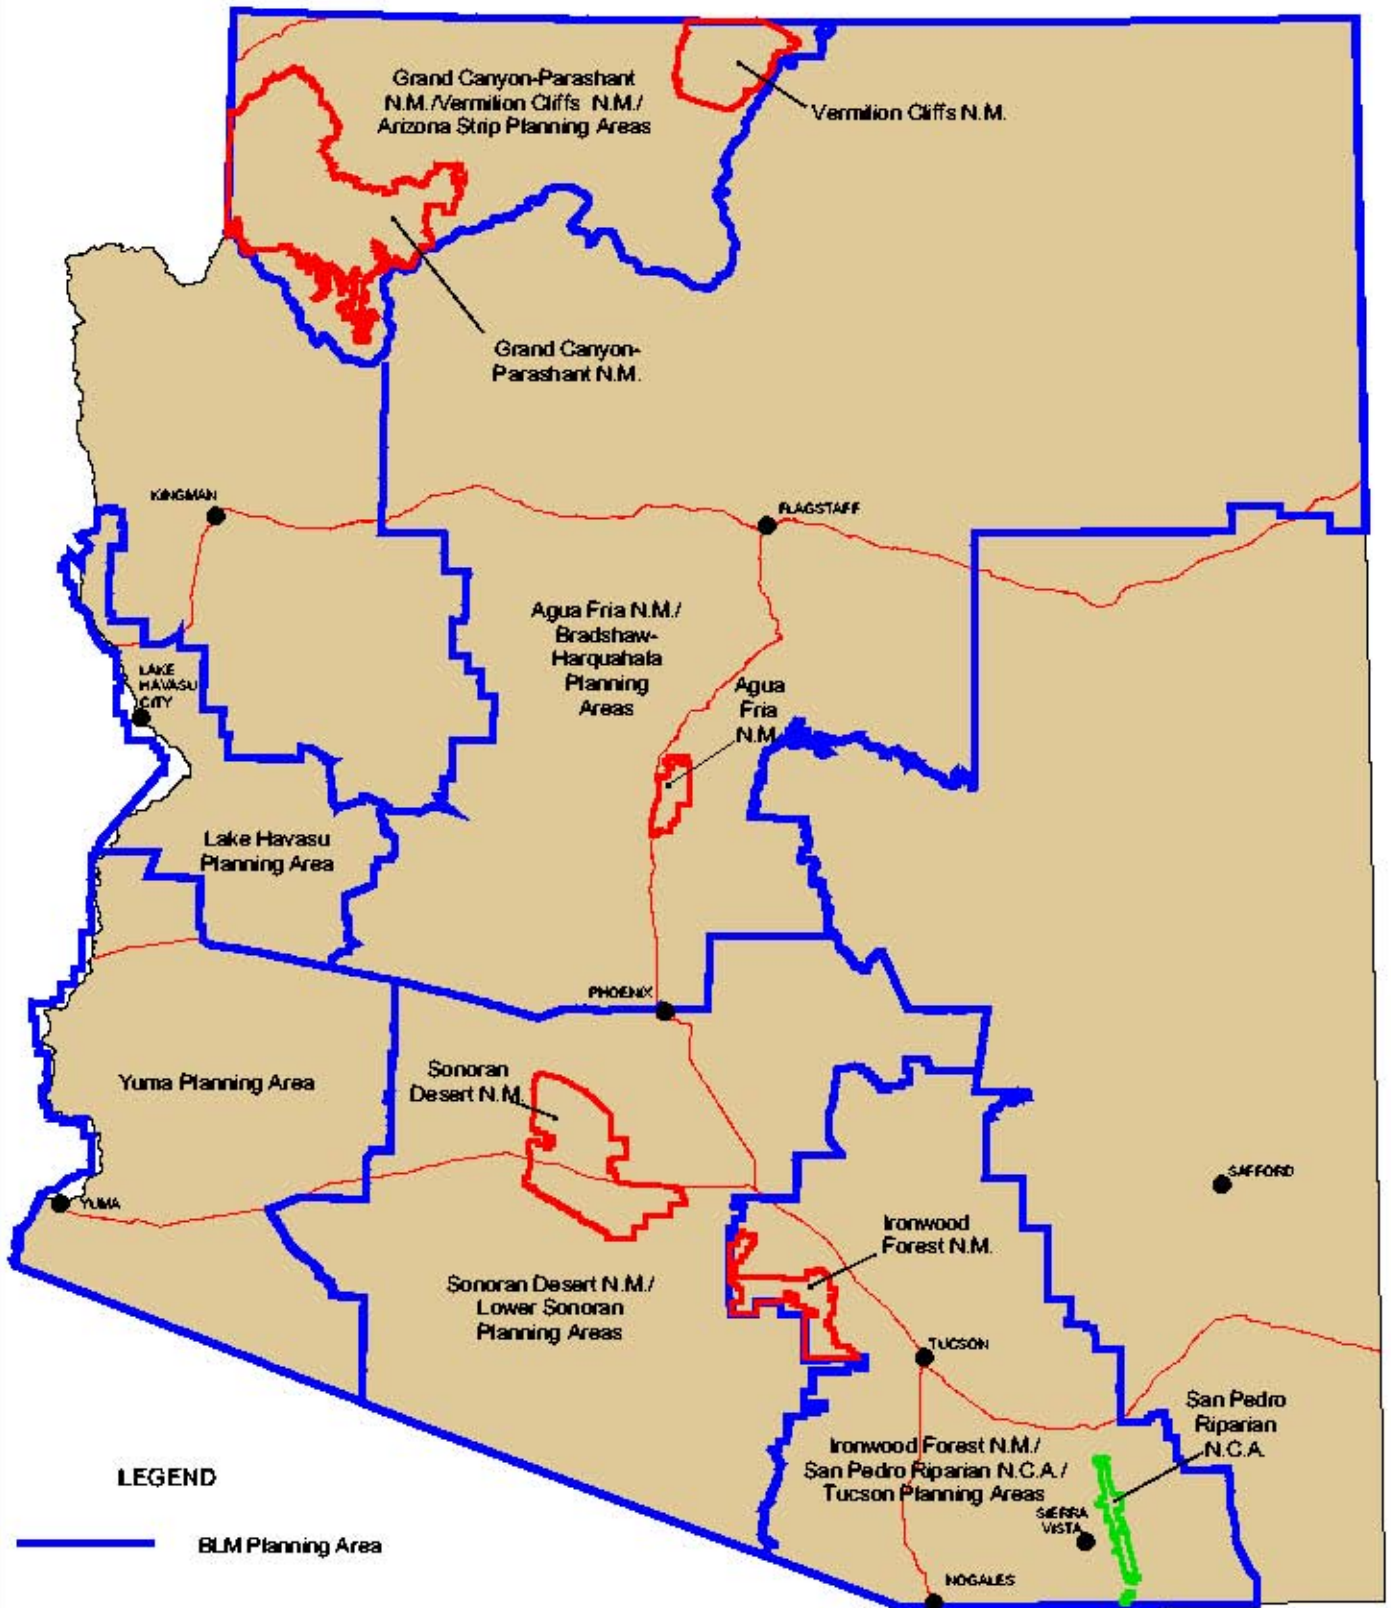

# Arizona BLM Planning Areas 2005

## LEGEND

— BLM Planning Area