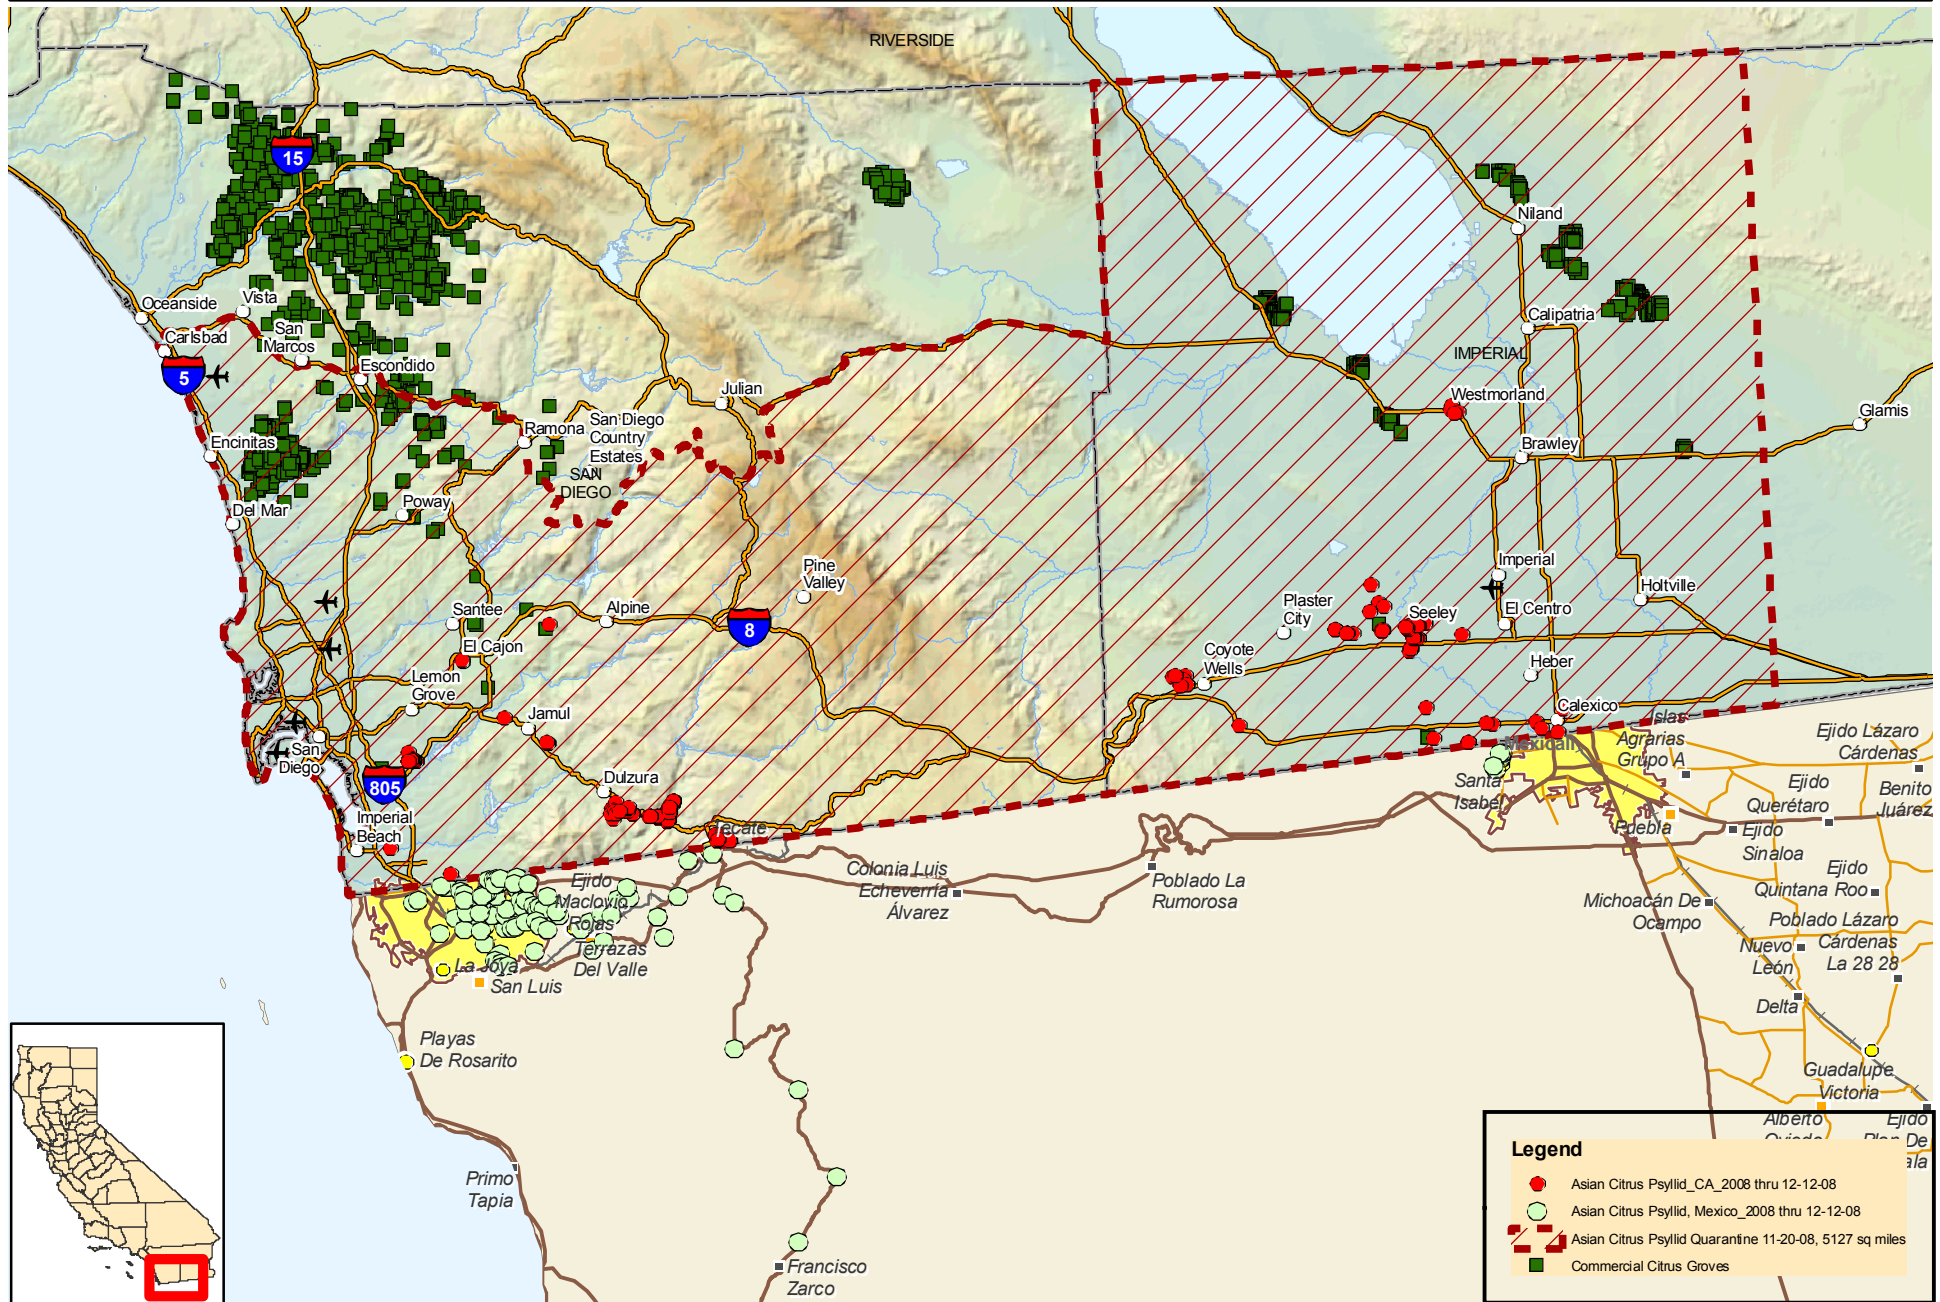

Asian Citrus Psyllid Cooperative Project California and Baja California

Legend

- Asian Citrus Psyllid_CA_2008 thru 12-12-08
- Asian Citrus Psyllid, Mexico_2008 thru 12-12-08
- Asian Citrus Psyllid Quarantine 11-20-08, 5127 sq miles
- Commercial Citrus Groves