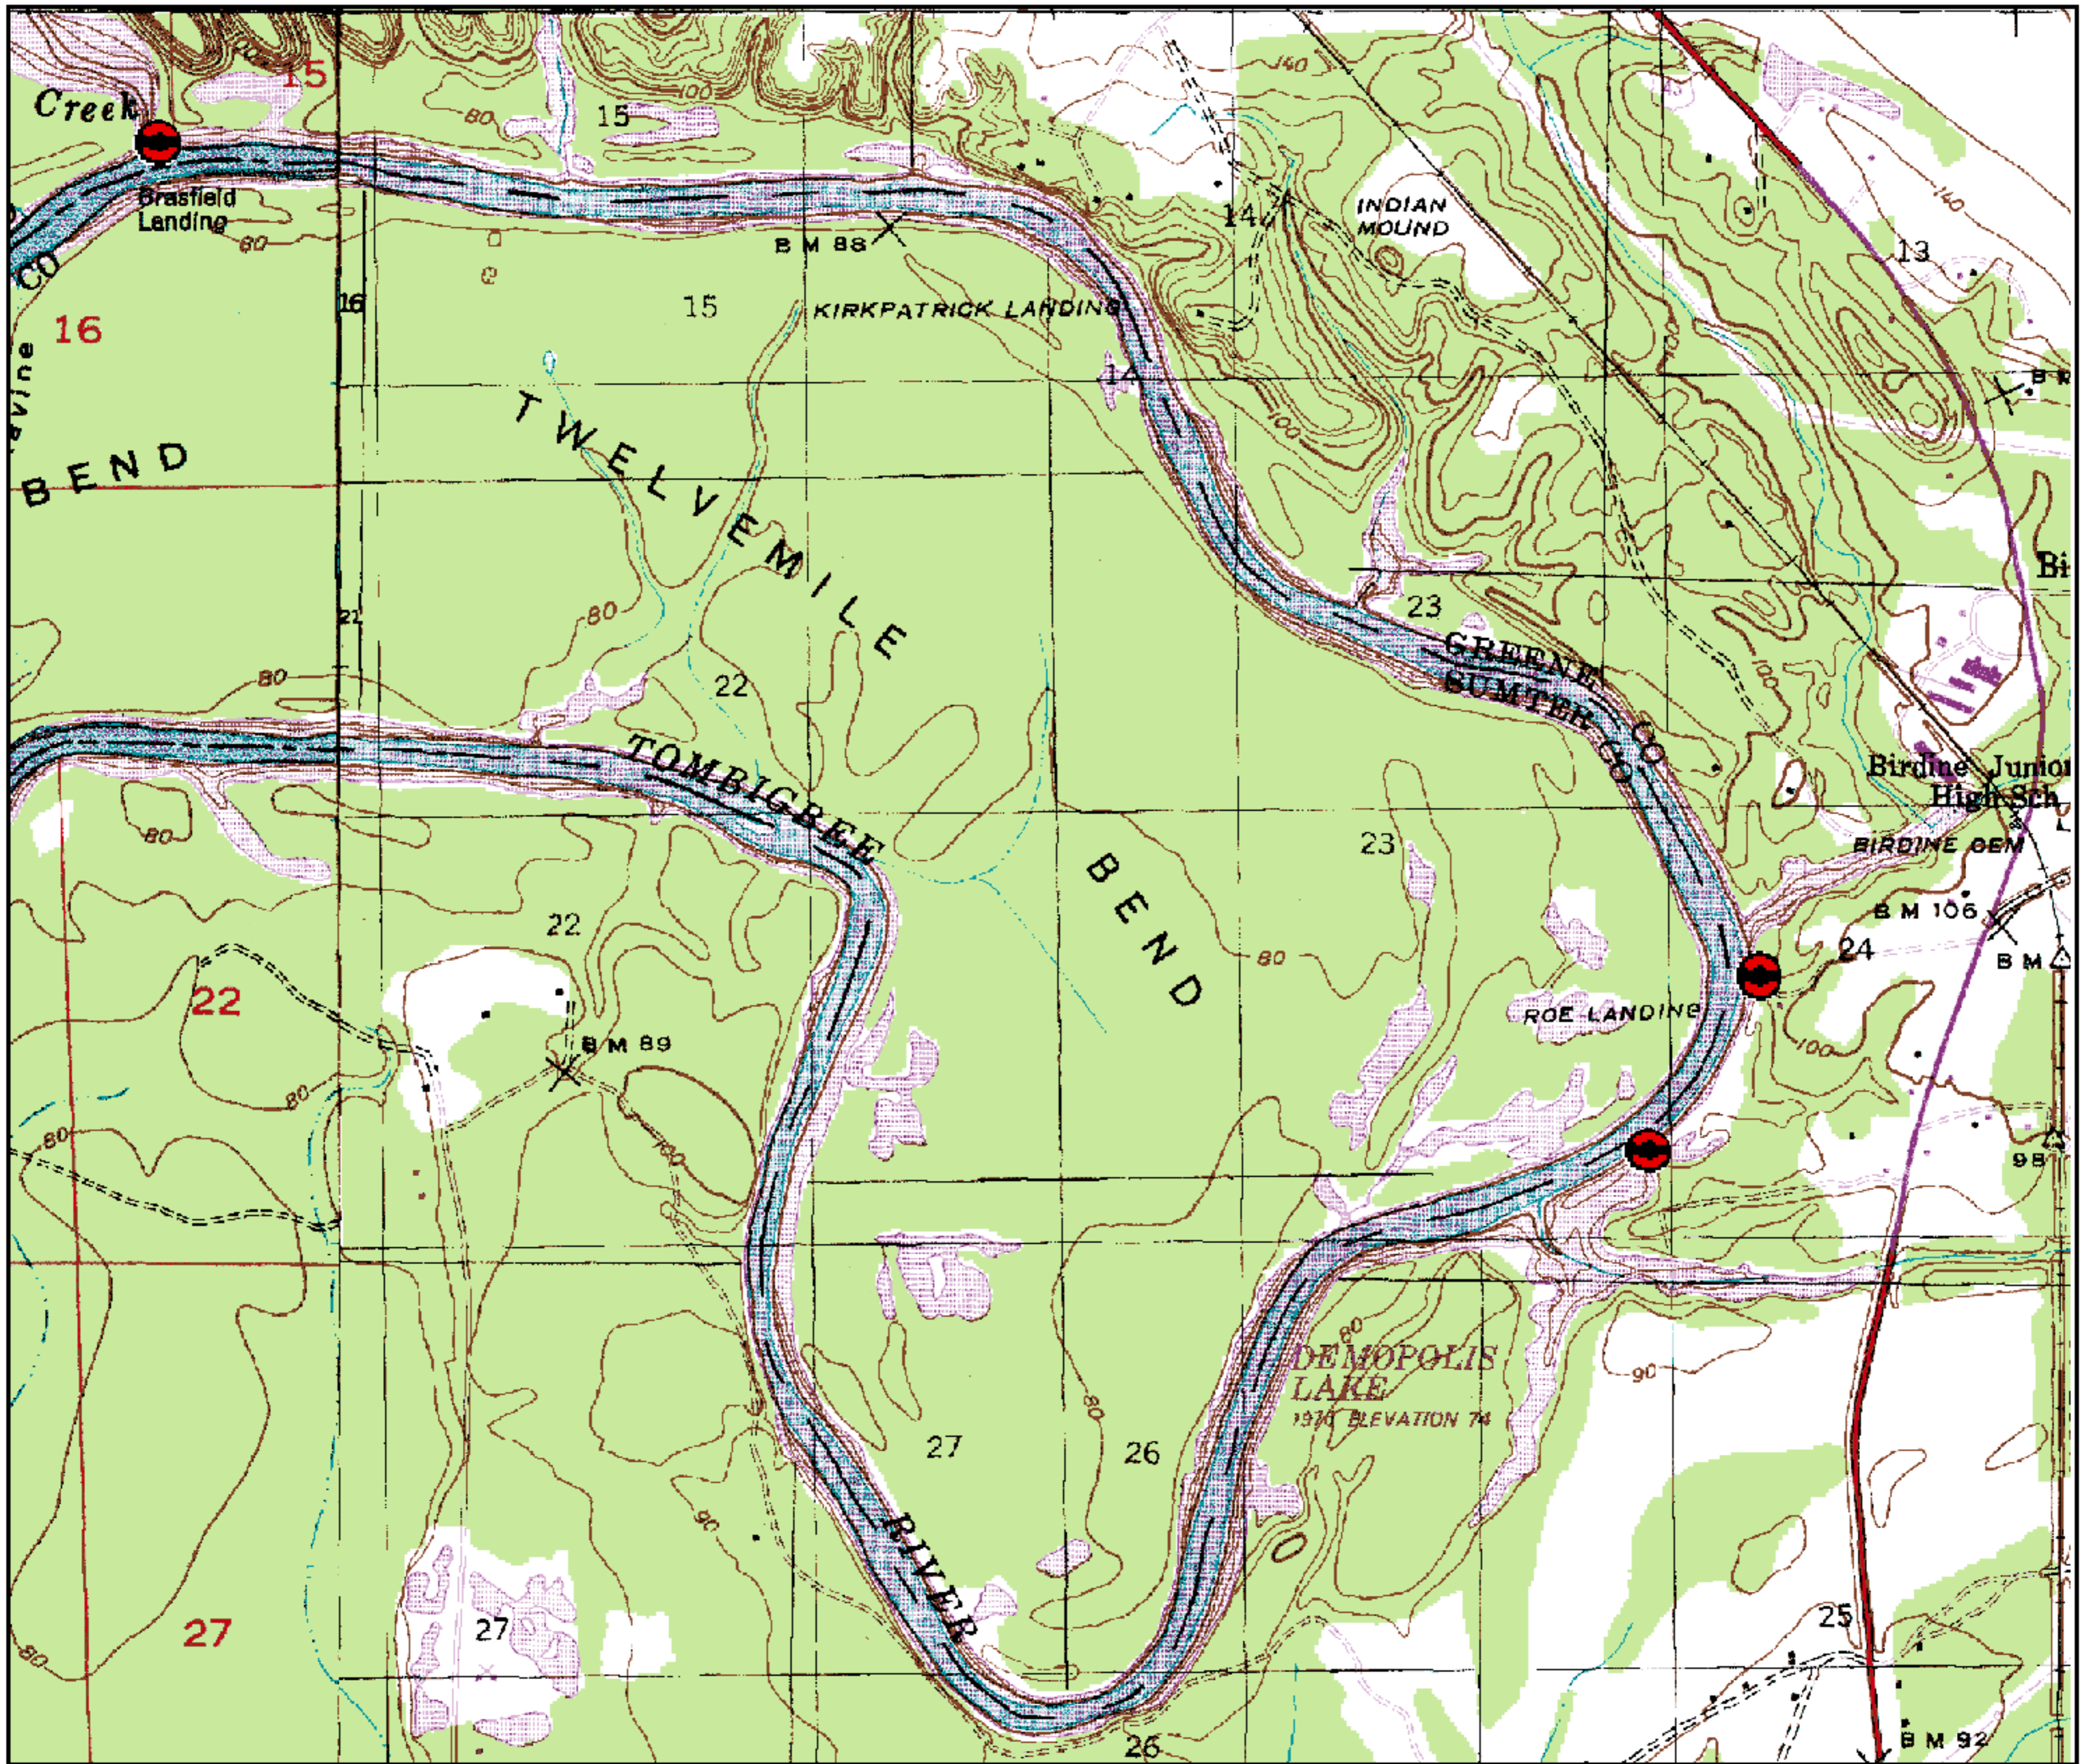

# Fish Attractors at Birdeye and Forkland

## Legend

Fish Attractor

Map Scale = 1:12,800