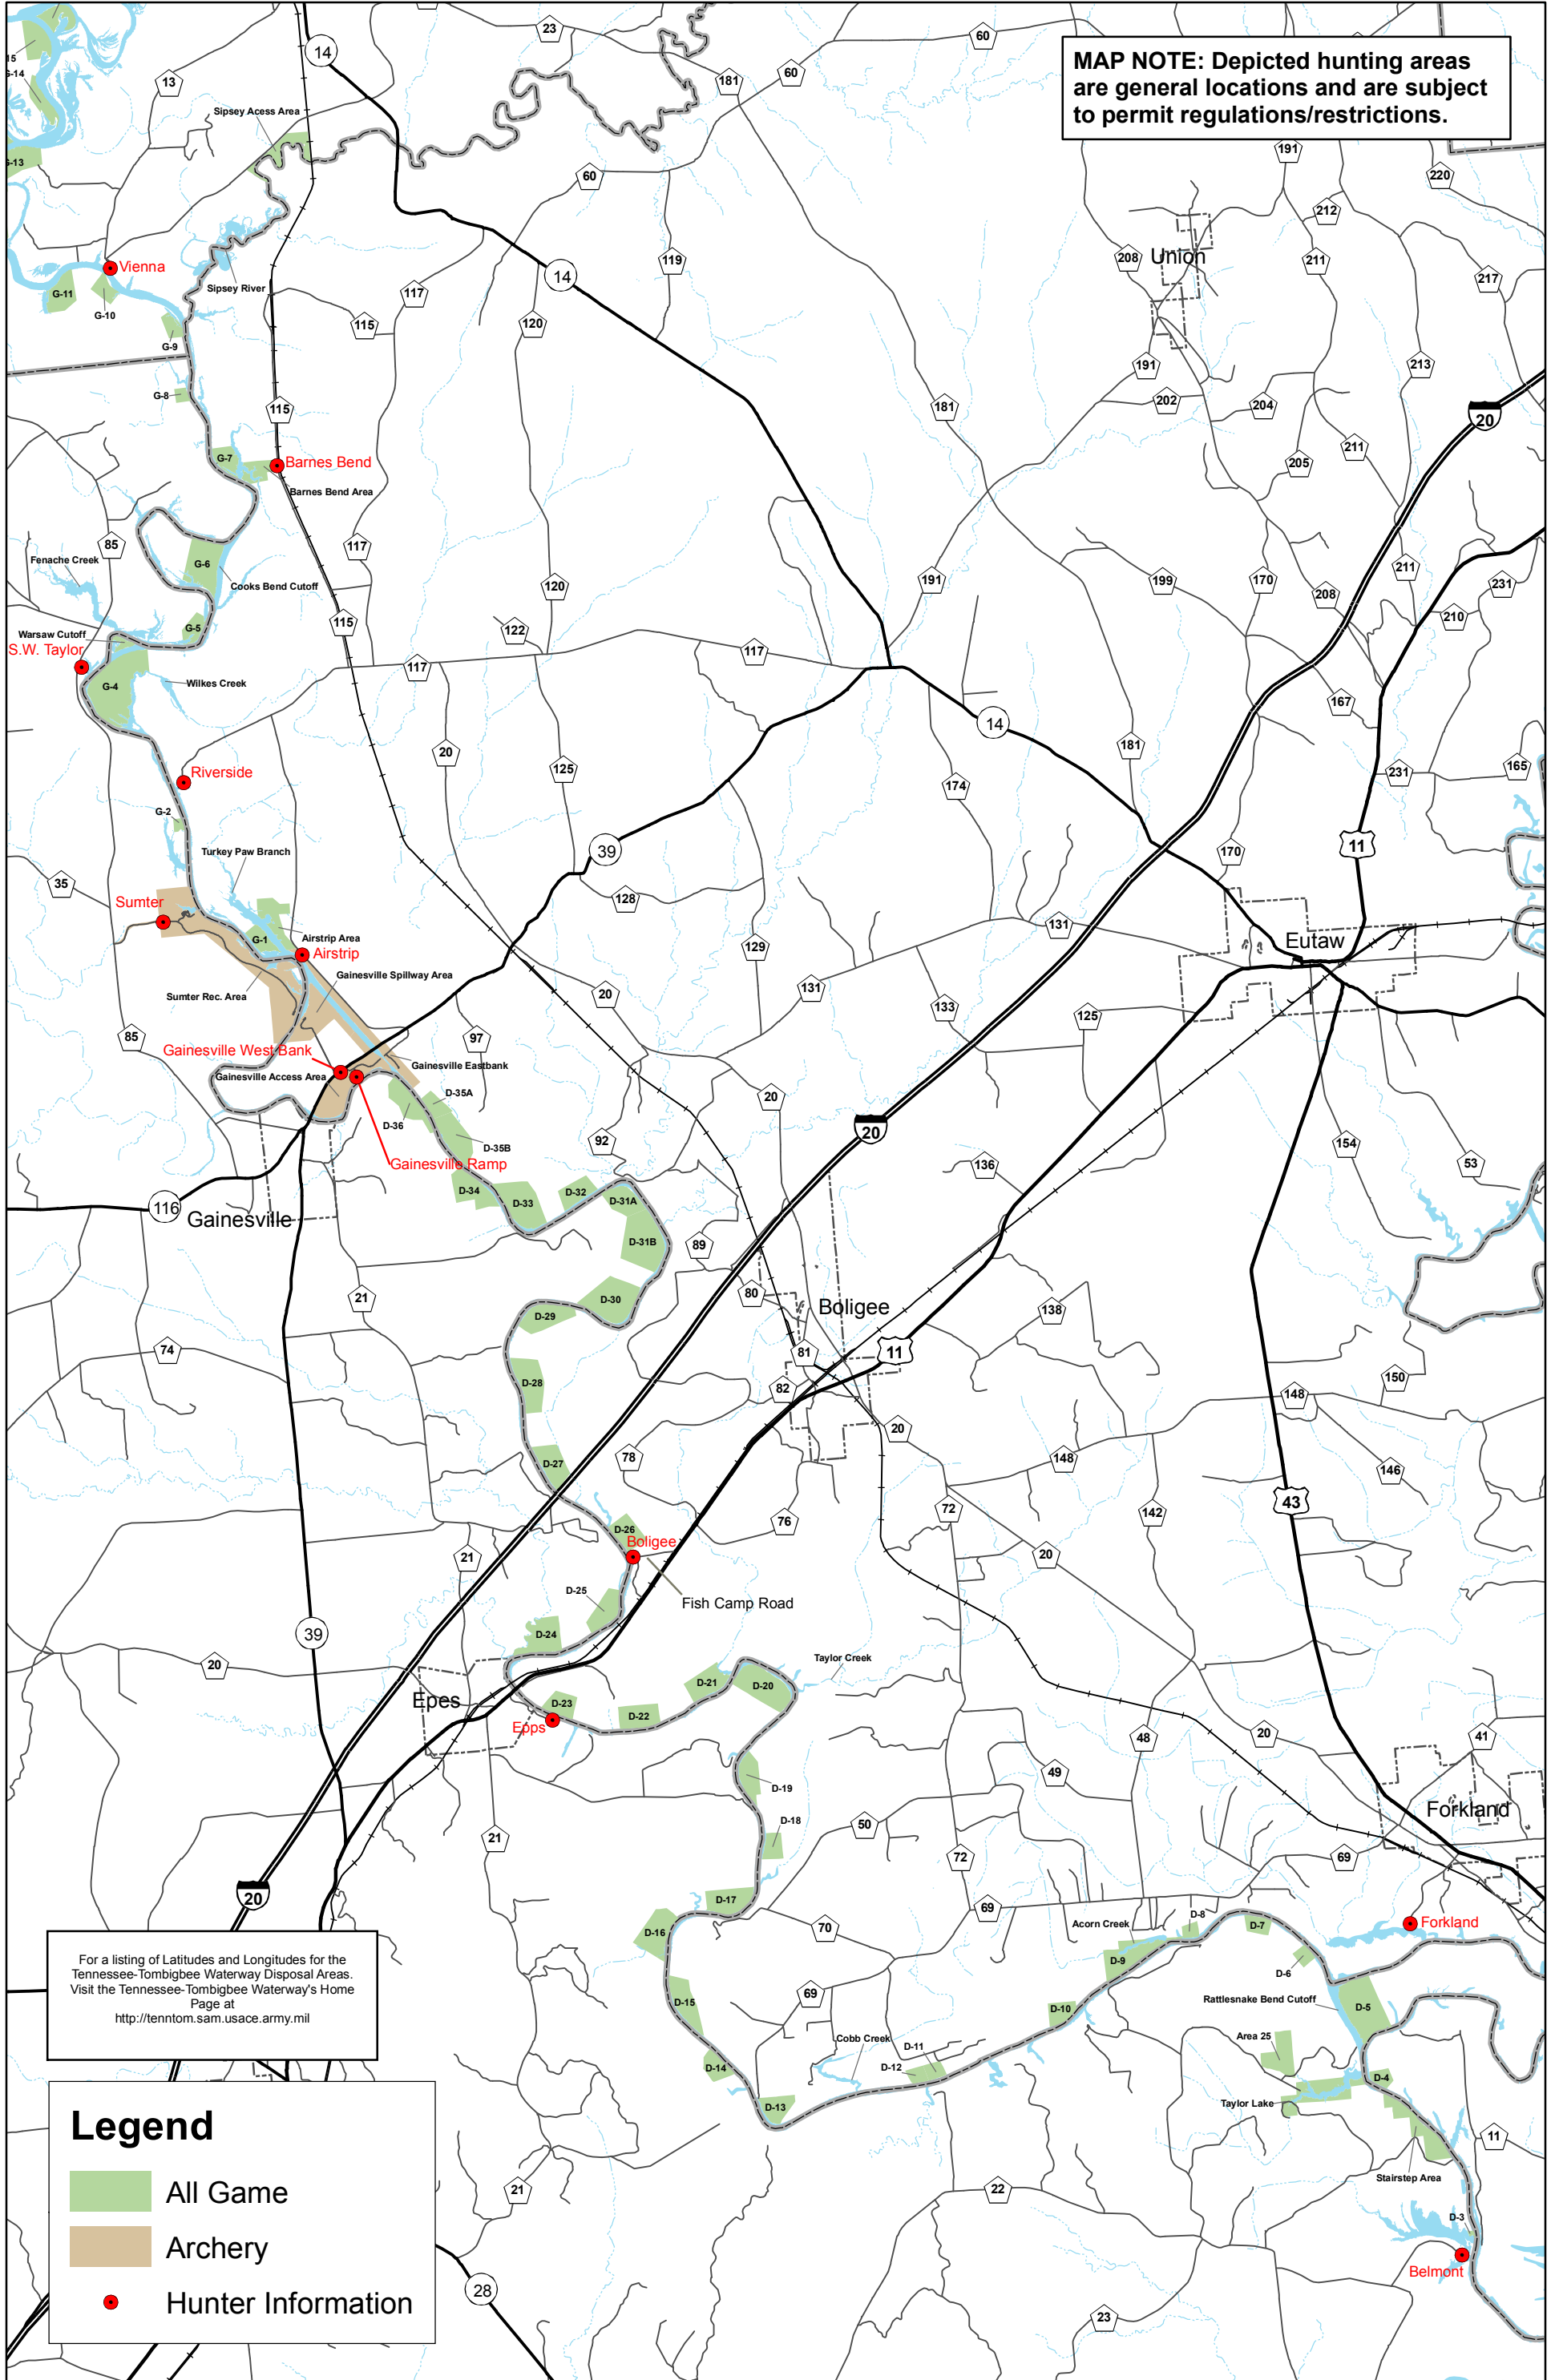

TENNESSEE-TOMBIGBEE WATERWAY PICKENS COUNTY, ALABAMA HUNTING MAP

MAP NOTE: Depicted hunting areas are general locations and are subject to permit regulations/restrictions.

For a listing of Latitudes and Longitudes for the Tennessee-Tombigbee Waterway Disposal Areas. Visit the Tennessee-Tombigbee Waterway's Home Page at <http://tenntom.sam.usace.army.mil>

Legend

- All Game
- Archery
- Hunter Information

TENNESSEE-TOMBIGBEE WATERWAY GREENE & SUMTER COUNTIES, ALABAMA HUNTING MAP

MAP NOTE: Depicted hunting areas are general locations and are subject to permit regulations/restrictions.

For a listing of Latitudes and Longitudes for the Tennessee-Tombigbee Waterway Disposal Areas. Visit the Tennessee-Tombigbee Waterway's Home Page at <http://tenntom.sam.usace.army.mil>

Legend

- All Game
- Archery
- Hunter Information