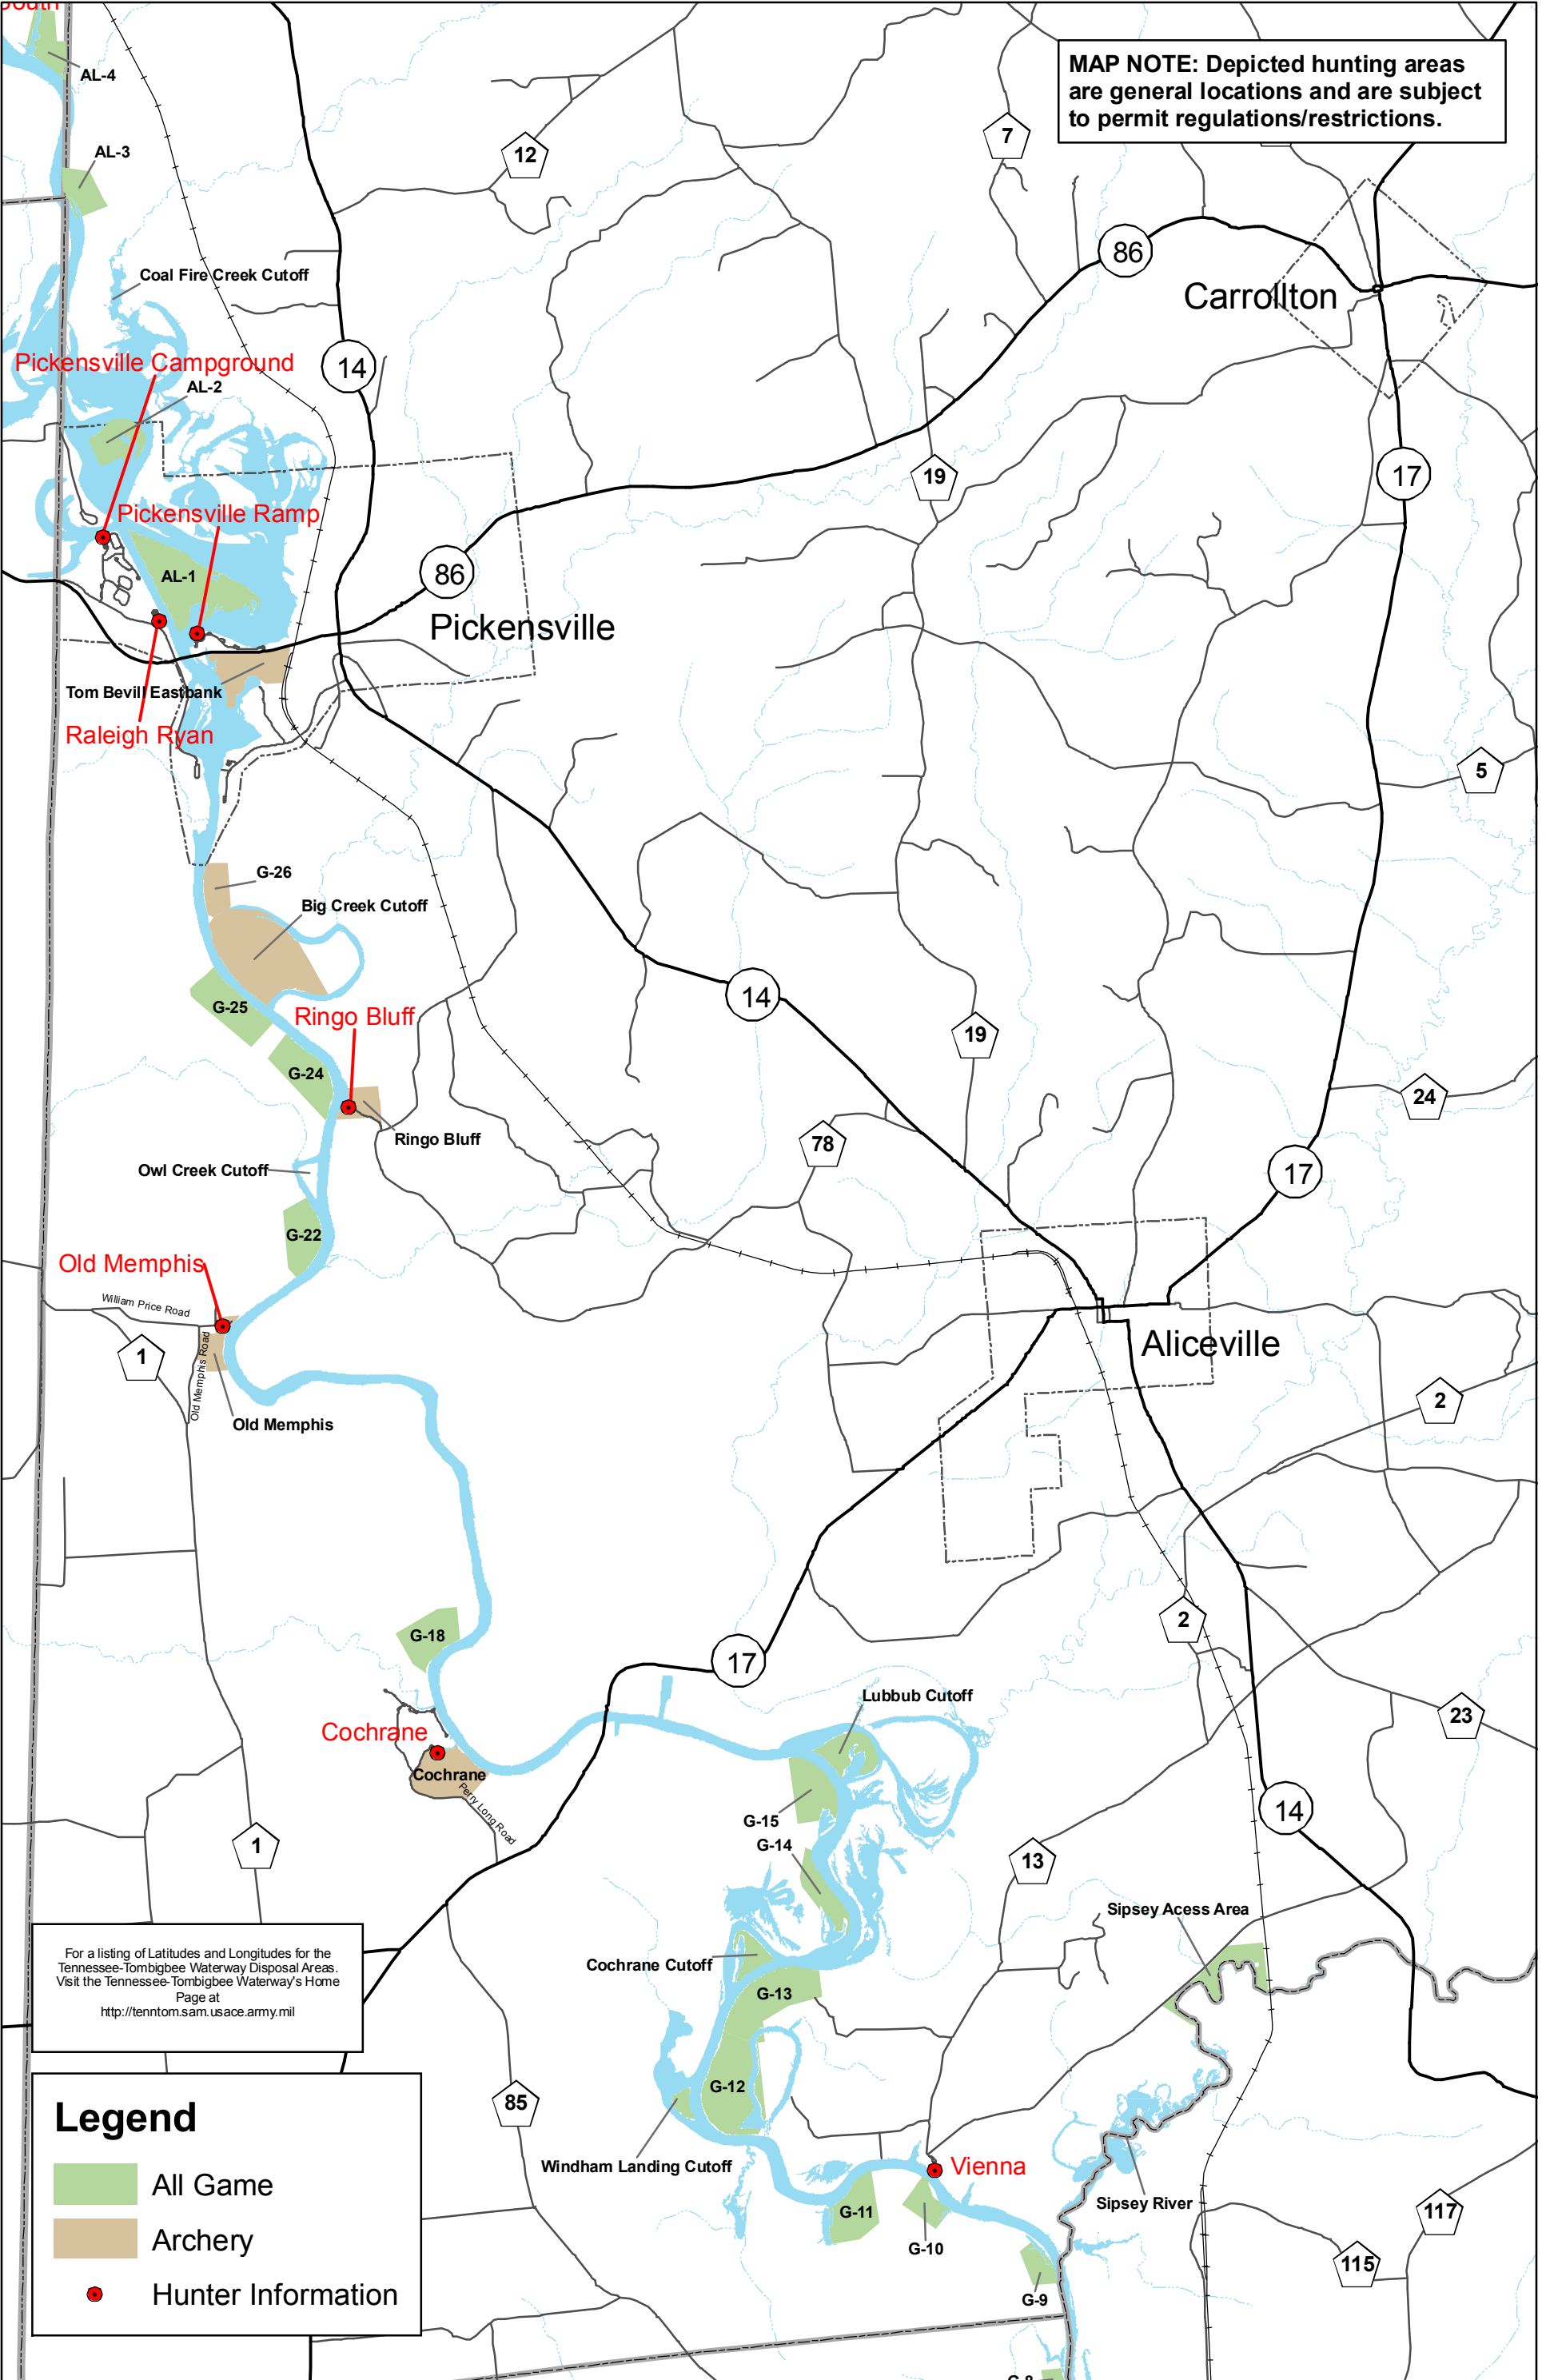

TENNESSEE-TOMBIGBEE WATERWAY PICKENS COUNTY, ALABAMA HUNTING MAP

MAP NOTE: Depicted hunting areas are general locations and are subject to permit regulations/restrictions.

For a listing of Latitudes and Longitudes for the Tennessee-Tombigbee Waterway Disposal Areas. Visit the Tennessee-Tombigbee Waterway's Home Page at <http://tenntom.sam.usace.army.mil>

Legend

- All Game
- Archery
- Hunter Information

TENNESSEE-TOMBIGBEE WATERWAY GREENE & SUMTER COUNTIES, ALABAMA HUNTING MAP

MAP NOTE: Depicted hunting areas are general locations and are subject to permit regulations/restrictions.

For a listing of Latitudes and Longitudes for the Tennessee-Tombigbee Waterway Disposal Areas. Visit the Tennessee-Tombigbee Waterway's Home Page at <http://tenntom.sam.usace.army.mil>

Legend

- All Game
- Archery
- Hunter Information