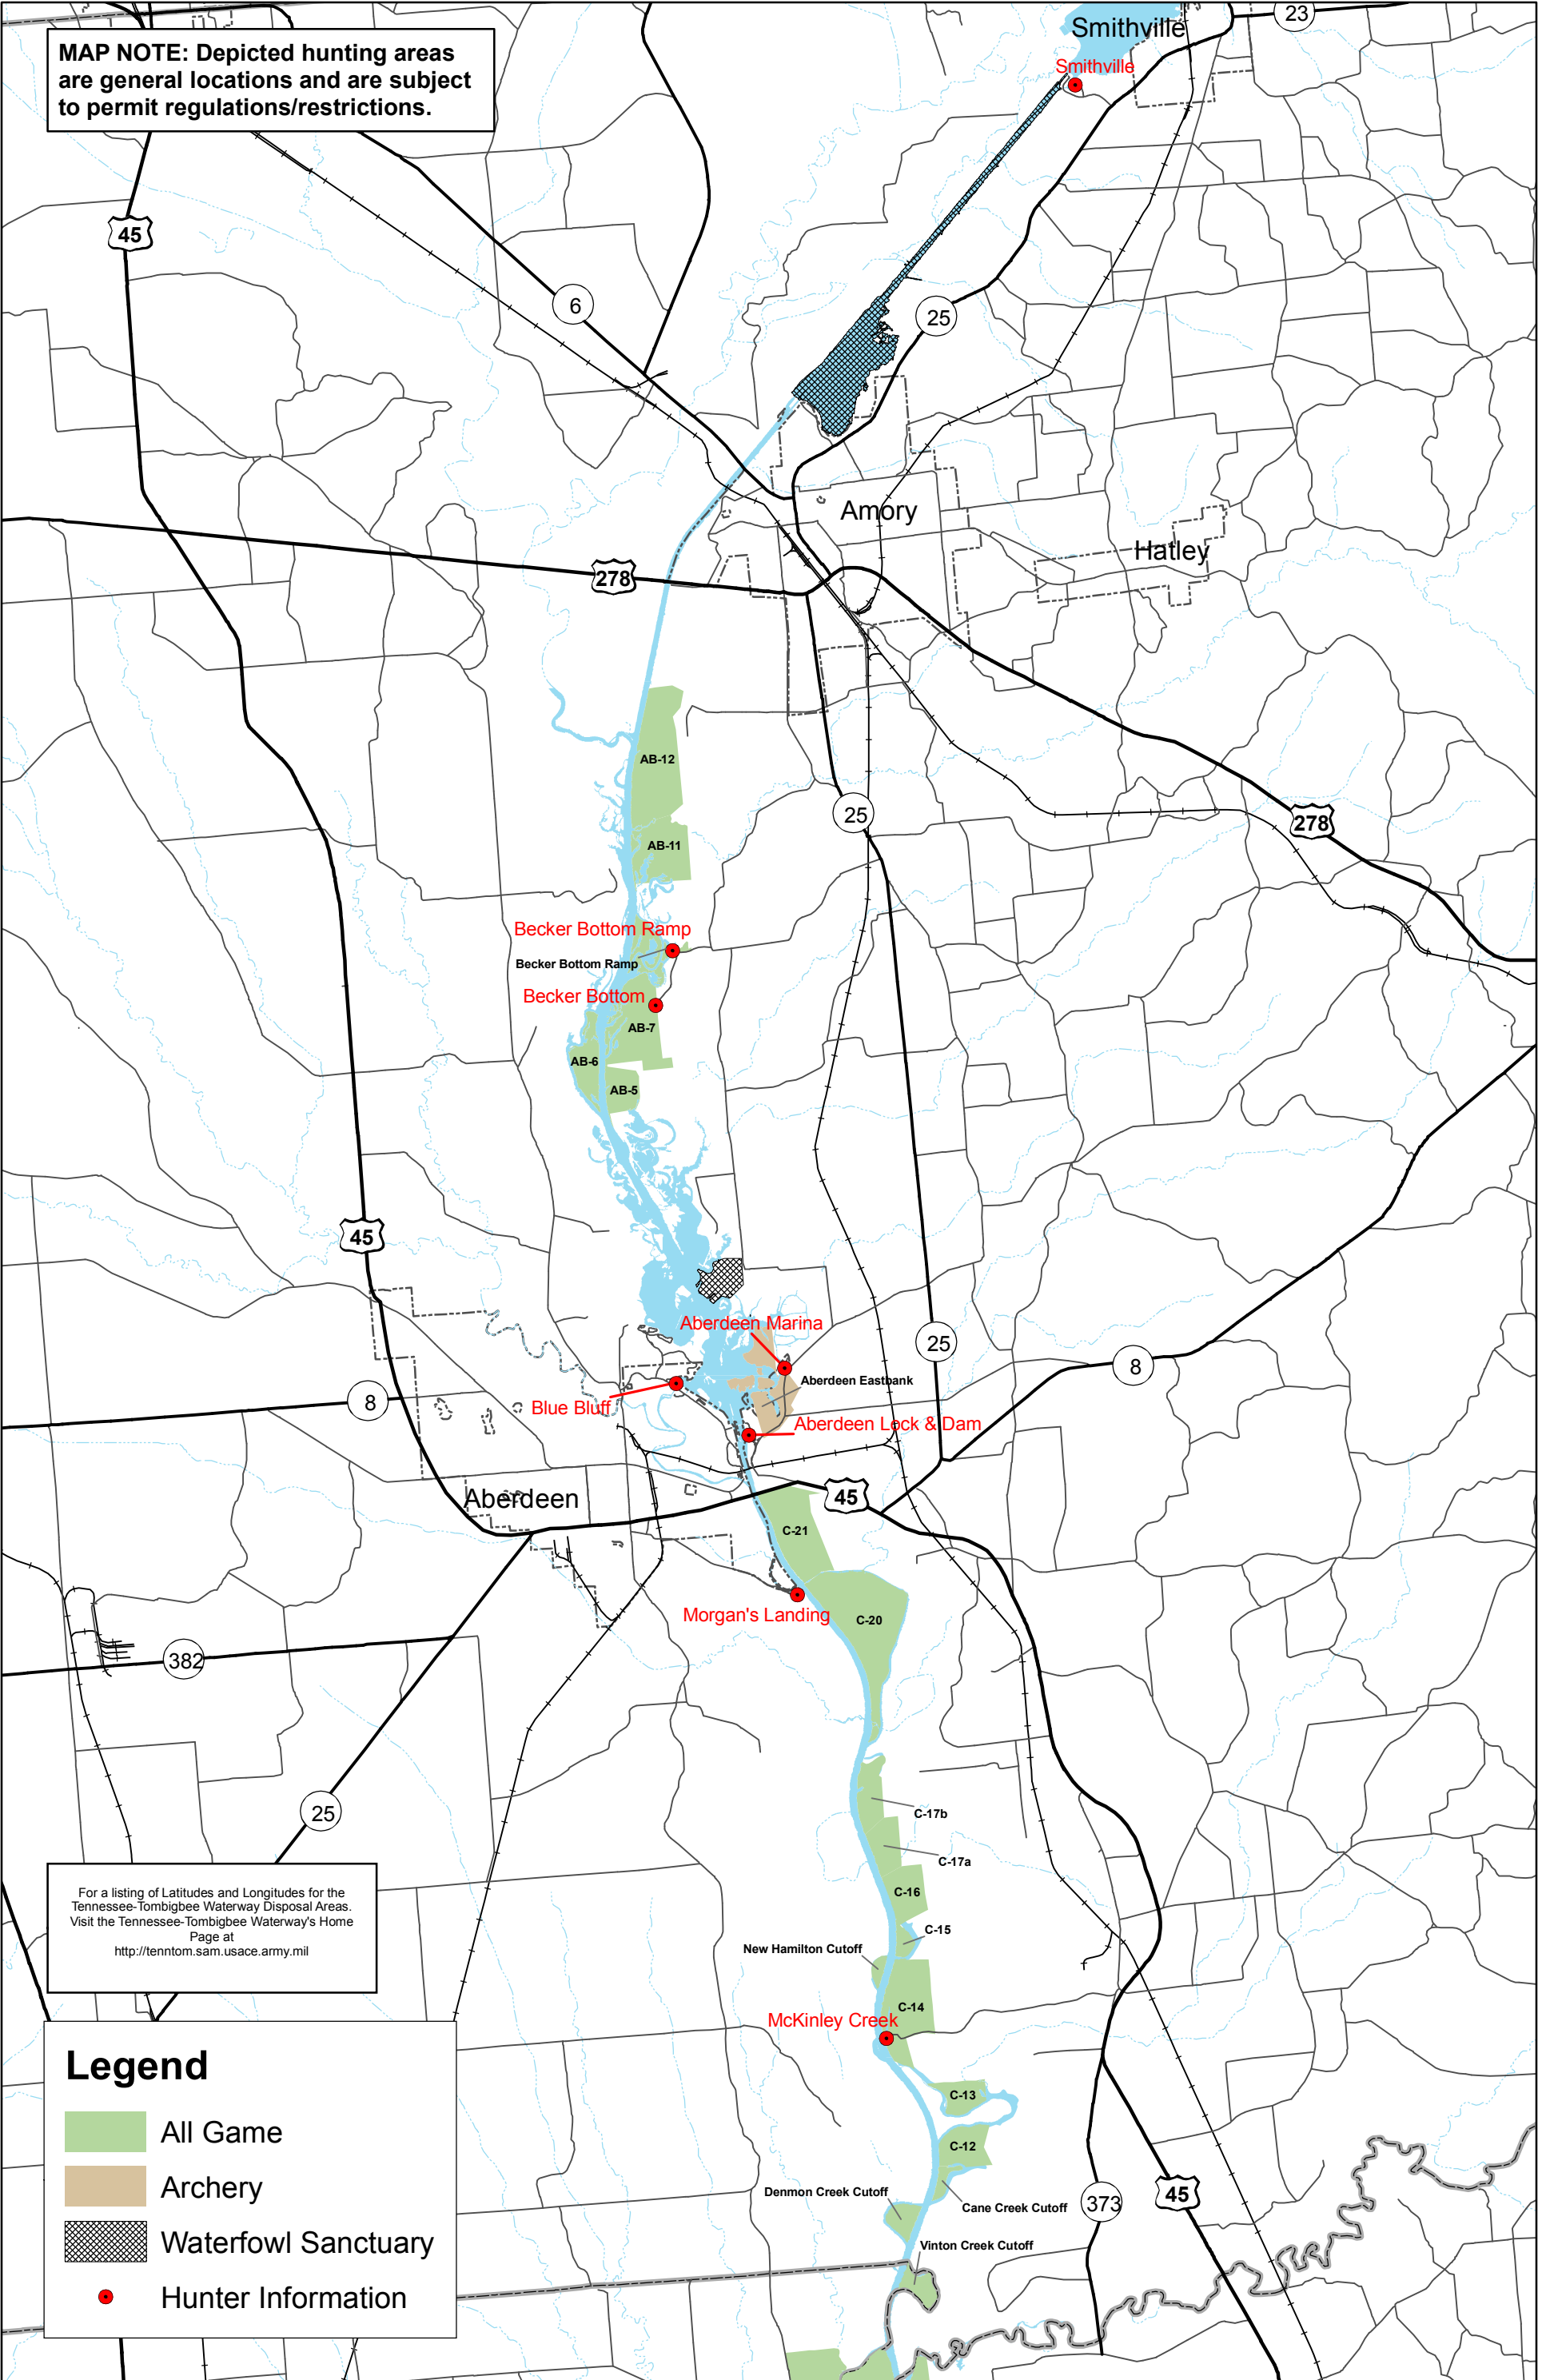

# TENNESSEE-TOMBIGBEE WATERWAY LOWNDES & CLAY COUNTIES, MISSISSIPPI HUNTING MAP

**MAP NOTE:** Depicted hunting areas are general locations and are subject to permit regulations/restrictions.

For a listing of Latitudes and Longitudes for the Tennessee-Tombigbee Waterway Disposal Areas. Visit the Tennessee-Tombigbee Waterway's Home Page at <http://tenntom.sam.usace.army.mil>

### Legend

- All Game
- Archery
- Waterfowl Sanctuary
- Hunter Information

# TENNESSEE-TOMBIGBEE WATERWAY MONROE COUNTY, MISSISSIPPI HUNTING MAP

**MAP NOTE: Depicted hunting areas are general locations and are subject to permit regulations/restrictions.**

For a listing of Latitudes and Longitudes for the Tennessee-Tombigbee Waterway Disposal Areas. Visit the Tennessee-Tombigbee Waterway's Home Page at <http://tenntom.sam.usace.army.mil>

**Legend**

- All Game
- Archery
- Waterfowl Sanctuary
- Hunter Information