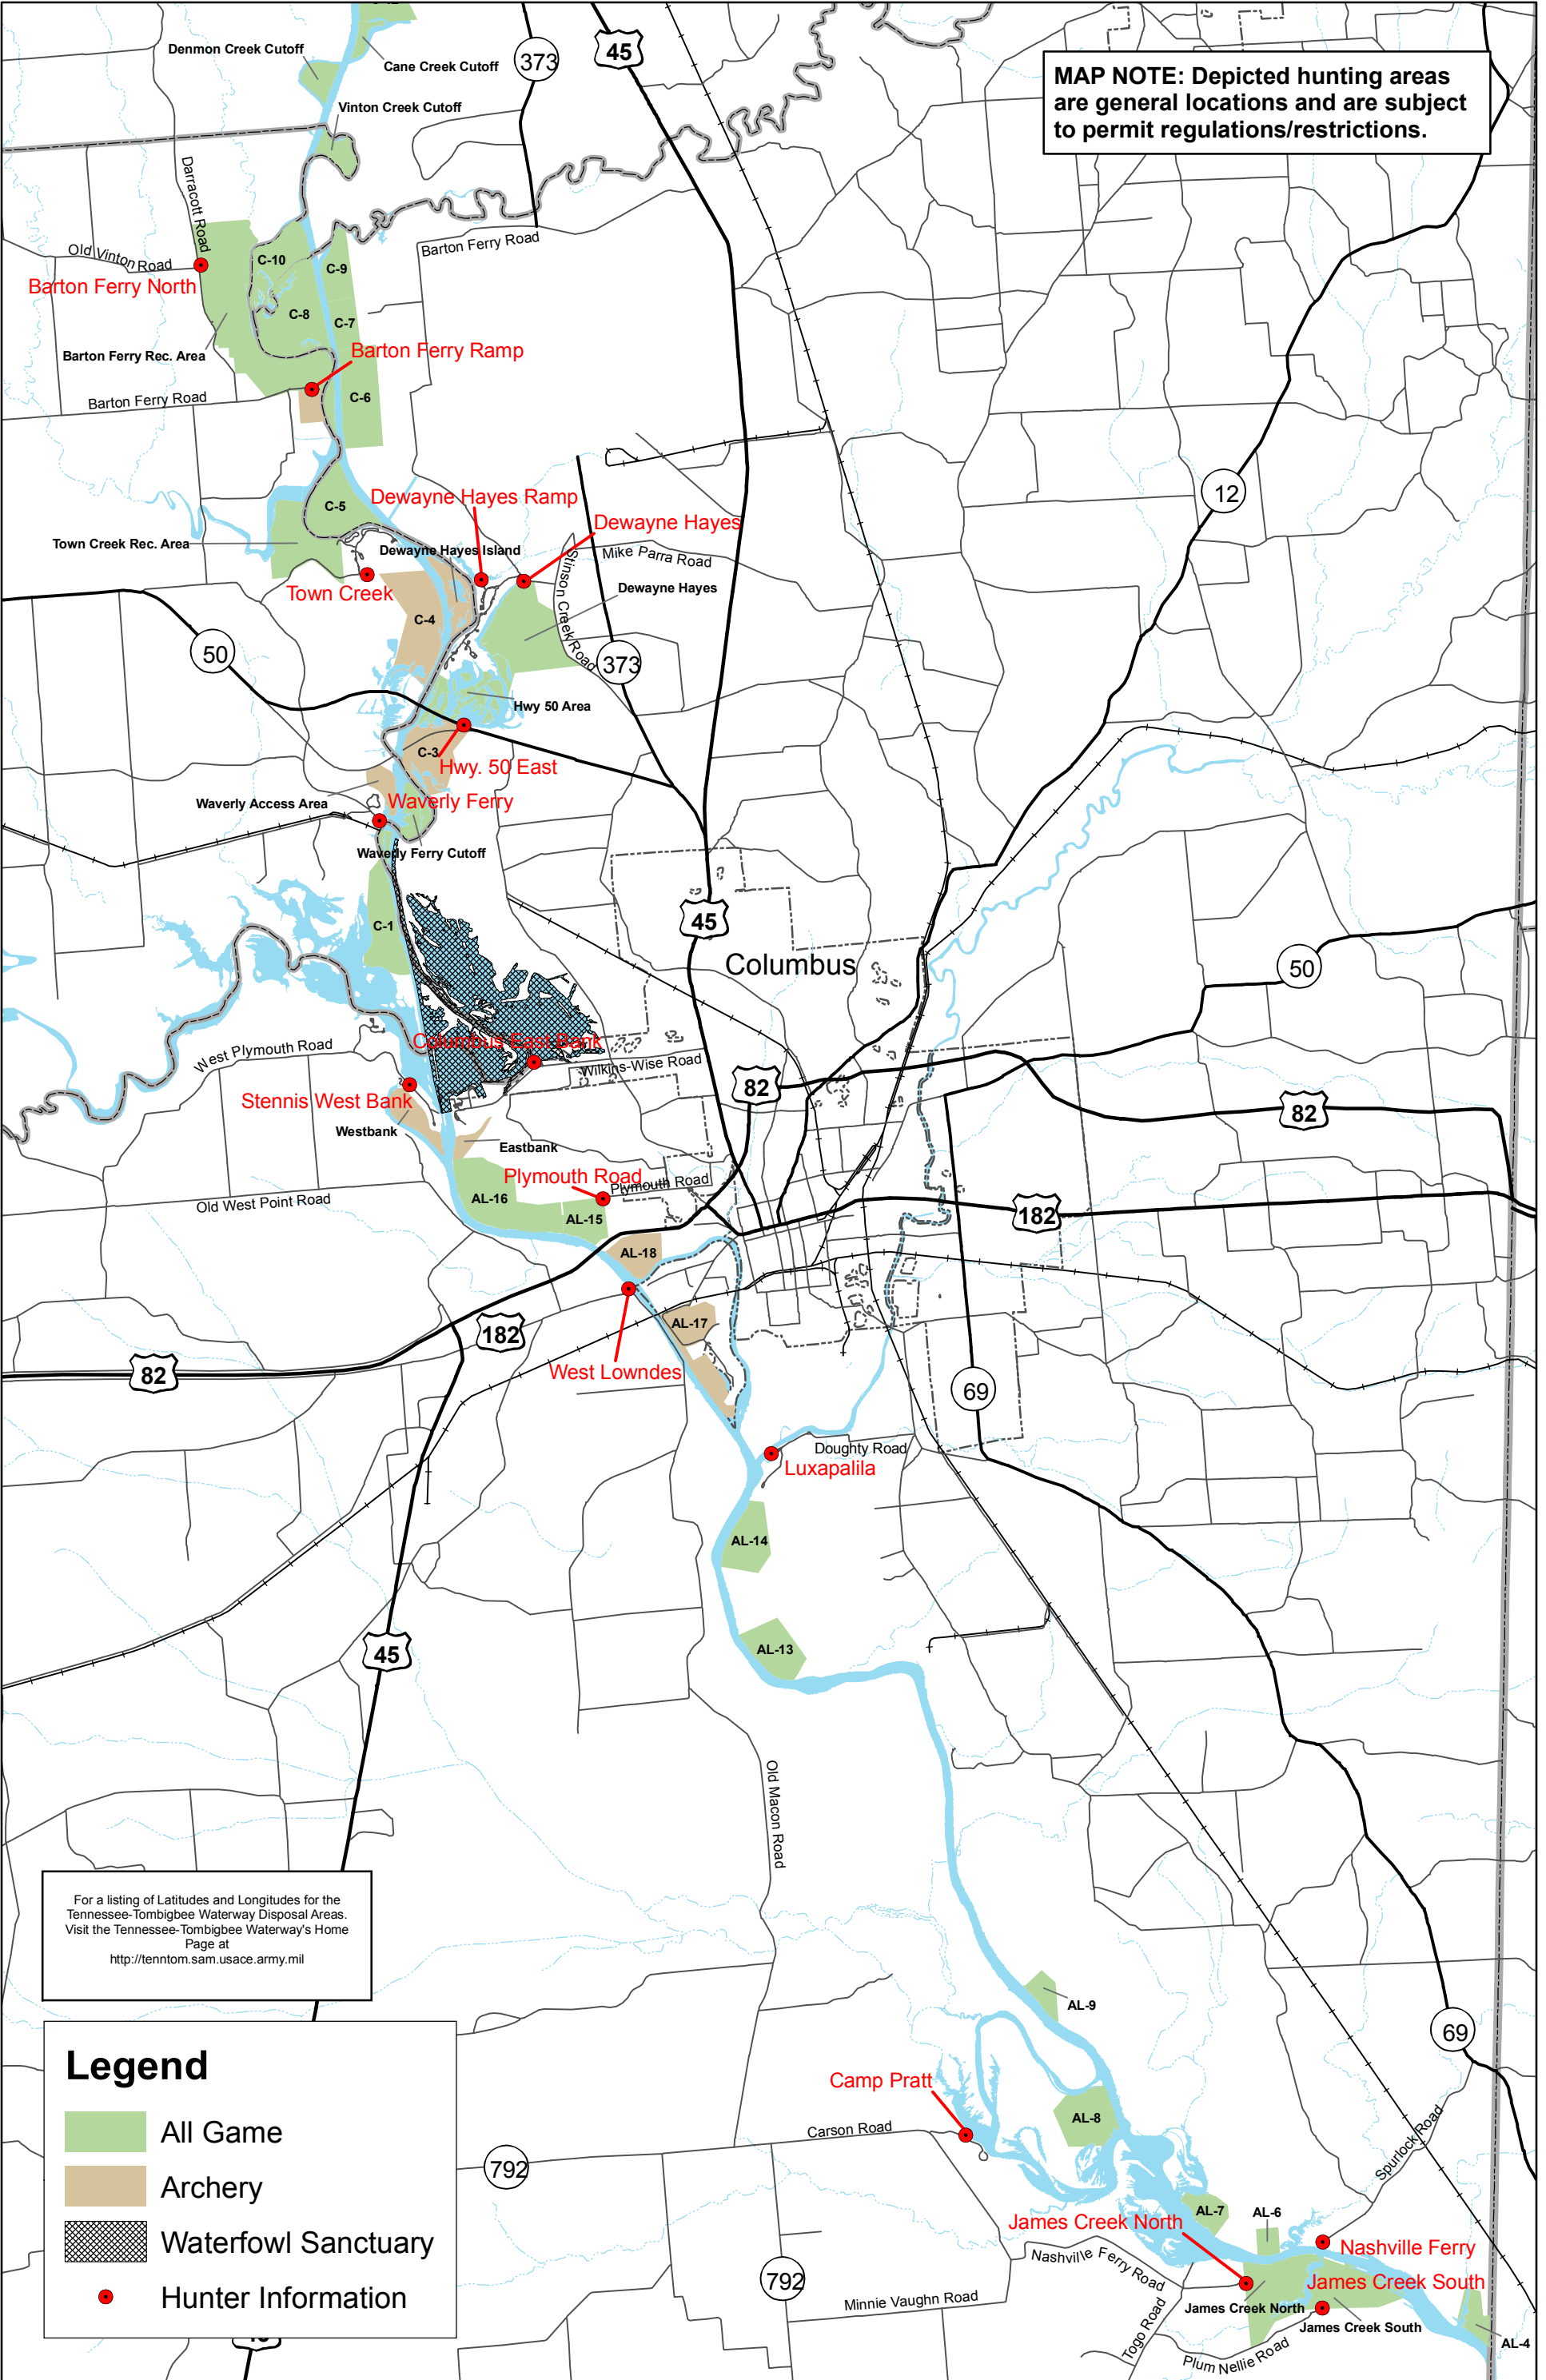

# TENNESSEE-TOMBIGBEE WATERWAY LOWNDES & CLAY COUNTIES, MISSISSIPPI HUNTING MAP

**MAP NOTE:** Depicted hunting areas are general locations and are subject to permit regulations/restrictions.

For a listing of Latitudes and Longitudes for the Tennessee-Tombigbee Waterway Disposal Areas. Visit the Tennessee-Tombigbee Waterway's Home Page at <http://tenntom.sam.usace.army.mil>

### Legend

- All Game
- Archery
- Waterfowl Sanctuary
- Hunter Information

# TENNESSEE-TOMBIGBEE WATERWAY MONROE COUNTY, MISSISSIPPI HUNTING MAP

**MAP NOTE: Depicted hunting areas are general locations and are subject to permit regulations/restrictions.**

For a listing of Latitudes and Longitudes for the Tennessee-Tombigbee Waterway Disposal Areas. Visit the Tennessee-Tombigbee Waterway's Home Page at <http://tenntom.sam.usace.army.mil>

**Legend**

- All Game
- Archery
- Waterfowl Sanctuary
- Hunter Information