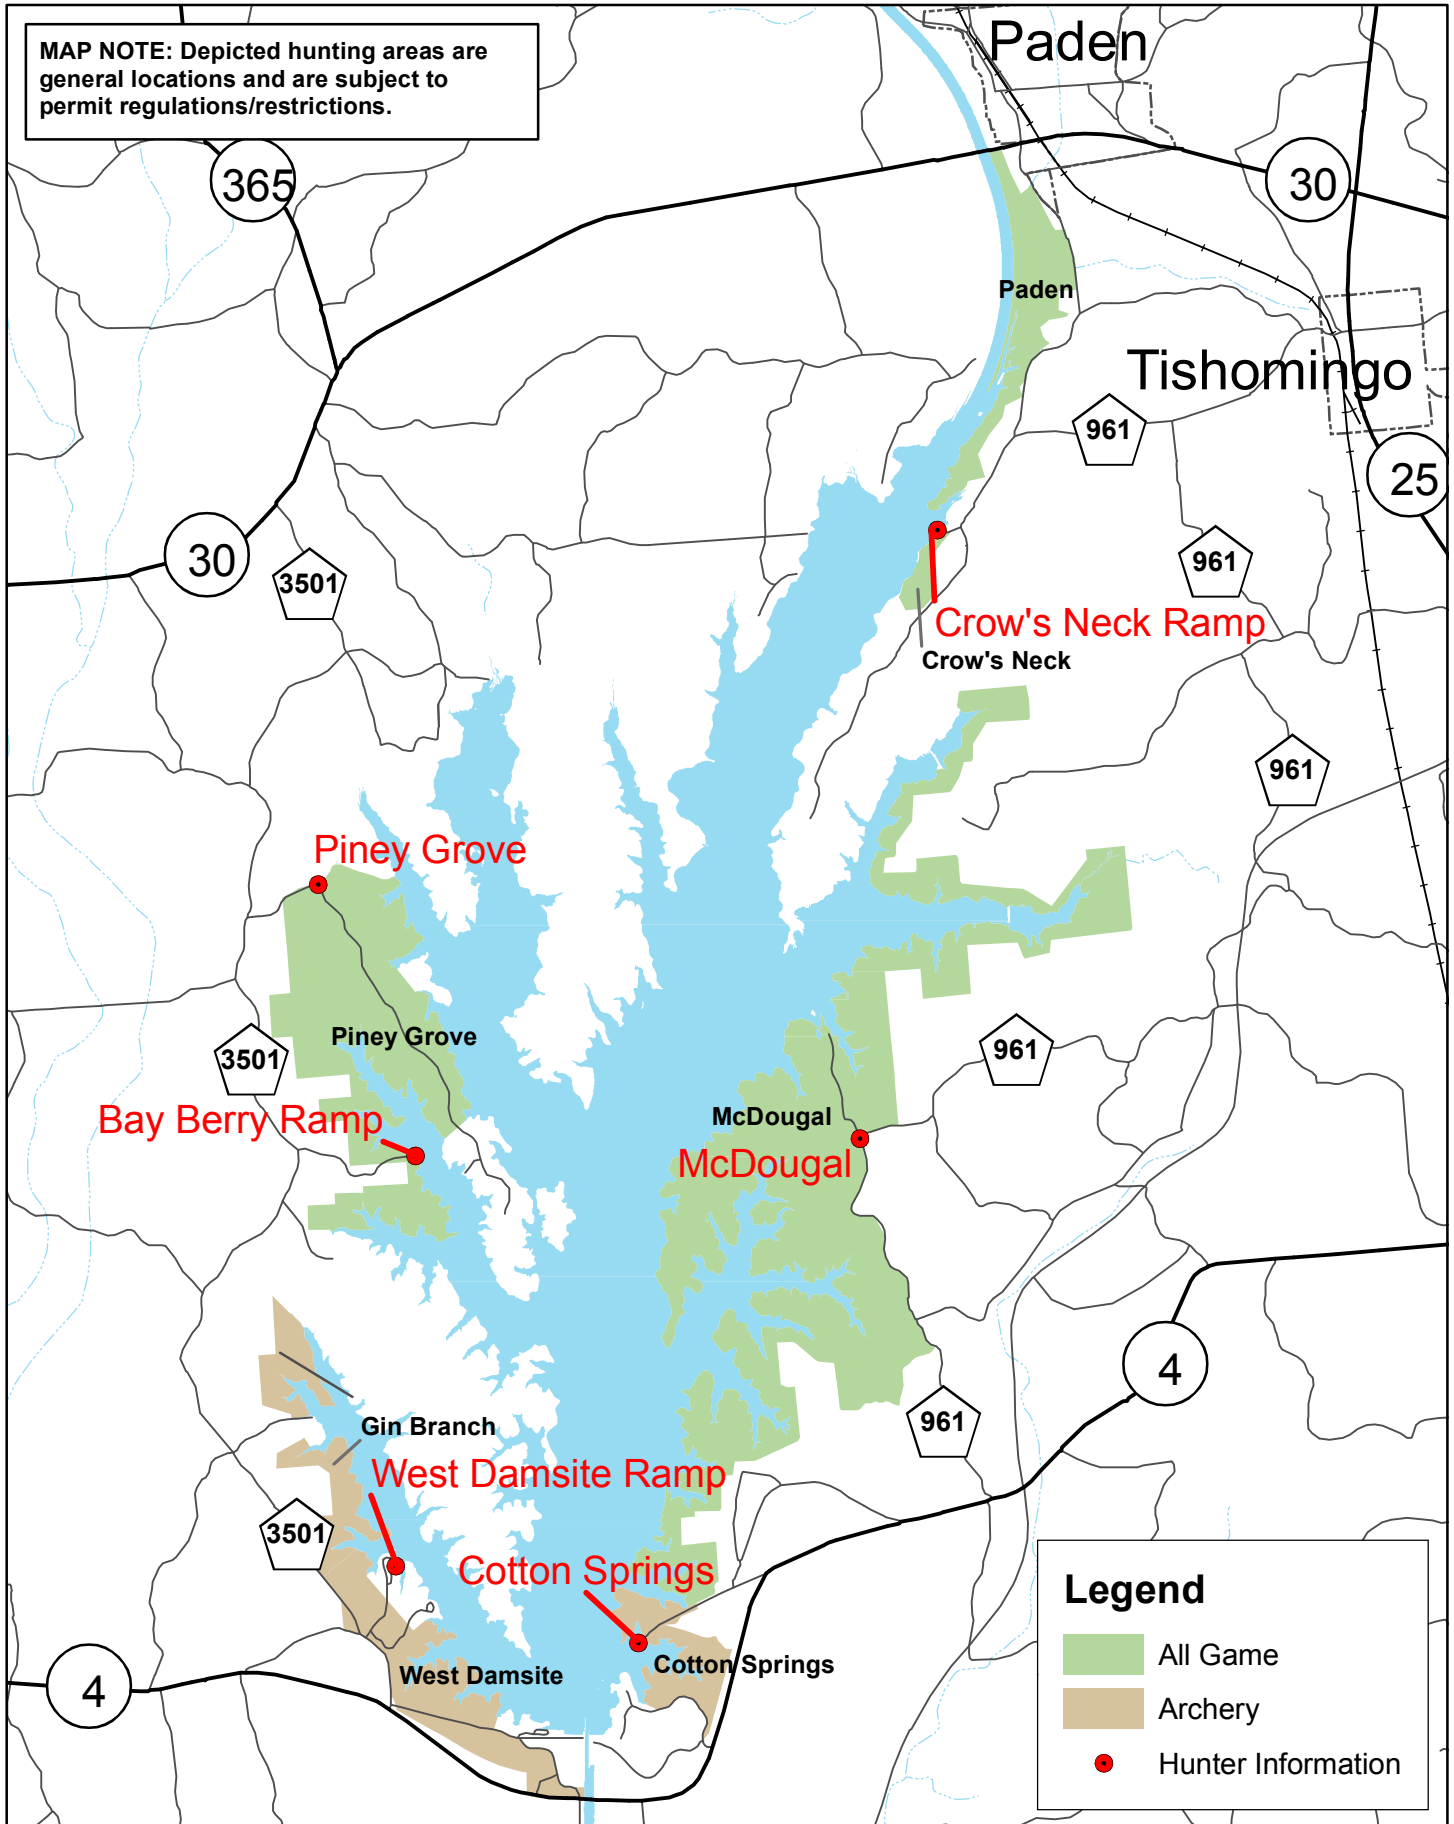

US Army Corps
of Engineers
Mobile District

TENNESSEE-TOMBIGBEE WATERWAY BAY SPRINGS LAKE HUNTING MAP

MAP NOTE: Depicted hunting areas are general locations and are subject to permit regulations/restrictions.

Legend

- All Game
- Archery
- Hunter Information