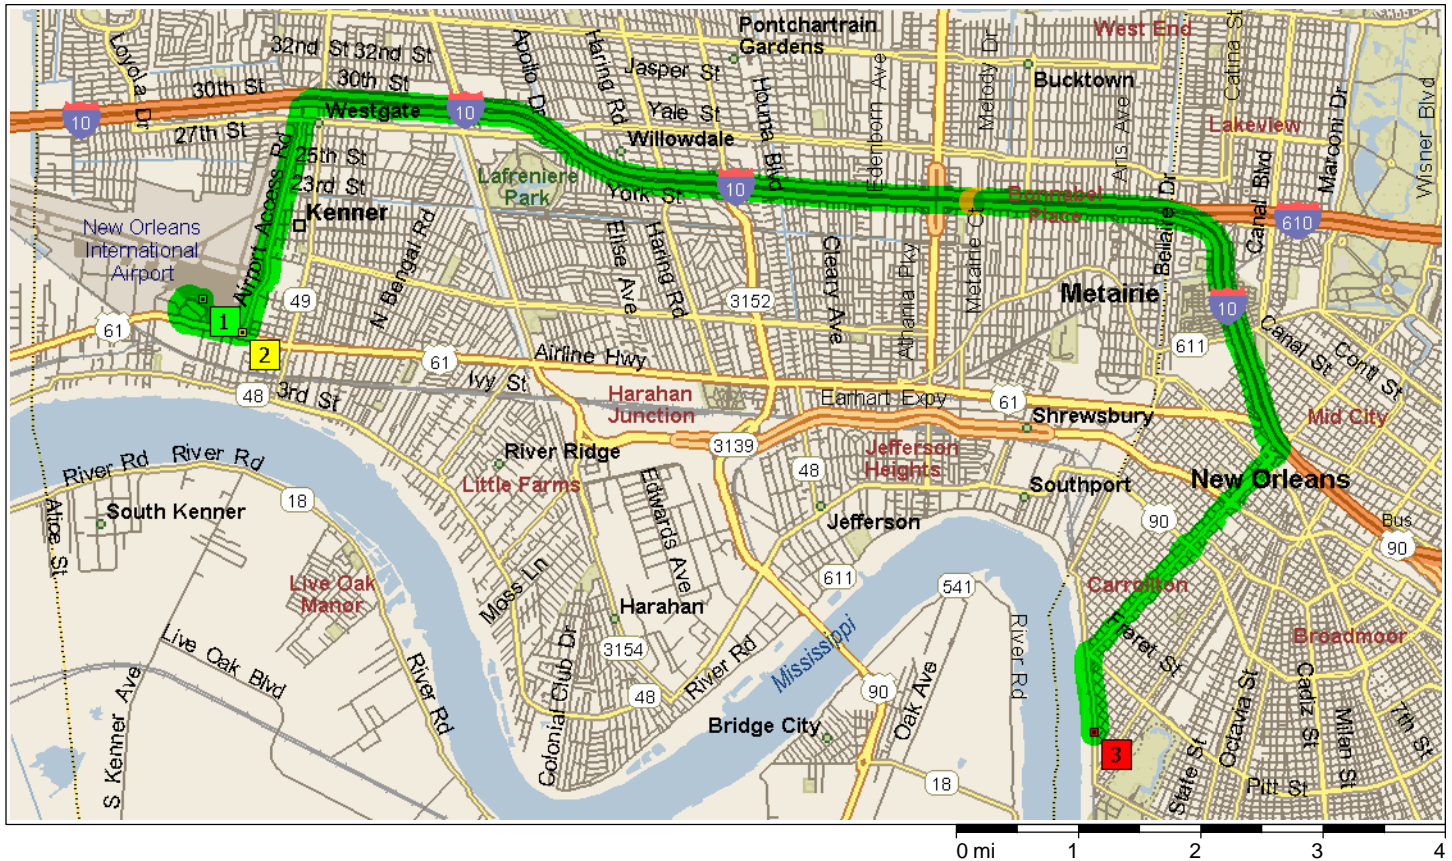

New Orleans International Airport to 7400 Leake Ave, New Orleans, LA 70118

15.4 miles; 31 minutes

- | | | |
|---------|---------|---|
| 9:00 AM | 0.0 mi | 1 Depart New Orleans International Airport on Local road(s) (South) for 87 yds |
| 9:00 AM | 0.1 mi | Turn RIGHT (West) onto Departures for 0.2 mi |
| 9:01 AM | 0.2 mi | Bear LEFT (South) onto Terminal Acc for 0.2 mi |
| 9:02 AM | 0.5 mi | Continue (East) on Airport Access Rd for 0.4 mi |
| 9:04 AM | 0.9 mi | 2 At Airport Access Rd, Kenner, LA 70062, stay on Airport Access Rd (East) for 1.9 mi |
| 9:09 AM | 2.7 mi | Continue (North) on Ramp for 1.0 mi |
| 9:12 AM | 3.7 mi | Merge onto I-10 (East) for 8.0 mi
Construction north of Metairie from 01/27/99 to 01/30/01 |
| 9:21 AM | 11.7 mi | At I-10 Exit 232, turn off onto Ramp for 0.8 mi |
| 9:24 AM | 12.5 mi | Bear RIGHT (South-West) onto S Carrollton Ave for 2.2 mi |
| 9:30 AM | 14.8 mi | Bear LEFT (South) onto Leake Ave for 0.6 mi |
| 9:31 AM | 15.4 mi | 3 Arrive 7400 Leake Ave, New Orleans, LA 70118 |