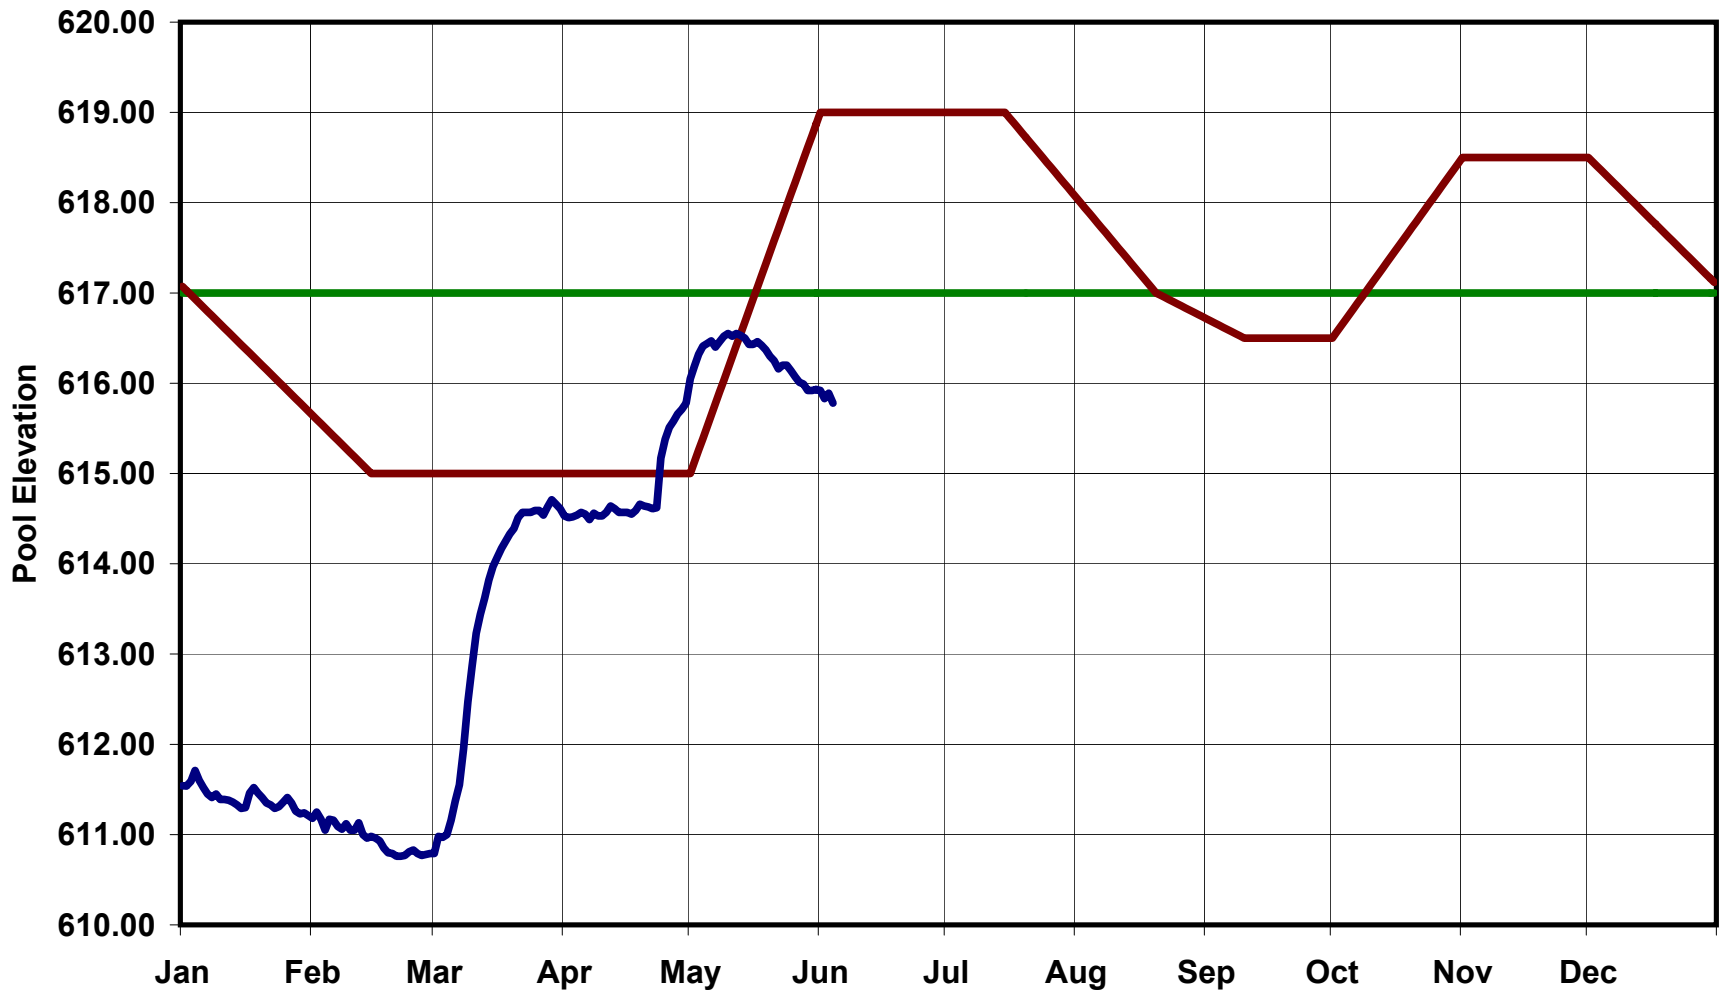

LAKE TEXOMA POOL ELEVATION - 2004

— Conservation Pool — Seasonal Pool Elevation — Actual Pool Elevation