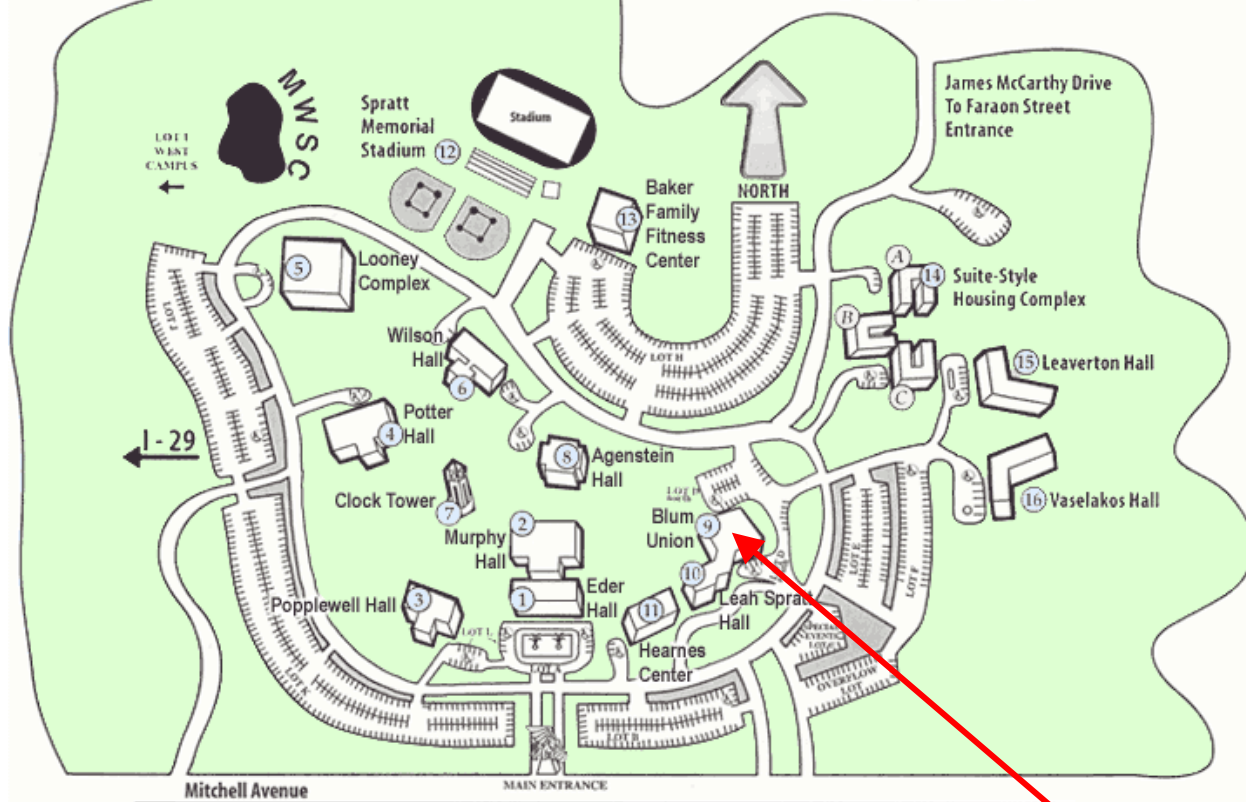

WESTERN CAMPUS

BLUM STUDENT UNION