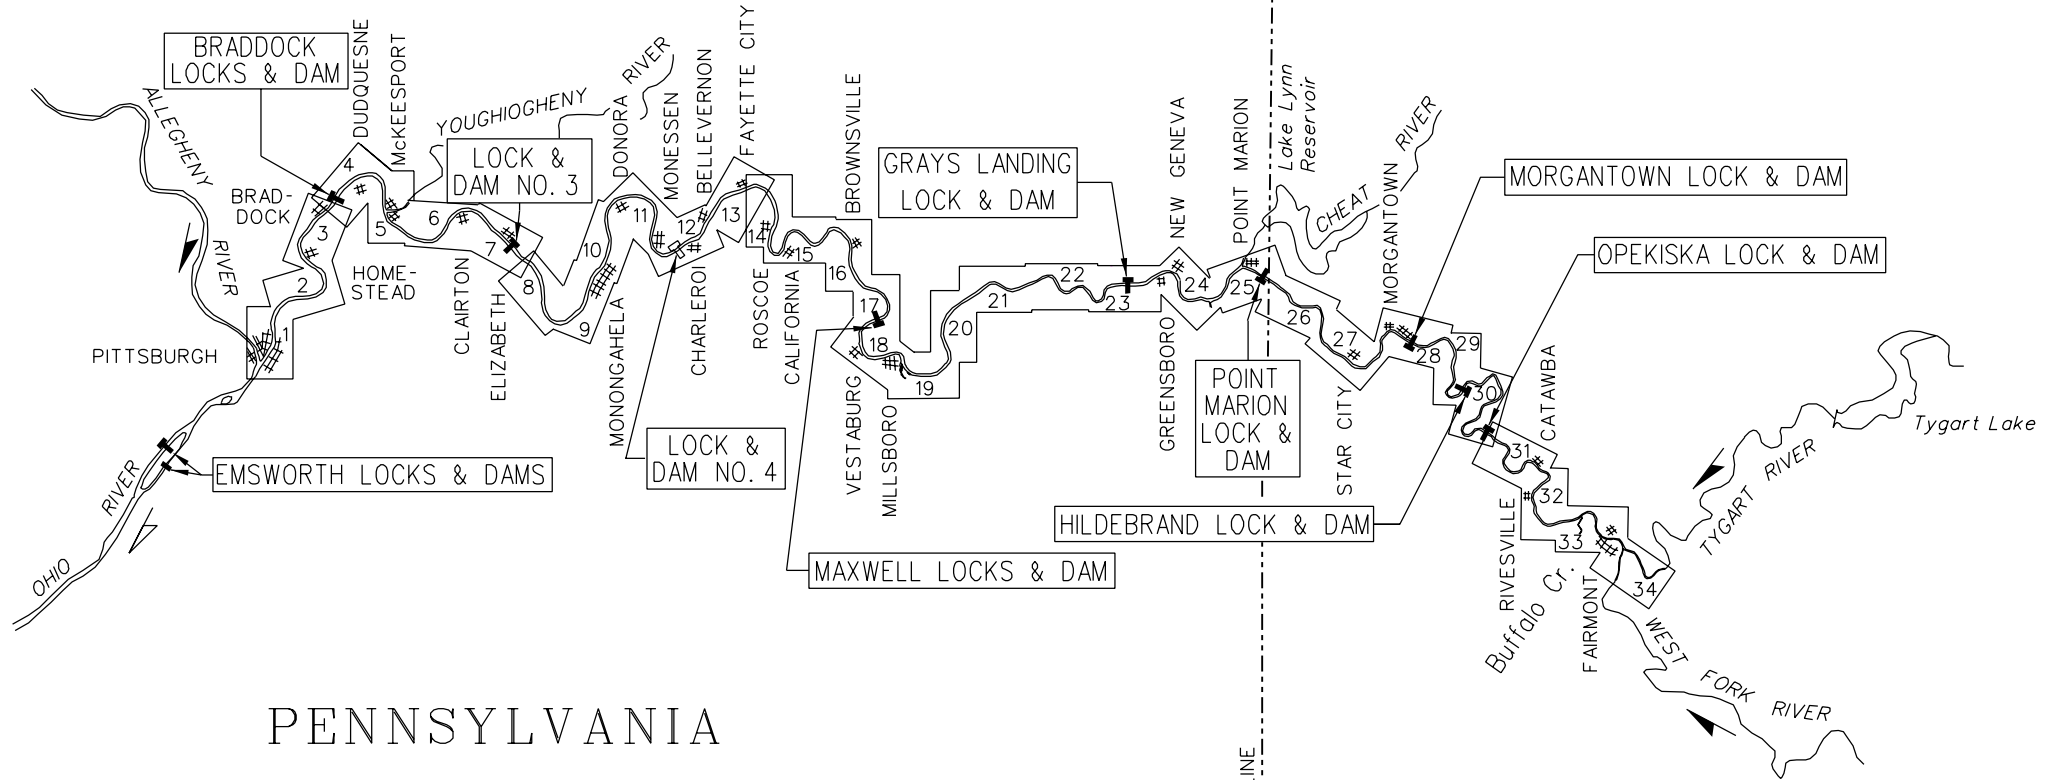

WEST VIRGINIA

PENNSYLVANIA

MAP INDEX  
 NAVIGATION CHARTS  
**MONONGAHELA RIVER**  
 PITTSBURGH DISTRICT

SHEET L