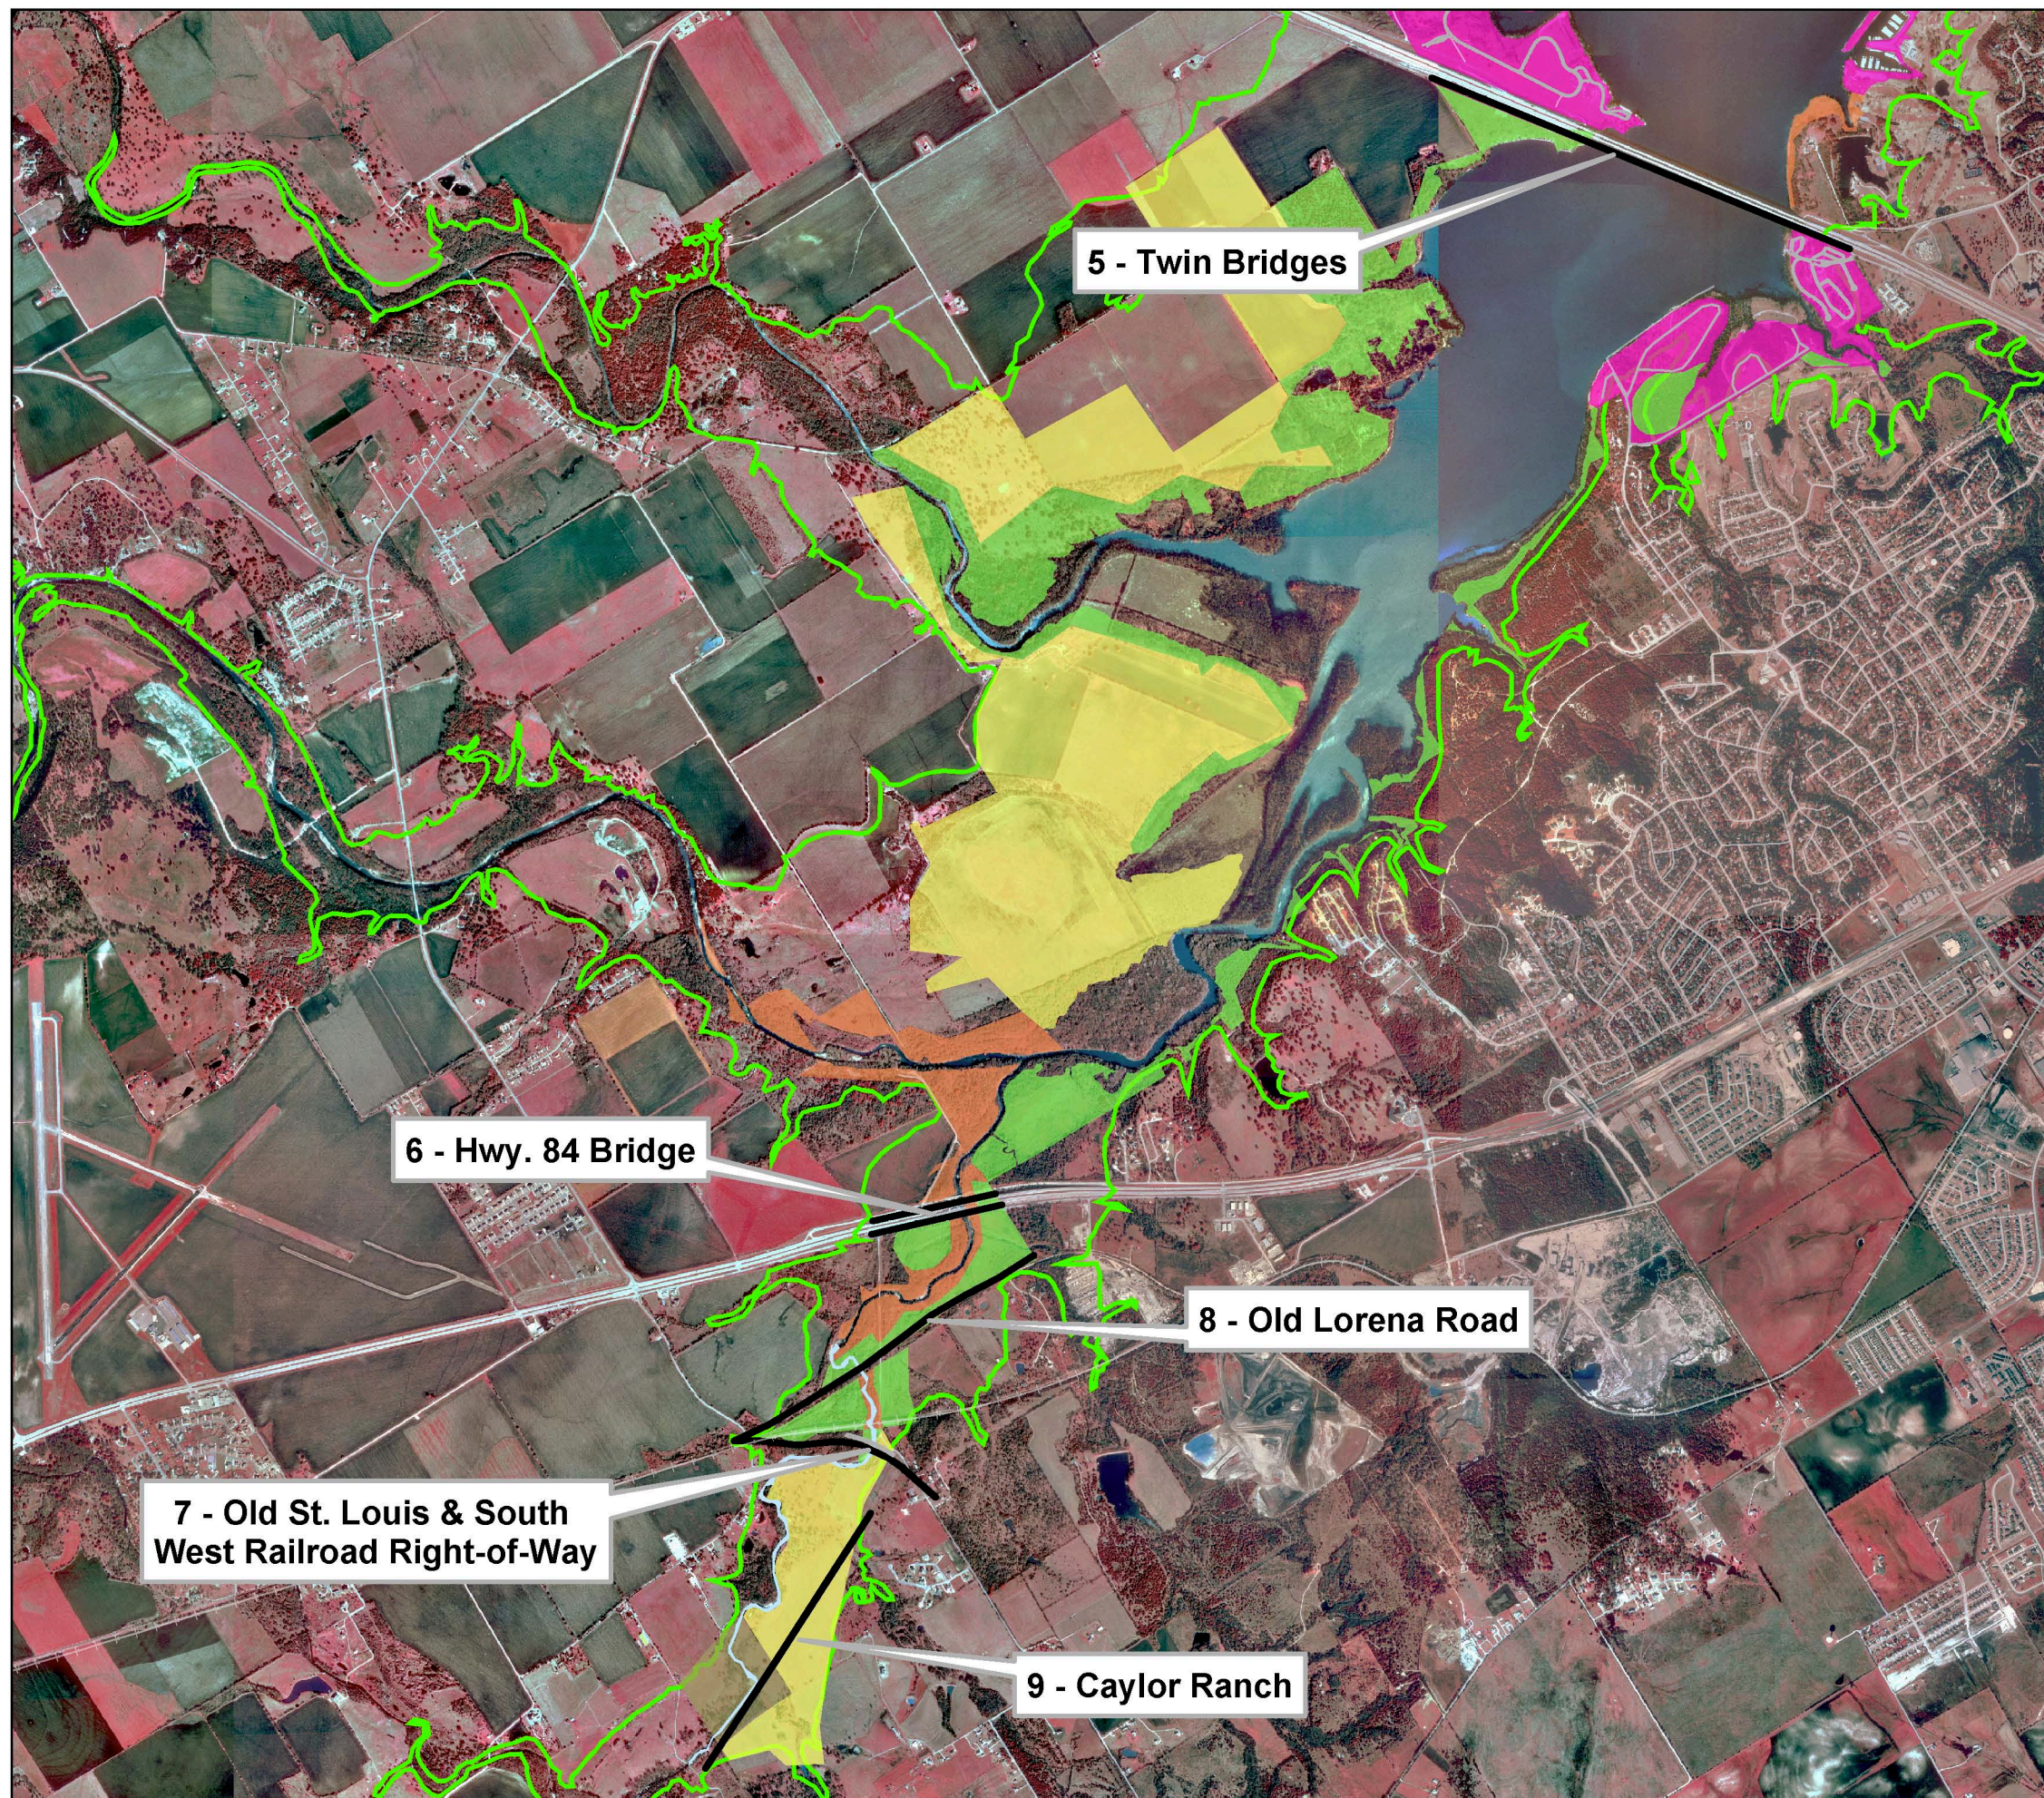

WACO LAKE Land Classification

Utility Corridor

Legend

Land Classification

- Project Operations
- Recreation
- Mitigation
- Environmental Sensitive Areas
- Multiple Resource Management
- Future Intensive Development
- Conservation Easement
- Lake
- Flowage Easement
- Utility Corridor