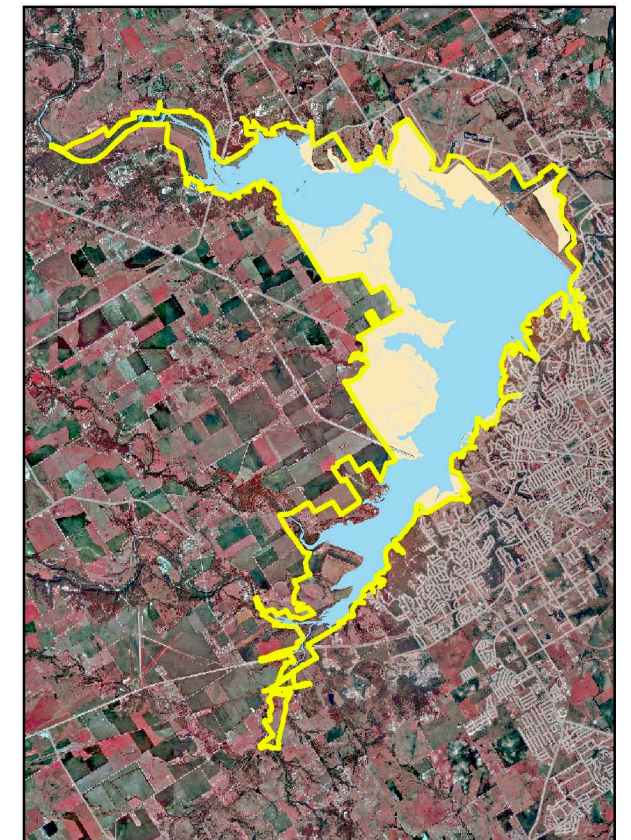

WACO LAKE Land Classification

Utility Corridor

Legend

Land Classification

- Project Operations
- Recreation
- Mitigation
- Environmental Sensitive Areas
- Multiple Resource Management
- Future Intensive Development
- Conservation Easement
- Lake
- Flowage Easement
- Utility Corridor